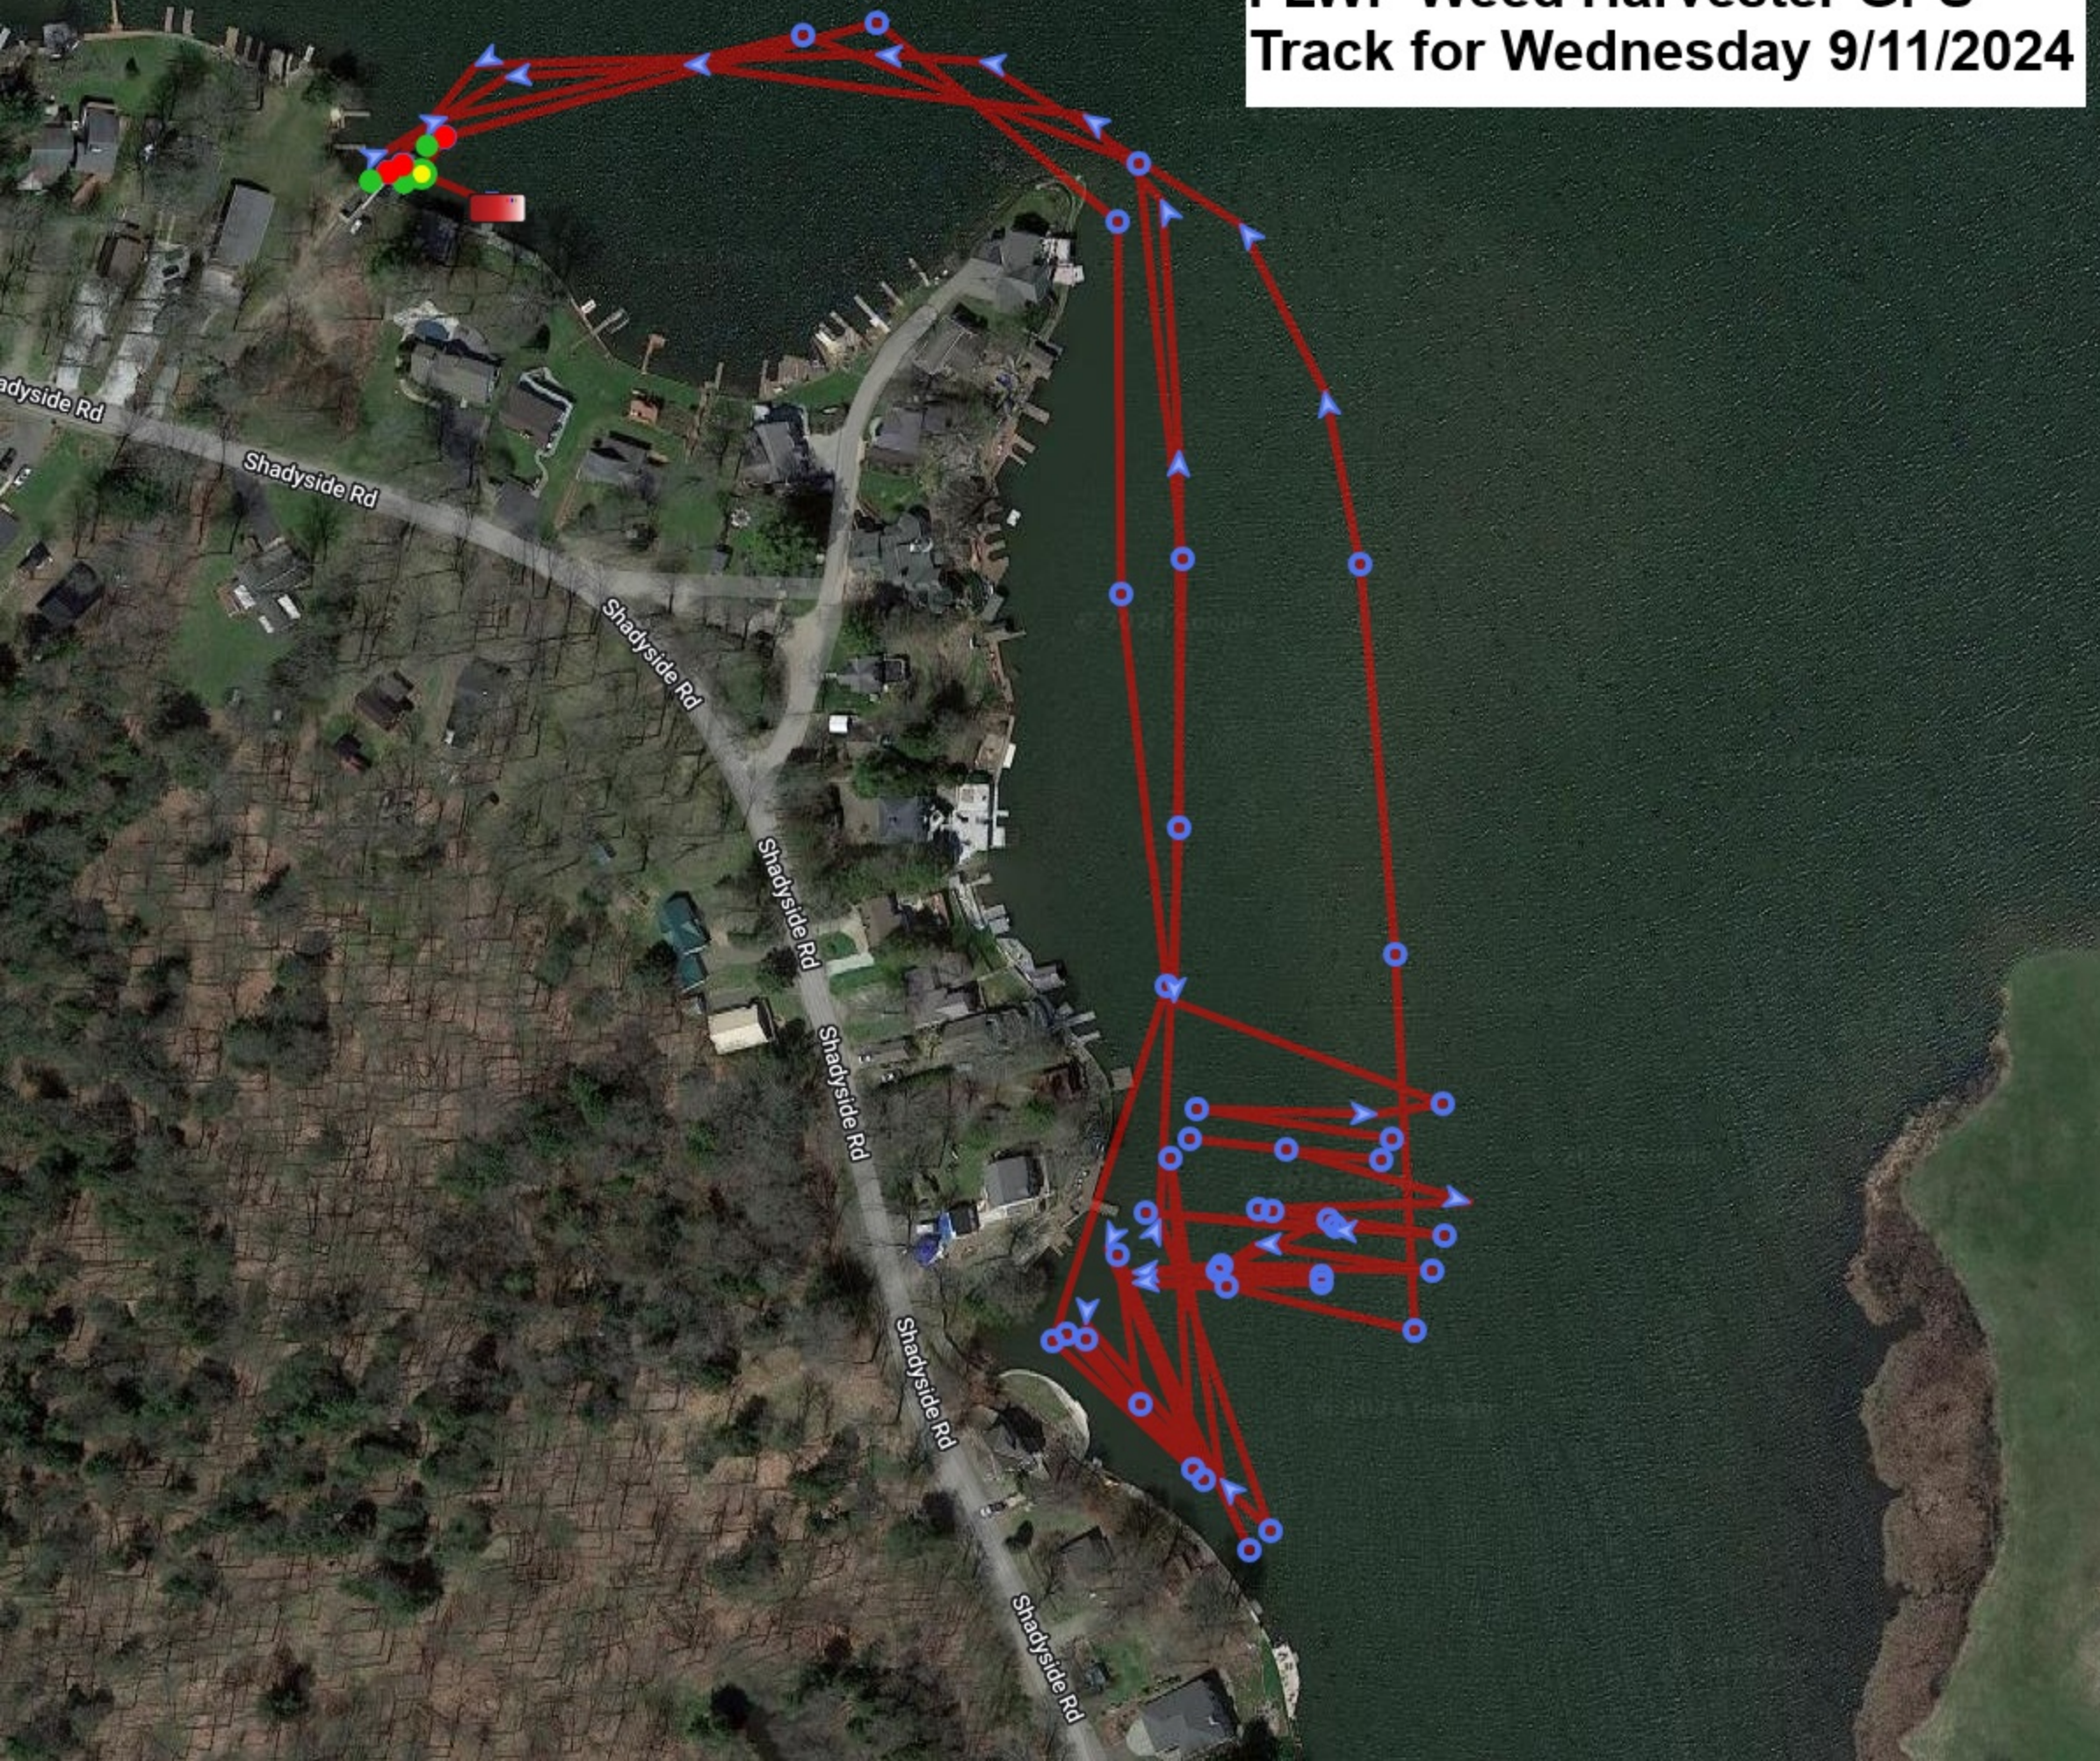

**FLWF Weed Harvester GPS  
Track for Monday 9/9/2024**

**FLWF Weed Harvester GPS Track for Tuesday 9/10/2024**

**FLWF Weed Harvester GPS  
Track for Wednesday 9/11/2024**

# FLWF Weed Harvester GPS Track for Thursday 9/12/2024

**FLWF Weed Harvester GPS  
Track for Friday 9/13/2024  
Last of the 2024 Season**

**Bins of Harvested Weeds Hauled  
out of Watershed**

***FINAL REPORT for 2024***

Year-to-date thru **September 14, 2024**

Bins This Week: 3

YTD Total Bins: 51

Approx. Tons\*  $\approx$  255

\*Each Bin is estimated to contain 4 – 6 tons of  
drained biomass

**Recent Annual Total Bins**

**Total Bins in 2022 = 115**

**Total Bins in 2023 = 117**

**Total Bins in 2024 = 51**