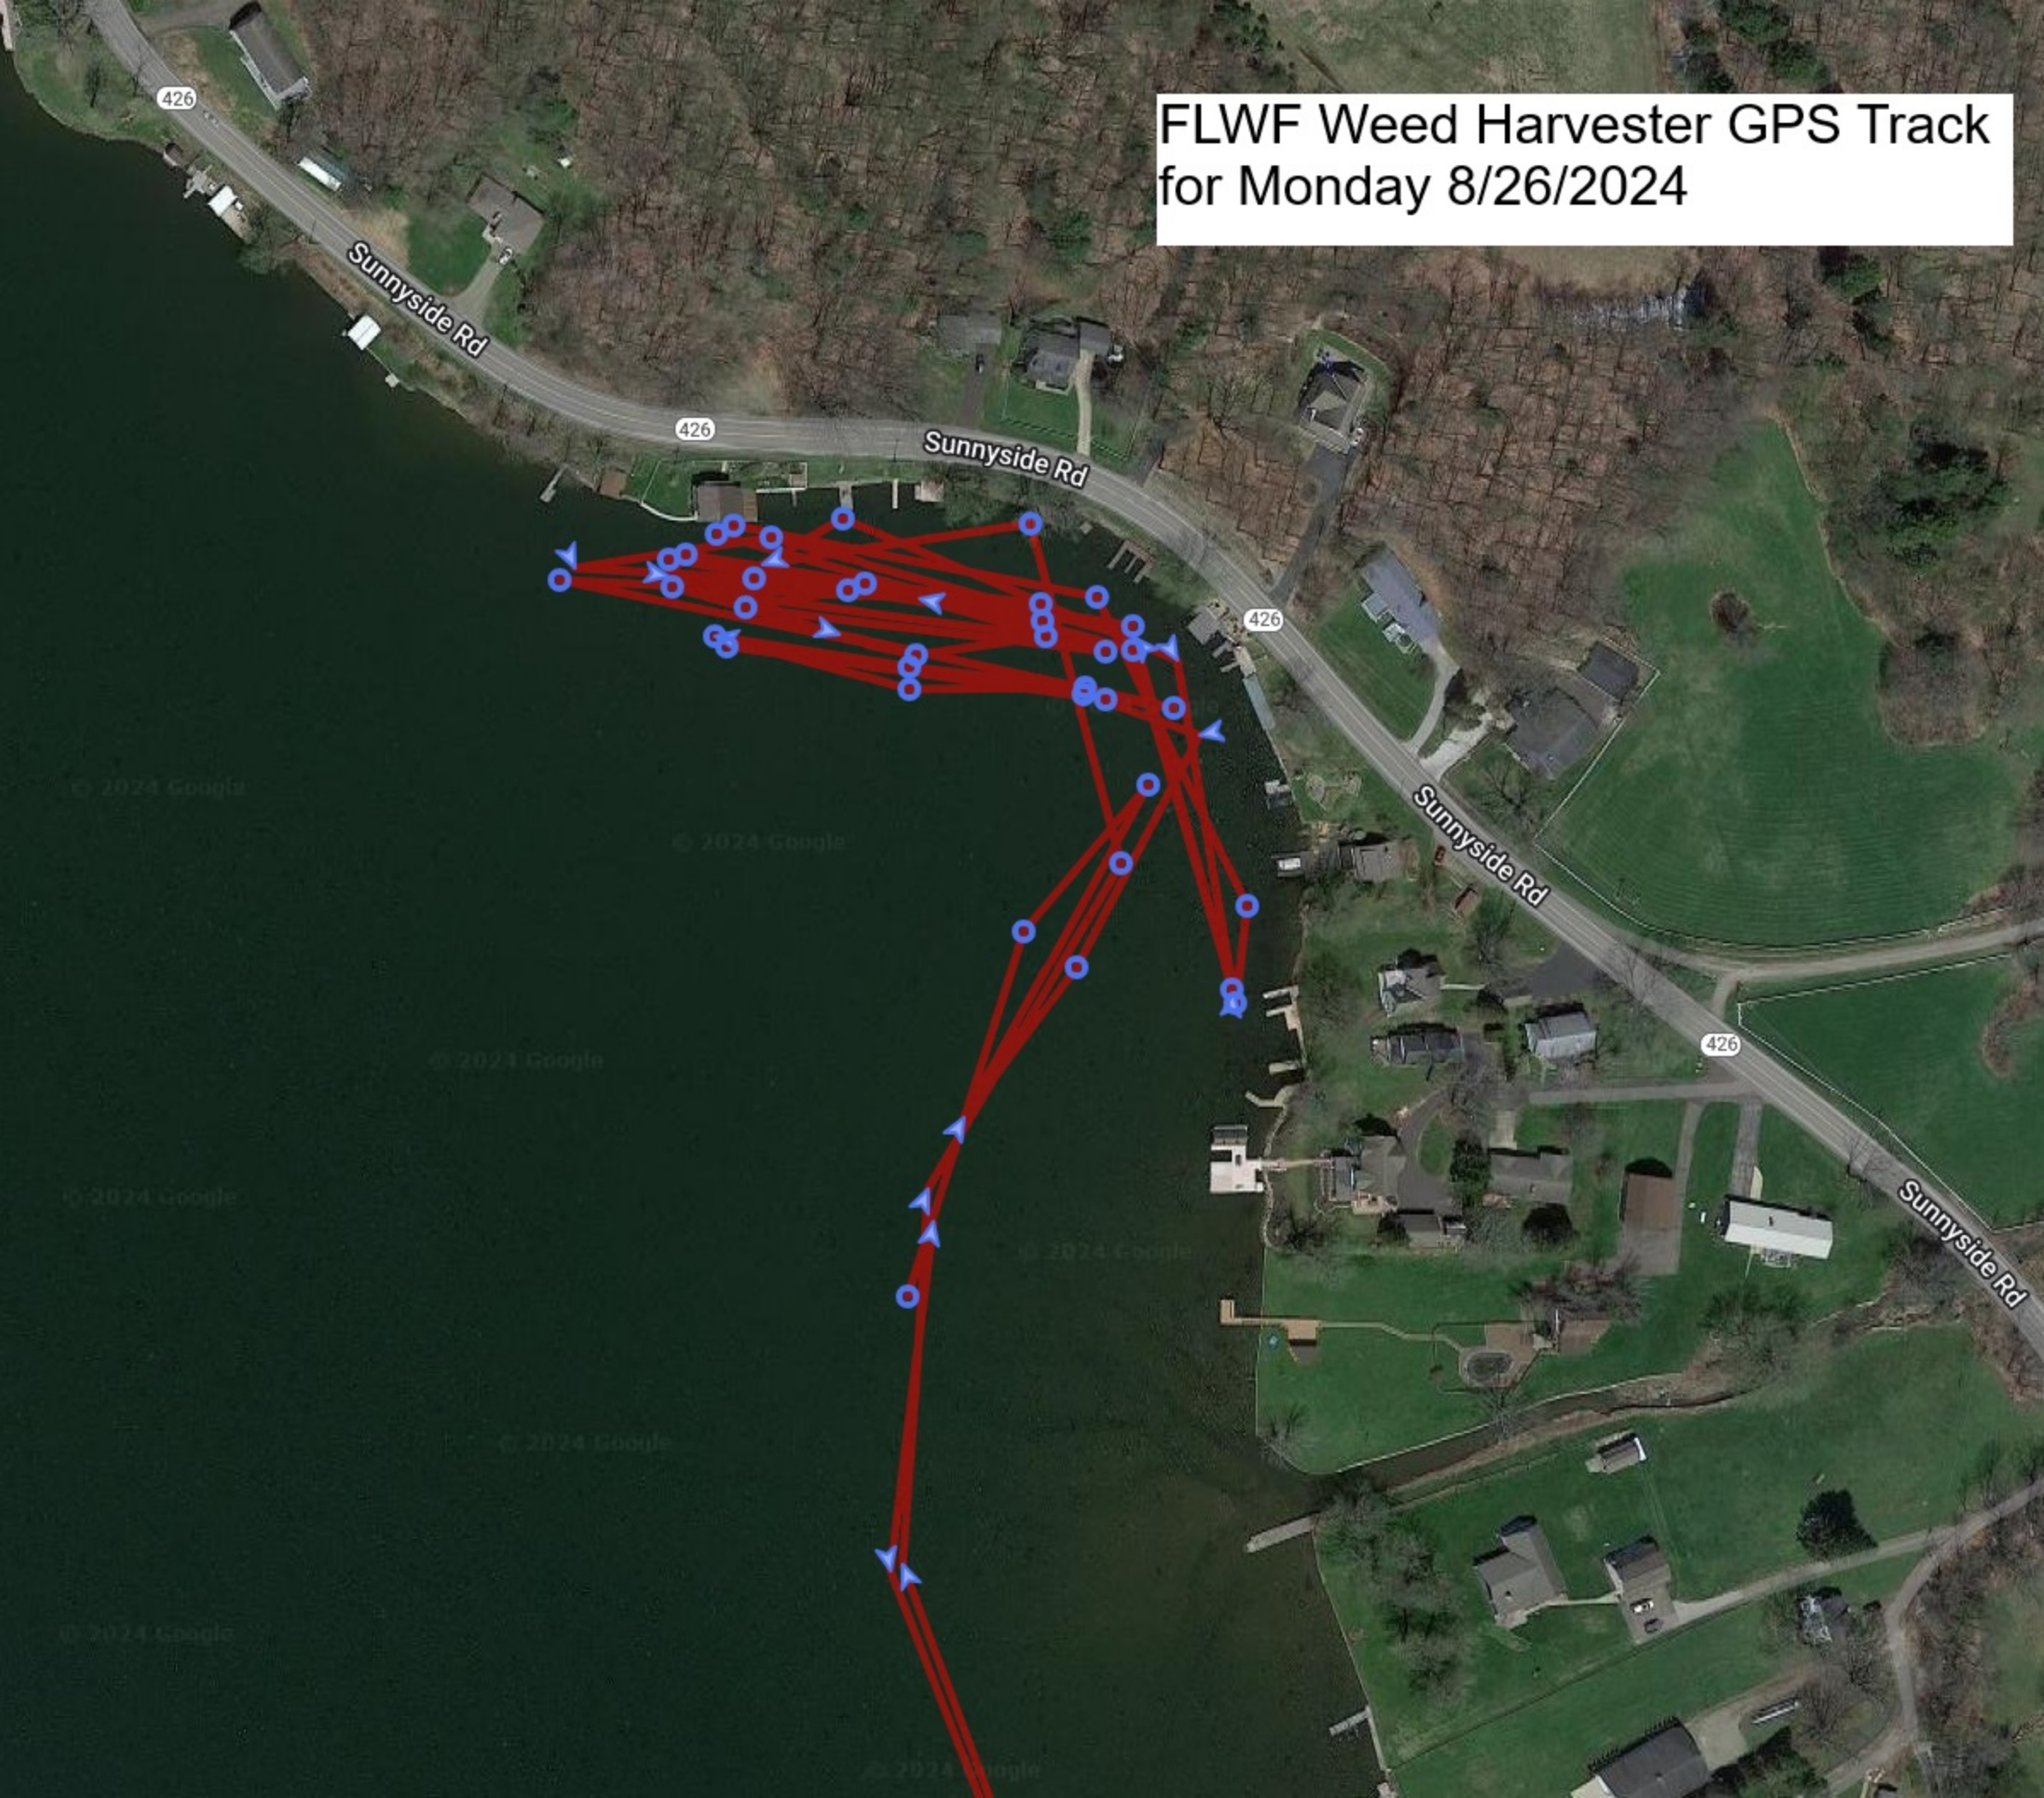

FLWF Weed Harvester GPS Track for Monday 8/26/2024

FLWF Weed Harvester GPS Track for Tuesday 8/27/2024

FLWF Weed Harvester GPS Track for Wednesday 8/28/2024

FLWF Weed Harvester GPS Track for Thursday 8/29/2024

FLWF Weed Harvester GPS Track for Friday 8/30/2024

Bins of Harvested Weeds Hauled out of Watershed
Year-to-date thru August 31, 2024
Bins This Week: 3
YTD Total Bins: 46
Approx. Tons* \approx 230
*Each Bin is estimated to contain
4 – 6 tons of drained biomass