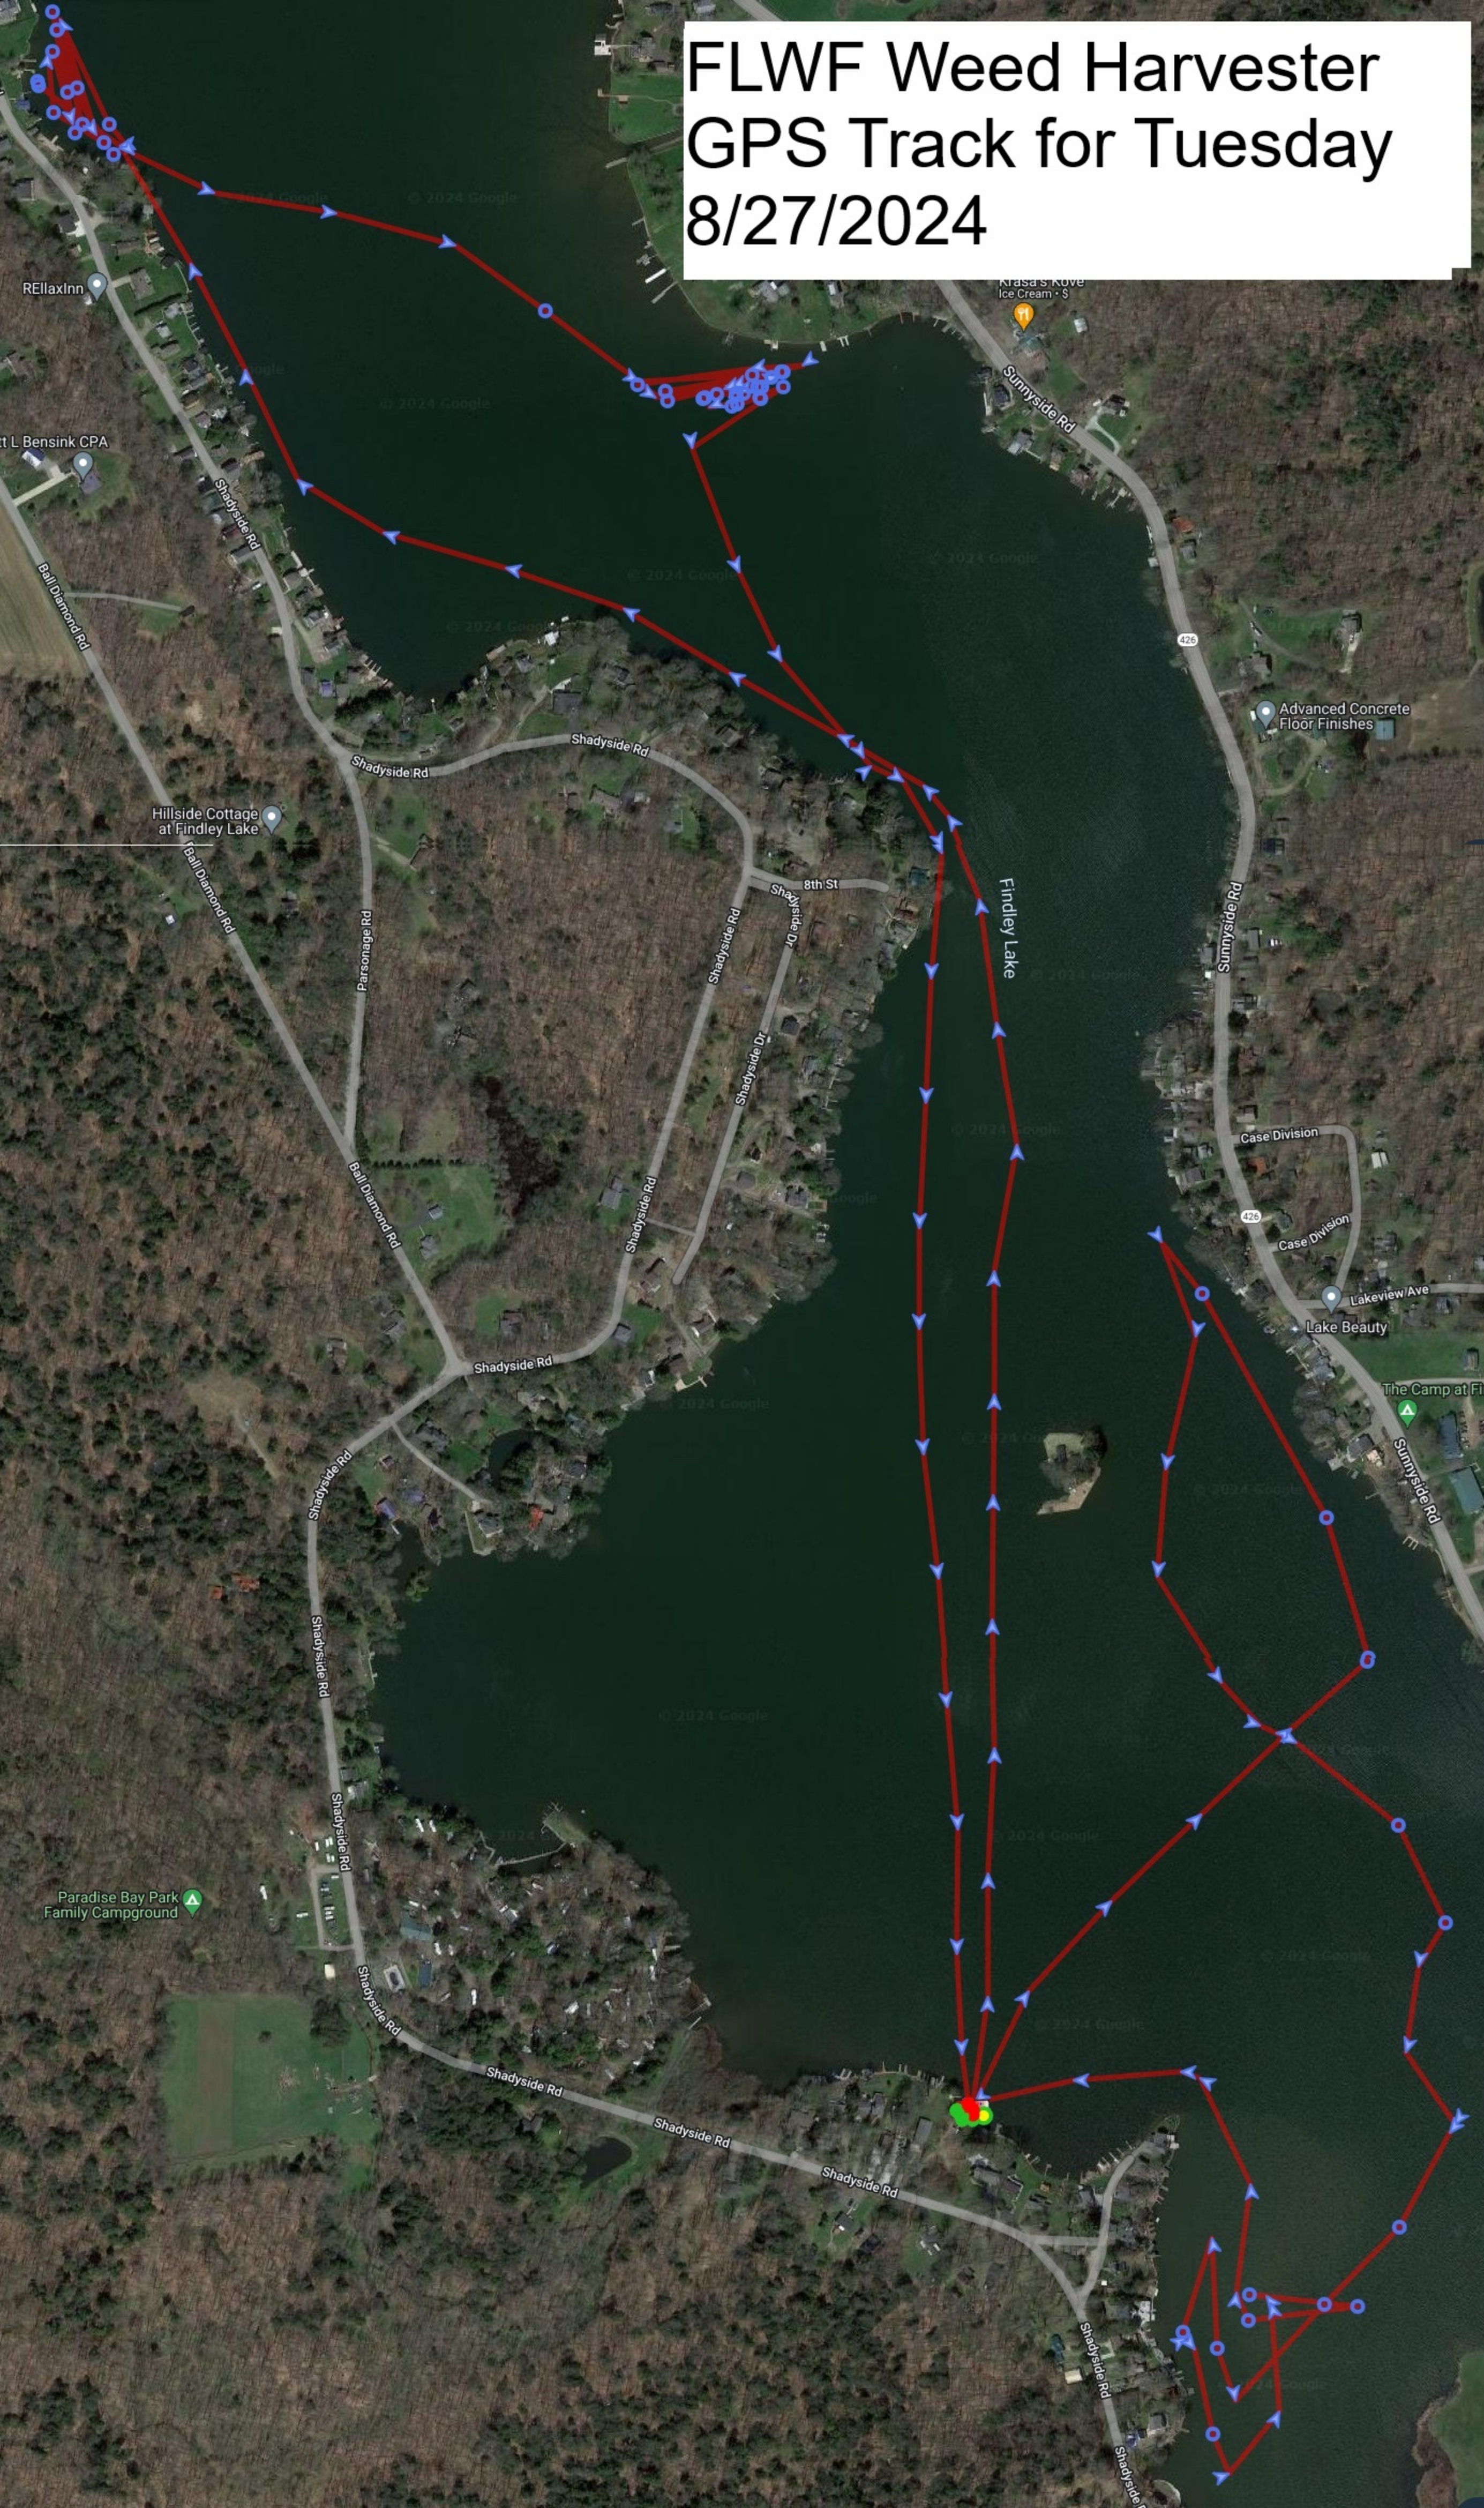

FLWF Weed Harvester GPS Track for Monday 8/26/2024

FLWF Weed Harvester GPS Track for Tuesday 8/27/2024

FLWF Weed Harvester GPS Track for Wednesday 8/28/2024

FLWF Weed Harvester GPS Track for Thursday 8/29/2024

FLWF Weed Harvester GPS Track for Friday 8/30/2024

Bins of Harvested Weeds Hauled out of Watershed
Year-to-date thru August 31, 2024
Bins This Week: 3
YTD Total Bins: 46
Approx. Tons* \approx 230
*Each Bin is estimated to contain
4 – 6 tons of drained biomass