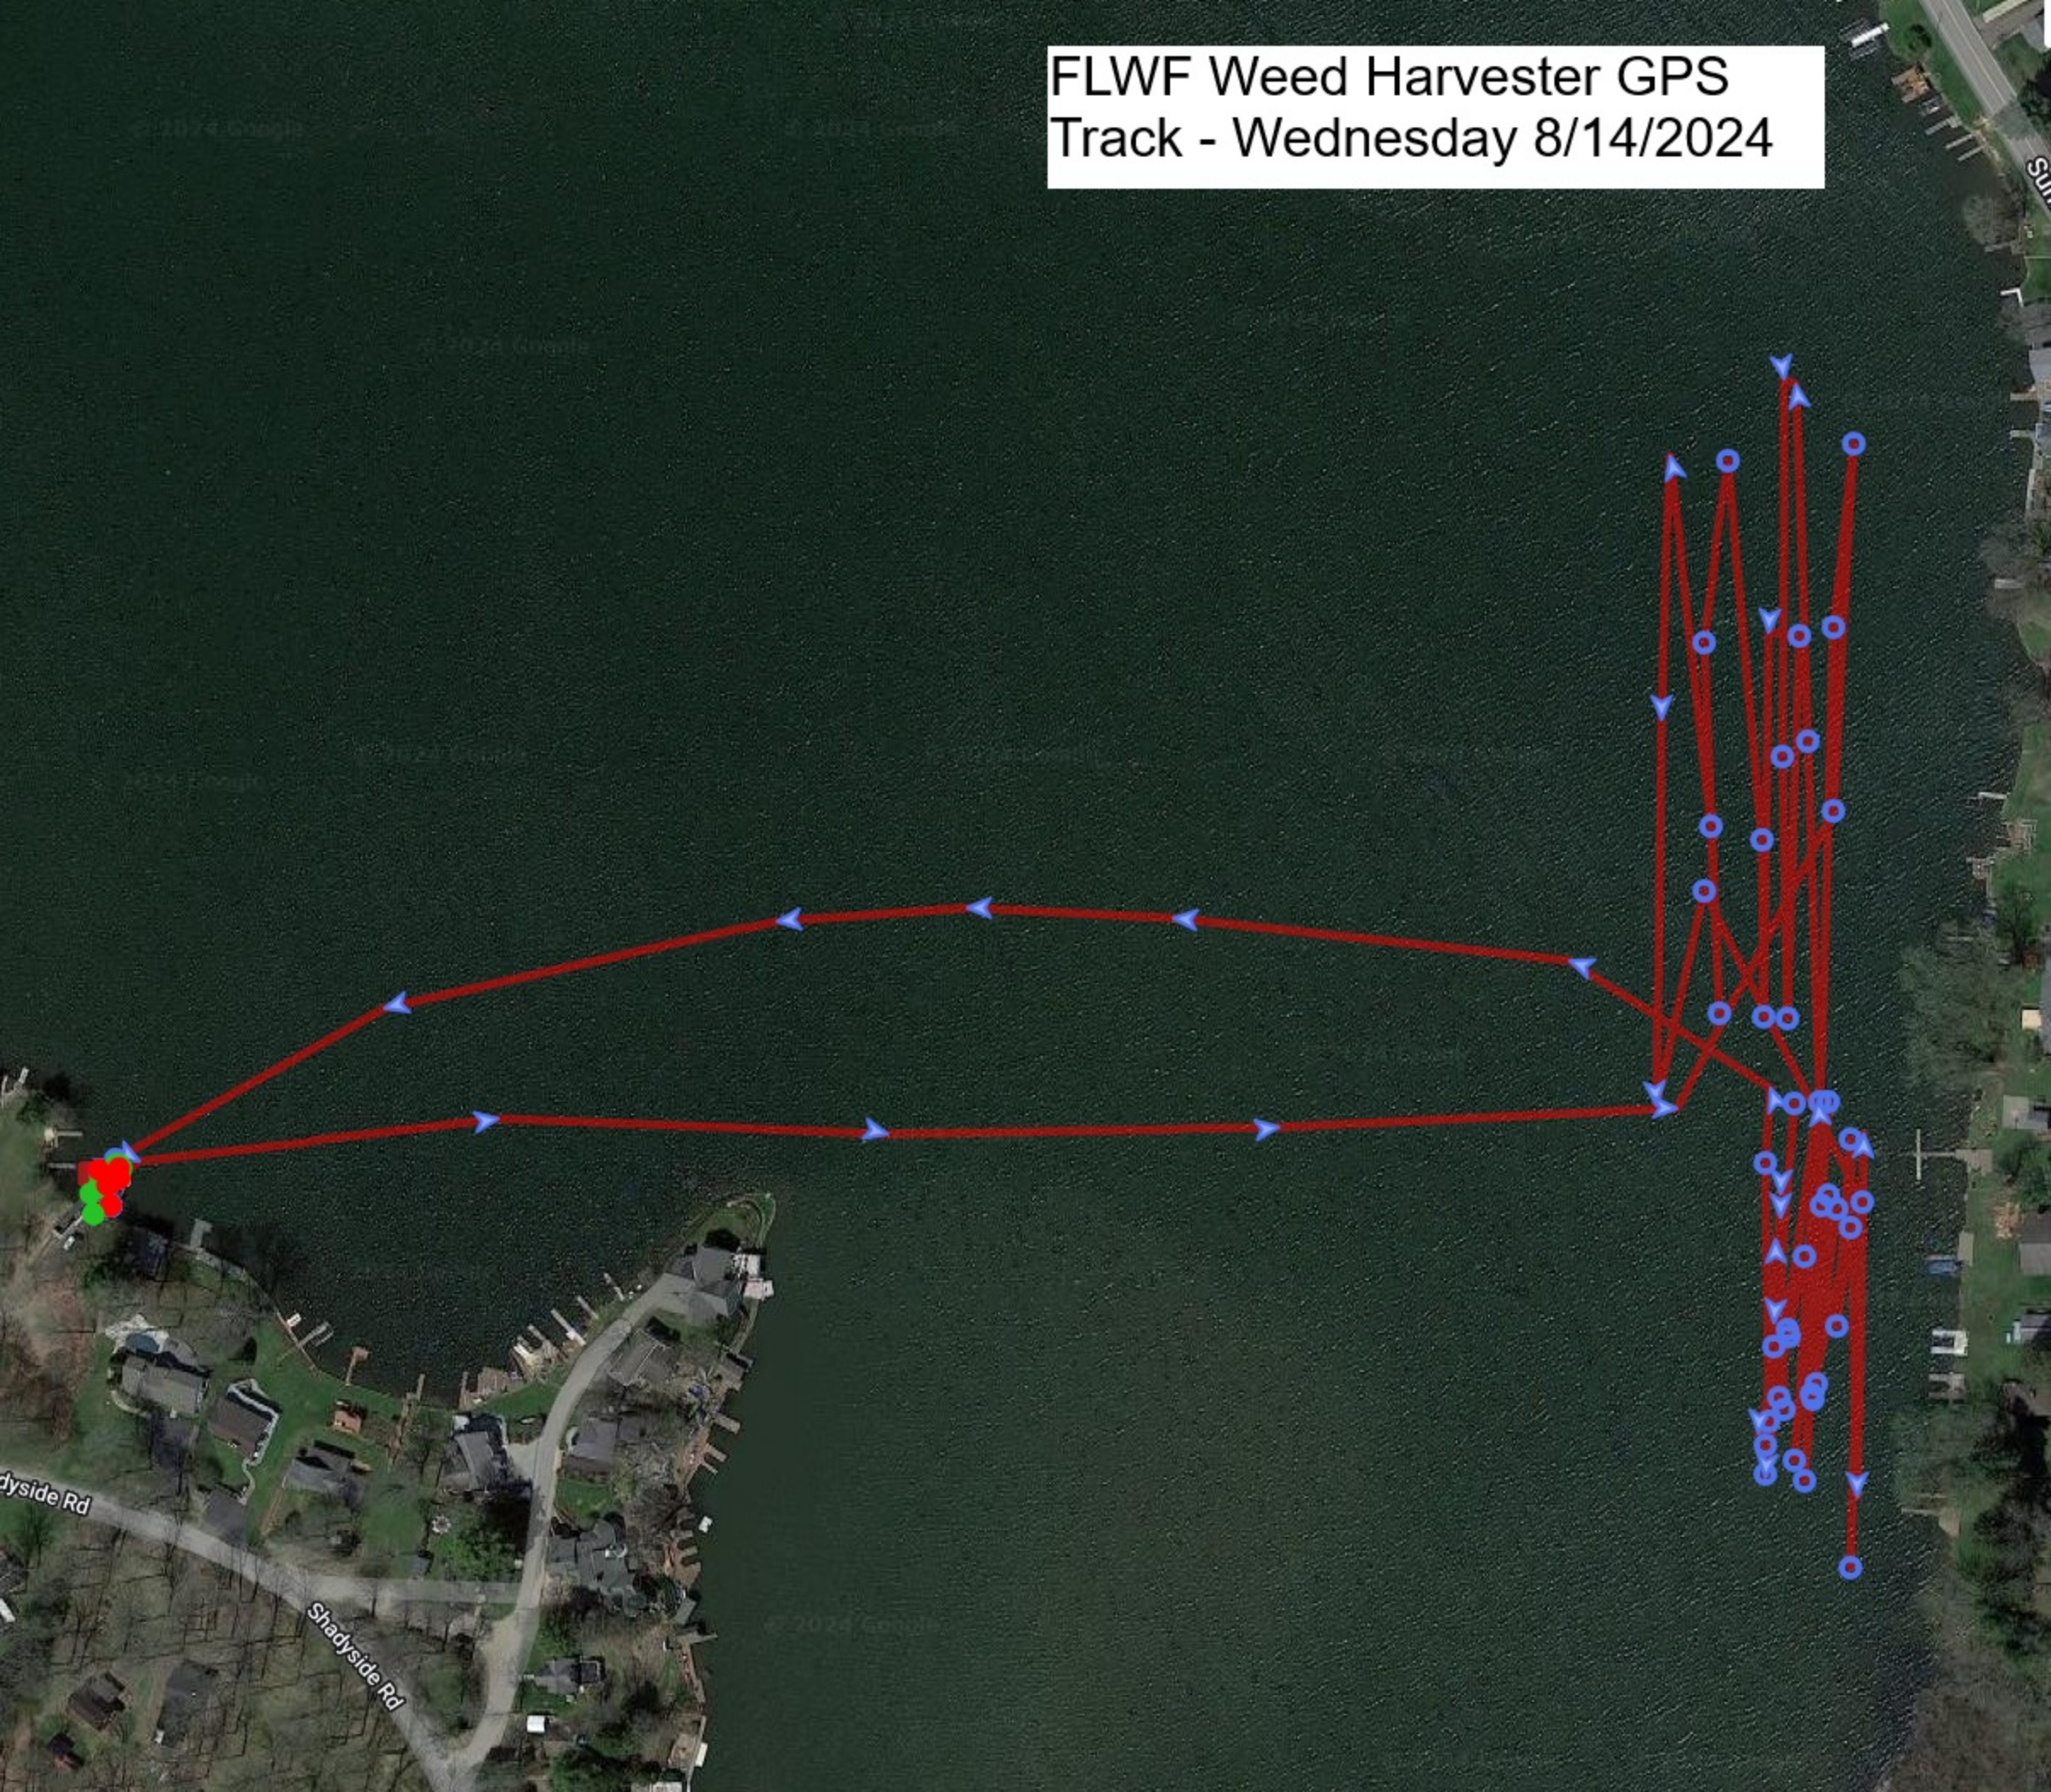

FLWF Weed Harvester GPS Track - Monday 8/12/2024

FLWF Weed Harvester GPS
Track - Tuesday 8/13/2024

426

Shady Side Rd

Shady Side

FLWF Weed Harvester GPS
Track - Wednesday 8/14/2024

FLWF Weed Harvester GPS Track - Thursday 8/15/2024

FLWF Weed Harvester GPS Track - Friday 8/16/2024

Bins of Harvested Weeds Hauled out of Watershed

Year-to-date thru **August 17, 2024**

Bins This Week: 4

YTD Total Bins: 41

Approx. Tons* \approx 205

*Each Bin is estimated to contain 4 – 6 tons of drained biomass