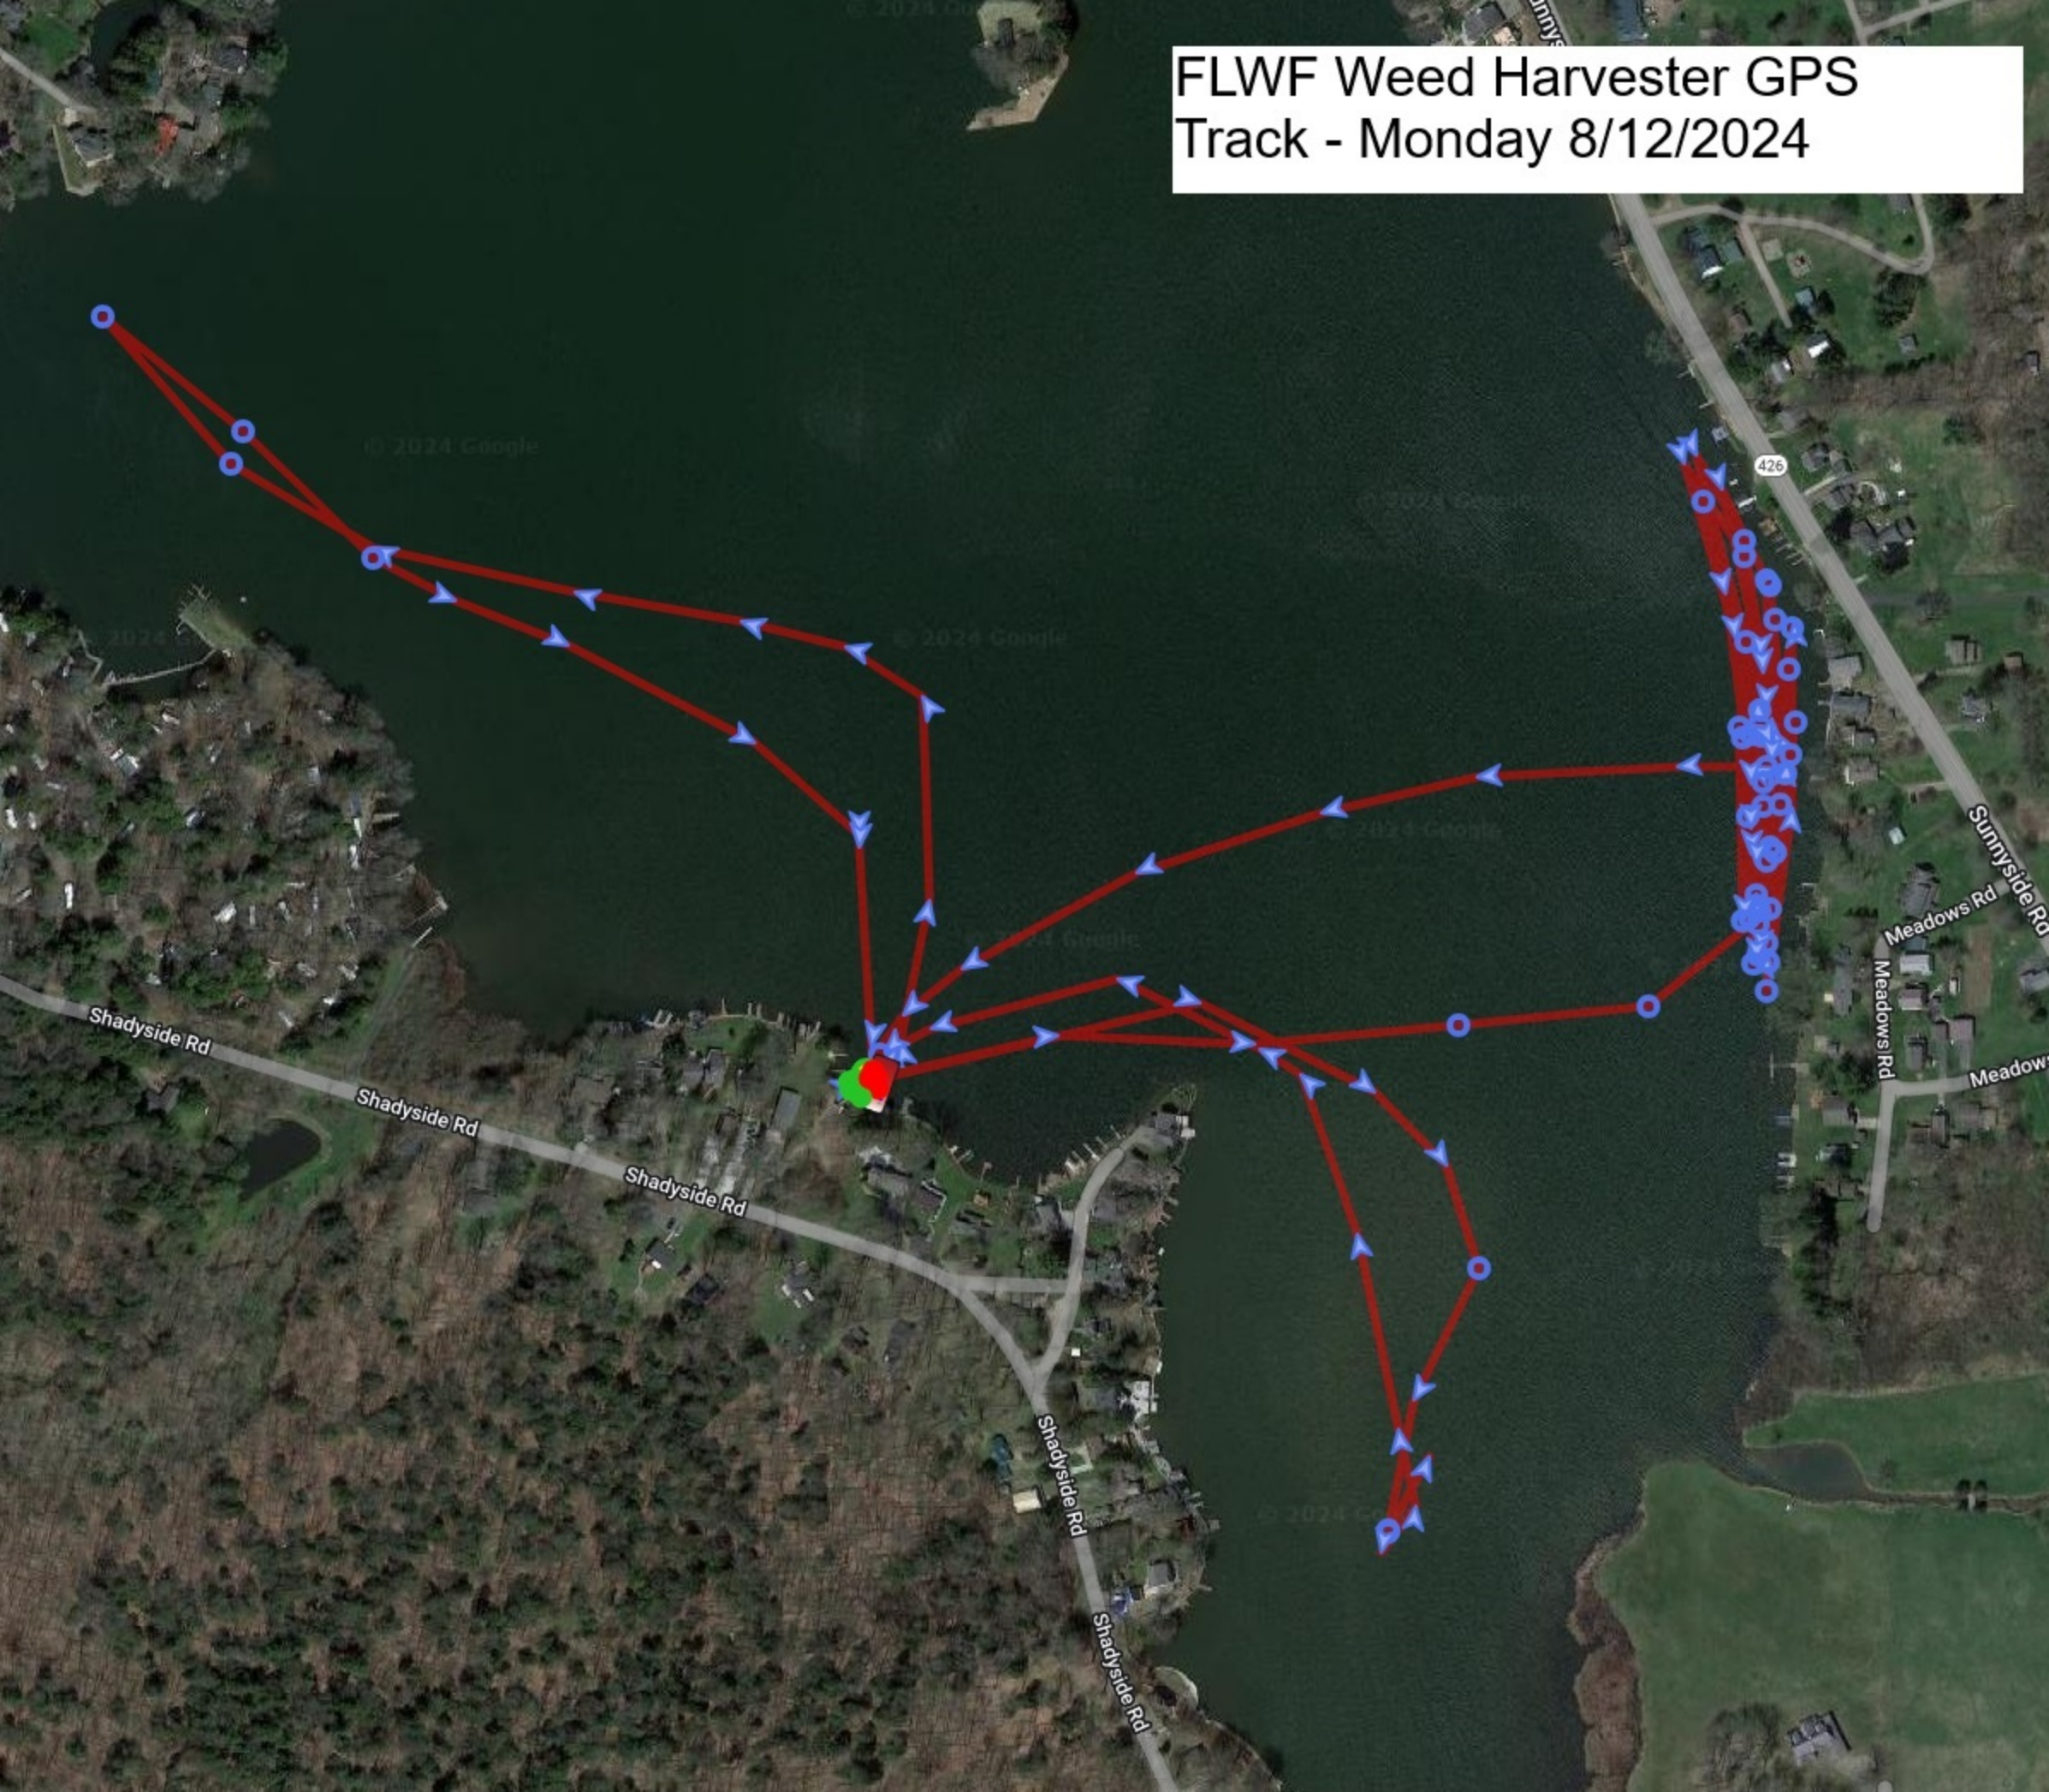

FLWF Weed Harvester GPS Track - Monday 8/12/2024

FLWF Weed Harvester GPS
Track - Tuesday 8/13/2024

426

Shady Side Rd

Shady Side

FLWF Weed Harvester GPS
Track - Wednesday 8/14/2024

FLWF Weed Harvester GPS Track - Thursday 8/15/2024

FLWF Weed Harvester GPS Track - Friday 8/16/2024

Bins of Harvested Weeds Hauled out of Watershed

Year-to-date thru **August 17, 2024**

Bins This Week: 4

YTD Total Bins: 41

Approx. Tons* \approx 205

*Each Bin is estimated to contain 4 – 6 tons of drained biomass