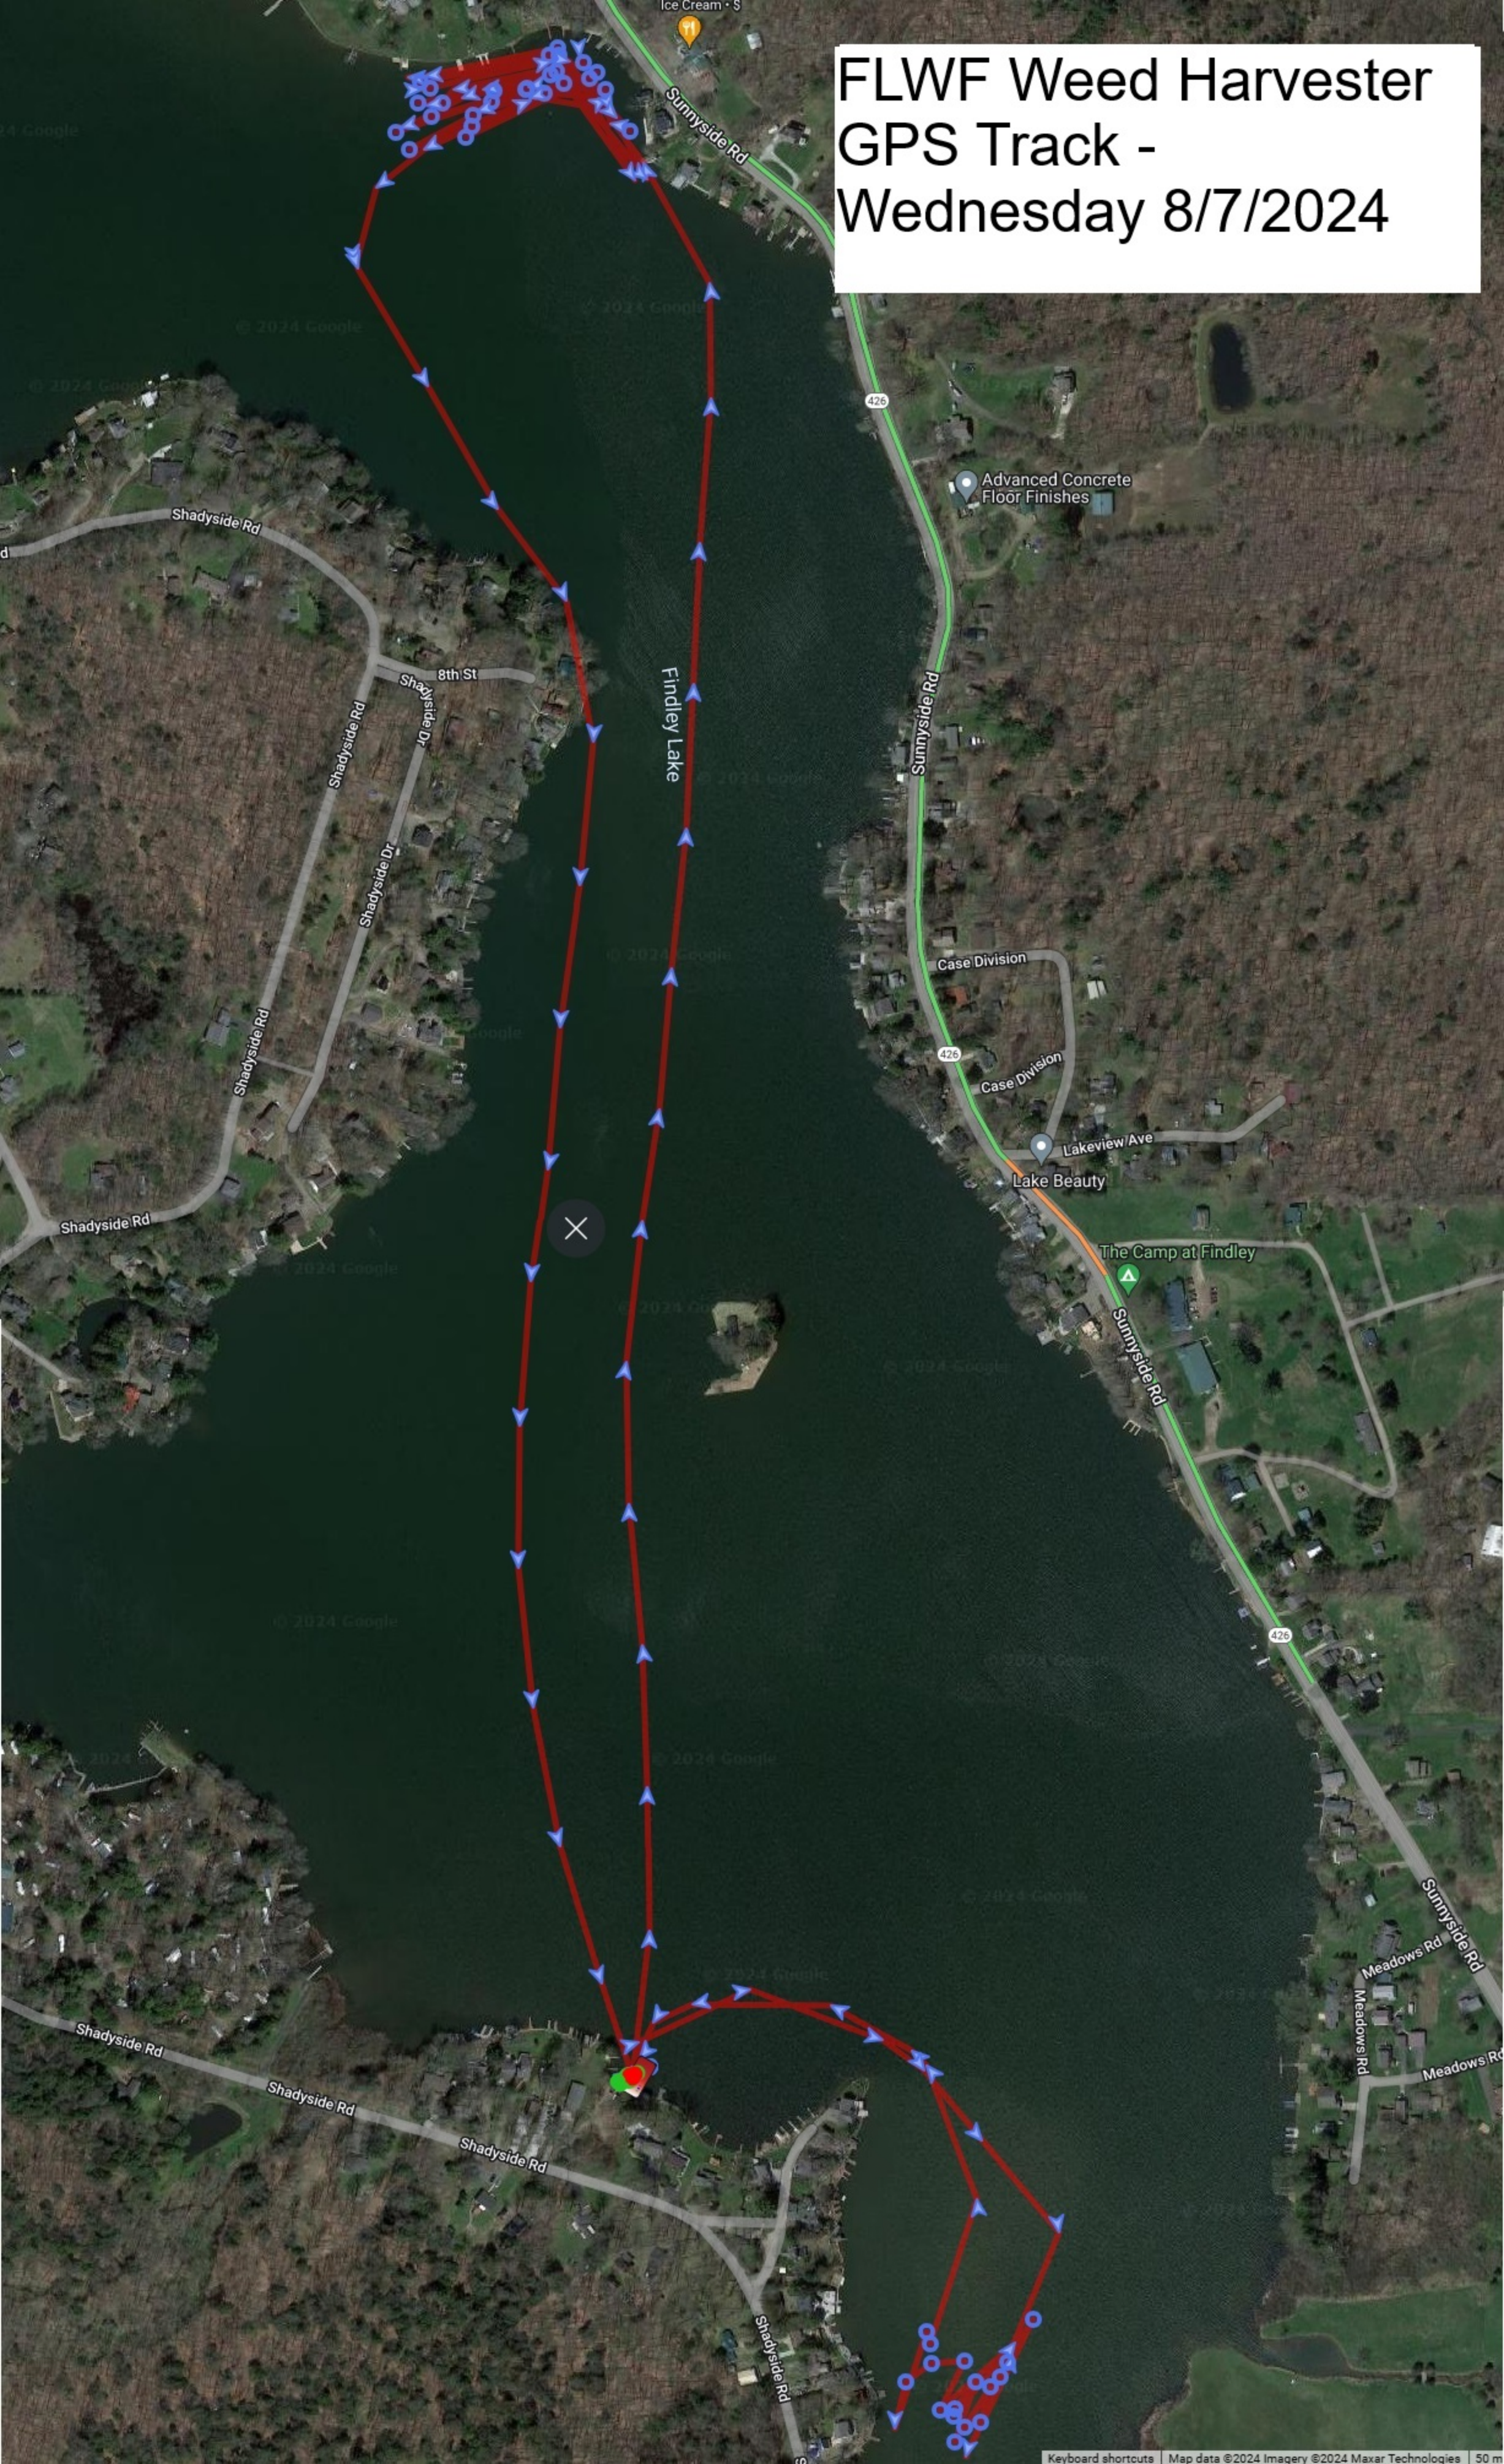

FLWF Weed Harvester GPS Track - Monday 8/5/2024

FLWF Weed Harvester GPS Track - Wednesday 8/7/2024

FLWF Weed Harvester GPS Track - Thursday 8/8/2024

Bins of Harvested Weeds Hauled out of Watershed

Year-to-date thru **August 10, 2024**

Bins This Week: 3

YTD Total Bins: 37

Approx. Tons* \approx 185

*Each Bin is estimated to contain 4 – 6 tons of drained biomass