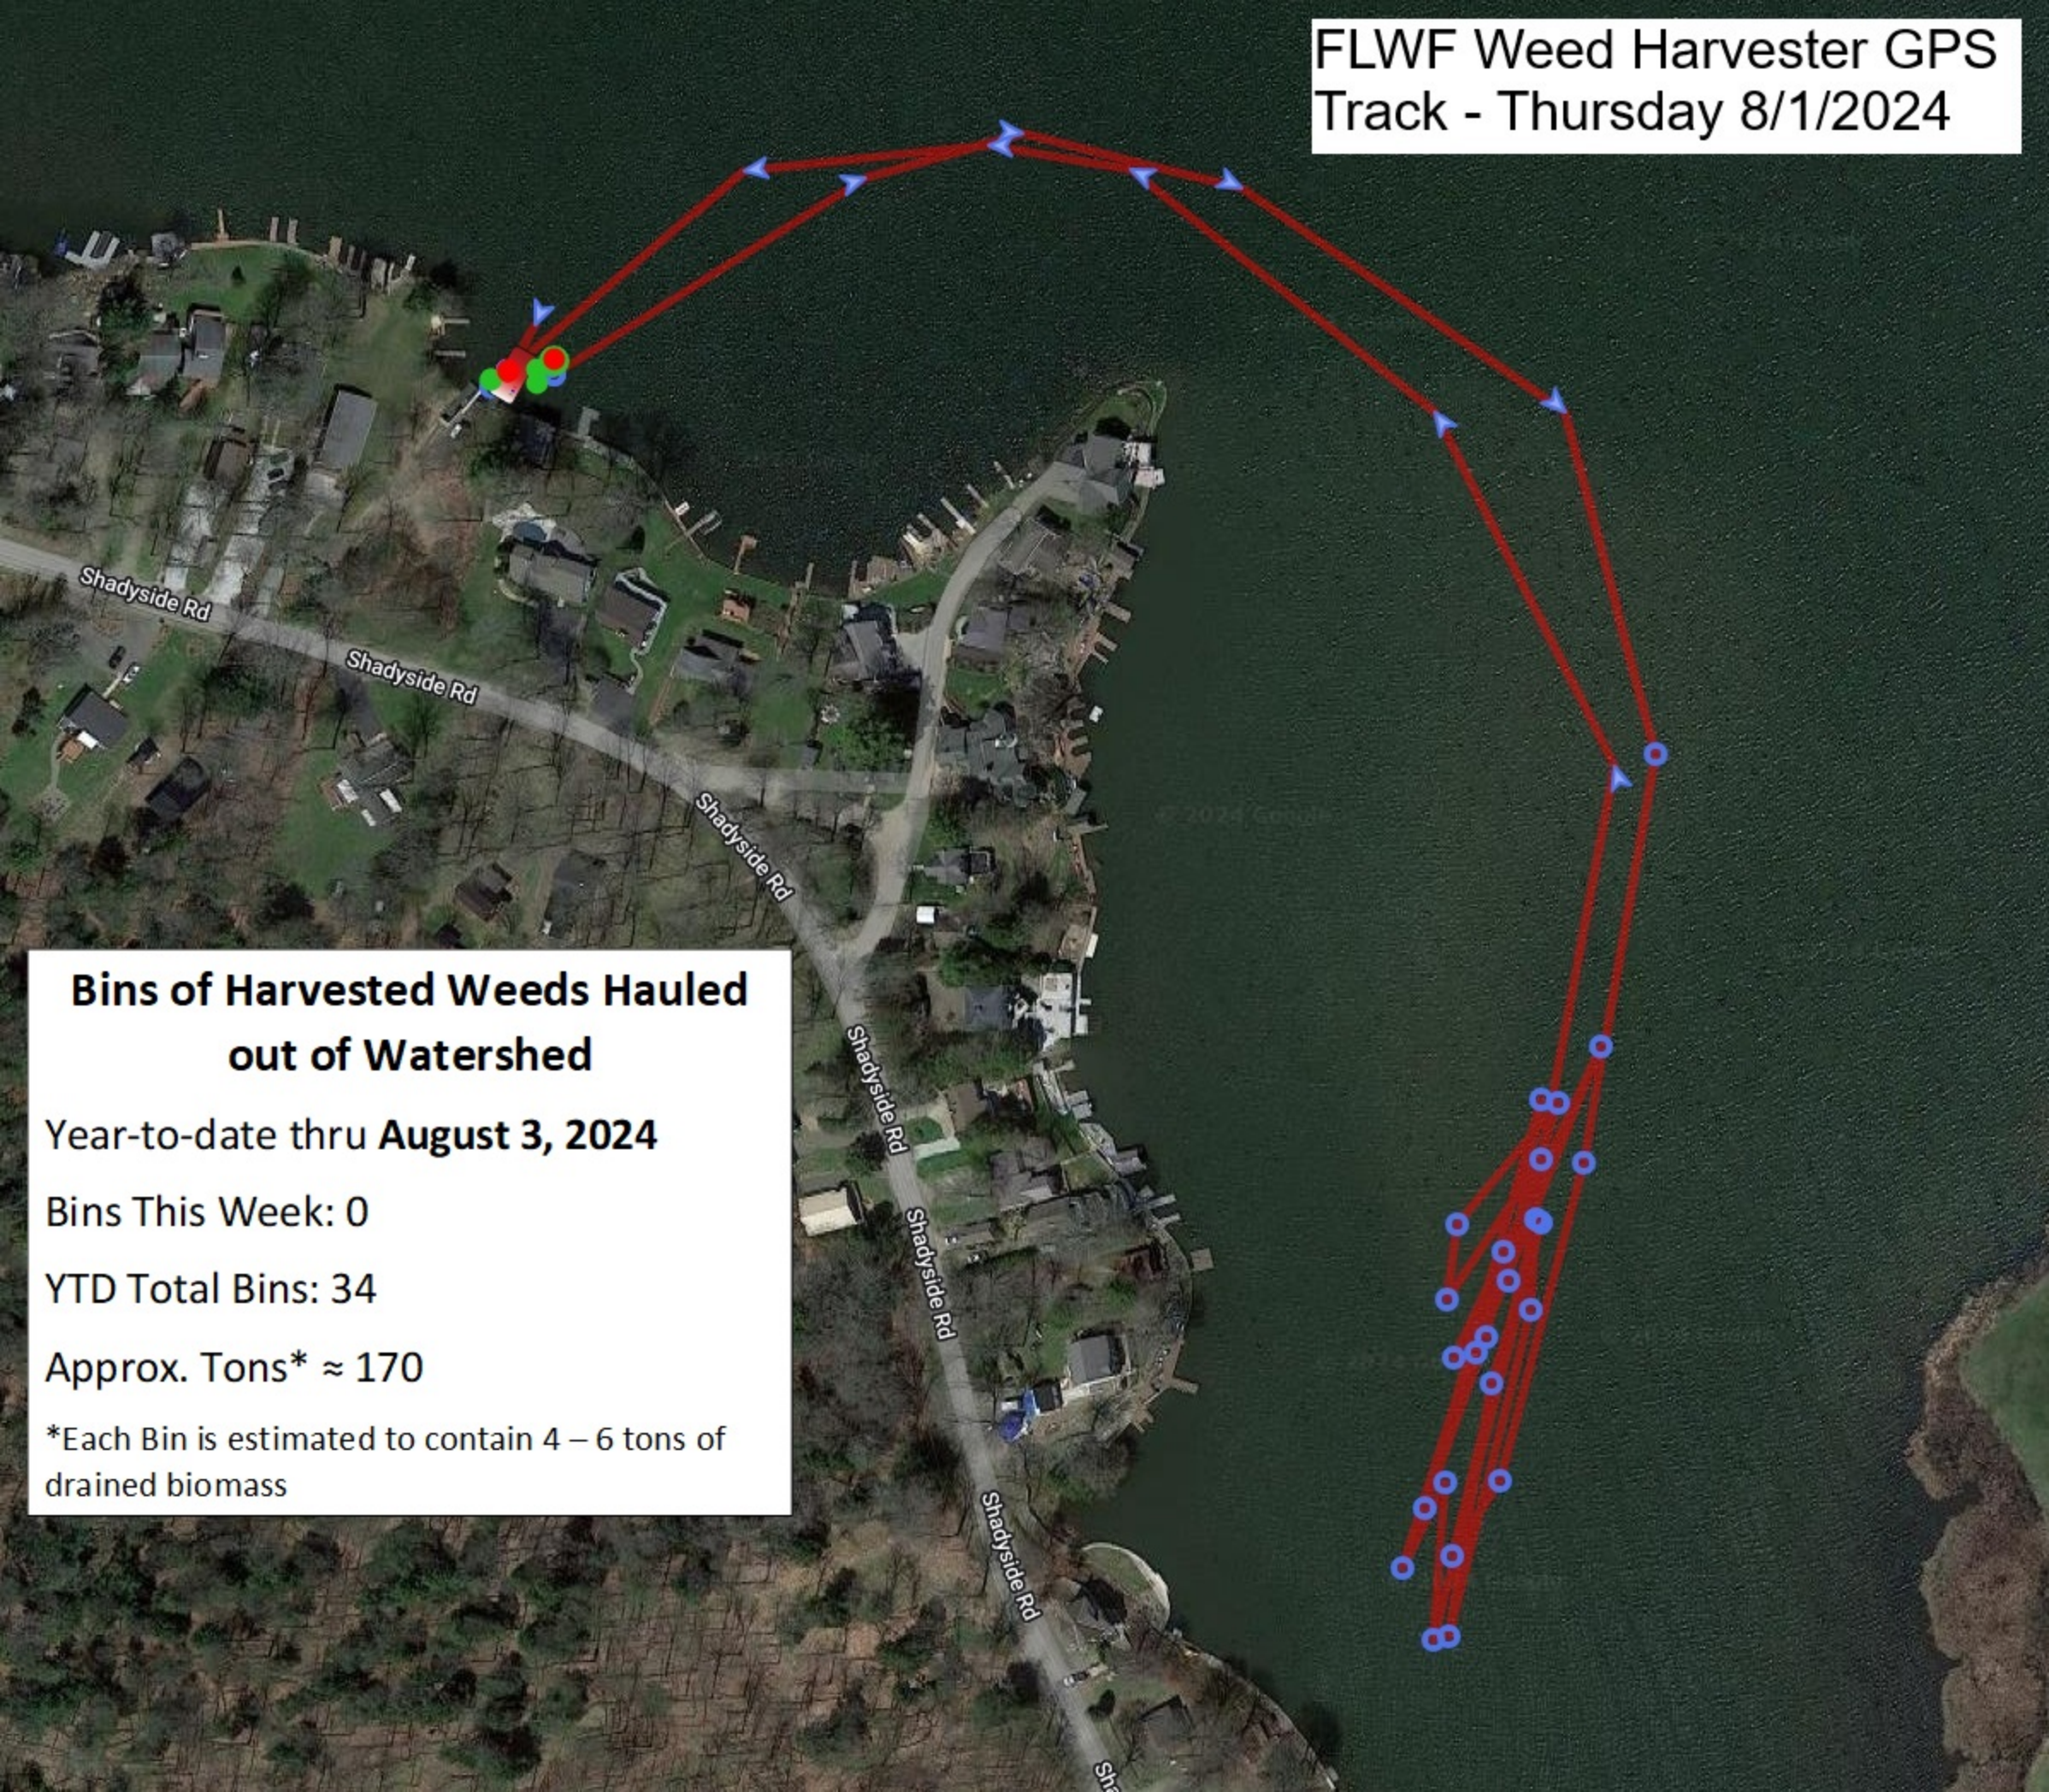

FLWF Weed Harvester GPS
Track - Monday 7/29/2024

FLWF Weed Harvester GPS
Track - Thursday 8/1/2024

**Bins of Harvested Weeds Hauled
out of Watershed**

Year-to-date thru **August 3, 2024**

Bins This Week: 0

YTD Total Bins: 34

Approx. Tons* \approx 170

*Each Bin is estimated to contain 4 – 6 tons of
drained biomass