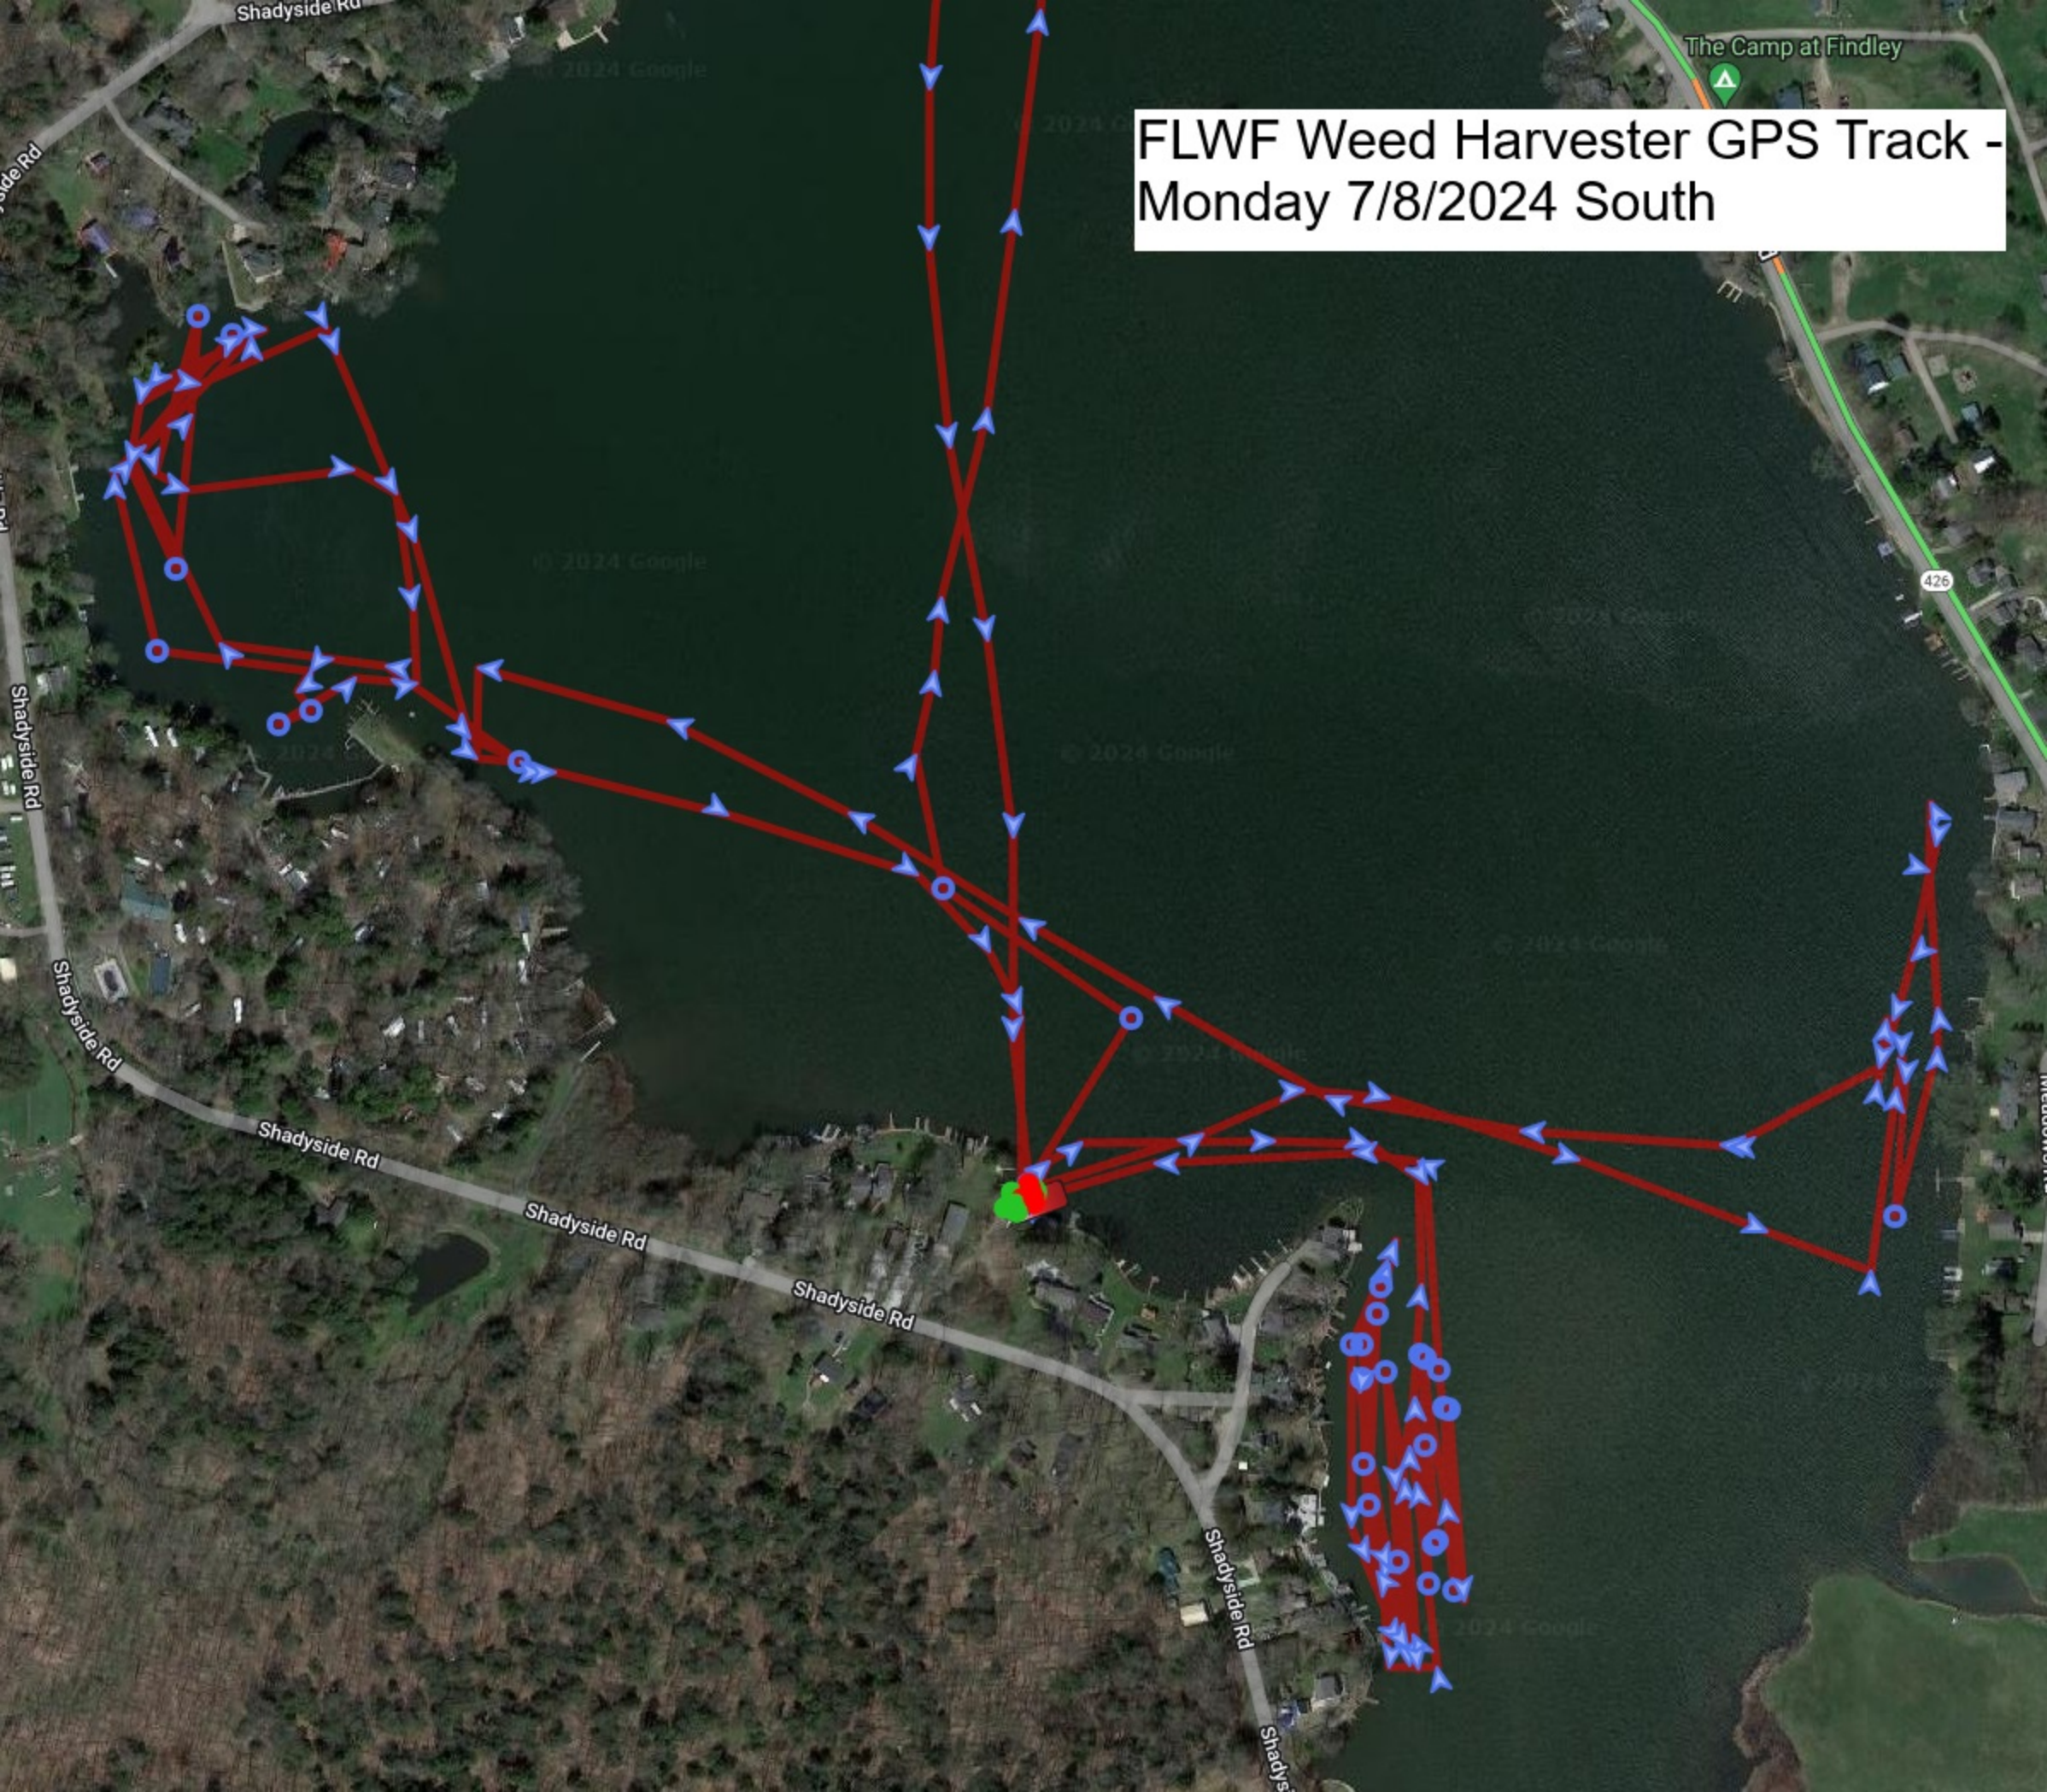

FLWF Weed Harvester GPS Track -
Monday 7/8/2024 - North

FLWF Weed Harvester GPS Track - Monday 7/8/2024 South

FLWF Weed
Harvester GPS
Track - Tuesday
7/9/2024 North

FLWF Weed Harvester
GPS Track - Tuesday
7/9/2024 South

FLWF Weed Harvester GPS Track - Friday 7/12/2024

Bins of Harvested Weeds Hauled out of Watershed

Year-to-date thru **July 13, 2024**

Bins This Week: 3

YTD Total Bins: 29

Approx. Tons* \approx 145

*Each Bin is estimated to contain 4 – 6
tons of drained biomass

FLWF Weed Harvester GPS Track - Saturday 7/13/2024