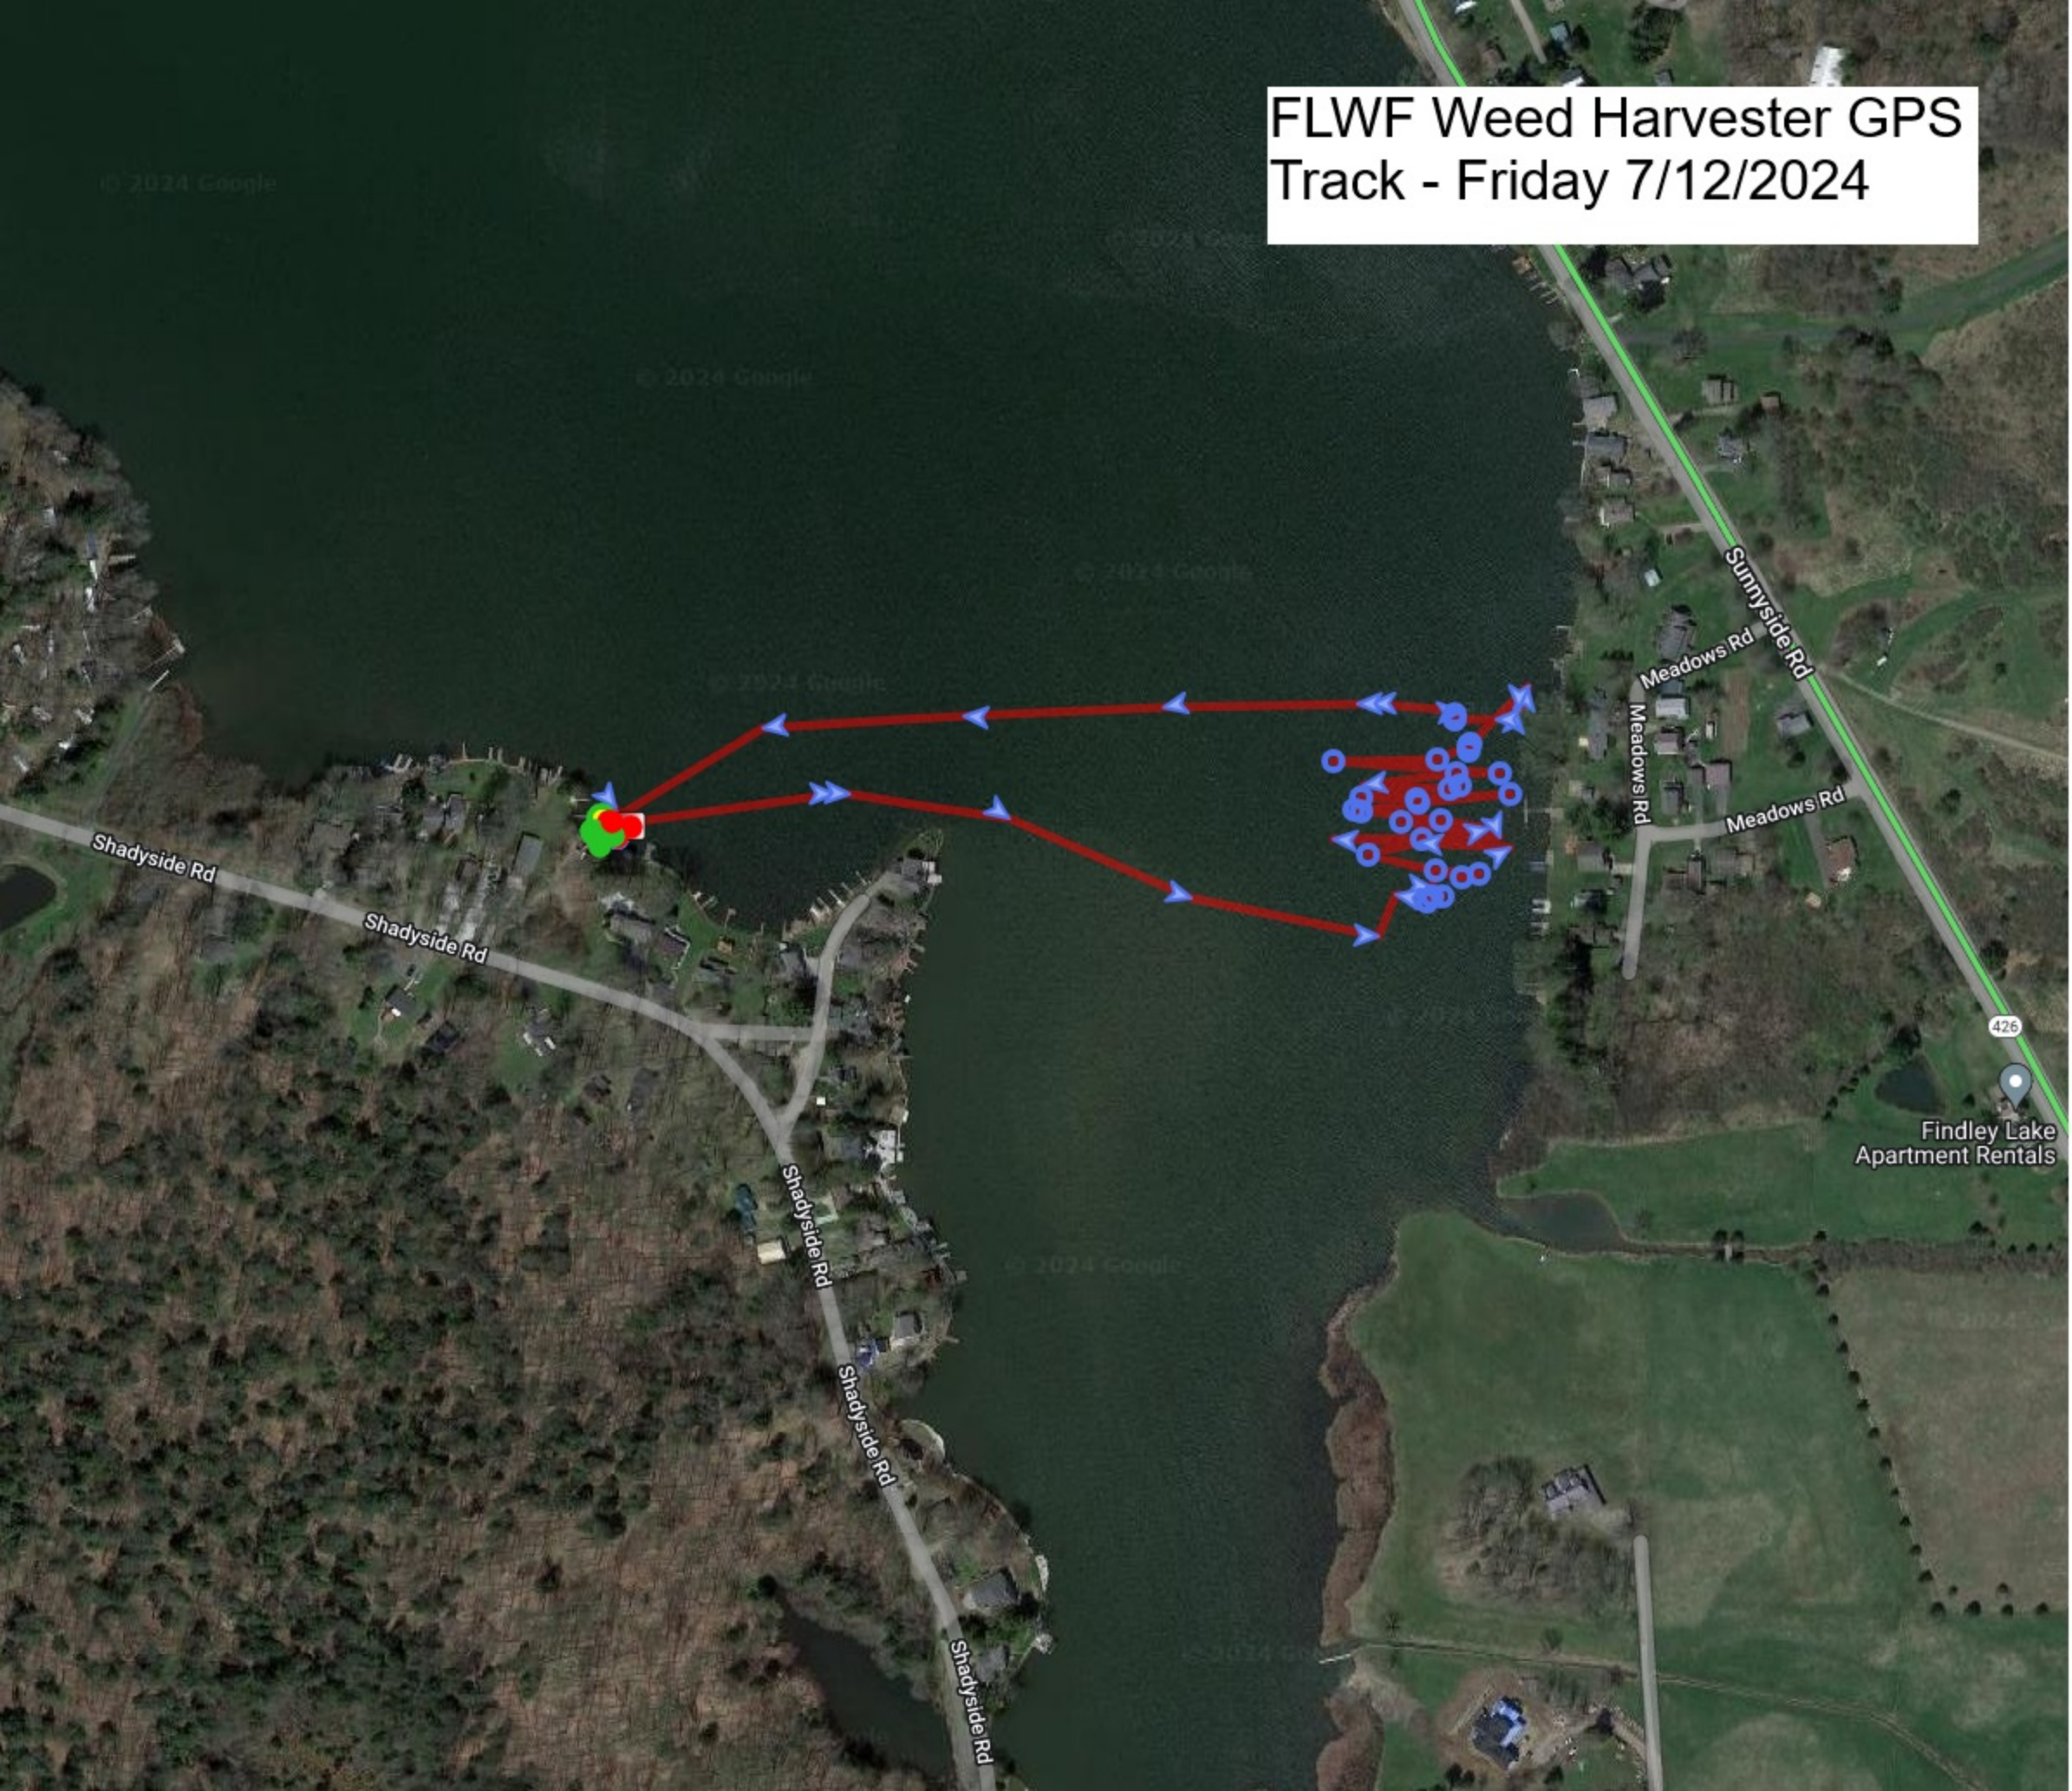

FLWF Weed Harvester GPS Track -
Monday 7/8/2024 - North

FLWF Weed Harvester GPS Track - Monday 7/8/2024 South

FLWF Weed
Harvester GPS
Track - Tuesday
7/9/2024 North

FLWF Weed Harvester
GPS Track - Tuesday
7/9/2024 South

FLWF Weed Harvester GPS Track - Friday 7/12/2024

Bins of Harvested Weeds Hauled out of Watershed

Year-to-date thru **July 13, 2024**

Bins This Week: 3

YTD Total Bins: 29

Approx. Tons* \approx 145

*Each Bin is estimated to contain 4 – 6
tons of drained biomass

FLWF Weed Harvester GPS Track - Saturday 7/13/2024