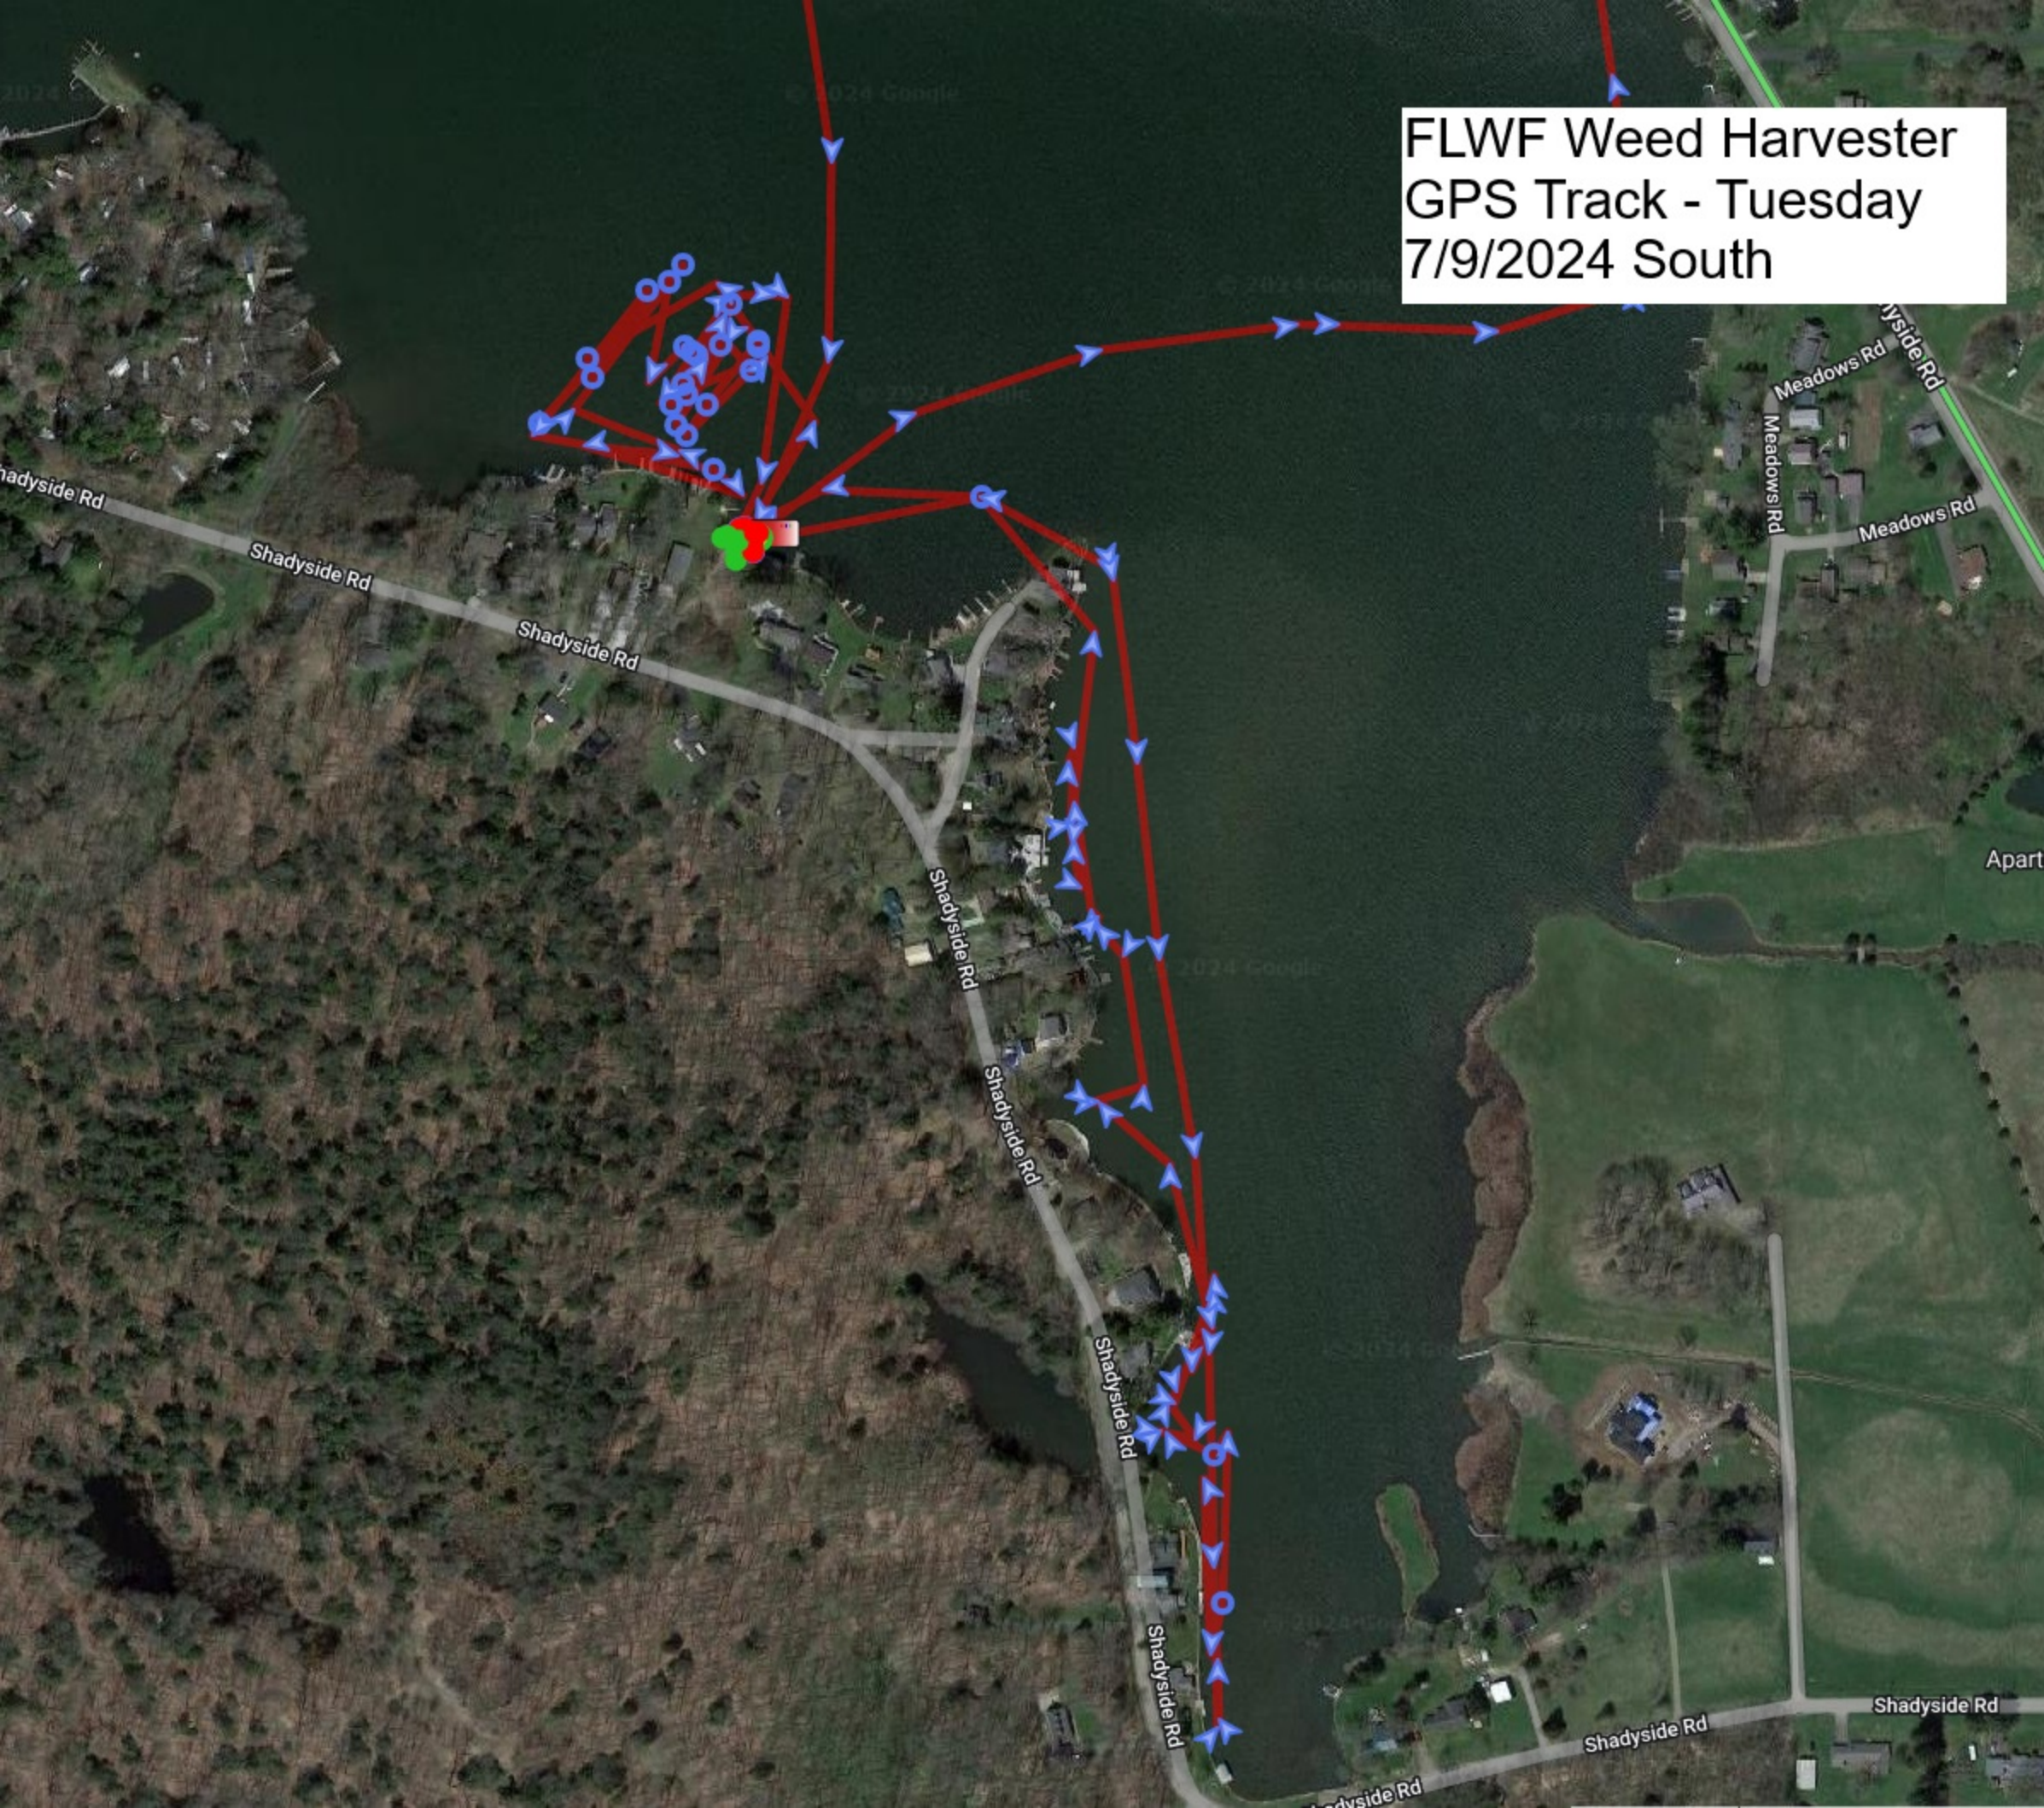

FLWF Weed Harvester GPS Track -
Monday 7/8/2024 - North

FLWF Weed Harvester GPS Track - Monday 7/8/2024 South

FLWF Weed
Harvester GPS
Track - Tuesday
7/9/2024 North

FLWF Weed Harvester
GPS Track - Tuesday
7/9/2024 South

FLWF Weed Harvester GPS Track - Friday 7/12/2024

Bins of Harvested Weeds Hauled out of Watershed

Year-to-date thru **July 13, 2024**

Bins This Week: 3

YTD Total Bins: 29

Approx. Tons* \approx 145

*Each Bin is estimated to contain 4 – 6
tons of drained biomass

FLWF Weed Harvester GPS Track - Saturday 7/13/2024