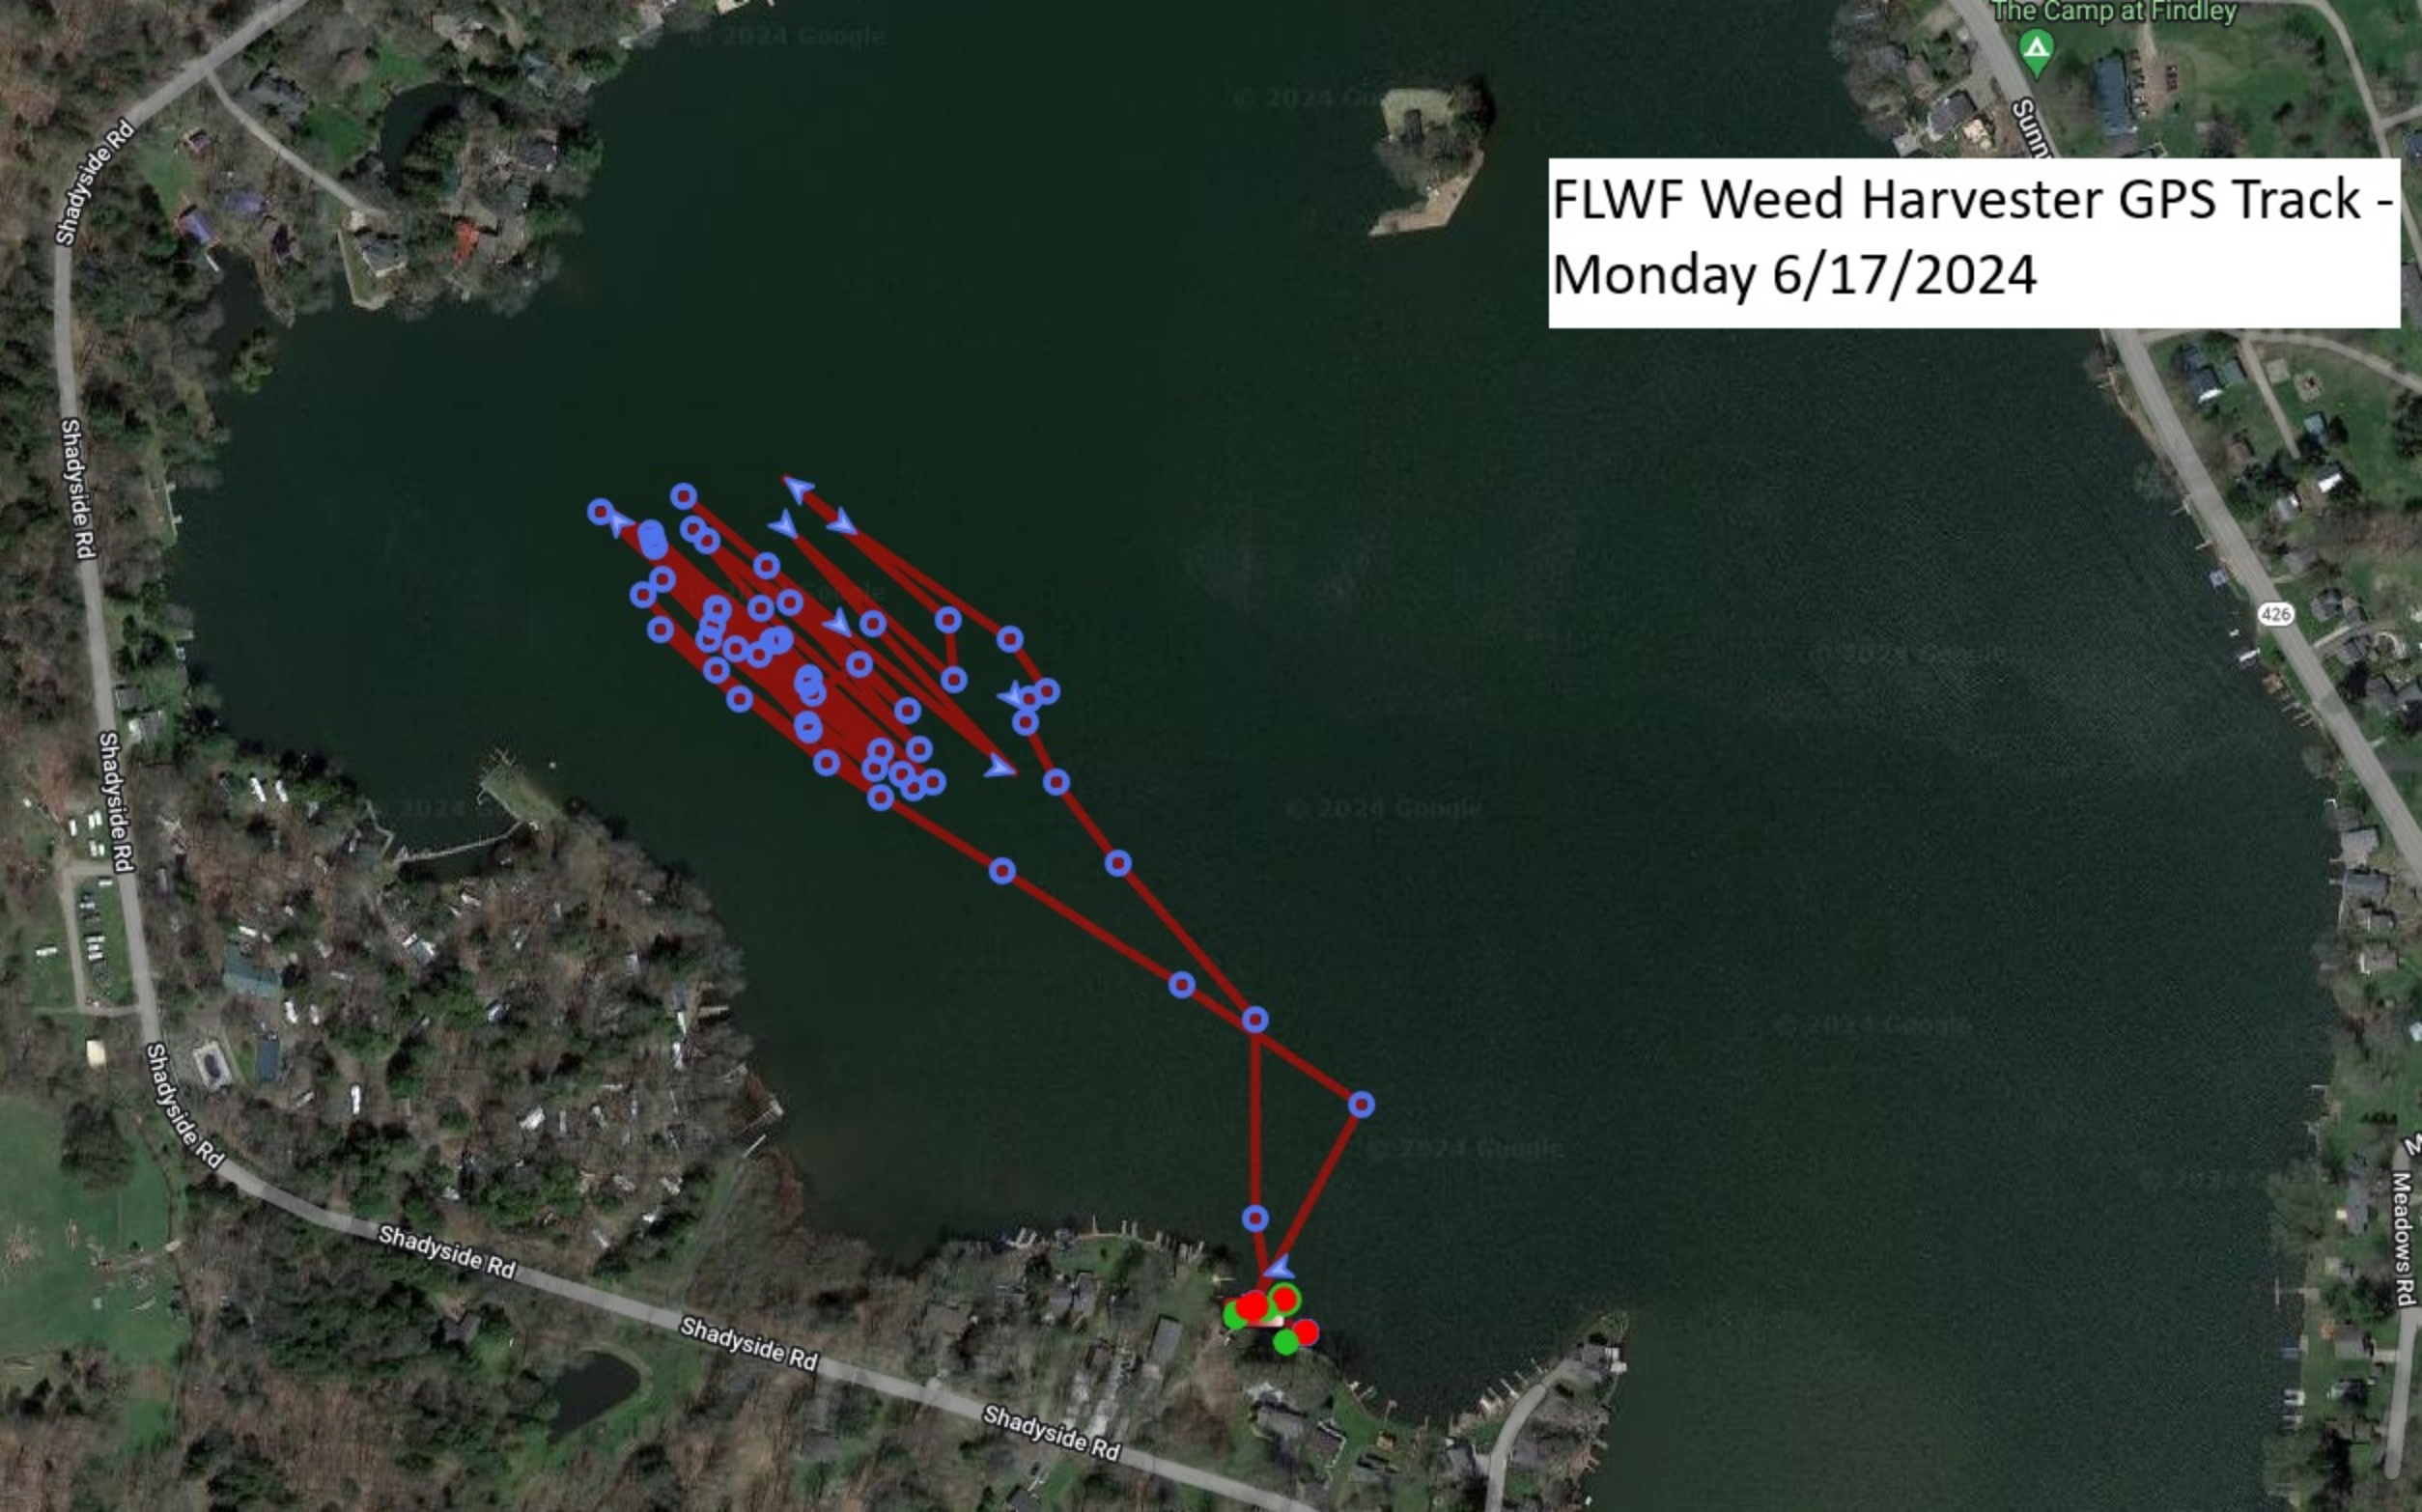

FLWF Weed Harvester GPS Track -  
Sunday 6/16/2024

FLWF Weed Harvester GPS Track -  
Monday 6/17/2024

FLWF Weed Harvester GPS Track - Tuesday 6/18/2024

# FLWF Weed Harvester GPS Track - Wednesday 6/19/2024

Search Box

# FLWF Weed Harvester GPS Track - Thursday 6/20/2024

FLWF Weed Harvester GPS Track -  
Friday 6/21/2024

FLWF Weed Harvester GPS Track - South End Portion - Friday 6/21/2024

FLWF Weed Harvester GPS  
Track - North Portion -  
Saturday 6/22/2024

FLWF Weed Harvester GPS  
Track - South Portion -  
Saturday 6/22/2024

**Bins of Harvested Weeds Hauled  
out of Watershed**

Year-to-date thru **June 22, 2024**

Bins This Week: 6

YTD Total Bins: 19

Approx. Tons\*  $\approx$  95