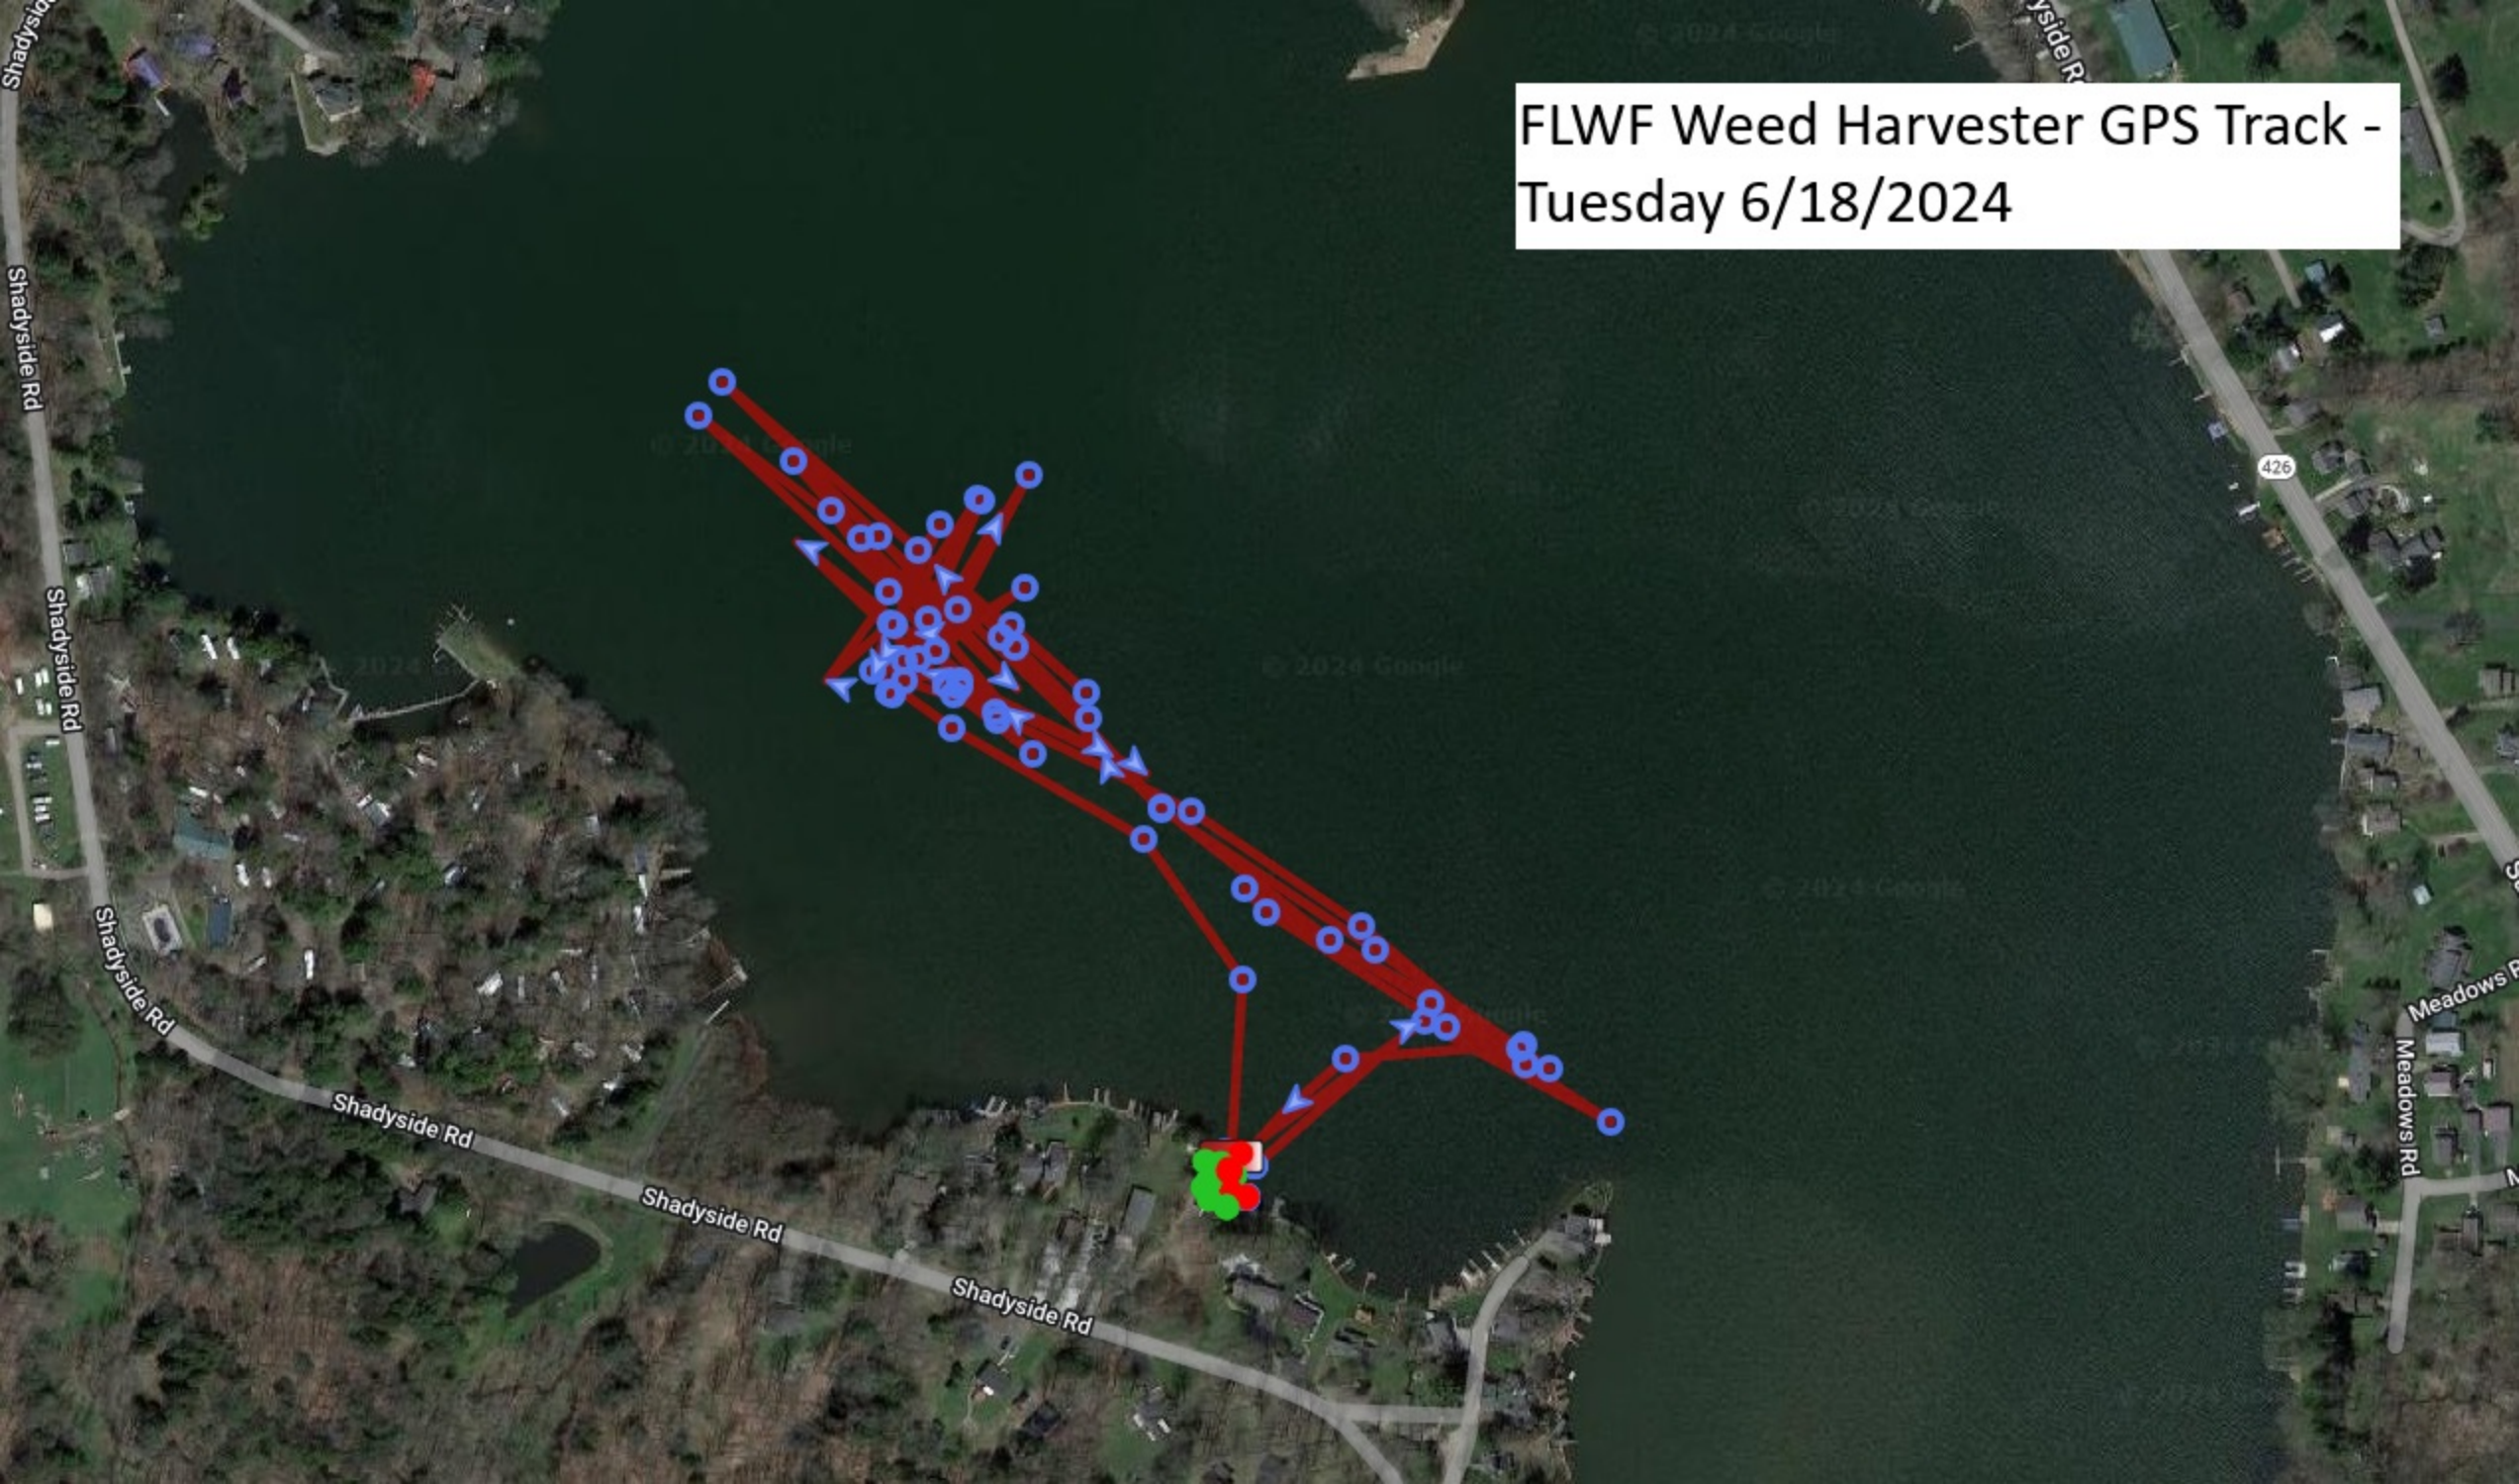

FLWF Weed Harvester GPS Track -  
Sunday 6/16/2024

FLWF Weed Harvester GPS Track -  
Monday 6/17/2024

FLWF Weed Harvester GPS Track - Tuesday 6/18/2024

# FLWF Weed Harvester GPS Track - Wednesday 6/19/2024

Search Box

# FLWF Weed Harvester GPS Track - Thursday 6/20/2024

FLWF Weed Harvester GPS Track -  
Friday 6/21/2024

FLWF Weed Harvester GPS Track - South End Portion - Friday 6/21/2024

FLWF Weed Harvester GPS  
Track - North Portion -  
Saturday 6/22/2024

FLWF Weed Harvester GPS  
Track - South Portion -  
Saturday 6/22/2024

**Bins of Harvested Weeds Hauled  
out of Watershed**

Year-to-date thru **June 22, 2024**

Bins This Week: 6

YTD Total Bins: 19

Approx. Tons\*  $\approx$  95