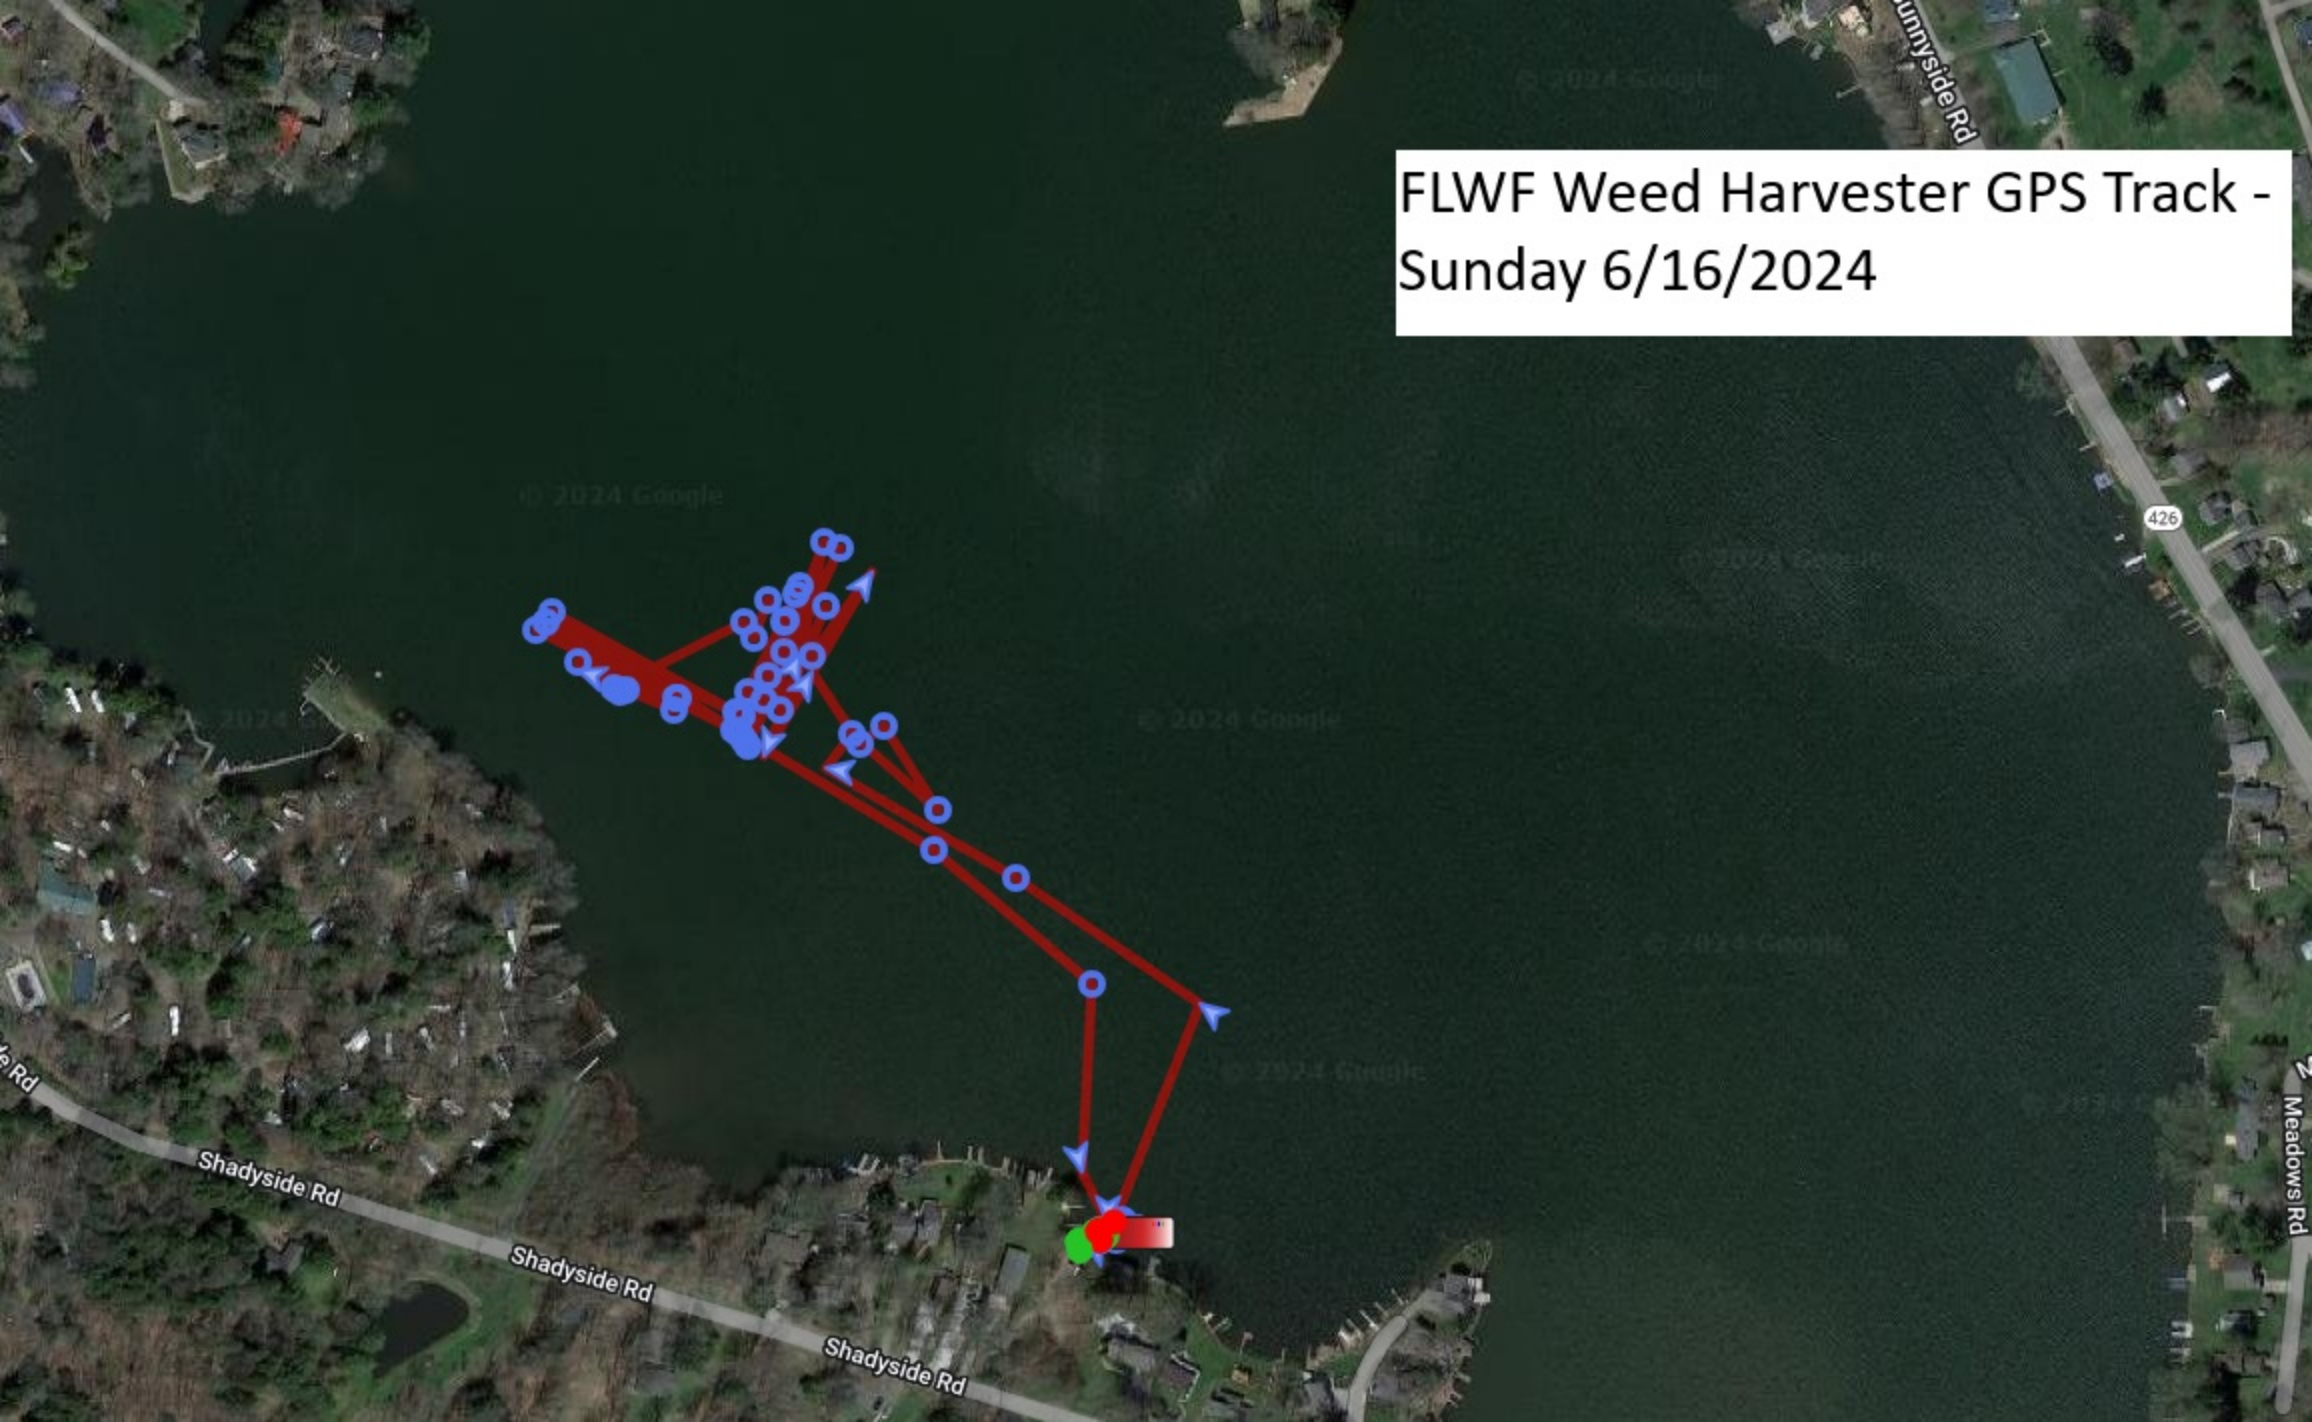

FLWF Weed Harvester GPS Track -  
Sunday 6/16/2024

FLWF Weed Harvester GPS Track -  
Monday 6/17/2024

FLWF Weed Harvester GPS Track - Tuesday 6/18/2024

# FLWF Weed Harvester GPS Track - Wednesday 6/19/2024

Search Box

# FLWF Weed Harvester GPS Track - Thursday 6/20/2024

FLWF Weed Harvester GPS Track -  
Friday 6/21/2024

FLWF Weed Harvester GPS Track - South End Portion - Friday 6/21/2024

FLWF Weed Harvester GPS  
Track - North Portion -  
Saturday 6/22/2024

FLWF Weed Harvester GPS  
Track - South Portion -  
Saturday 6/22/2024

**Bins of Harvested Weeds Hauled  
out of Watershed**

Year-to-date thru **June 22, 2024**

Bins This Week: 6

YTD Total Bins: 19

Approx. Tons\*  $\approx$  95