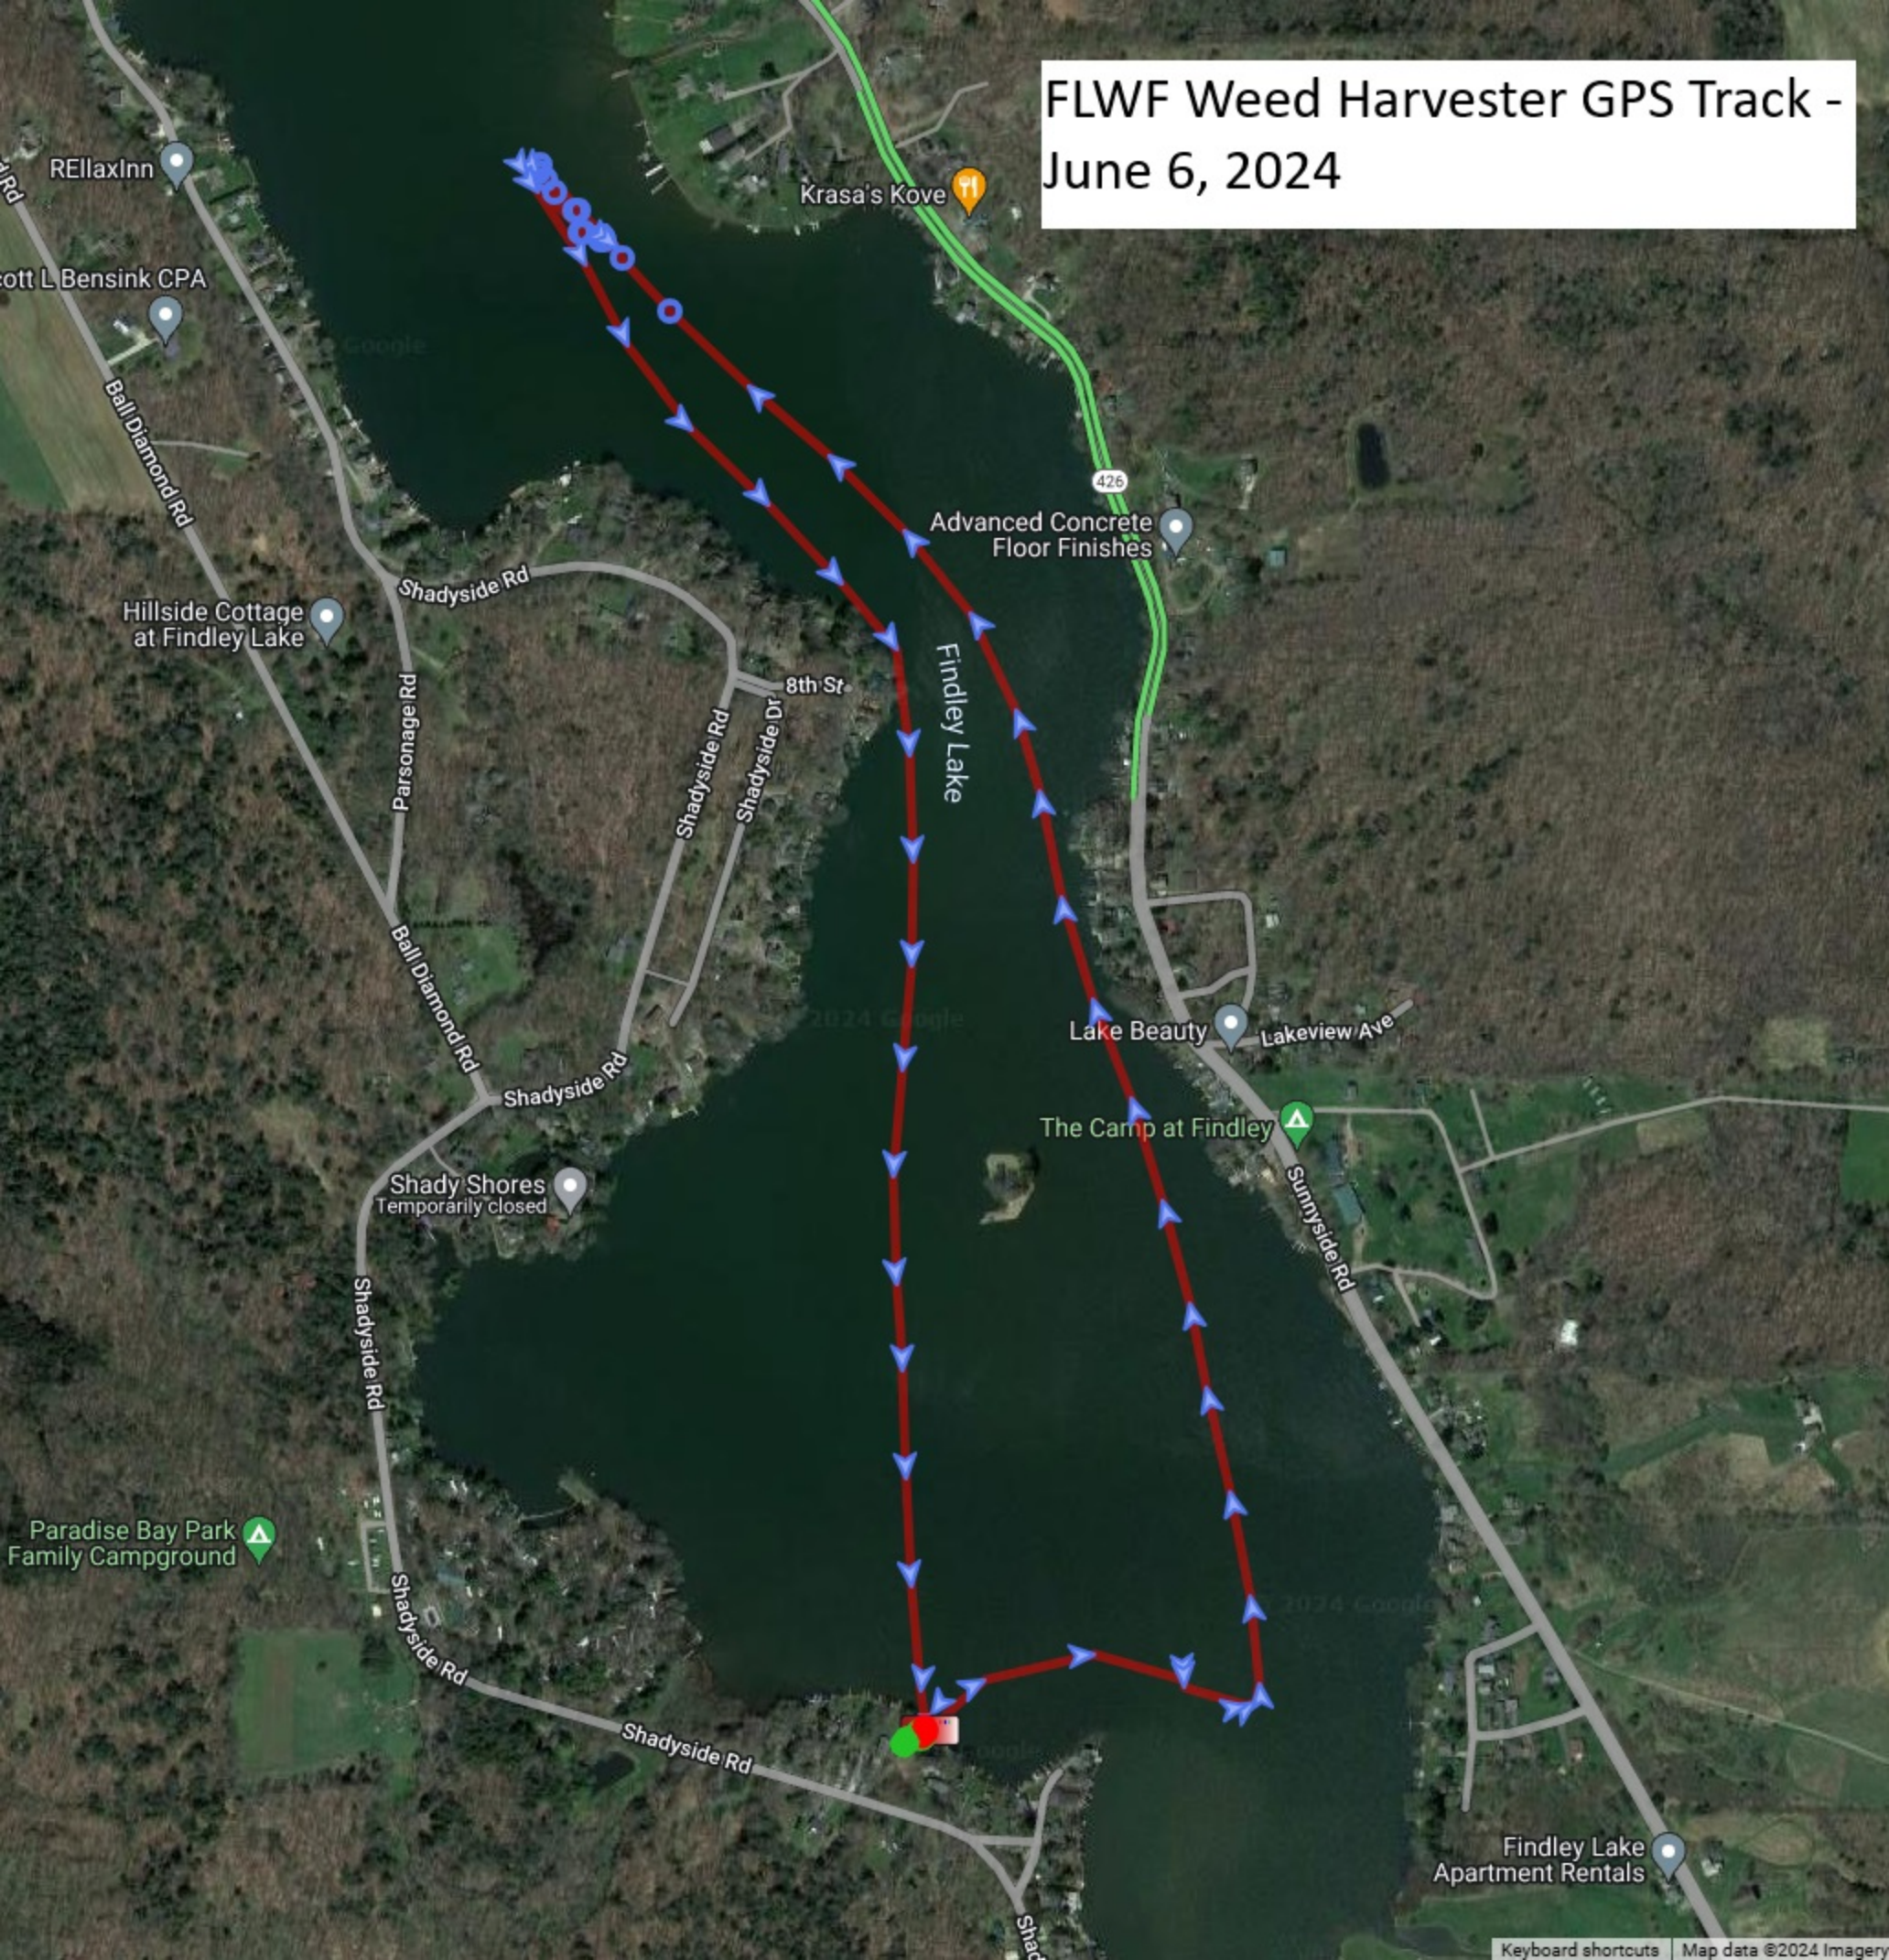

FLWF Weed Harvester GPS Track - June 4, 2024

Shady Shores
Temporarily closed

FLWF Weed Harvester GPS Track - June 5, 2024

FLWF Weed Harvester GPS Track - June 6, 2024

FLWF Weed Harvester GPS Track - June 7, 2024

FLWF Weed Harvester GPS Track - June 8, 2024

Bins of Harvested Weeds Hauled out of Watershed

Year-to-date thru **June 8, 2024**

Bins This Week: 3

YTD Total Bins: 9

Approx. Tons* \approx 45

*Each Bin is estimated to contain 4 – 6 tons of
drained biomass