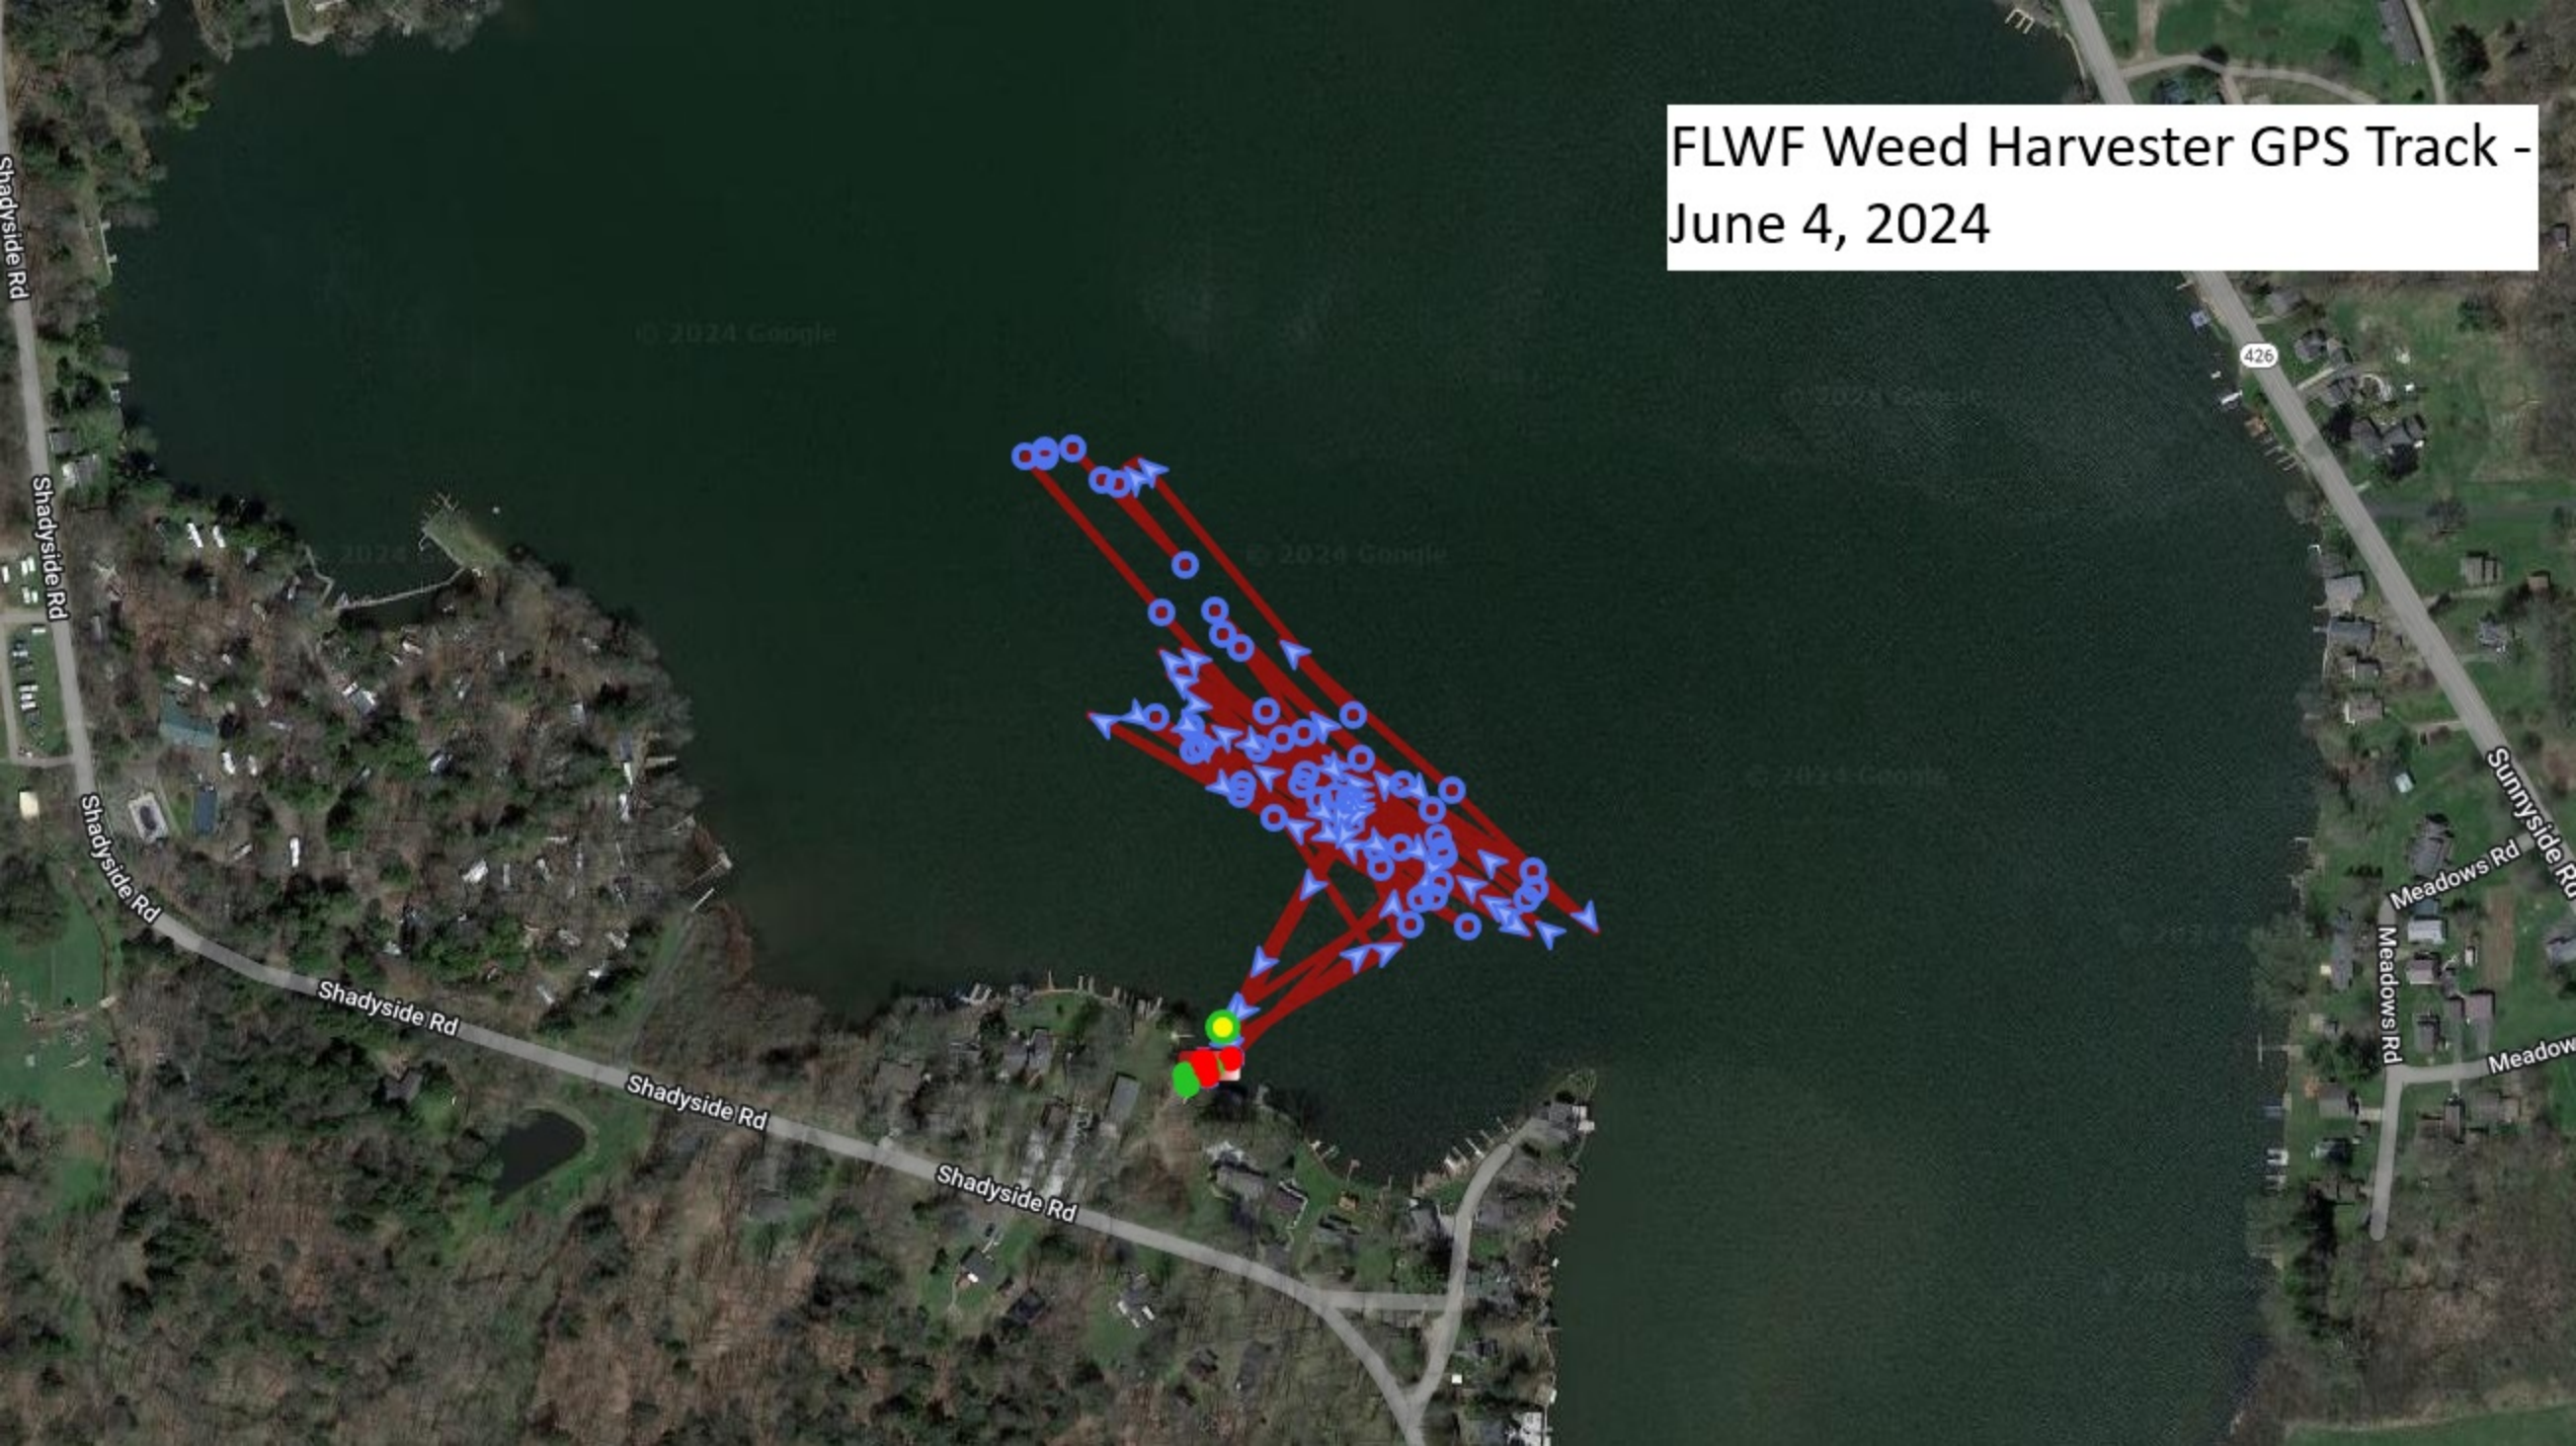

FLWF Weed Harvester GPS Track - June 4, 2024

Shady Shores
Temporarily closed

FLWF Weed Harvester GPS Track - June 5, 2024

FLWF Weed Harvester GPS Track - June 6, 2024

FLWF Weed Harvester GPS Track - June 7, 2024

FLWF Weed Harvester GPS Track - June 8, 2024

Bins of Harvested Weeds Hauled out of Watershed

Year-to-date thru **June 8, 2024**

Bins This Week: 3

YTD Total Bins: 9

Approx. Tons* \approx 45

*Each Bin is estimated to contain 4 – 6 tons of
drained biomass