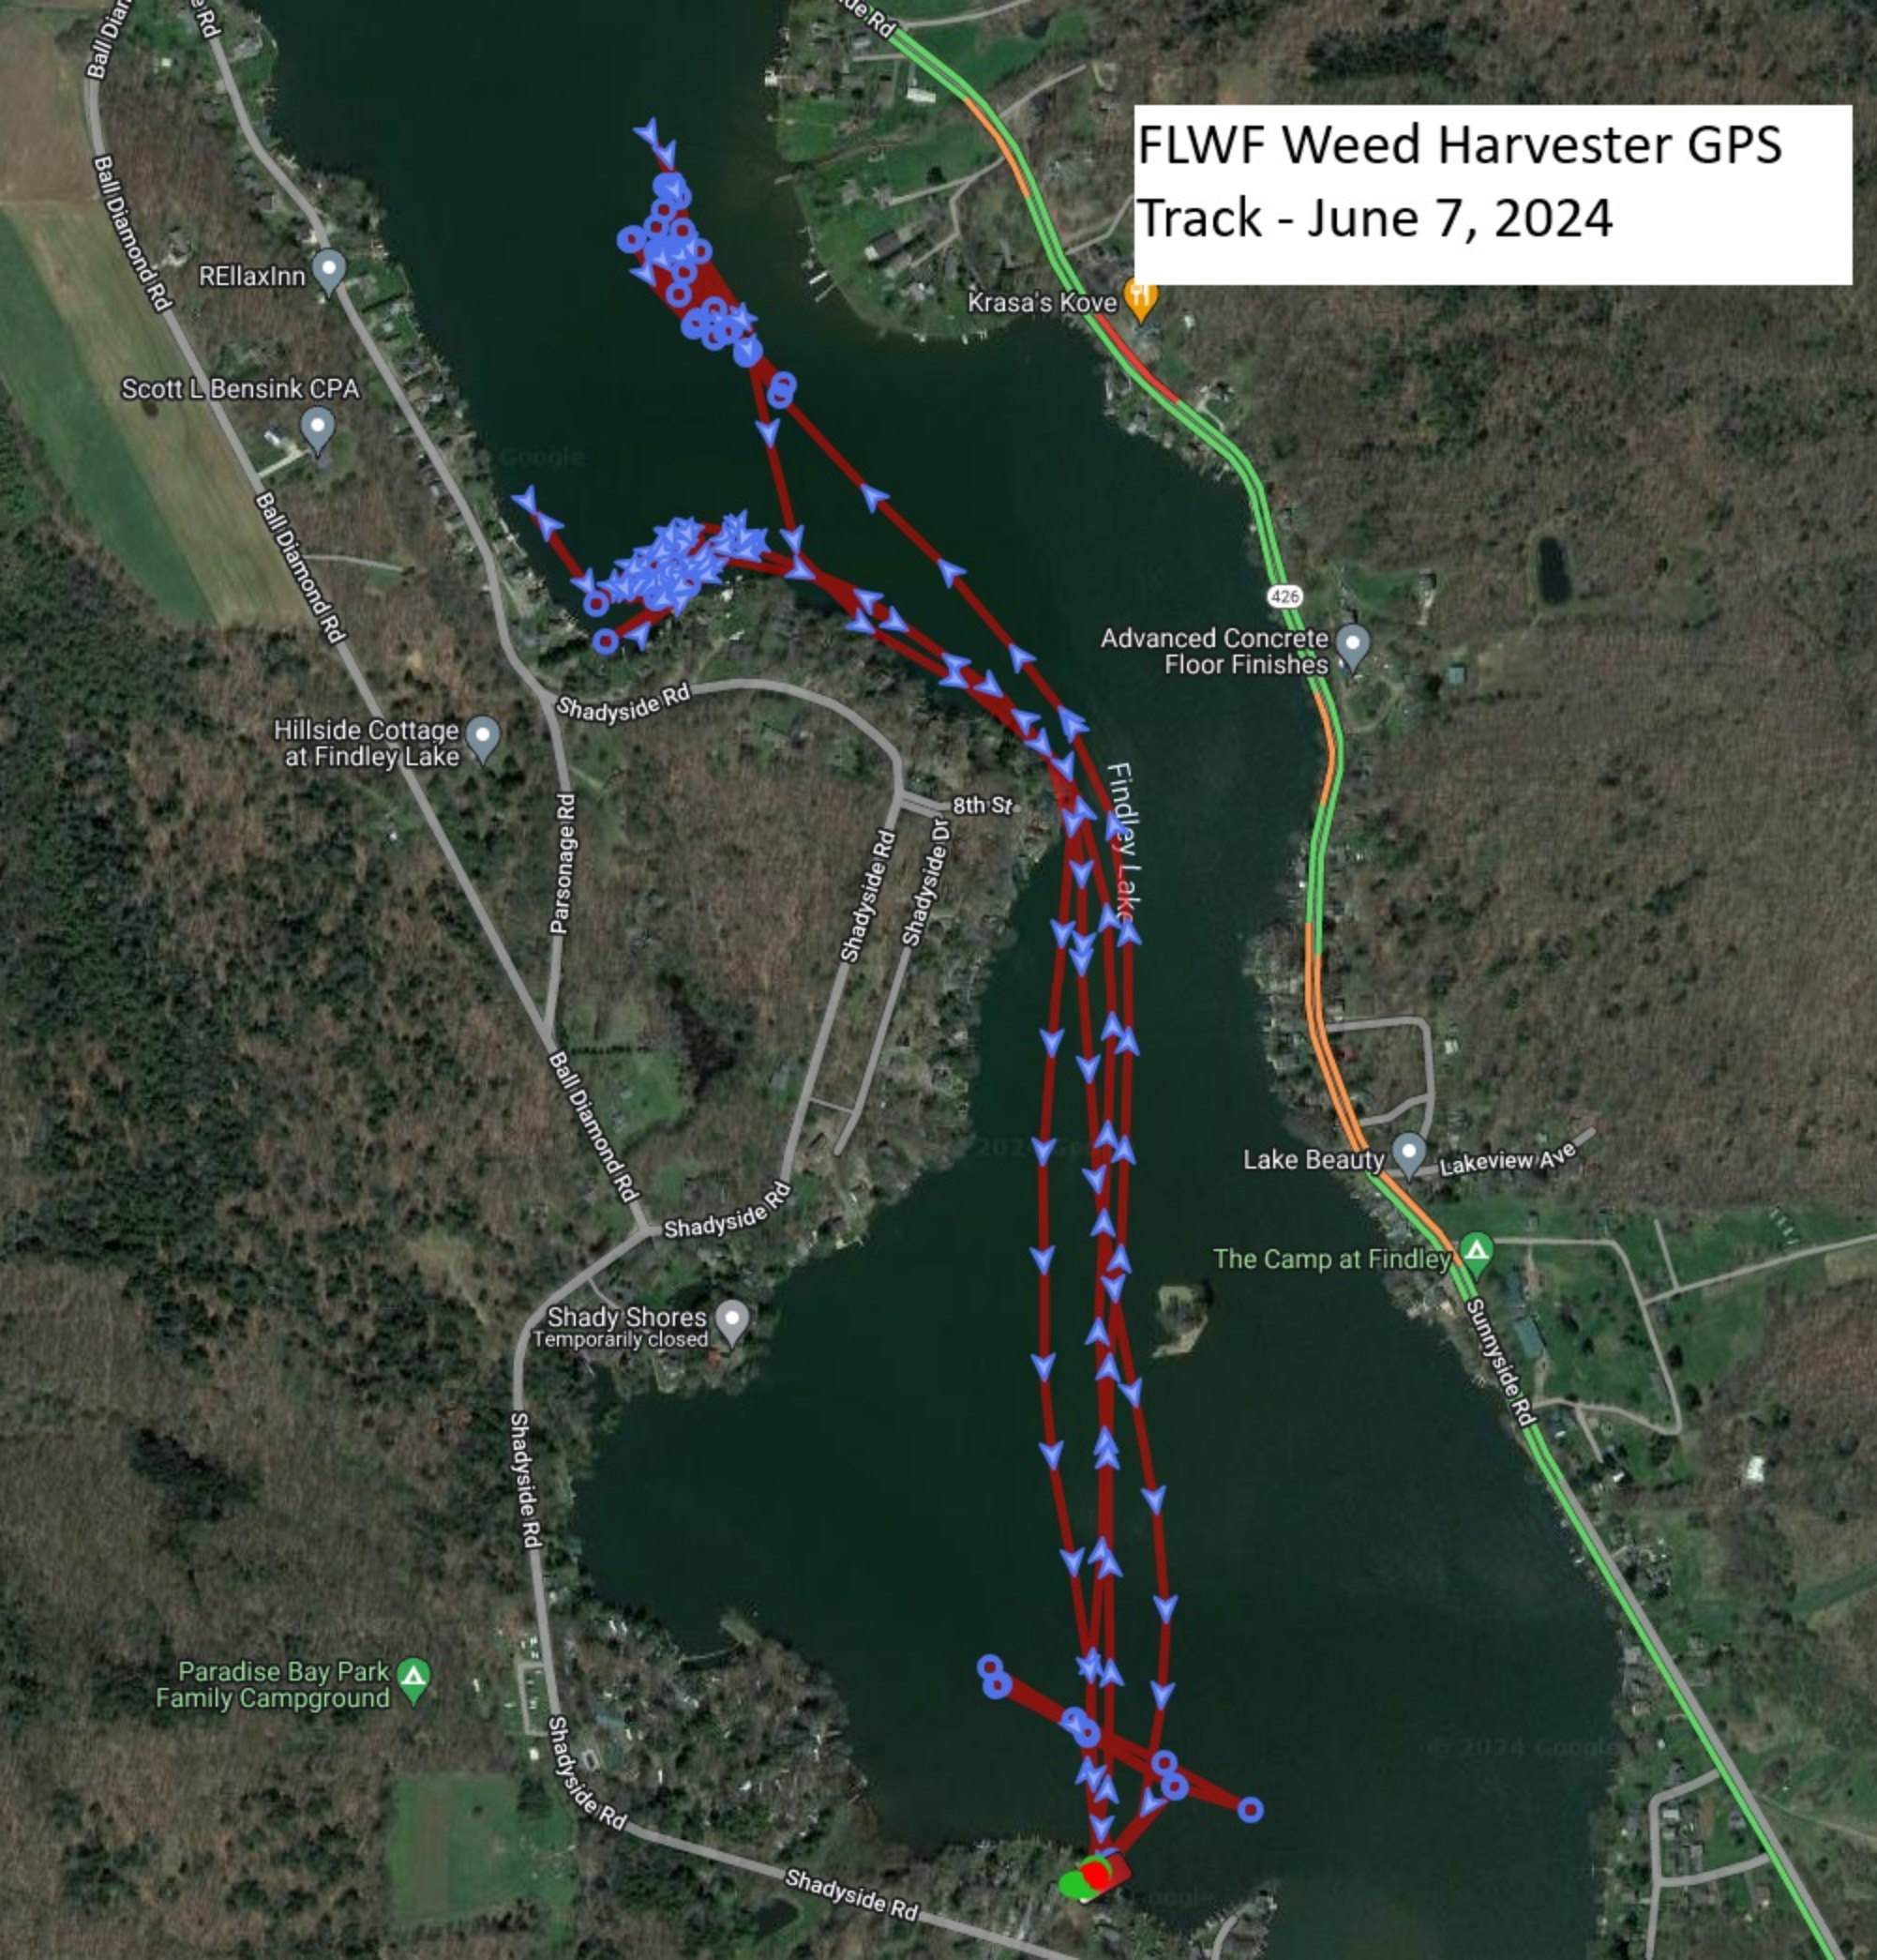

FLWF Weed Harvester GPS Track - June 4, 2024

Shady Shores
Temporarily closed

FLWF Weed Harvester GPS Track - June 5, 2024

FLWF Weed Harvester GPS Track - June 6, 2024

FLWF Weed Harvester GPS Track - June 7, 2024

FLWF Weed Harvester GPS Track - June 8, 2024

Bins of Harvested Weeds Hauled out of Watershed

Year-to-date thru **June 8, 2024**

Bins This Week: 3

YTD Total Bins: 9

Approx. Tons* \approx 45

*Each Bin is estimated to contain 4 – 6 tons of
drained biomass