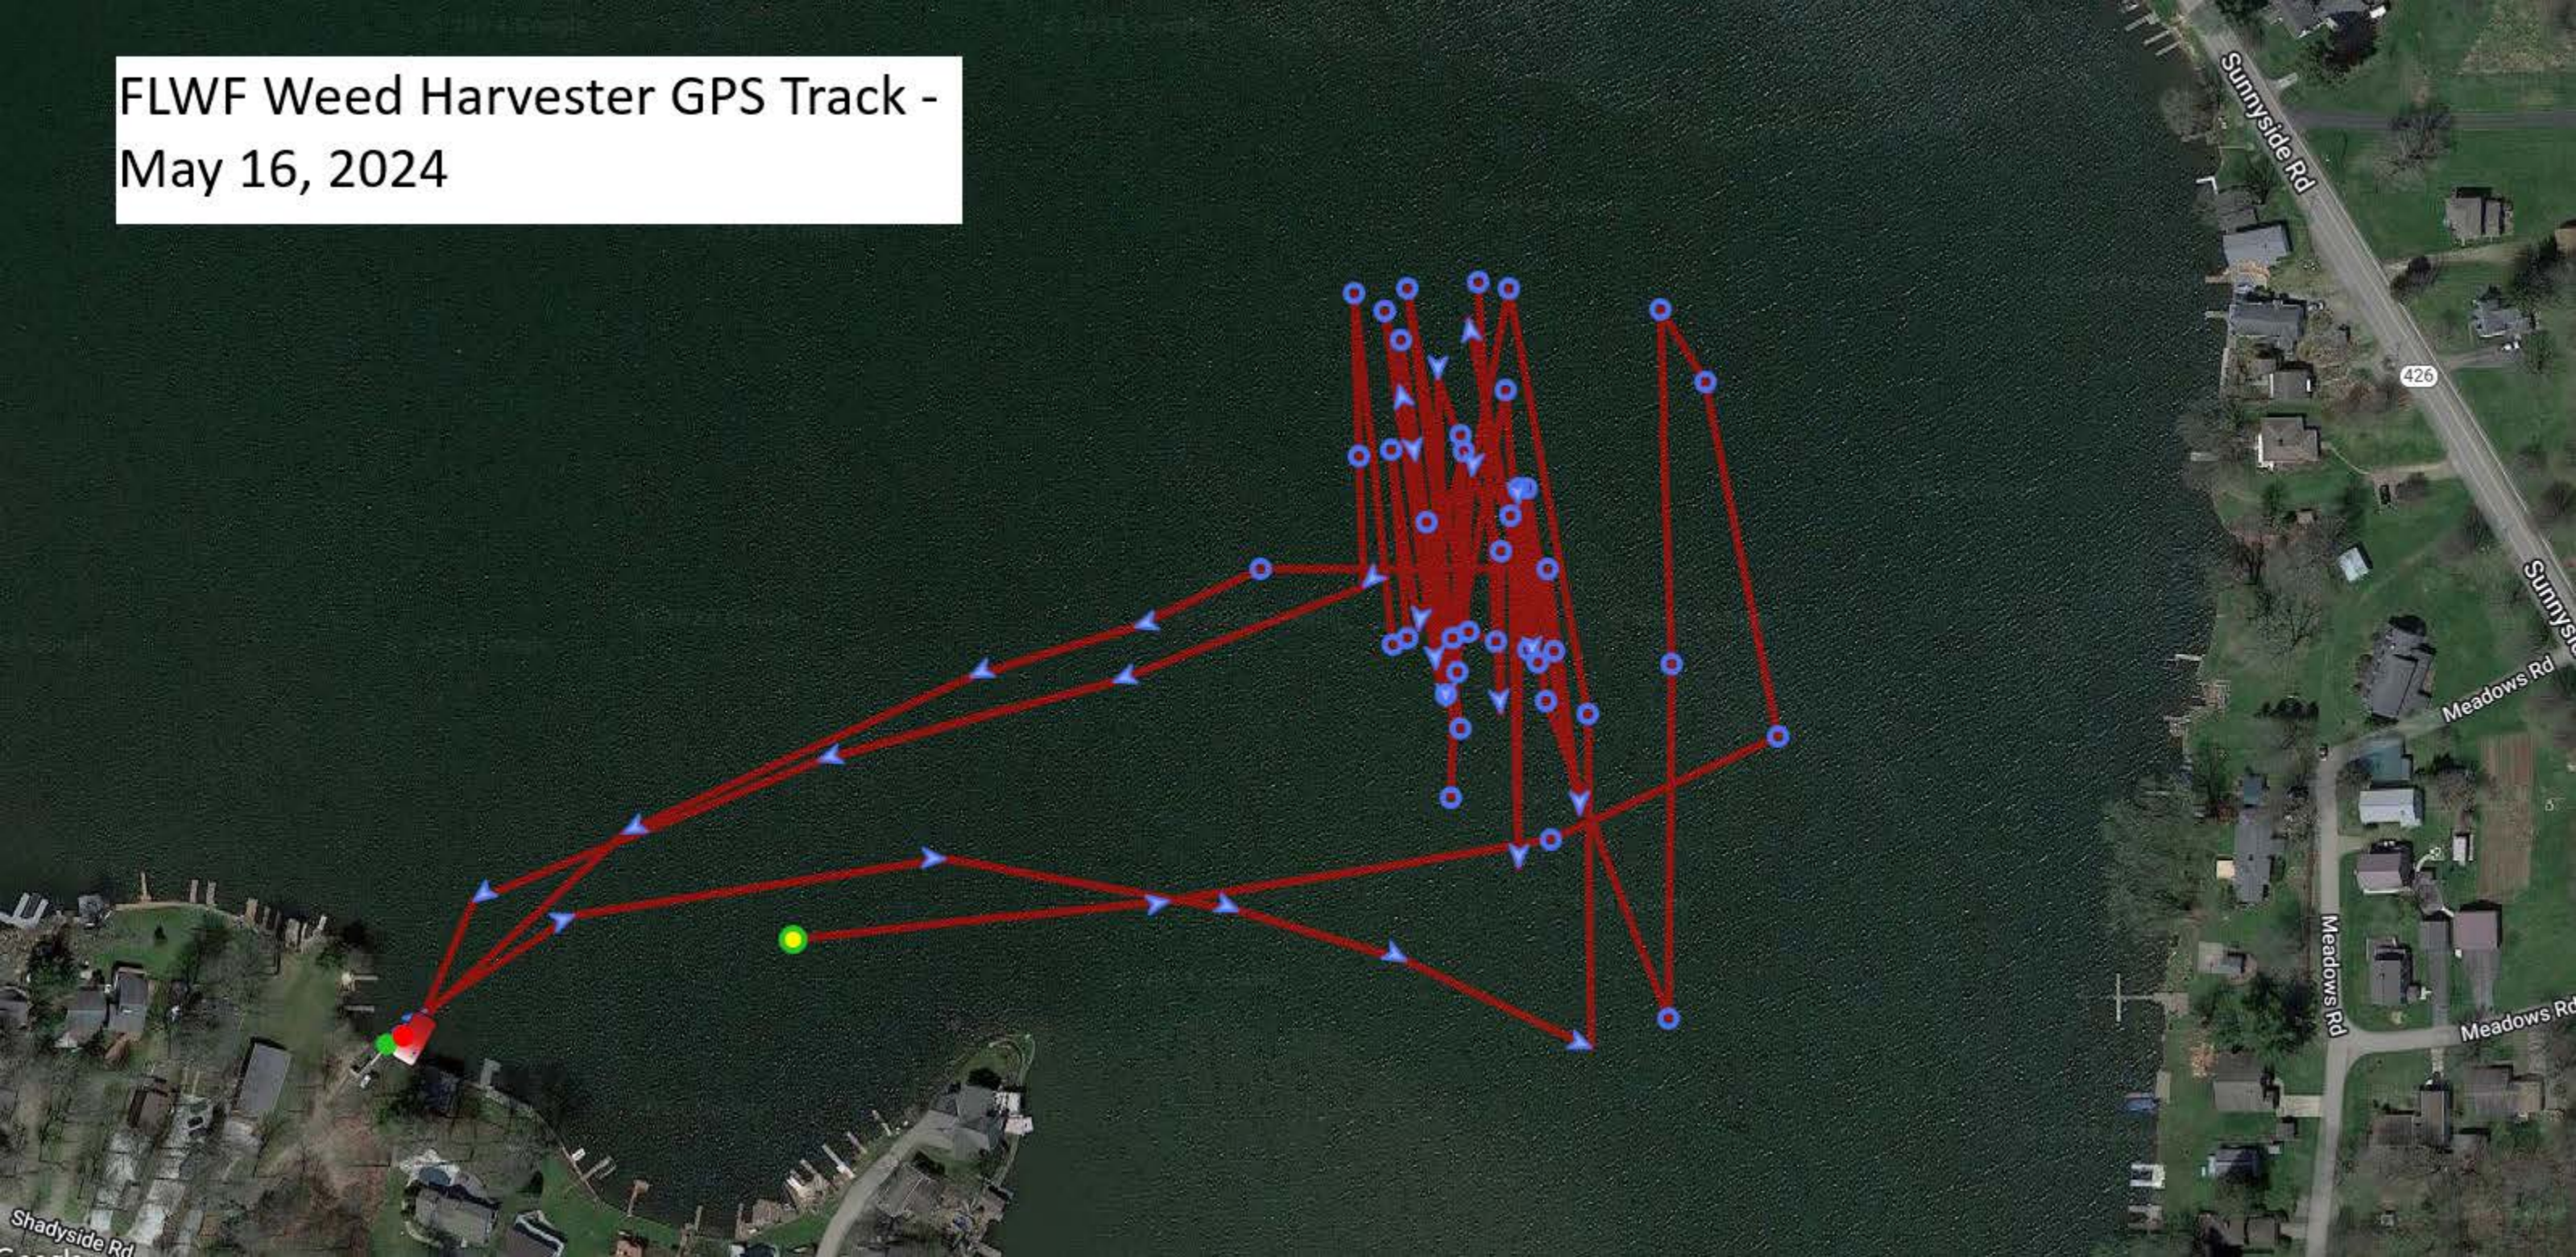

FLWF Weed Harvester GPS Track -  
May 16, 2024

FLWF Weed Harvester GPS Track -  
May 17, 2024

Shady Shores  
Temporarily closed

# FLWF Weed Harvester GPS Track - May 18, 2024

**Bins of Harvested Weeds Hauled  
out of Watershed**

Year-to-date thru May 18, 2024  
Bins This Week: 3  
YTD Total Bins: 3  
Approx. Tons\*  $\approx$  15

\*Each Bin is estimated to contain 4 – 6 tons of  
drained biomass