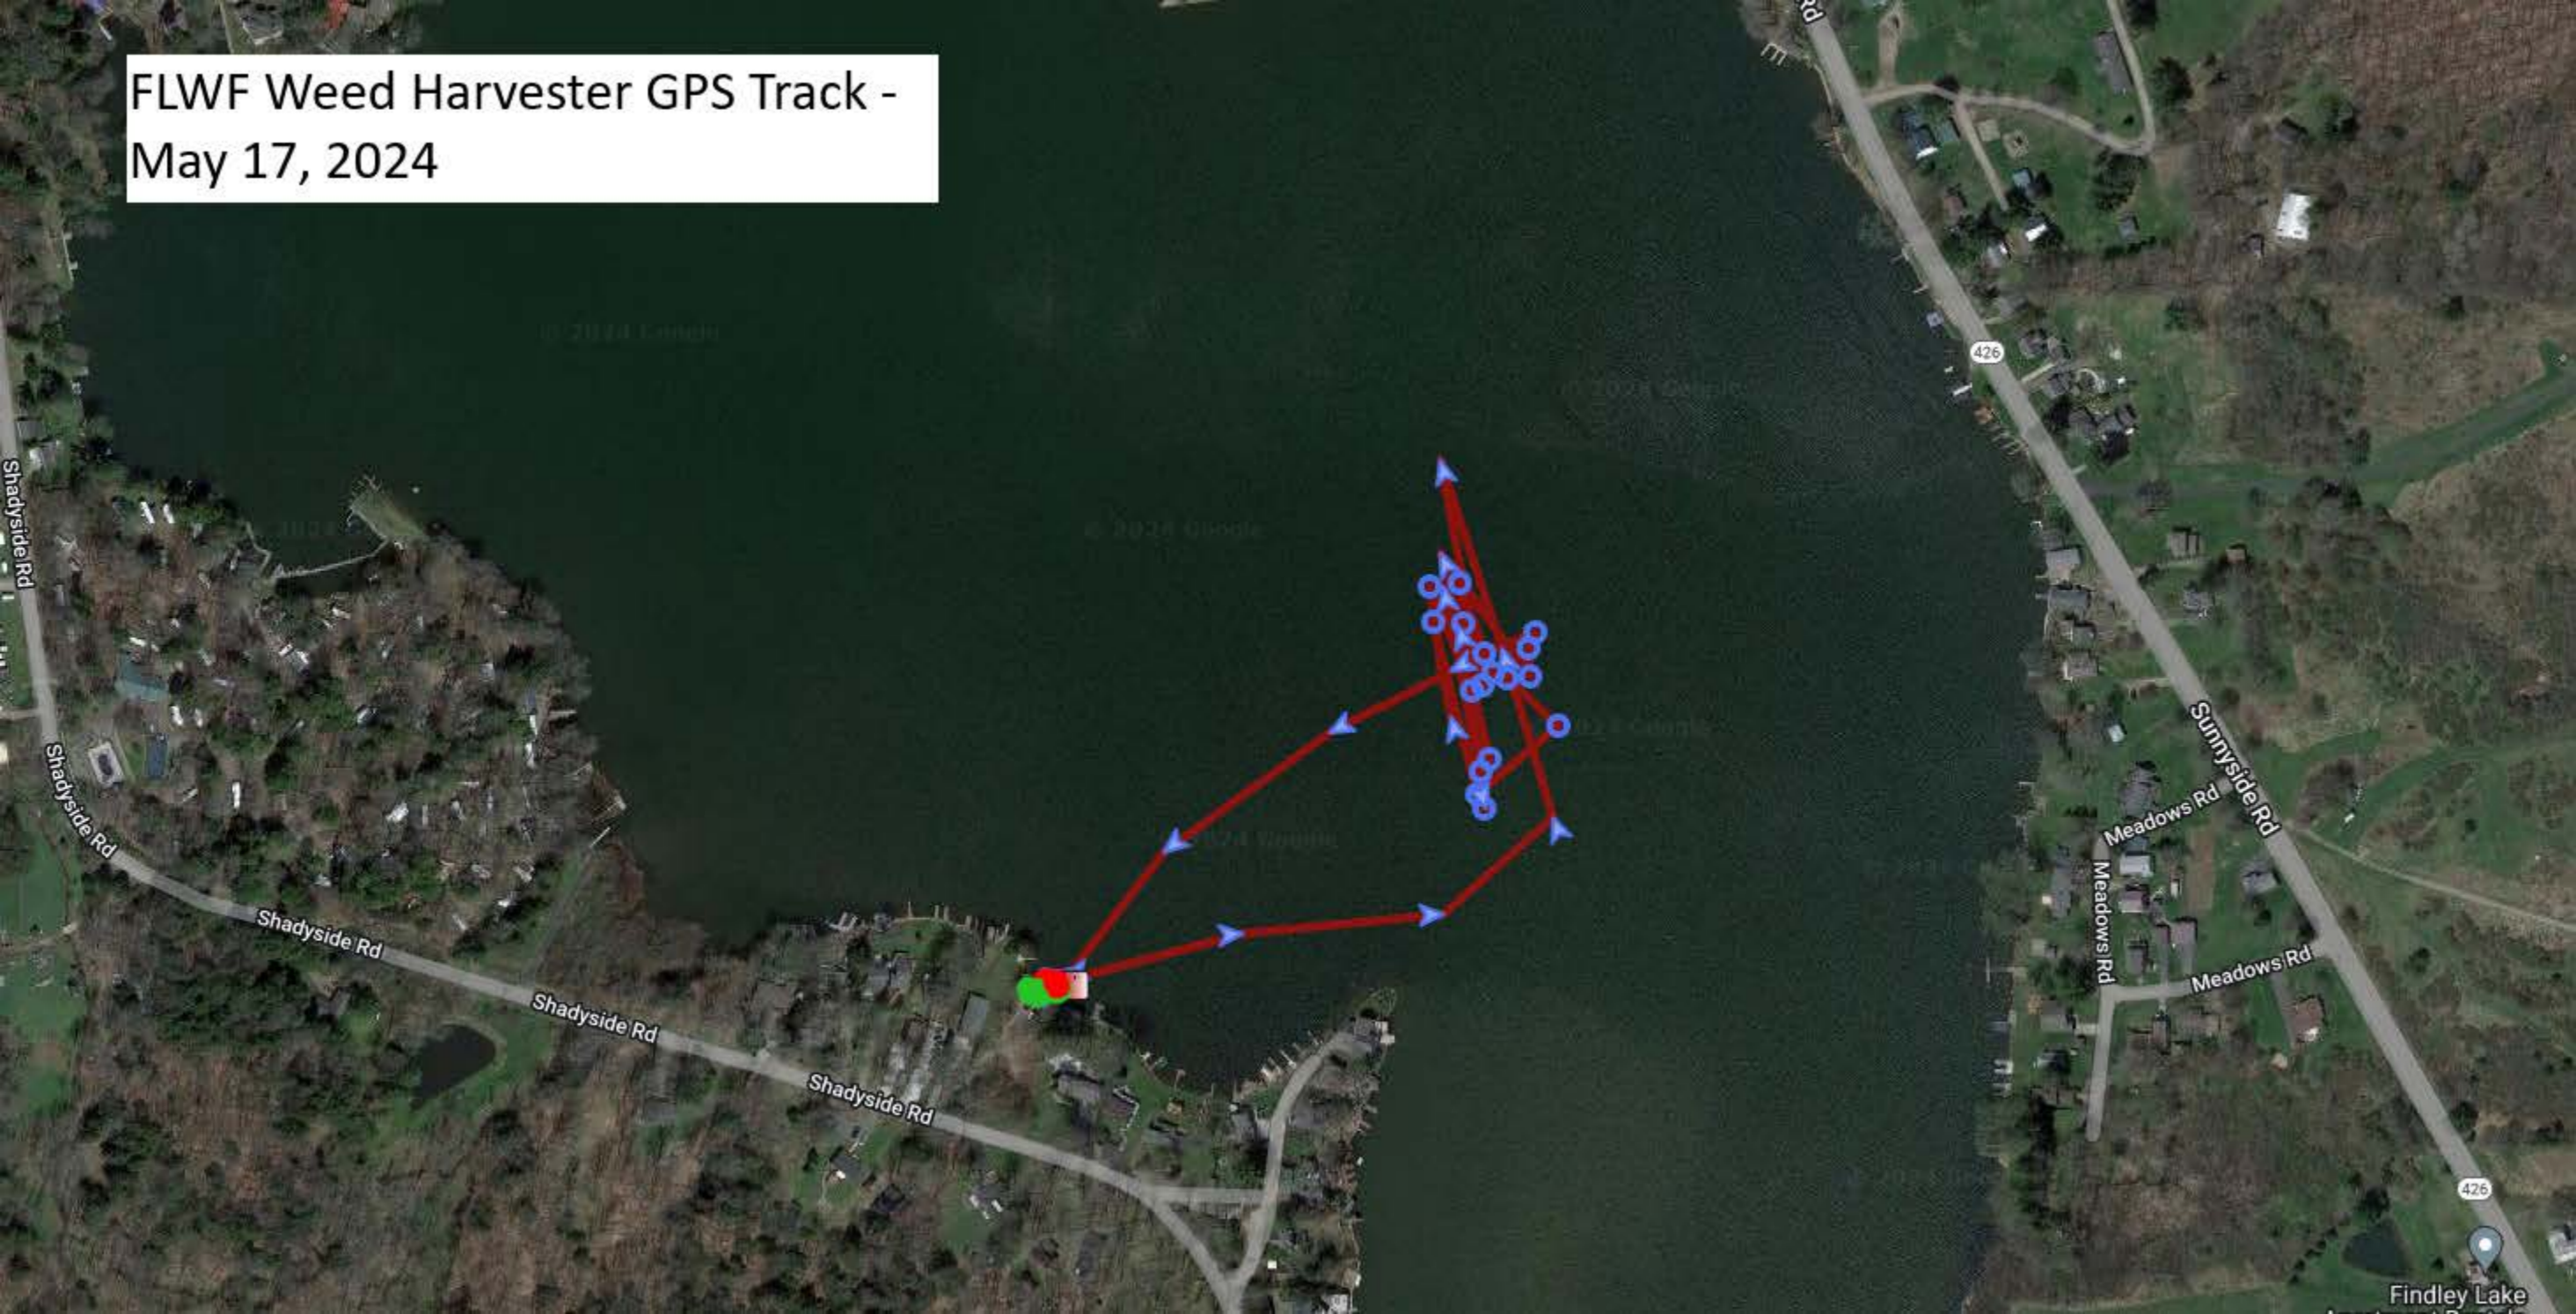

FLWF Weed Harvester GPS Track -  
May 16, 2024

FLWF Weed Harvester GPS Track -  
May 17, 2024

Shady Shores  
Temporarily closed

# FLWF Weed Harvester GPS Track - May 18, 2024

**Bins of Harvested Weeds Hauled  
out of Watershed**

Year-to-date thru May 18, 2024  
Bins This Week: 3  
YTD Total Bins: 3  
Approx. Tons\*  $\approx$  15

\*Each Bin is estimated to contain 4 – 6 tons of  
drained biomass