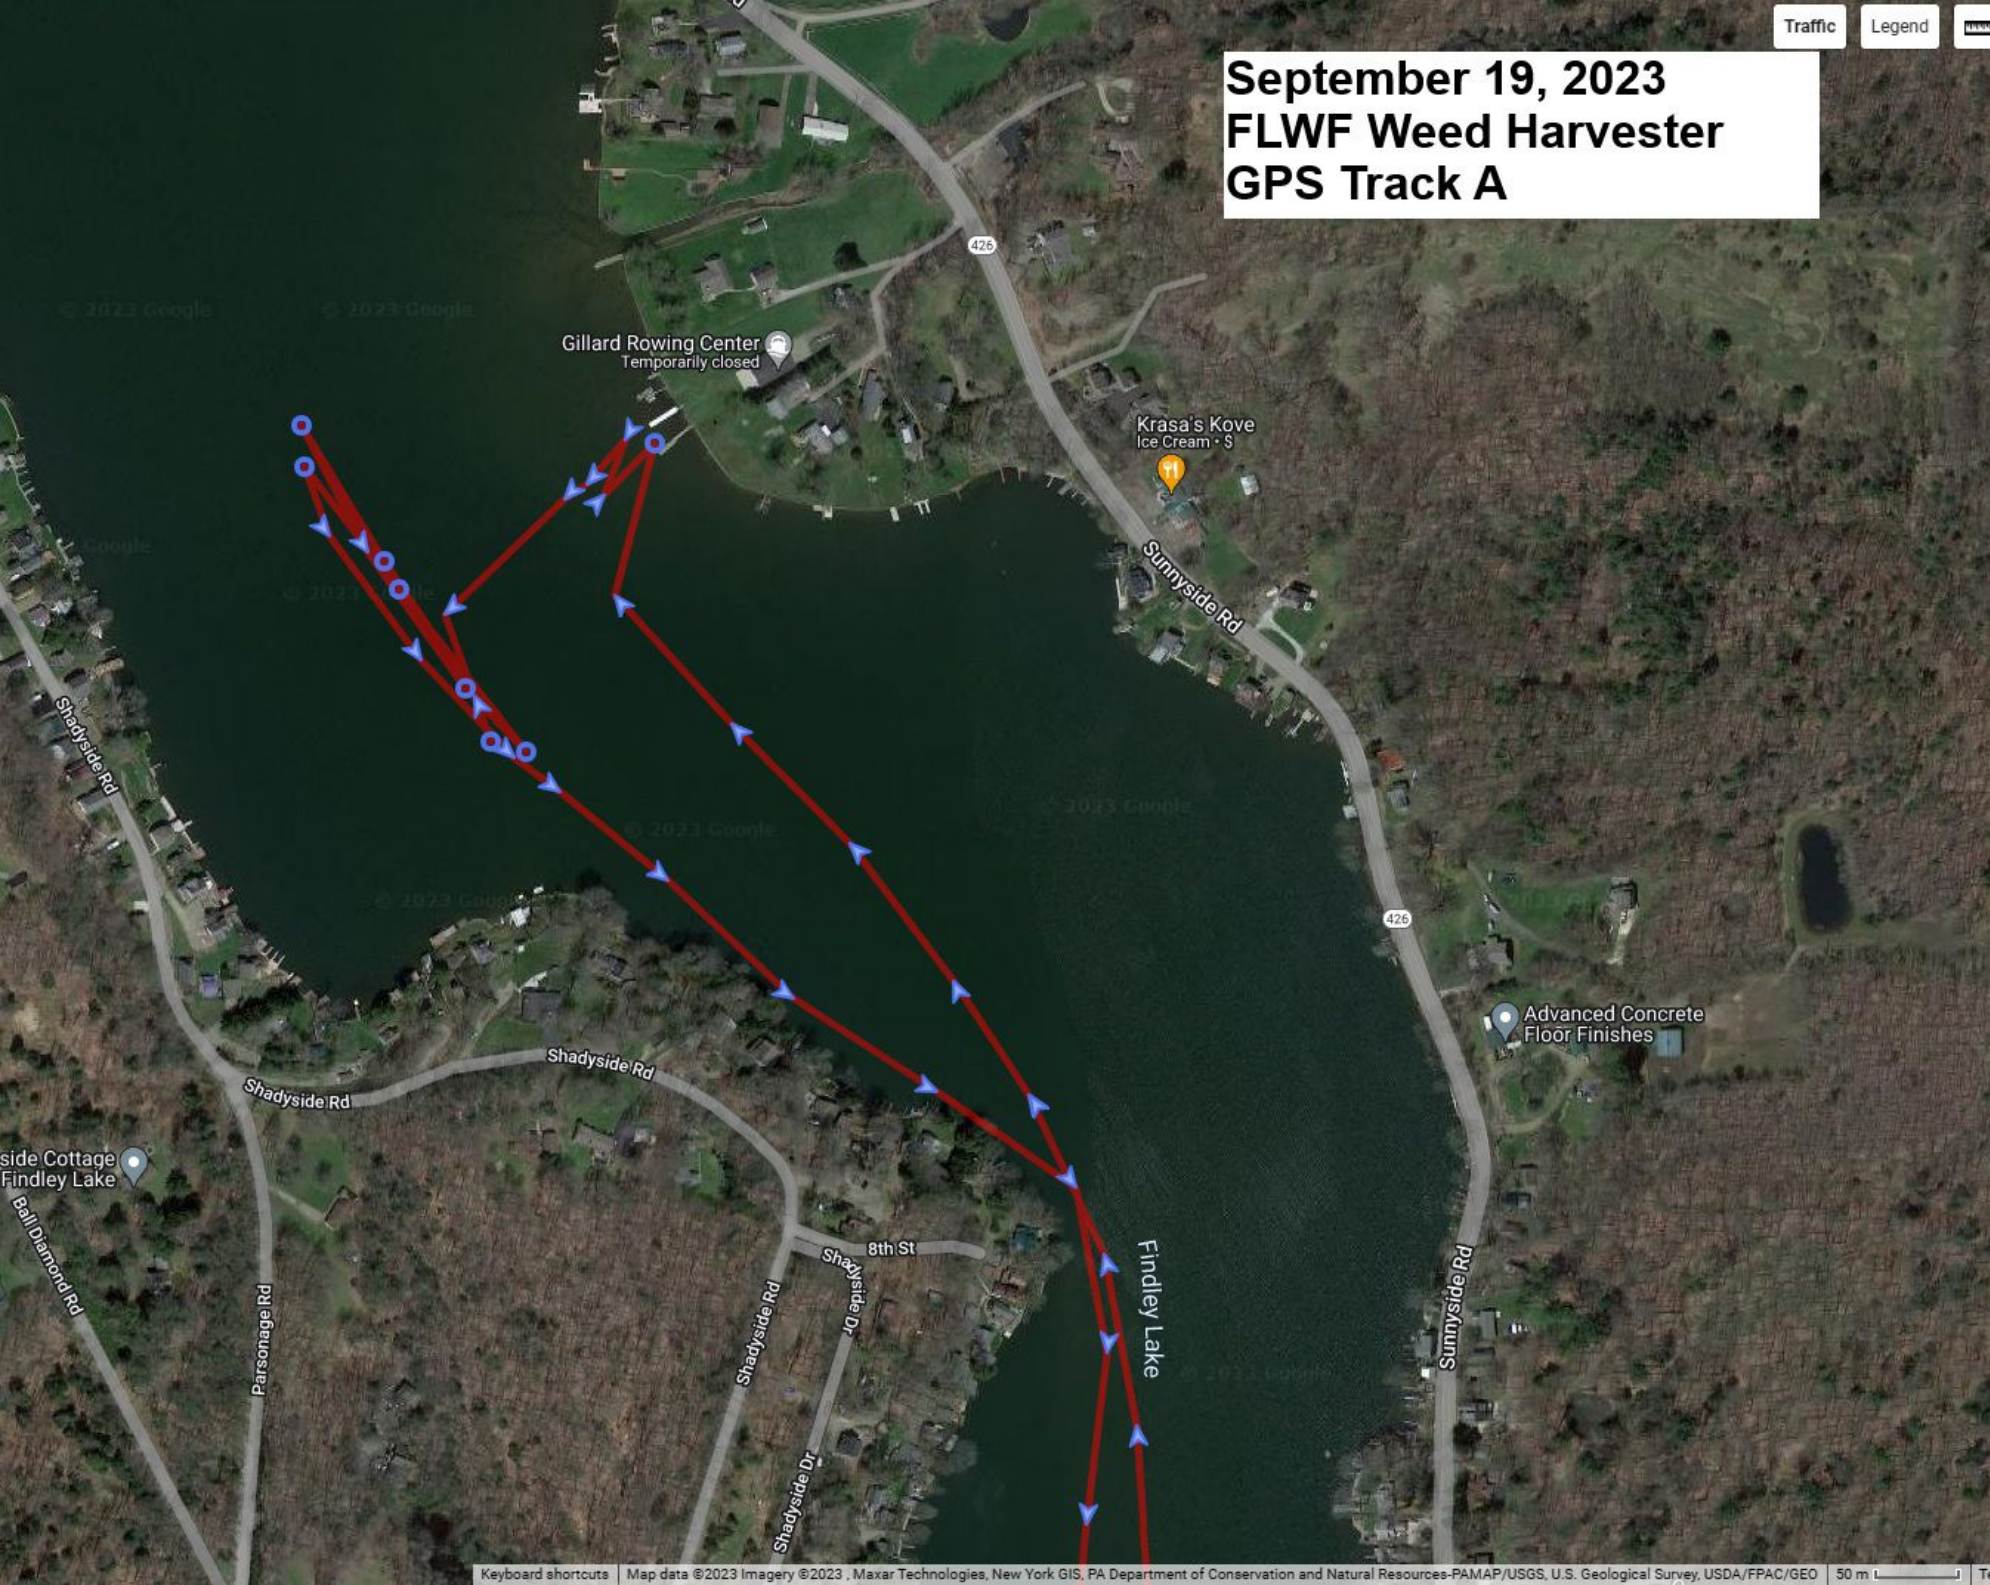

September 18, 2023 FLWF Weed Harvester GPS Track

Traffic

Legend

September 19, 2023 FLWF Weed Harvester GPS Track A

September 19, 2023 FLWF Weed Harvester GPS Track B

**Bins of Harvested Weeds Hauled
out of Watershed**

FINAL REPORT FOR 2023

Year-to-date thru September 23, 2023
Bins This Week: **1**
YTD Total Bins: **117**
Approx. Tons* \approx **585**