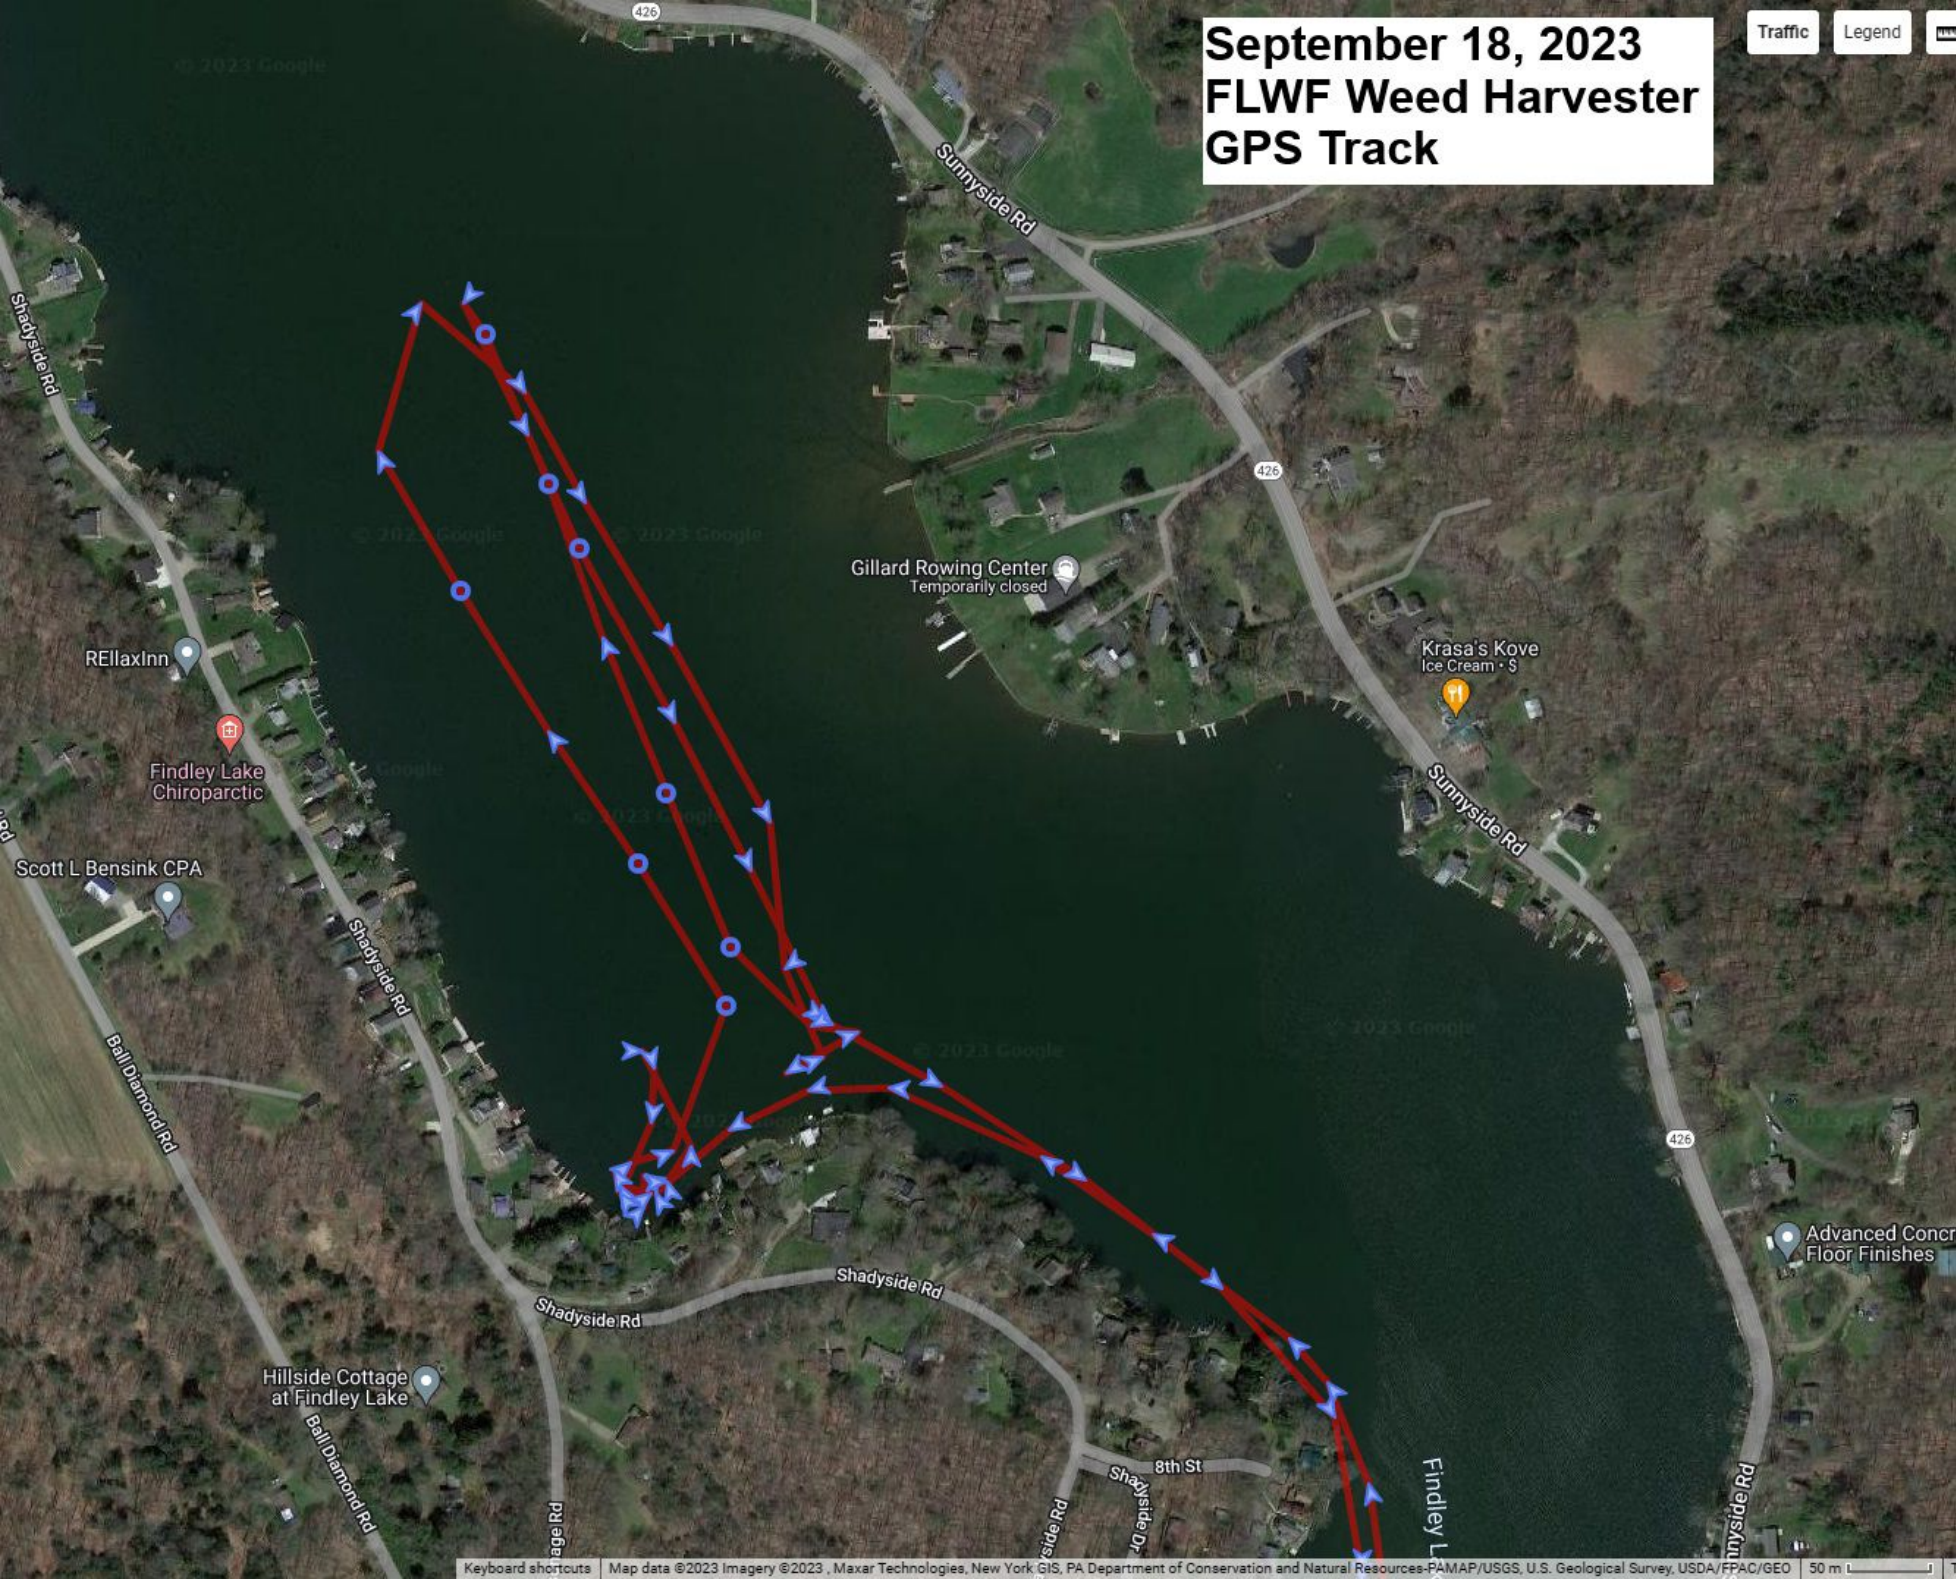

September 18, 2023 FLWF Weed Harvester GPS Track

Traffic

Legend

September 19, 2023 FLWF Weed Harvester GPS Track A

September 19, 2023 FLWF Weed Harvester GPS Track B

**Bins of Harvested Weeds Hauled
out of Watershed**

FINAL REPORT FOR 2023

Year-to-date thru September 23, 2023
Bins This Week: **1**
YTD Total Bins: **117**
Approx. Tons* \approx **585**