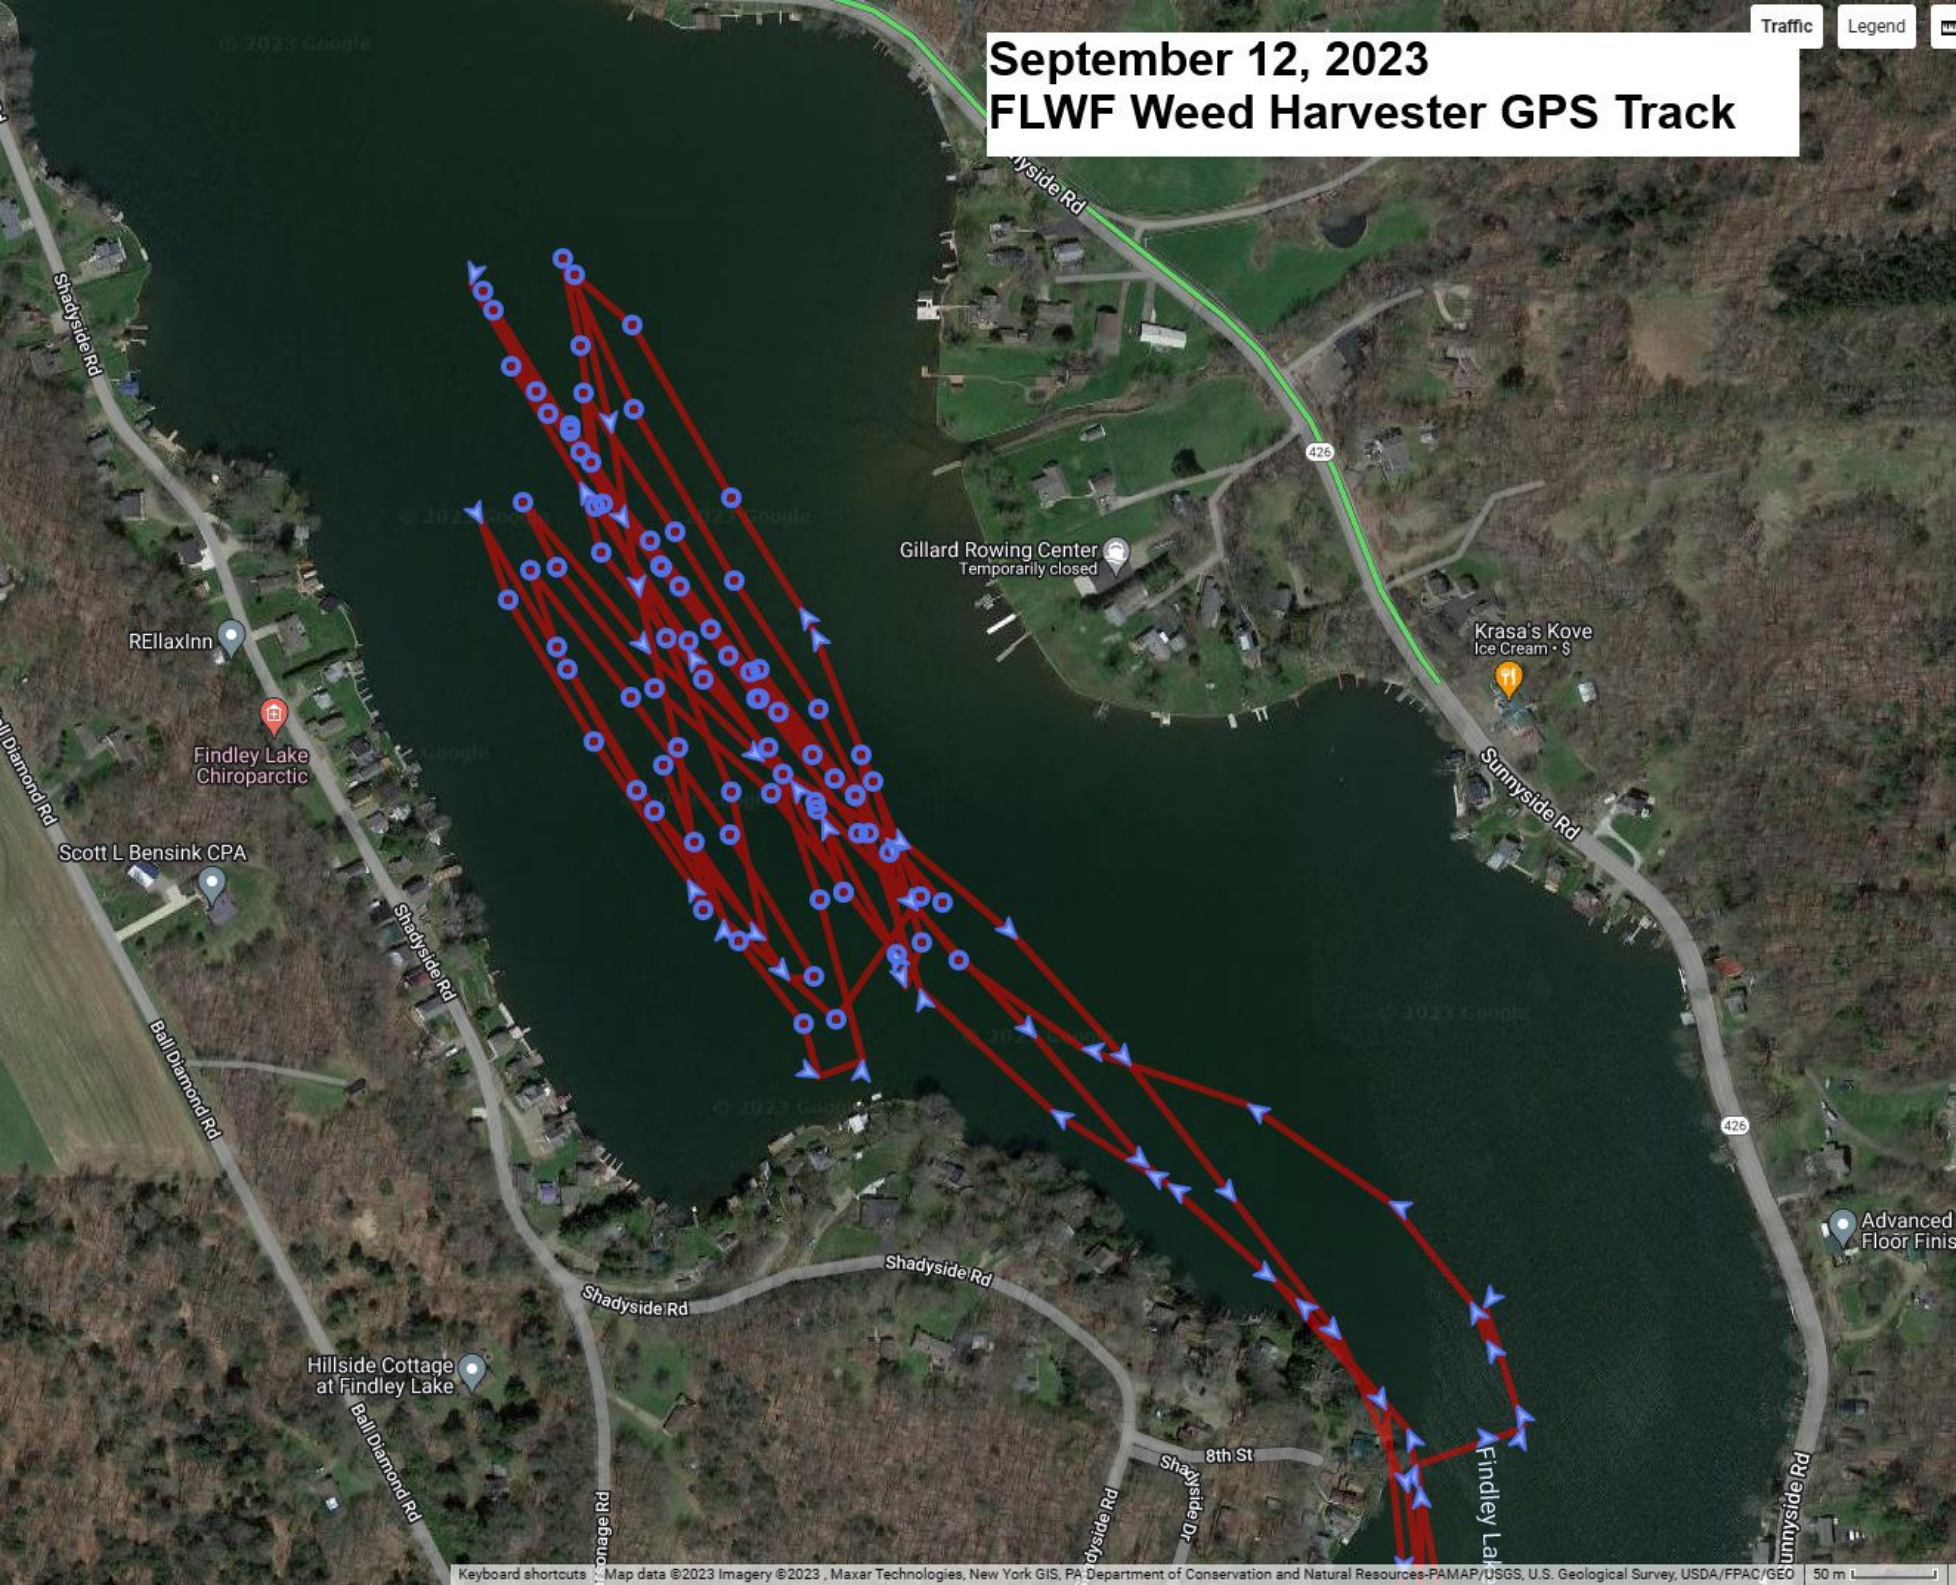

# September 11, 2023 FLWF Weed Harvester GPS Track

# September 12, 2023 FLWF Weed Harvester GPS Track

# September 13, 2023 FLWF Weed Harvester GPS Track

Legend

# September 14, 2023 FLWF Weed Harvester GPS Track-A

Legend

**September 14, 2023**  
**FLWF Weed Harvester GPS Track B**

**Bins of Harvested Weeds Hauled out of Watershed**

Year-to-date thru September 16, 2023