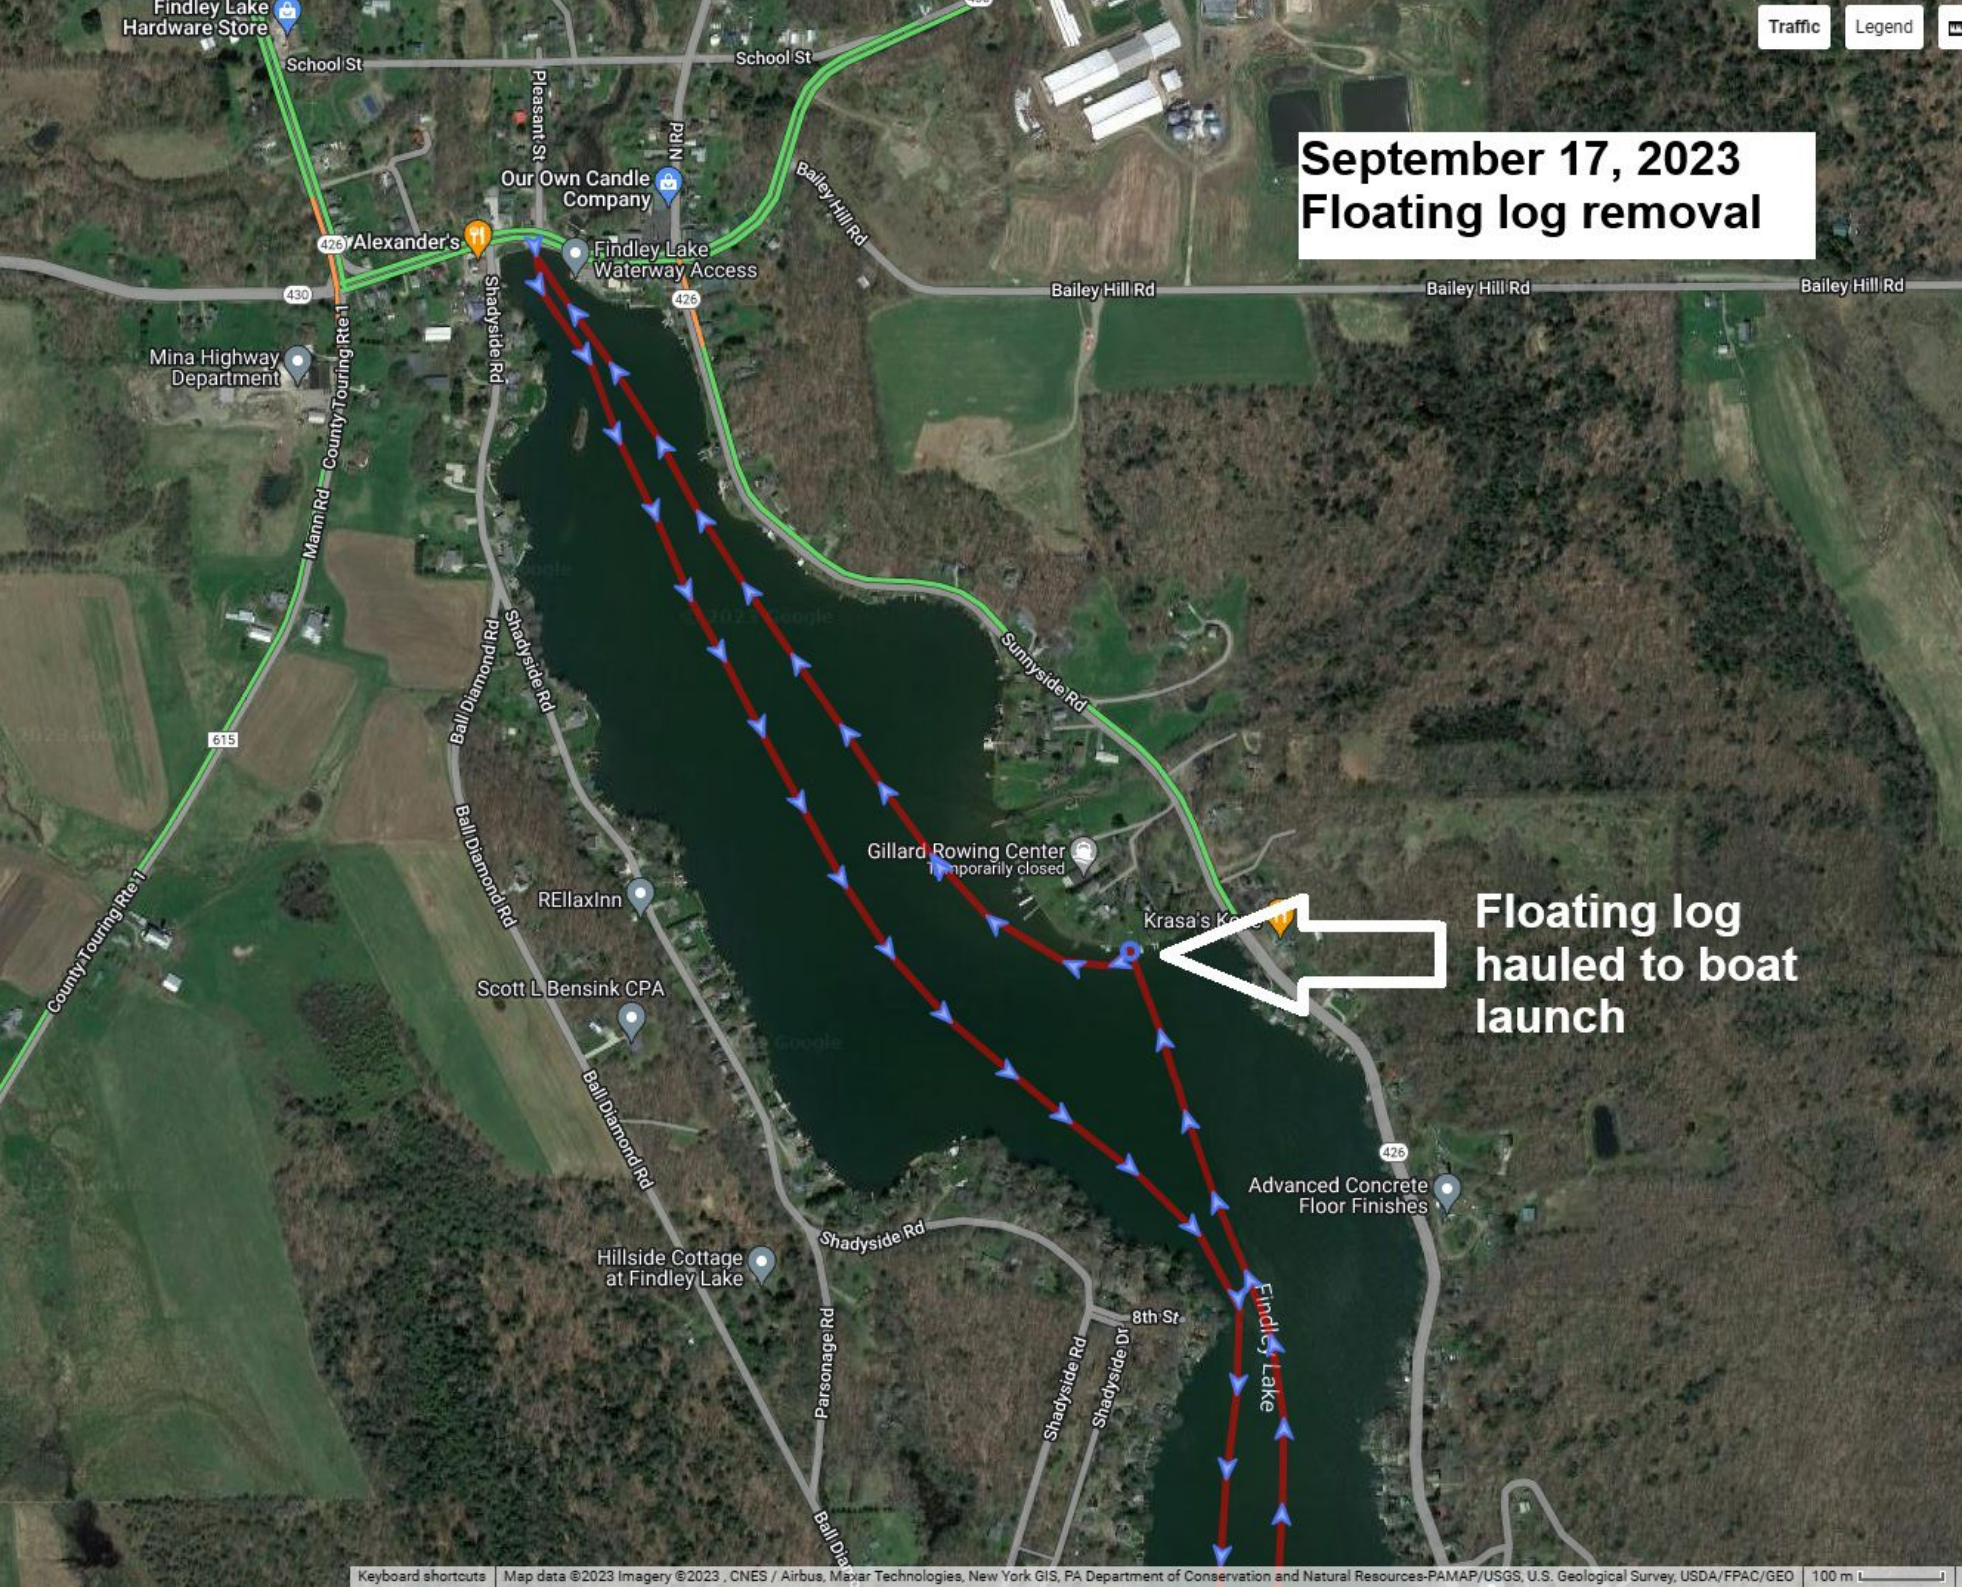

# September 14, 2023 FLWF Weed Harvester GPS Track-A

Legend

**September 14, 2023**  
**FLWF Weed Harvester GPS Track B**

**Bins of Harvested Weeds Hauled out of Watershed**

Year-to-date thru September 16, 2023

# September 17, 2023 Floating log removal

Floating log  
hauled to boat  
launch