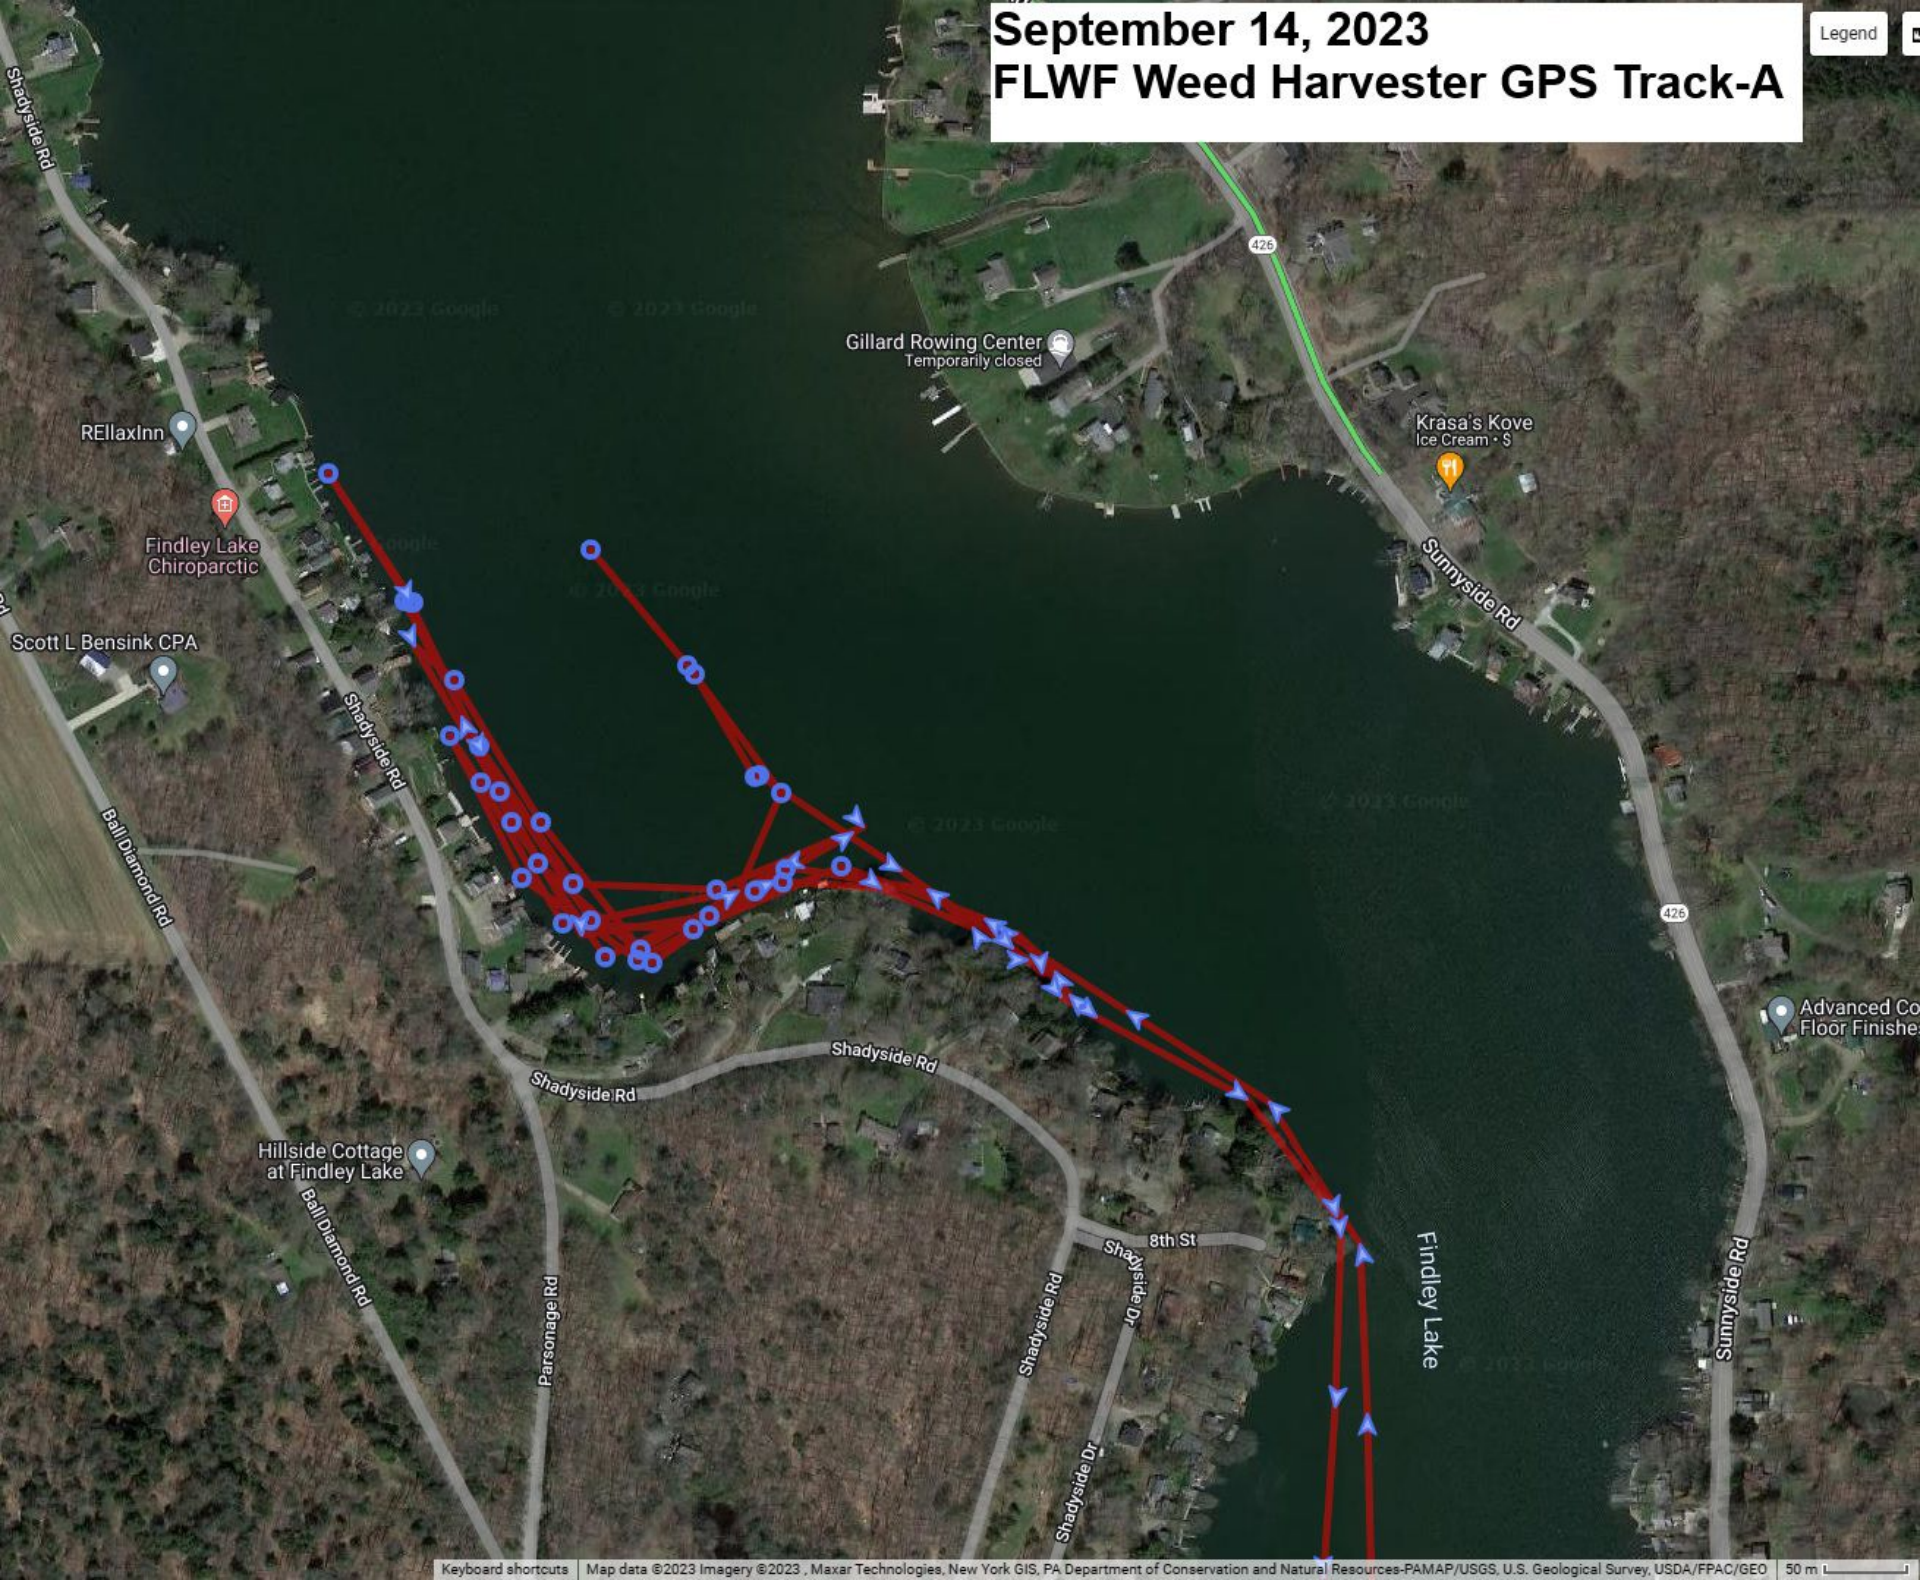

# September 12, 2023 FLWF Weed Harvester GPS Track

# September 13, 2023 FLWF Weed Harvester GPS Track

Legend

# September 14, 2023 FLWF Weed Harvester GPS Track-A

Legend

**September 14, 2023**  
**FLWF Weed Harvester GPS Track B**

**Bins of Harvested Weeds Hauled out of Watershed**

Year-to-date thru September 16, 2023

# September 17, 2023 Floating log removal

Floating log  
hauled to boat  
launch