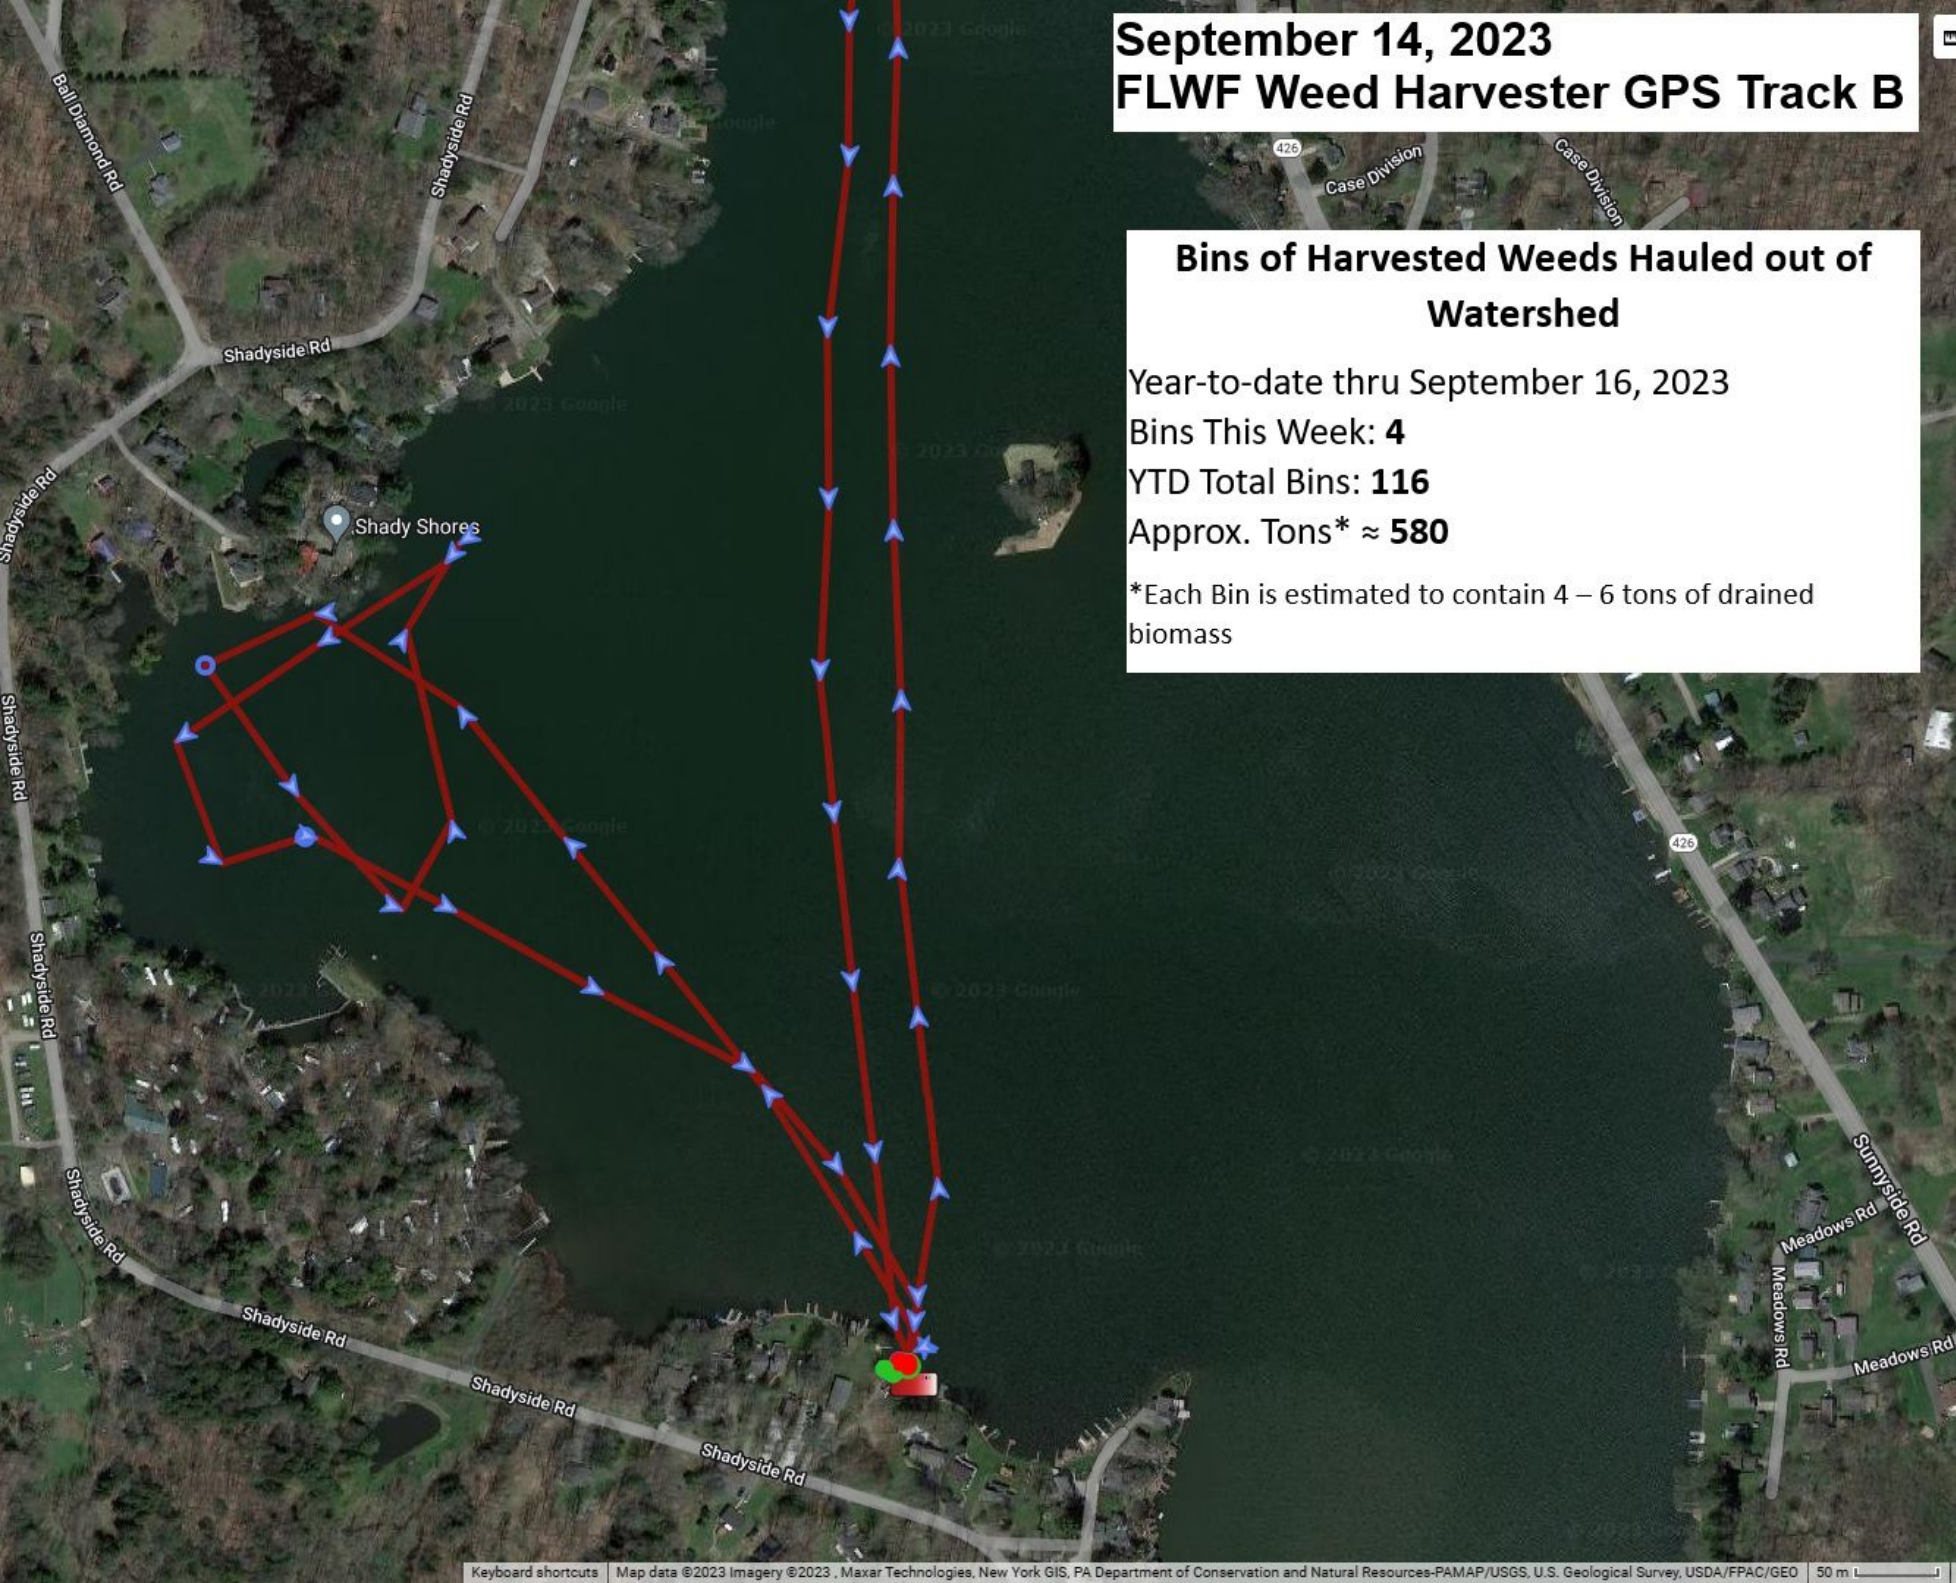

# September 13, 2023 FLWF Weed Harvester GPS Track

Legend

# September 14, 2023 FLWF Weed Harvester GPS Track-A

Legend

**September 14, 2023**  
**FLWF Weed Harvester GPS Track B**

**Bins of Harvested Weeds Hauled out of Watershed**

Year-to-date thru September 16, 2023

# September 17, 2023 Floating log removal

Floating log  
hauled to boat  
launch