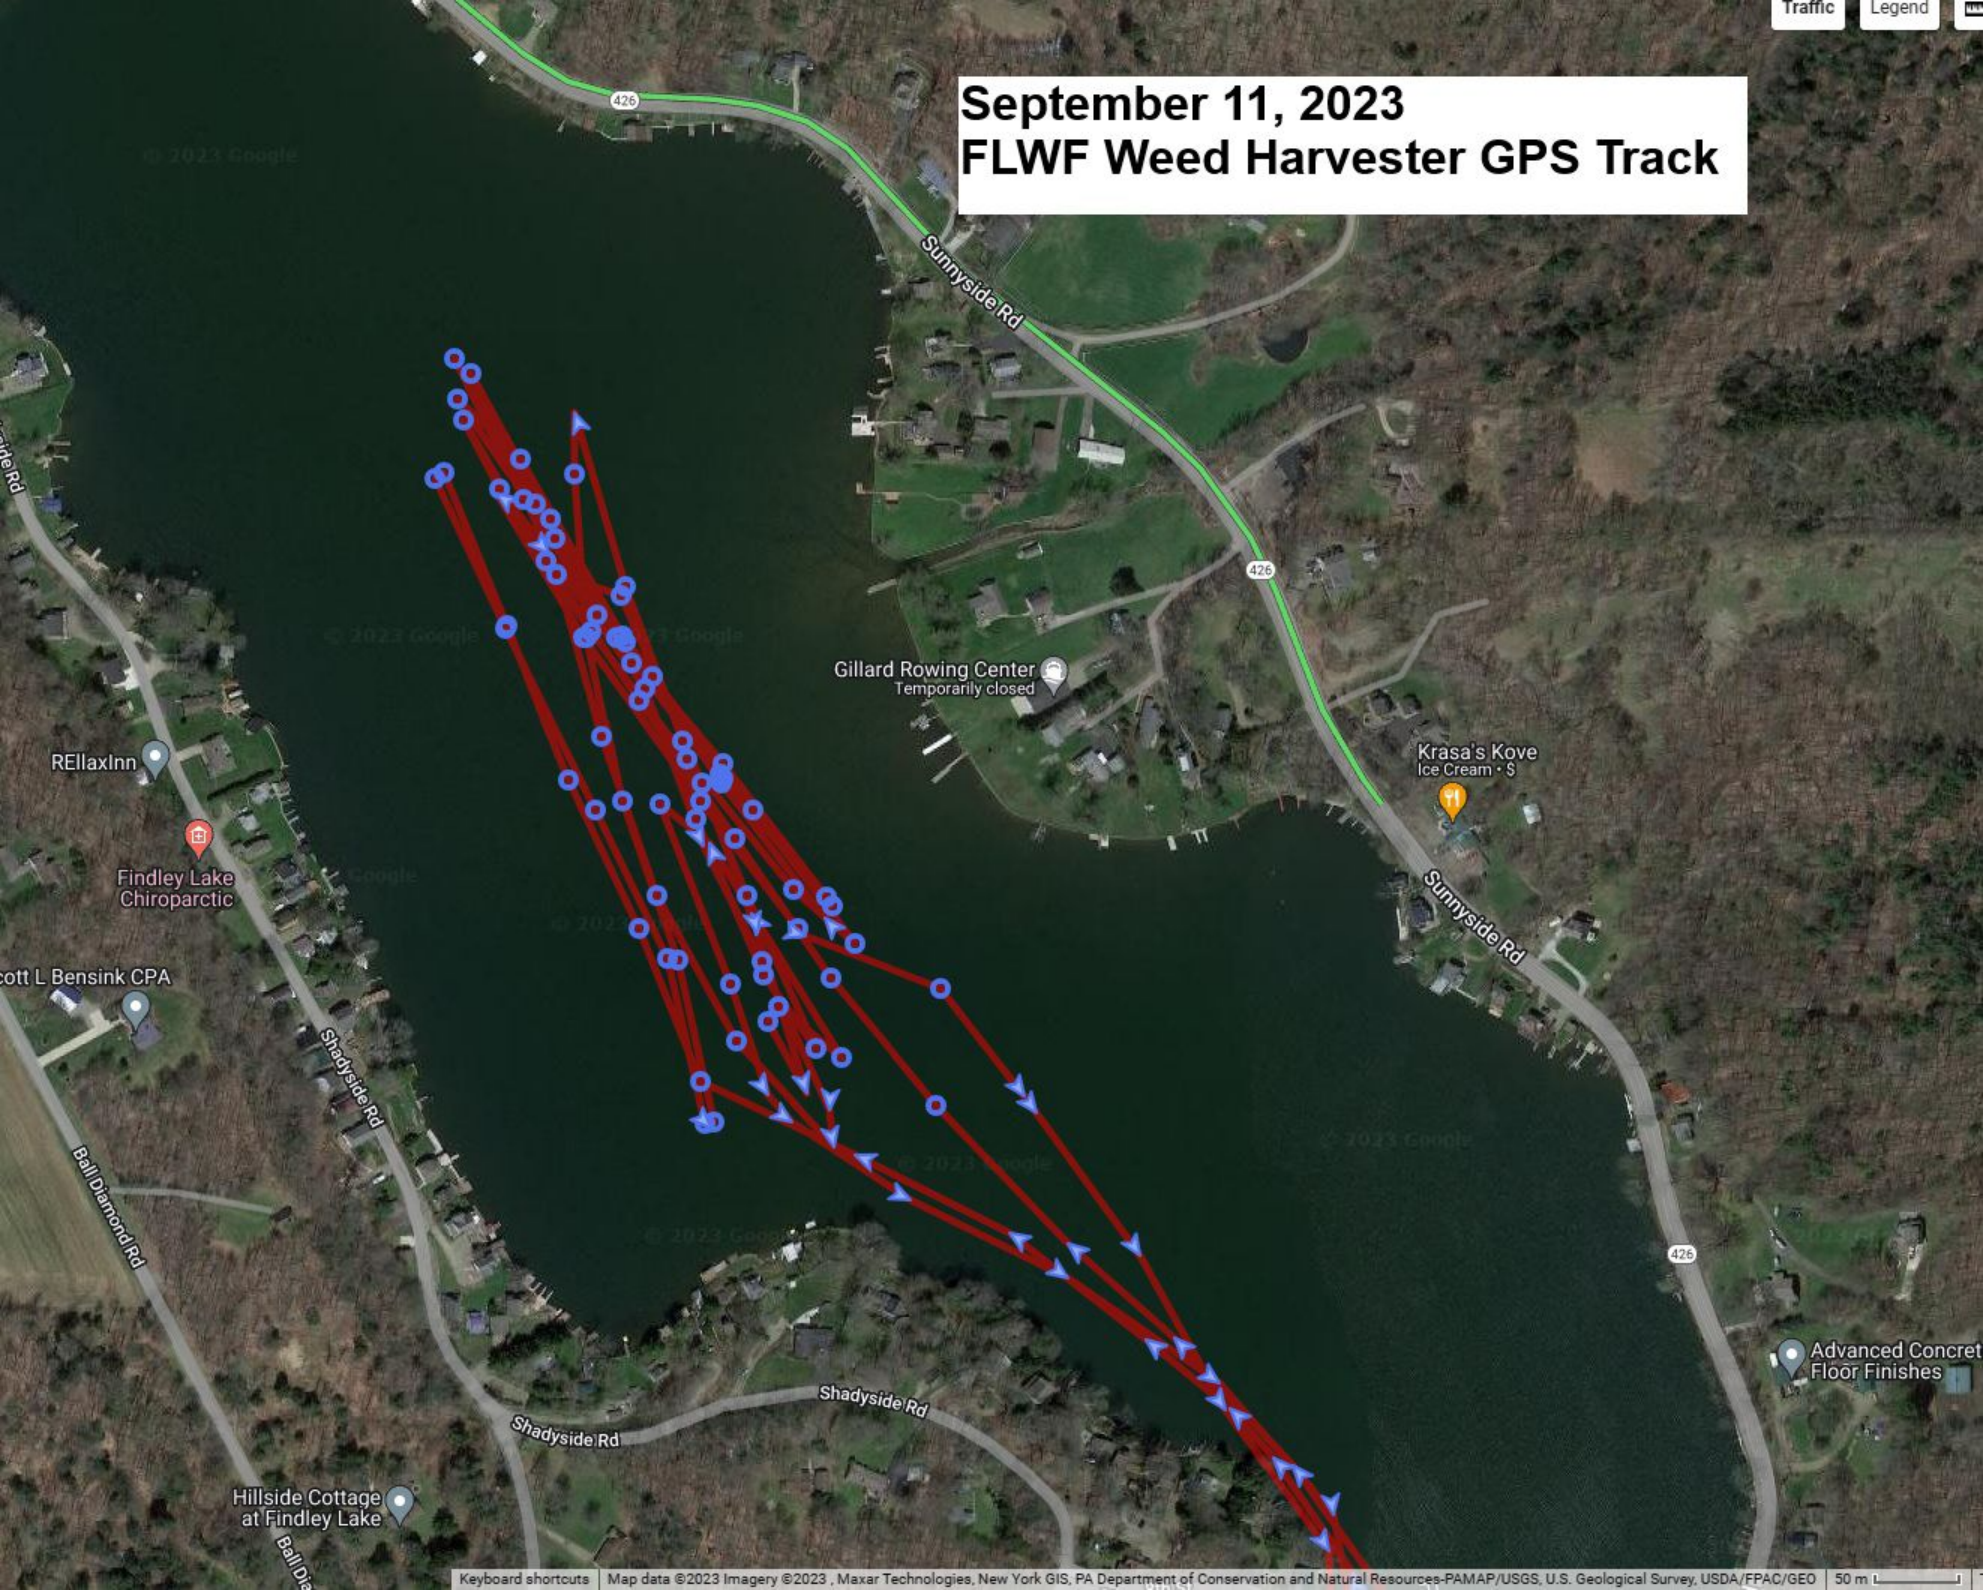

# September 11, 2023 FLWF Weed Harvester GPS Track

# September 12, 2023 FLWF Weed Harvester GPS Track

# September 13, 2023 FLWF Weed Harvester GPS Track

Legend

# September 14, 2023 FLWF Weed Harvester GPS Track-A

Legend

**September 14, 2023**  
**FLWF Weed Harvester GPS Track B**

**Bins of Harvested Weeds Hauled out of Watershed**

Year-to-date thru September 16, 2023