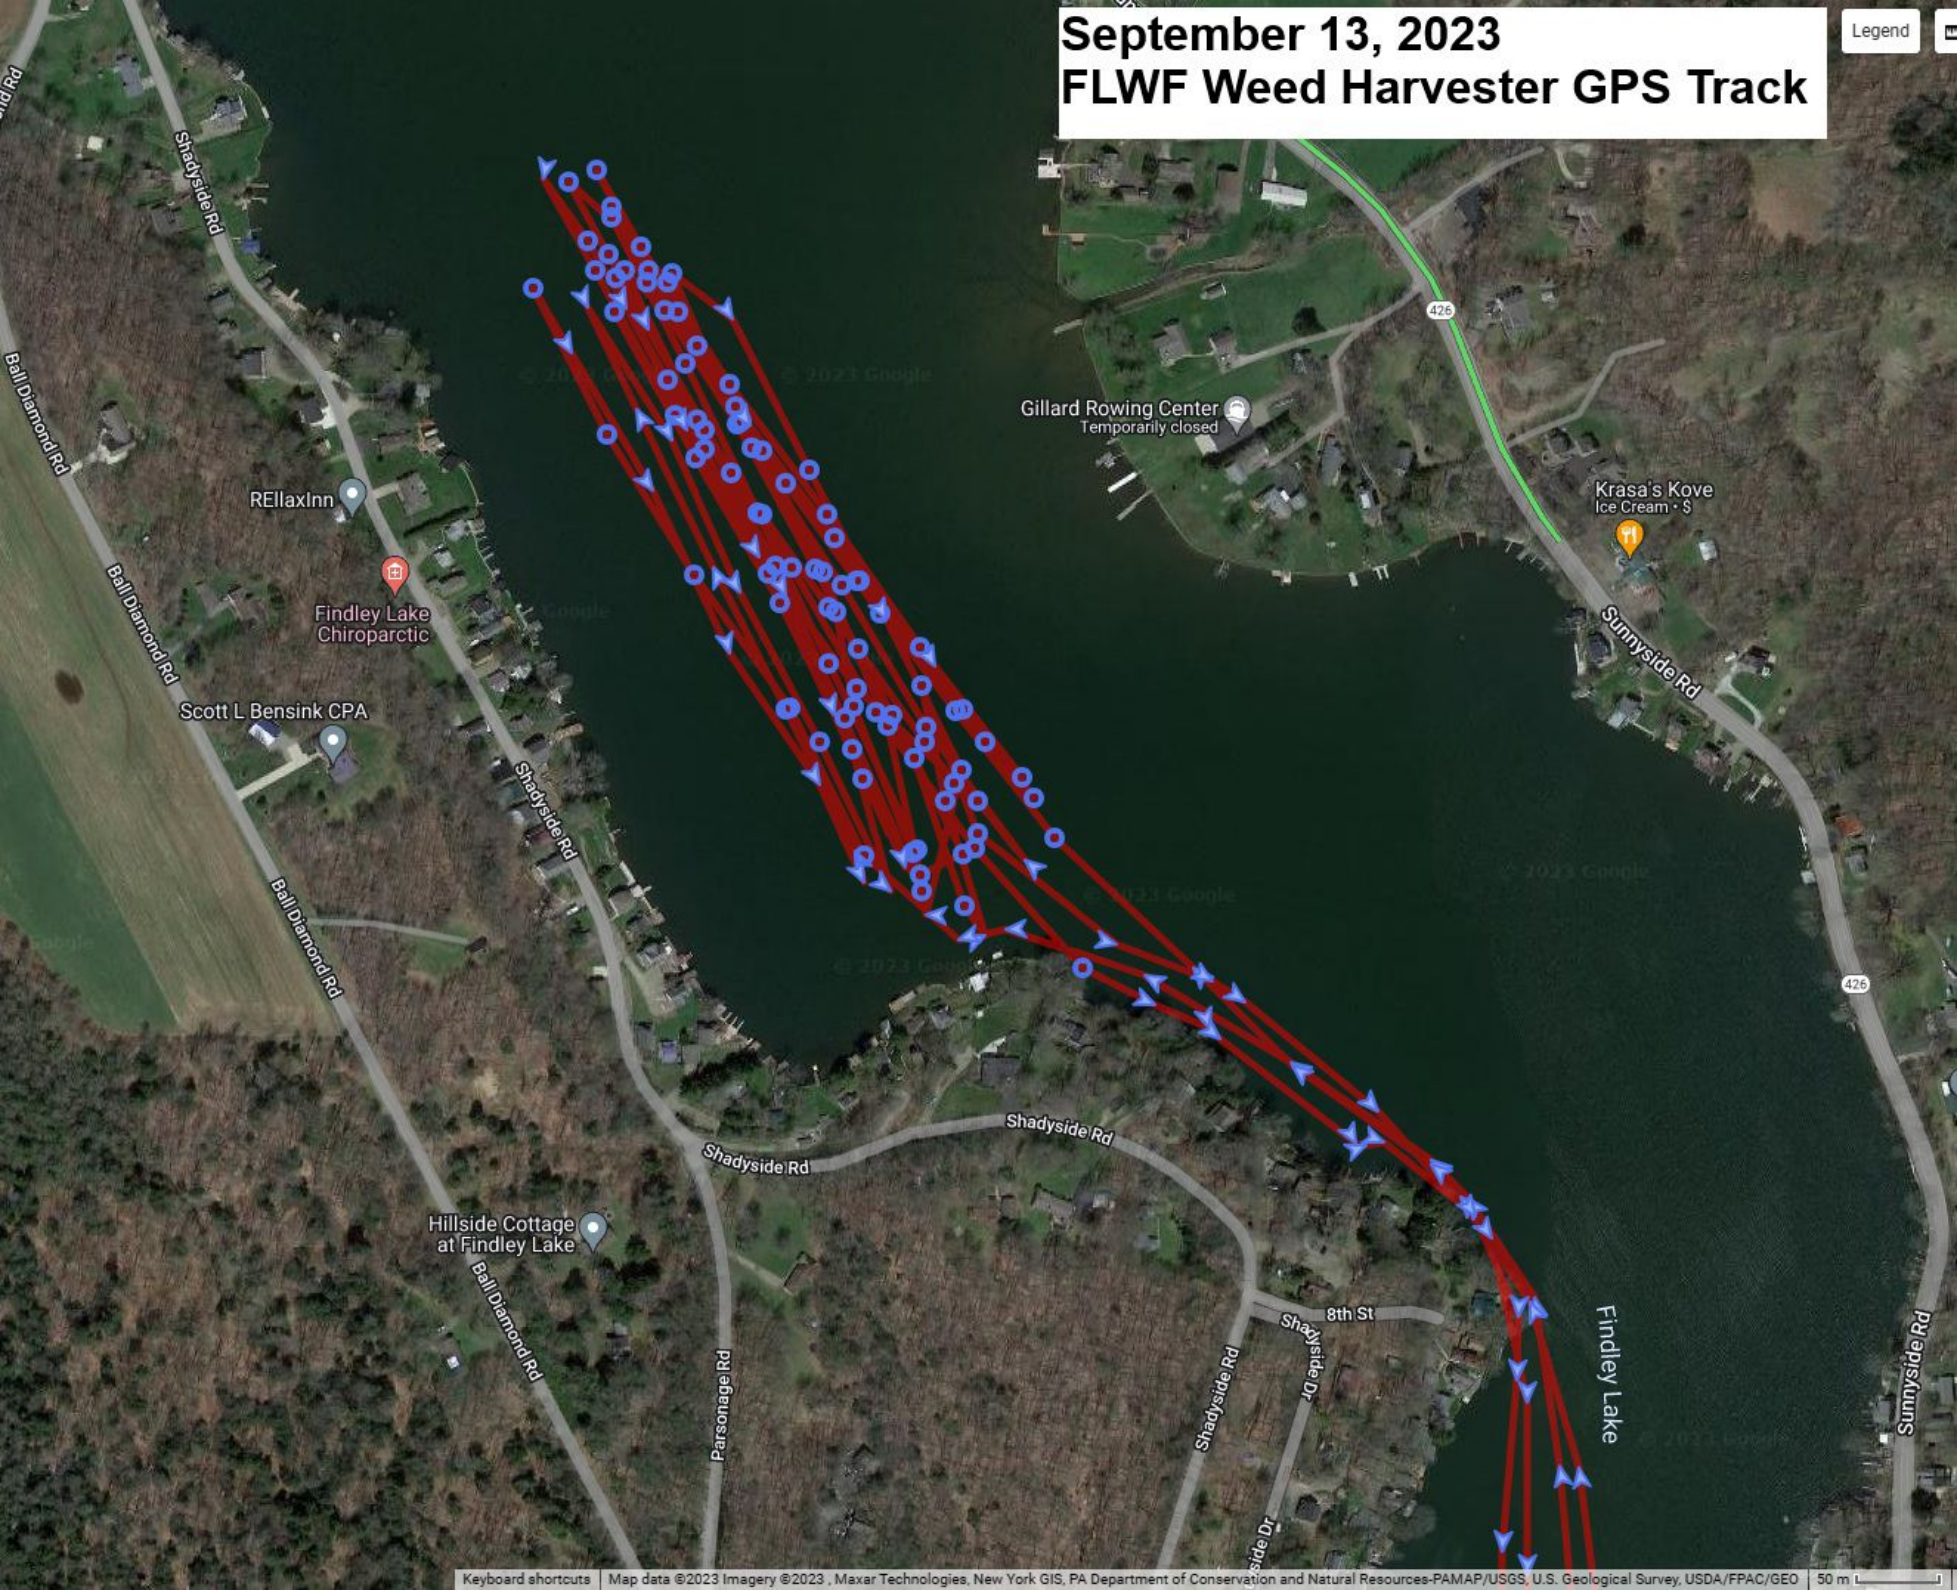

# September 11, 2023 FLWF Weed Harvester GPS Track

# September 12, 2023 FLWF Weed Harvester GPS Track

# September 13, 2023 FLWF Weed Harvester GPS Track

Legend

# September 14, 2023 FLWF Weed Harvester GPS Track-A

Legend

**September 14, 2023**  
**FLWF Weed Harvester GPS Track B**

**Bins of Harvested Weeds Hauled out of Watershed**

Year-to-date thru September 16, 2023