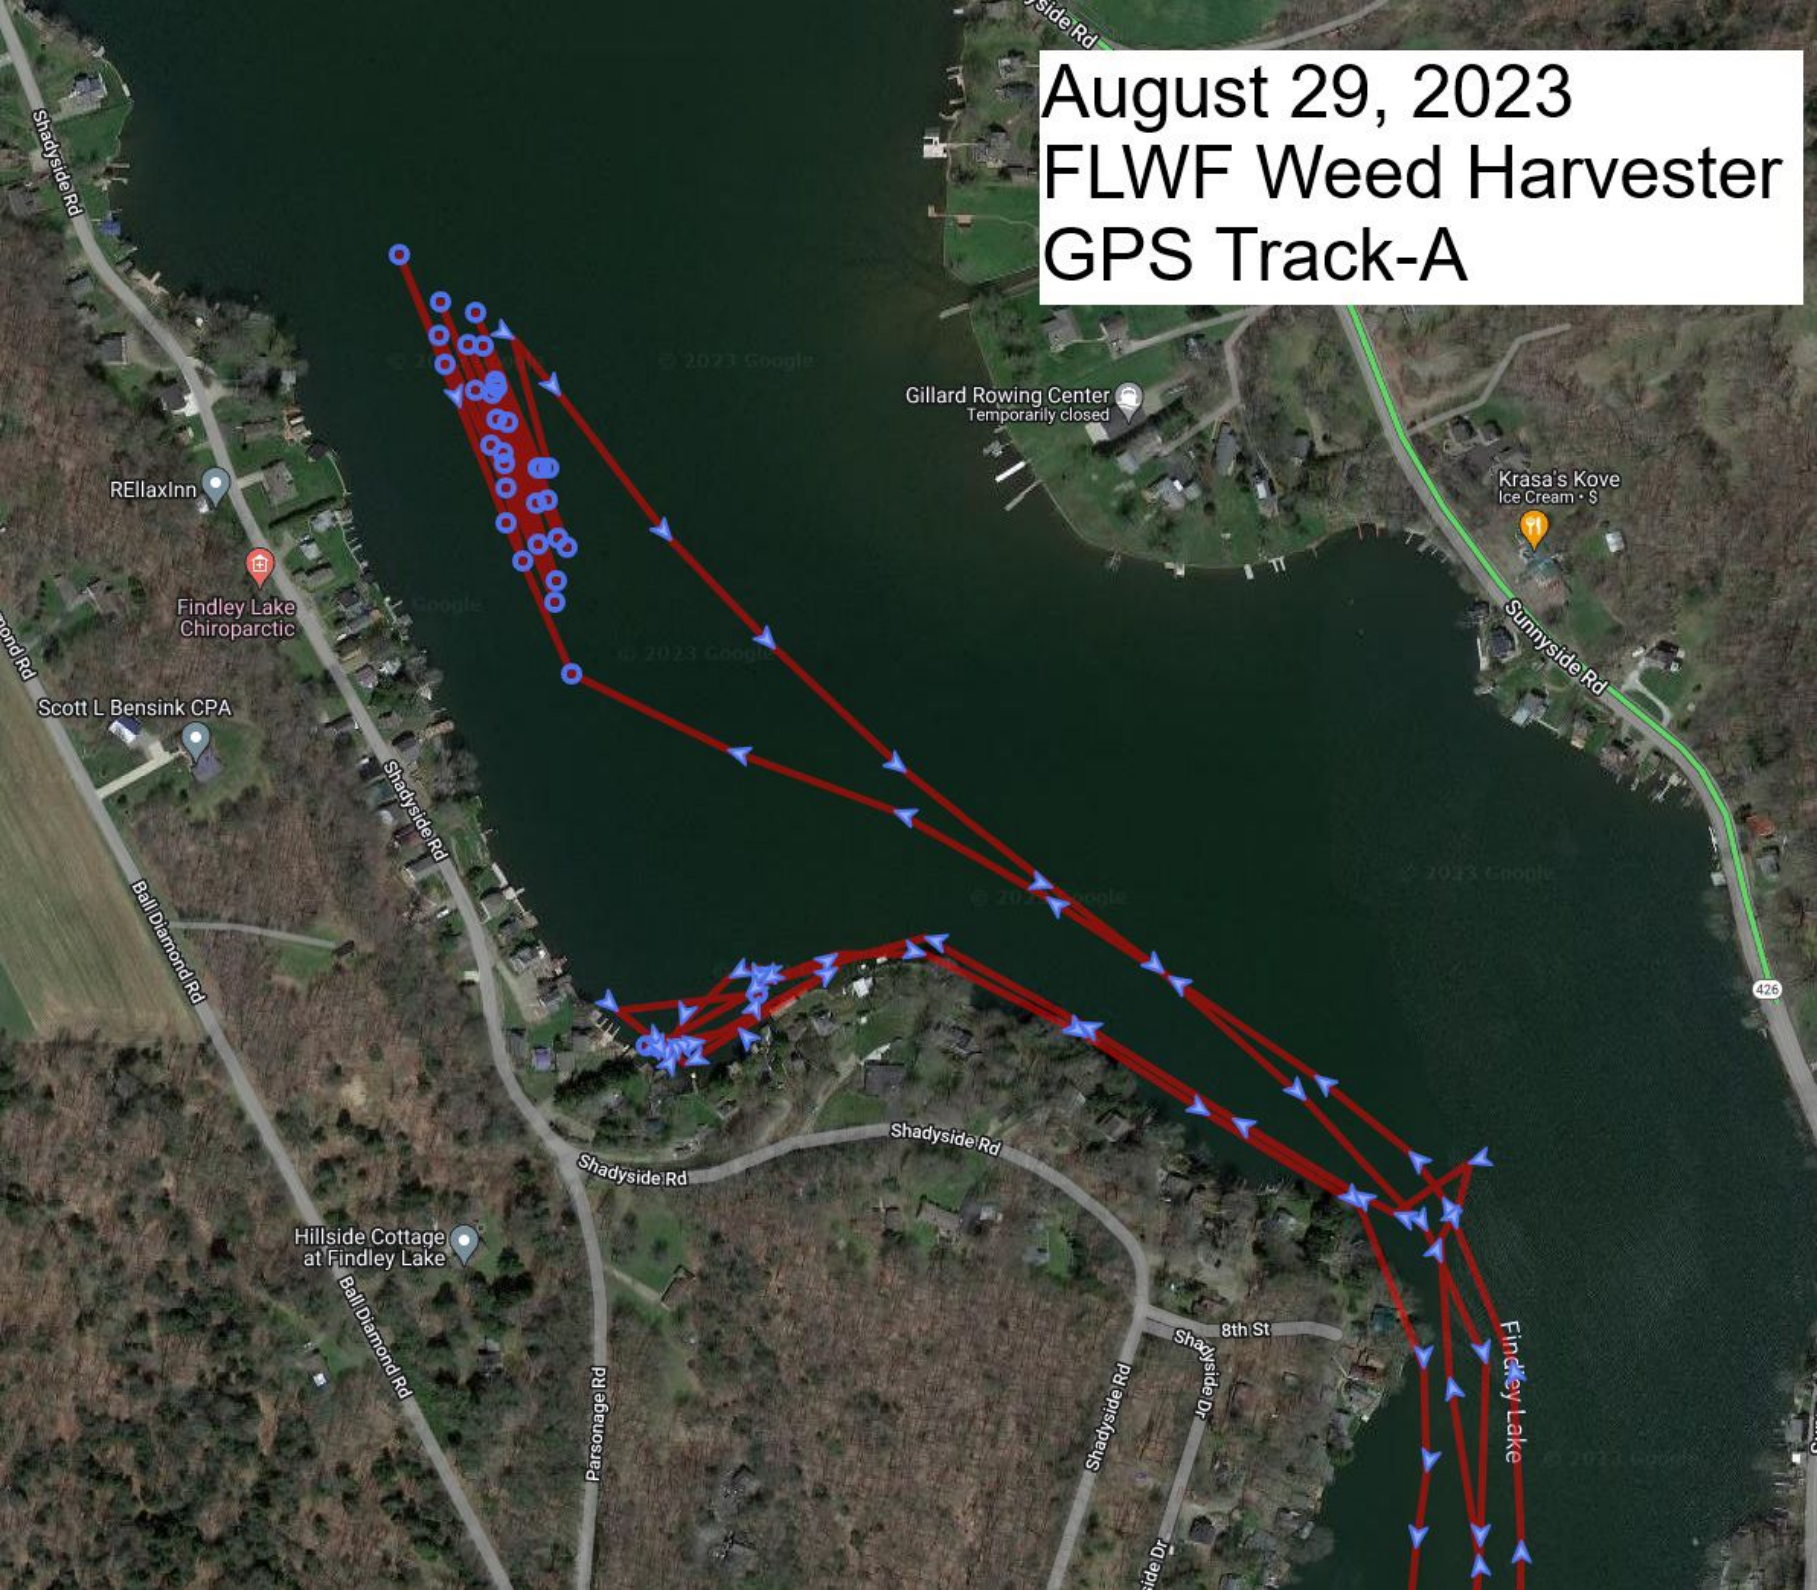

August 27, 2023  
FLWF Weed Harvester  
GPS Track

# August 28, 2023 FLWF Weed Harvester GPS Track

# August 29, 2023 FLWF Weed Harvester GPS Track-A

August 29, 2023  
FLWF Weed Harvester  
GPS Track-B

August 30, 2023  
FLWF Weed Harvester  
GPS Track

Search Box

# September 1, 2023 FLWF Weed Harvester GPS Track-B

Traffic Legend