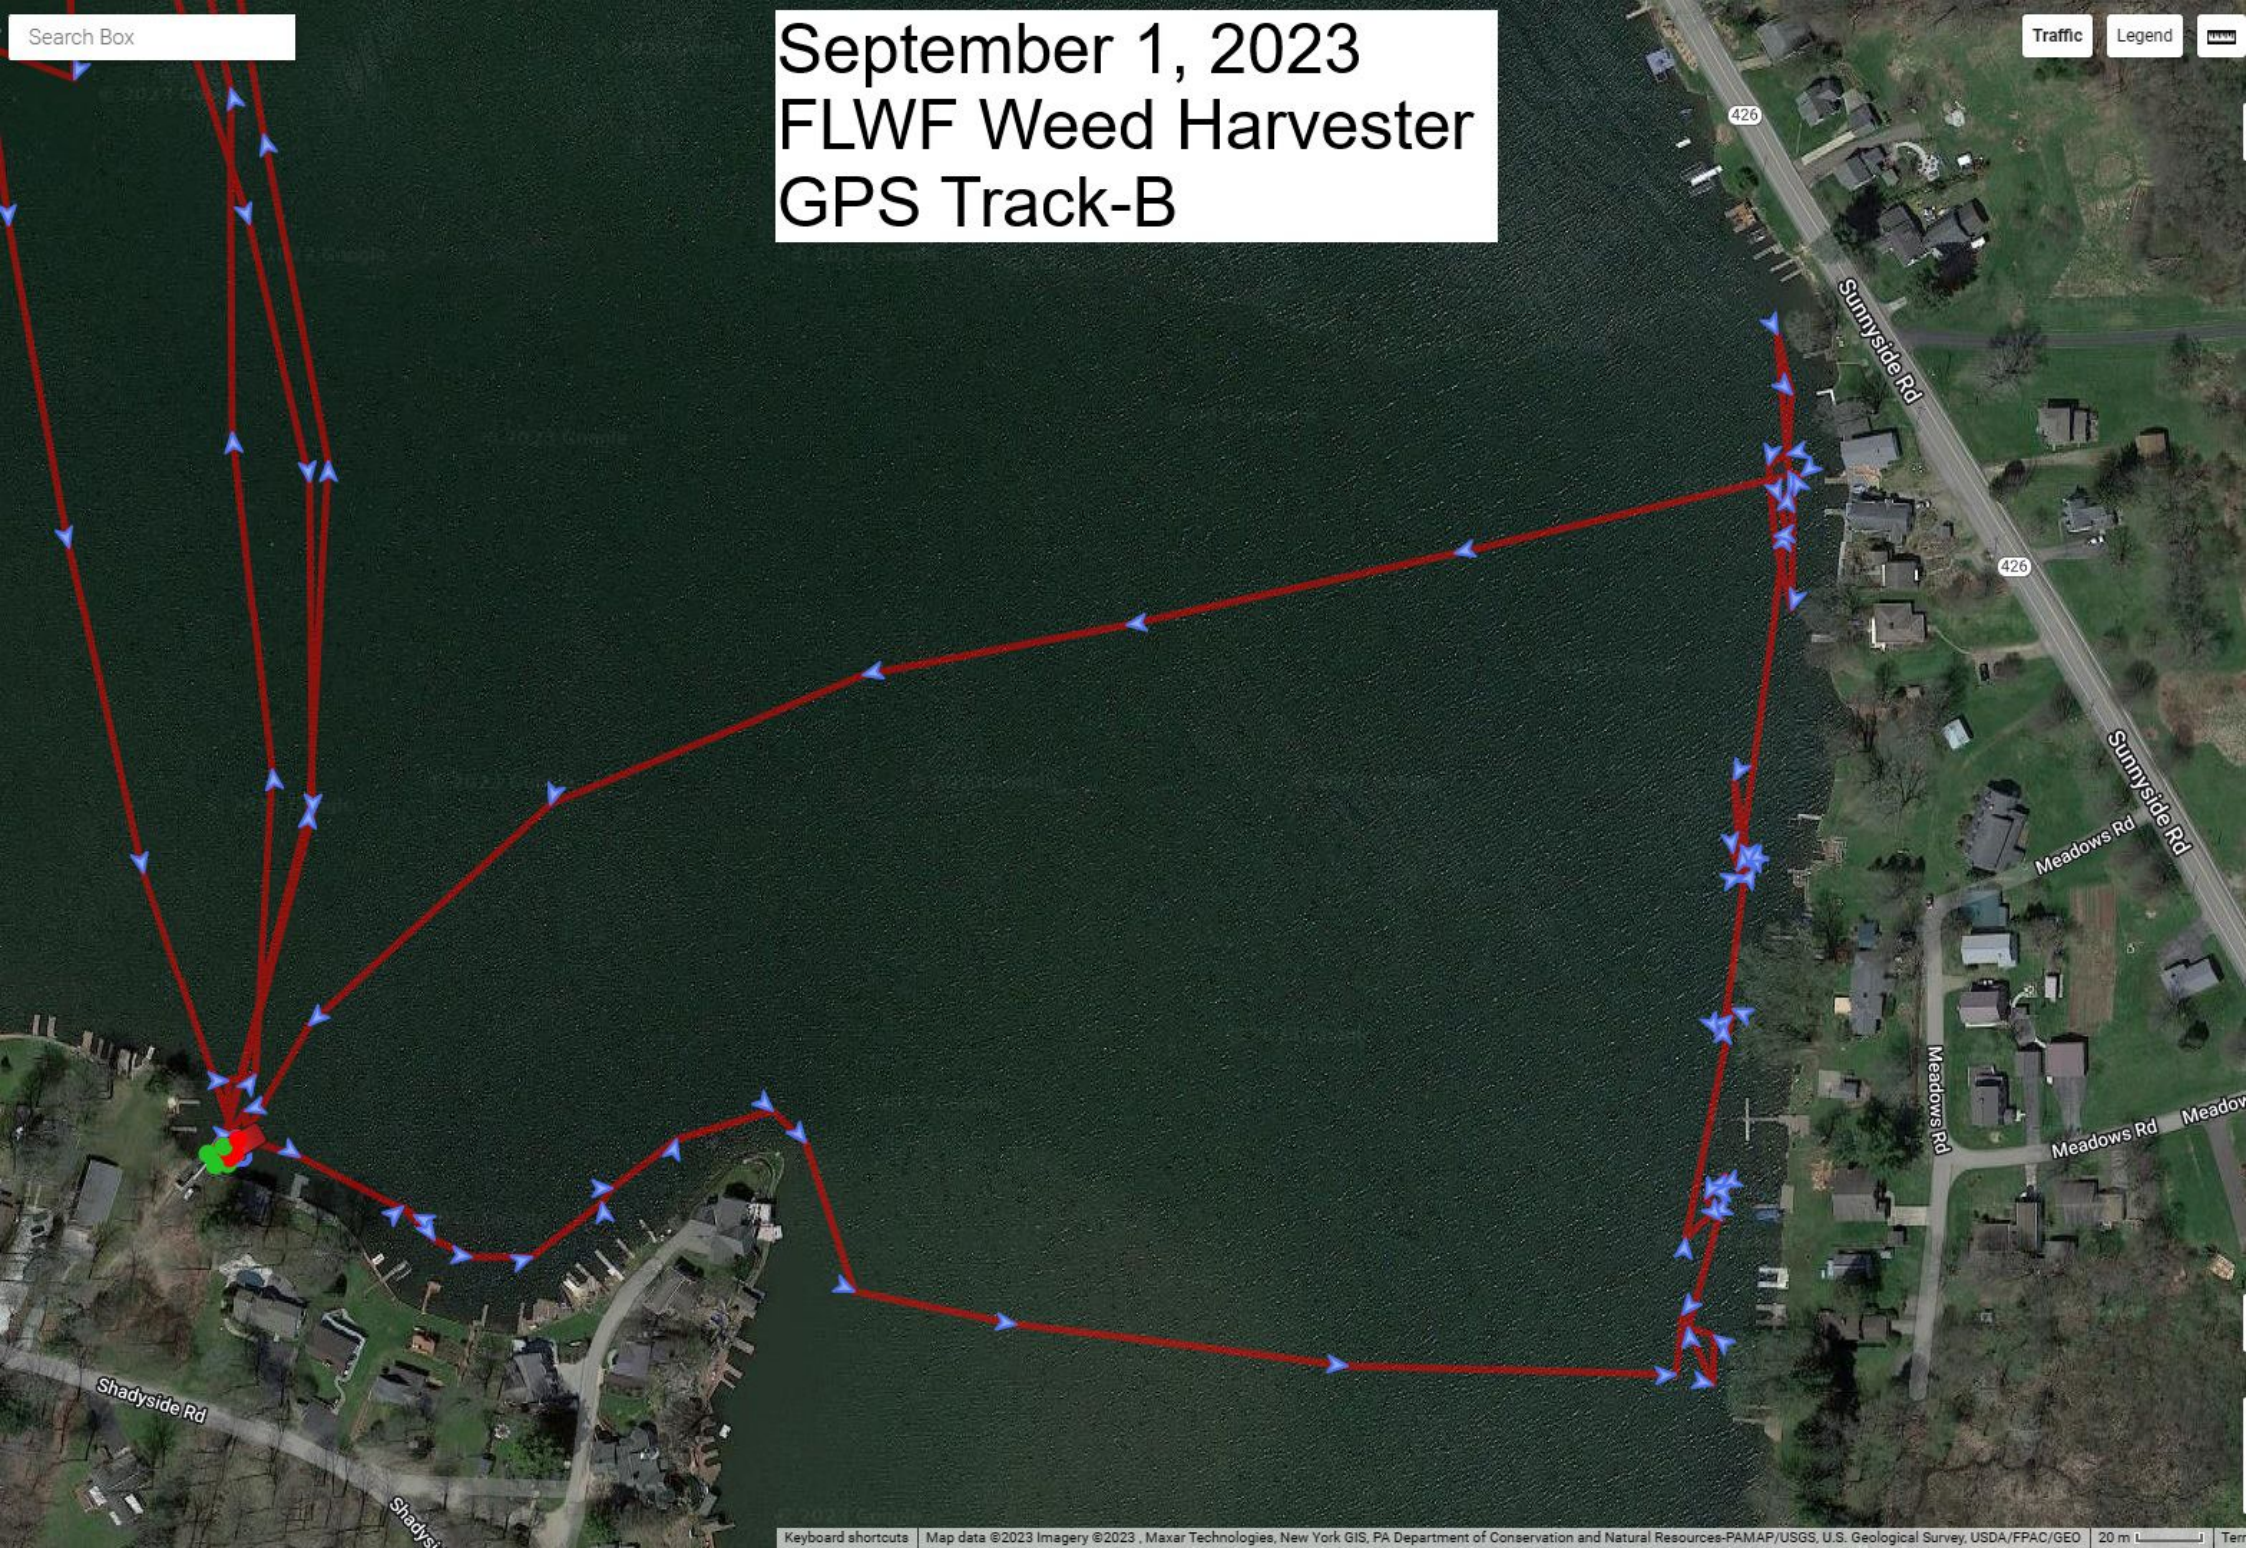

# August 29, 2023 FLWF Weed Harvester GPS Track-A

August 29, 2023  
FLWF Weed Harvester  
GPS Track-B

August 30, 2023  
FLWF Weed Harvester  
GPS Track

Search Box

# August 31, 2023 FLWF Weed Harvester GPS Track

September 1, 2023  
FLWF Weed Harvester  
GPS Track-A

Search Box

# September 1, 2023 FLWF Weed Harvester GPS Track-B

Traffic Legend

# September 2, 2023 FLWF Weed Harvester GPS Track