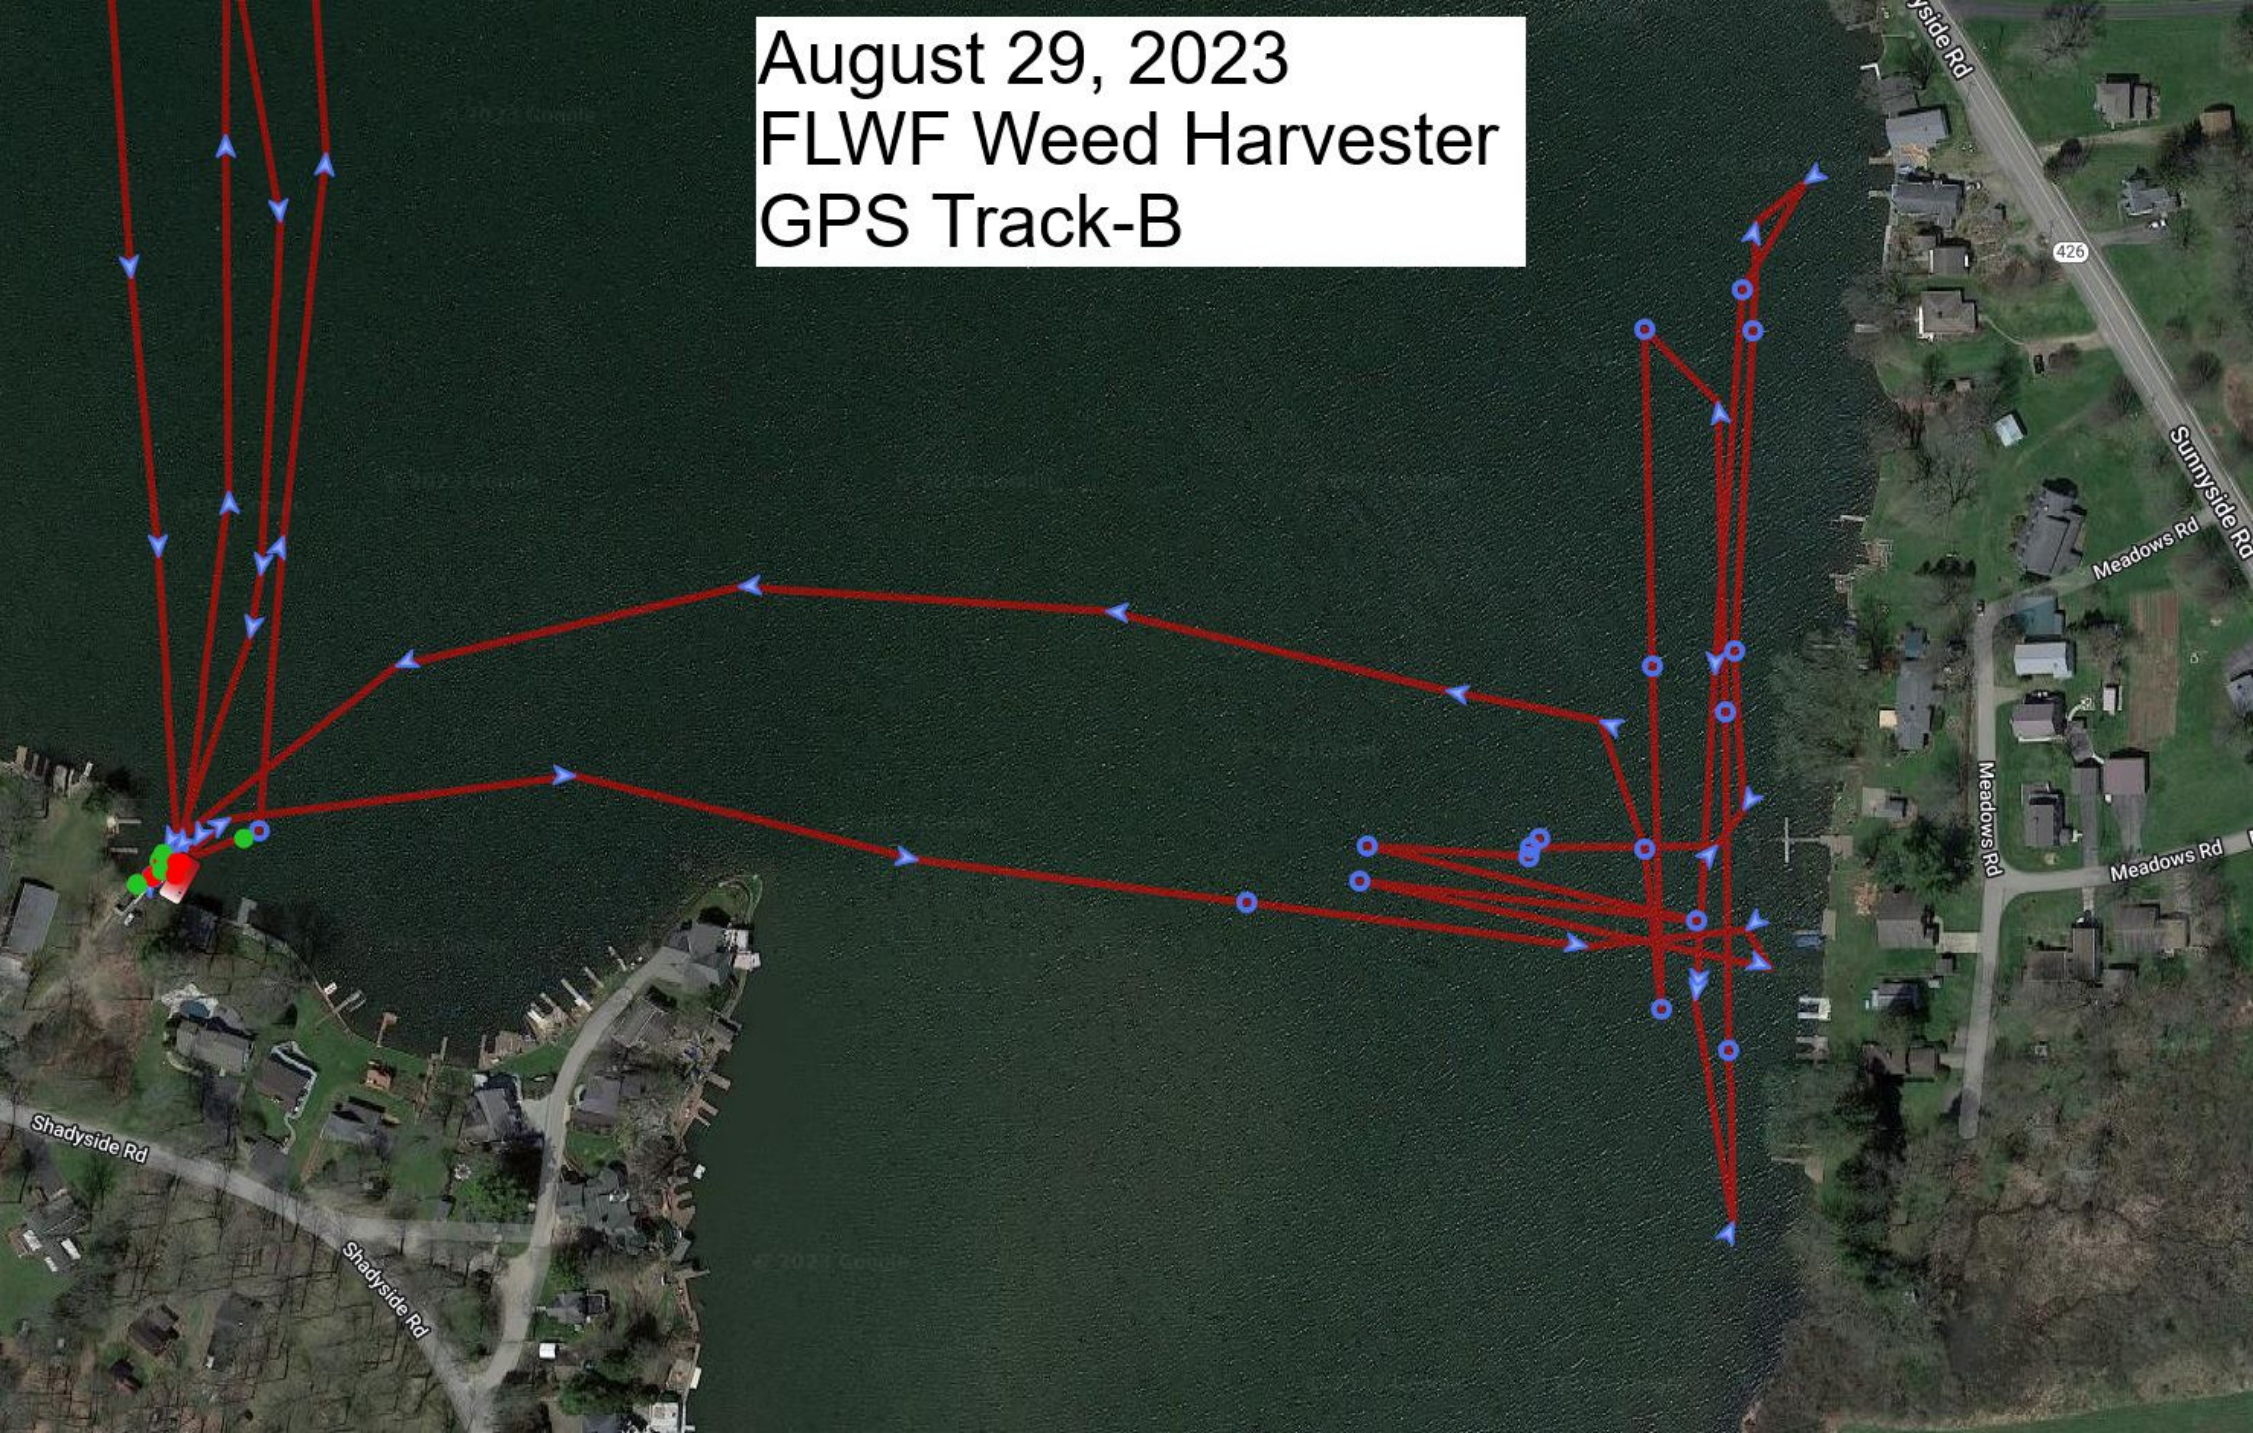

# August 28, 2023 FLWF Weed Harvester GPS Track

# August 29, 2023 FLWF Weed Harvester GPS Track-A

August 29, 2023  
FLWF Weed Harvester  
GPS Track-B

August 30, 2023  
FLWF Weed Harvester  
GPS Track

Search Box

# August 31, 2023 FLWF Weed Harvester GPS Track

September 1, 2023  
FLWF Weed Harvester  
GPS Track-A

Search Box

# September 1, 2023 FLWF Weed Harvester GPS Track-B

Traffic Legend