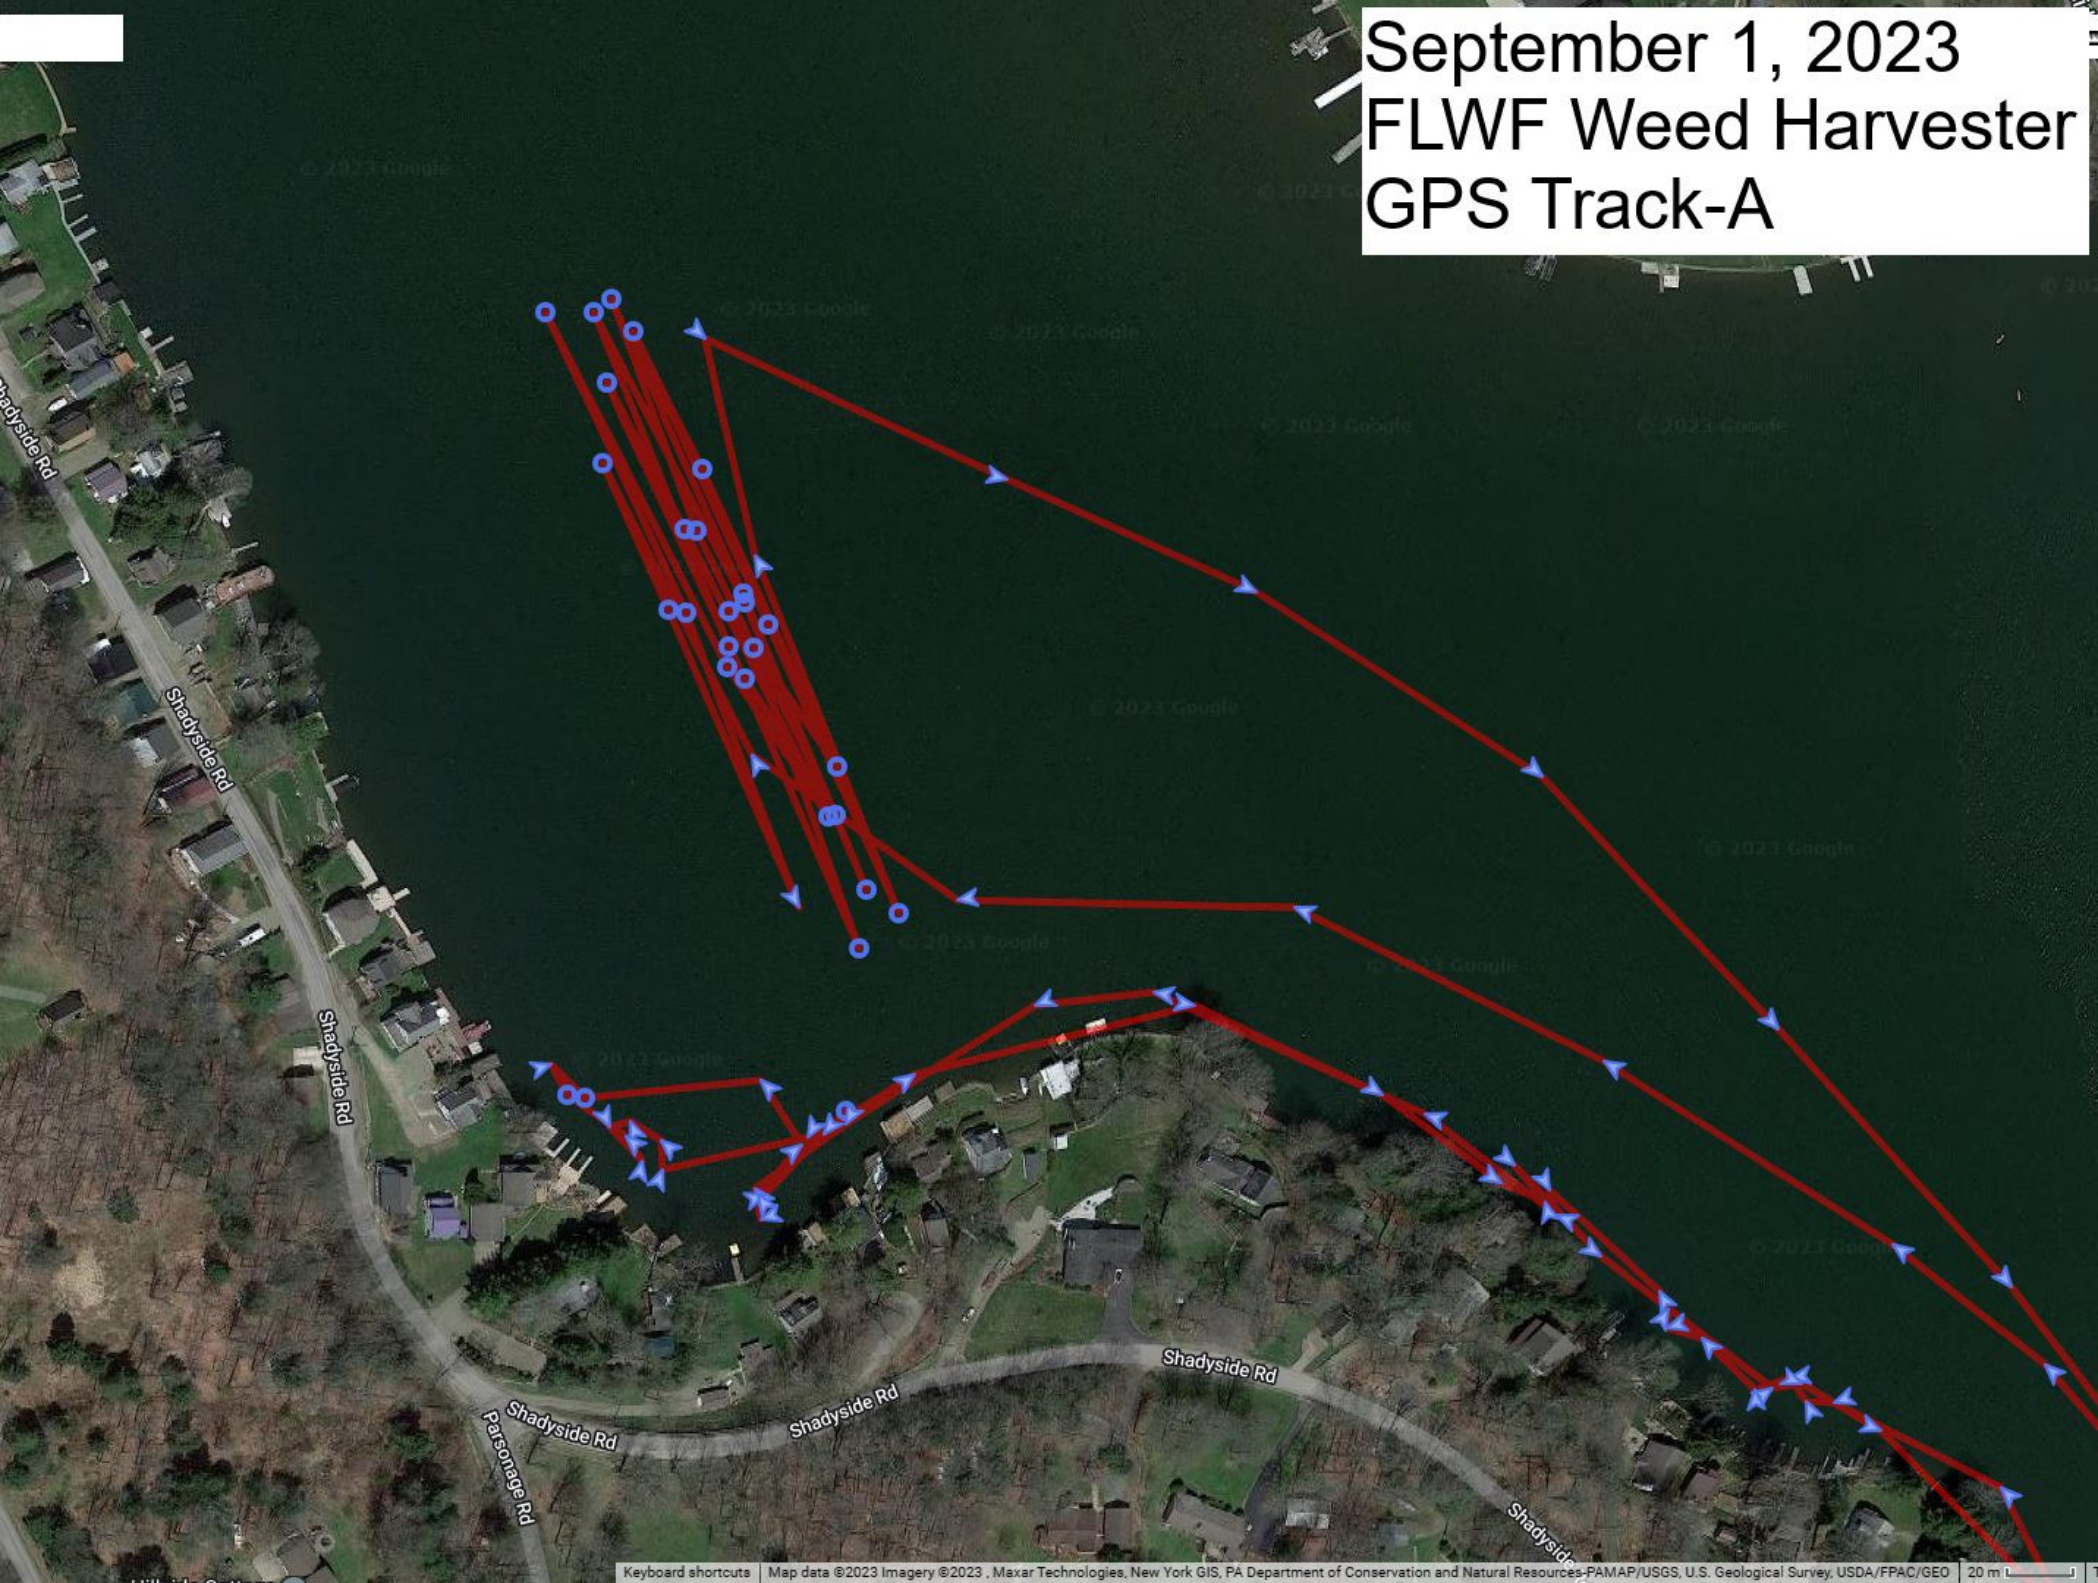

# August 29, 2023 FLWF Weed Harvester GPS Track-A

August 29, 2023  
FLWF Weed Harvester  
GPS Track-B

August 30, 2023  
FLWF Weed Harvester  
GPS Track

Search Box

# August 31, 2023 FLWF Weed Harvester GPS Track

September 1, 2023  
FLWF Weed Harvester  
GPS Track-A

Search Box

# September 1, 2023 FLWF Weed Harvester GPS Track-B

Traffic Legend

# September 2, 2023 FLWF Weed Harvester GPS Track