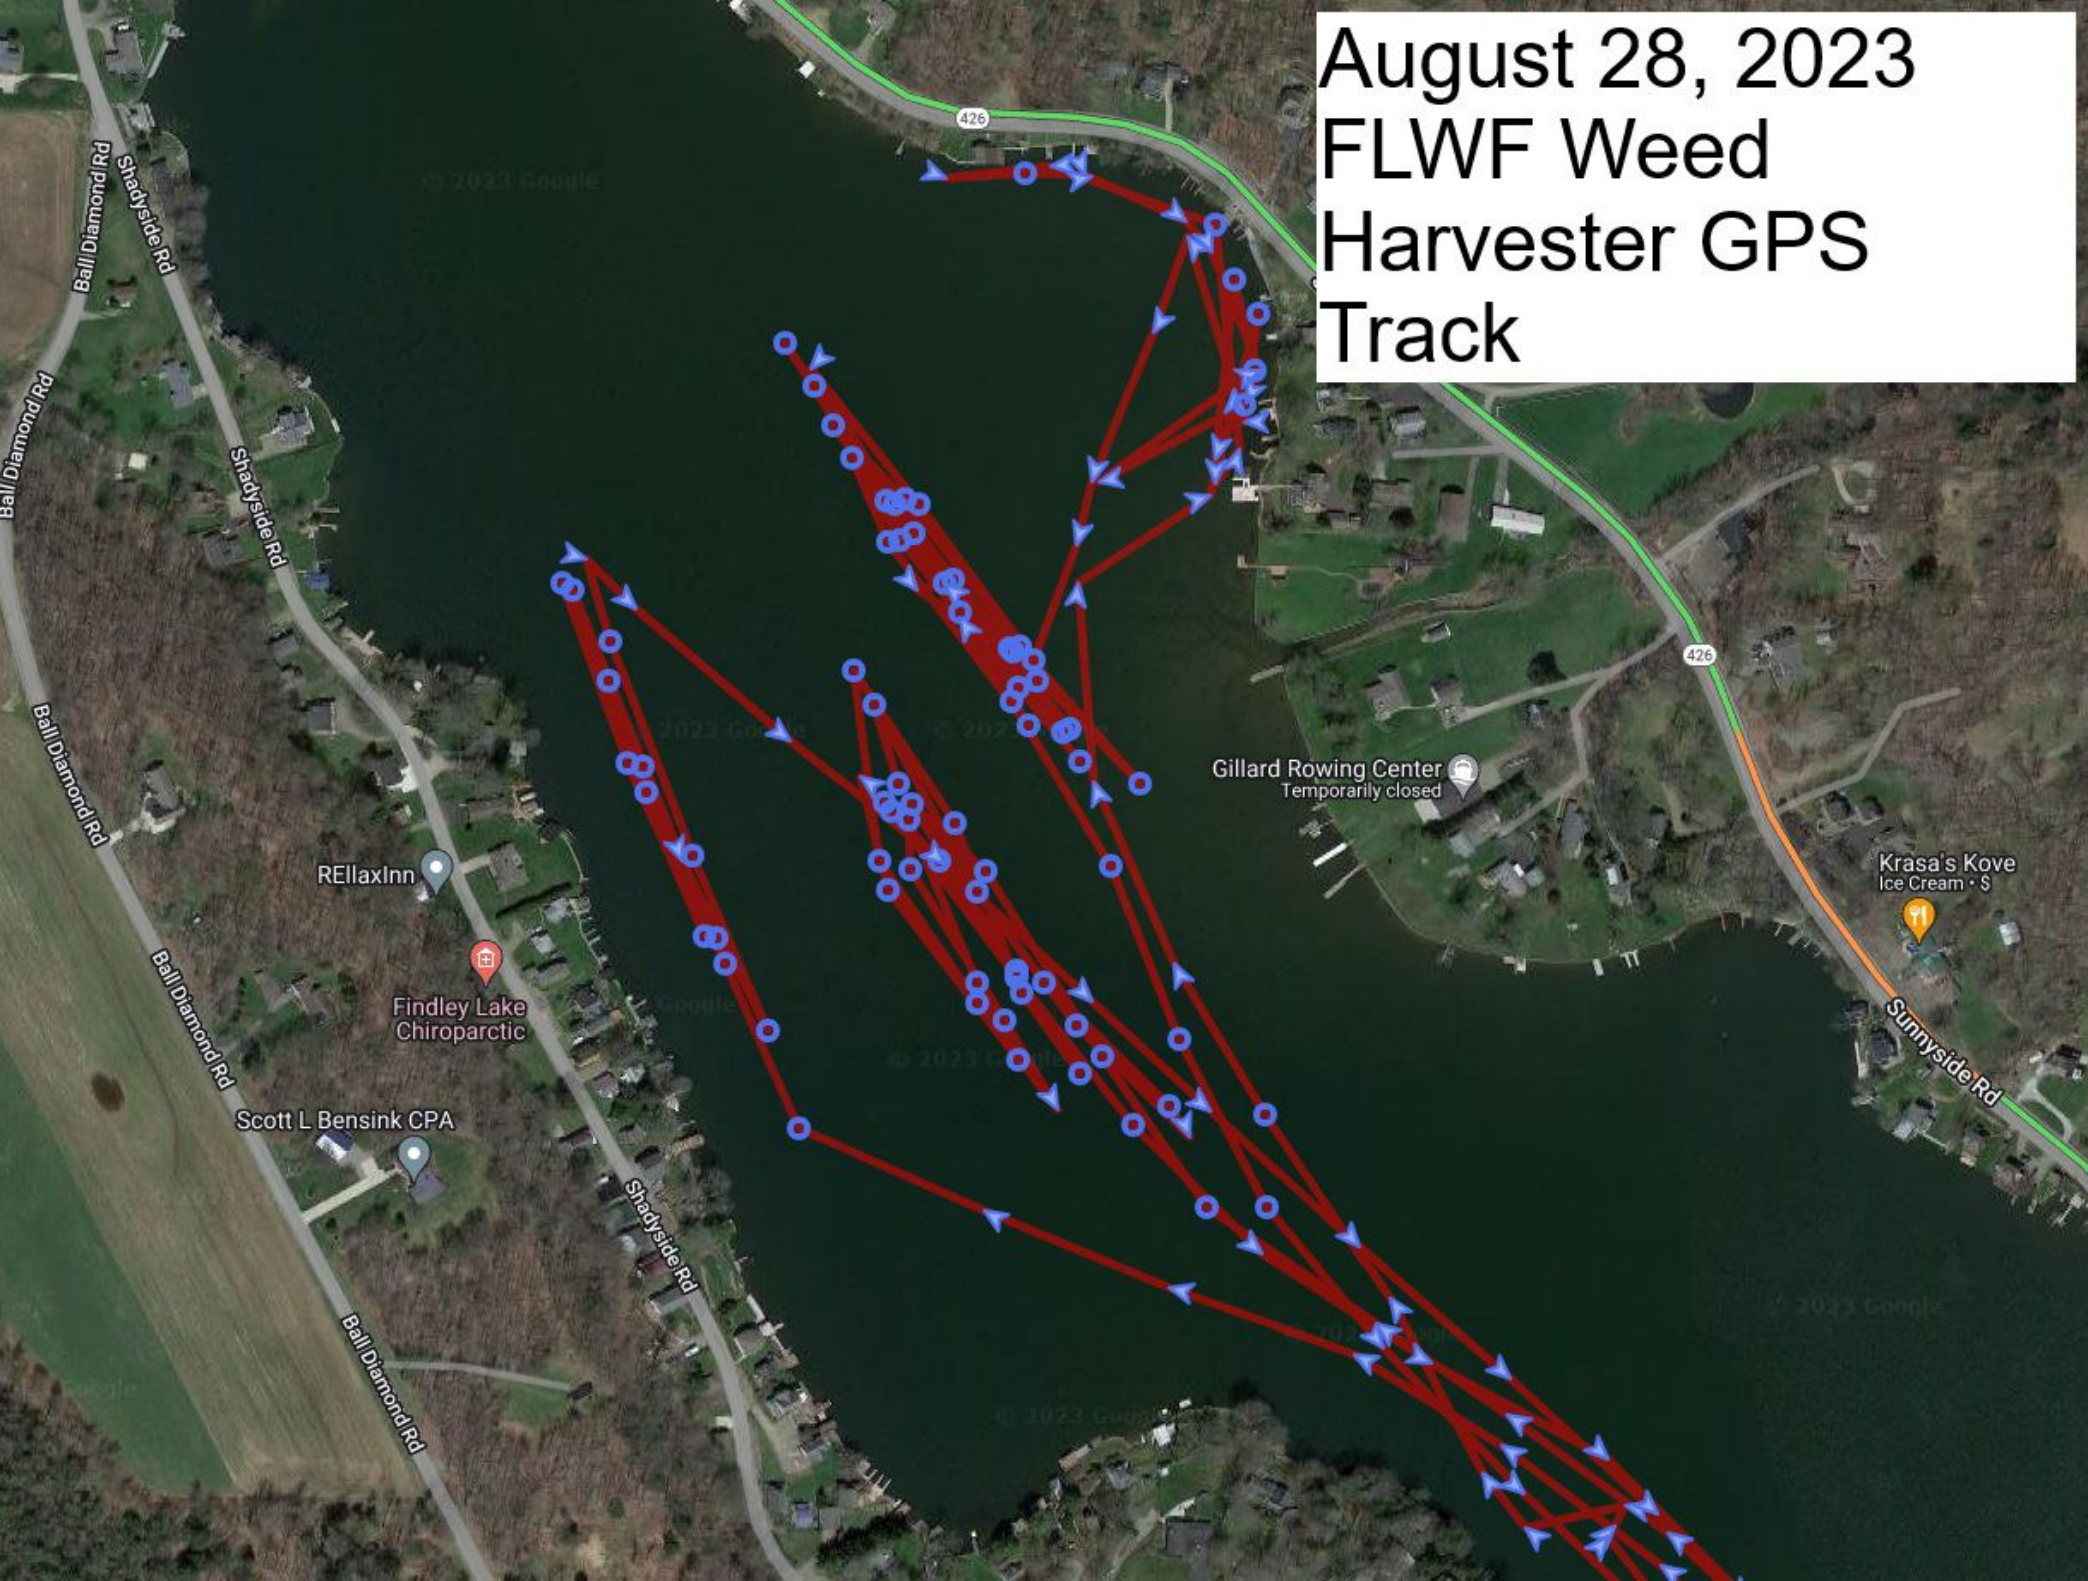

August 27, 2023  
FLWF Weed Harvester  
GPS Track

# August 28, 2023 FLWF Weed Harvester GPS Track

# August 29, 2023 FLWF Weed Harvester GPS Track-A

August 29, 2023  
FLWF Weed Harvester  
GPS Track-B

August 30, 2023  
FLWF Weed Harvester  
GPS Track

Search Box

# September 1, 2023 FLWF Weed Harvester GPS Track-B

Traffic Legend