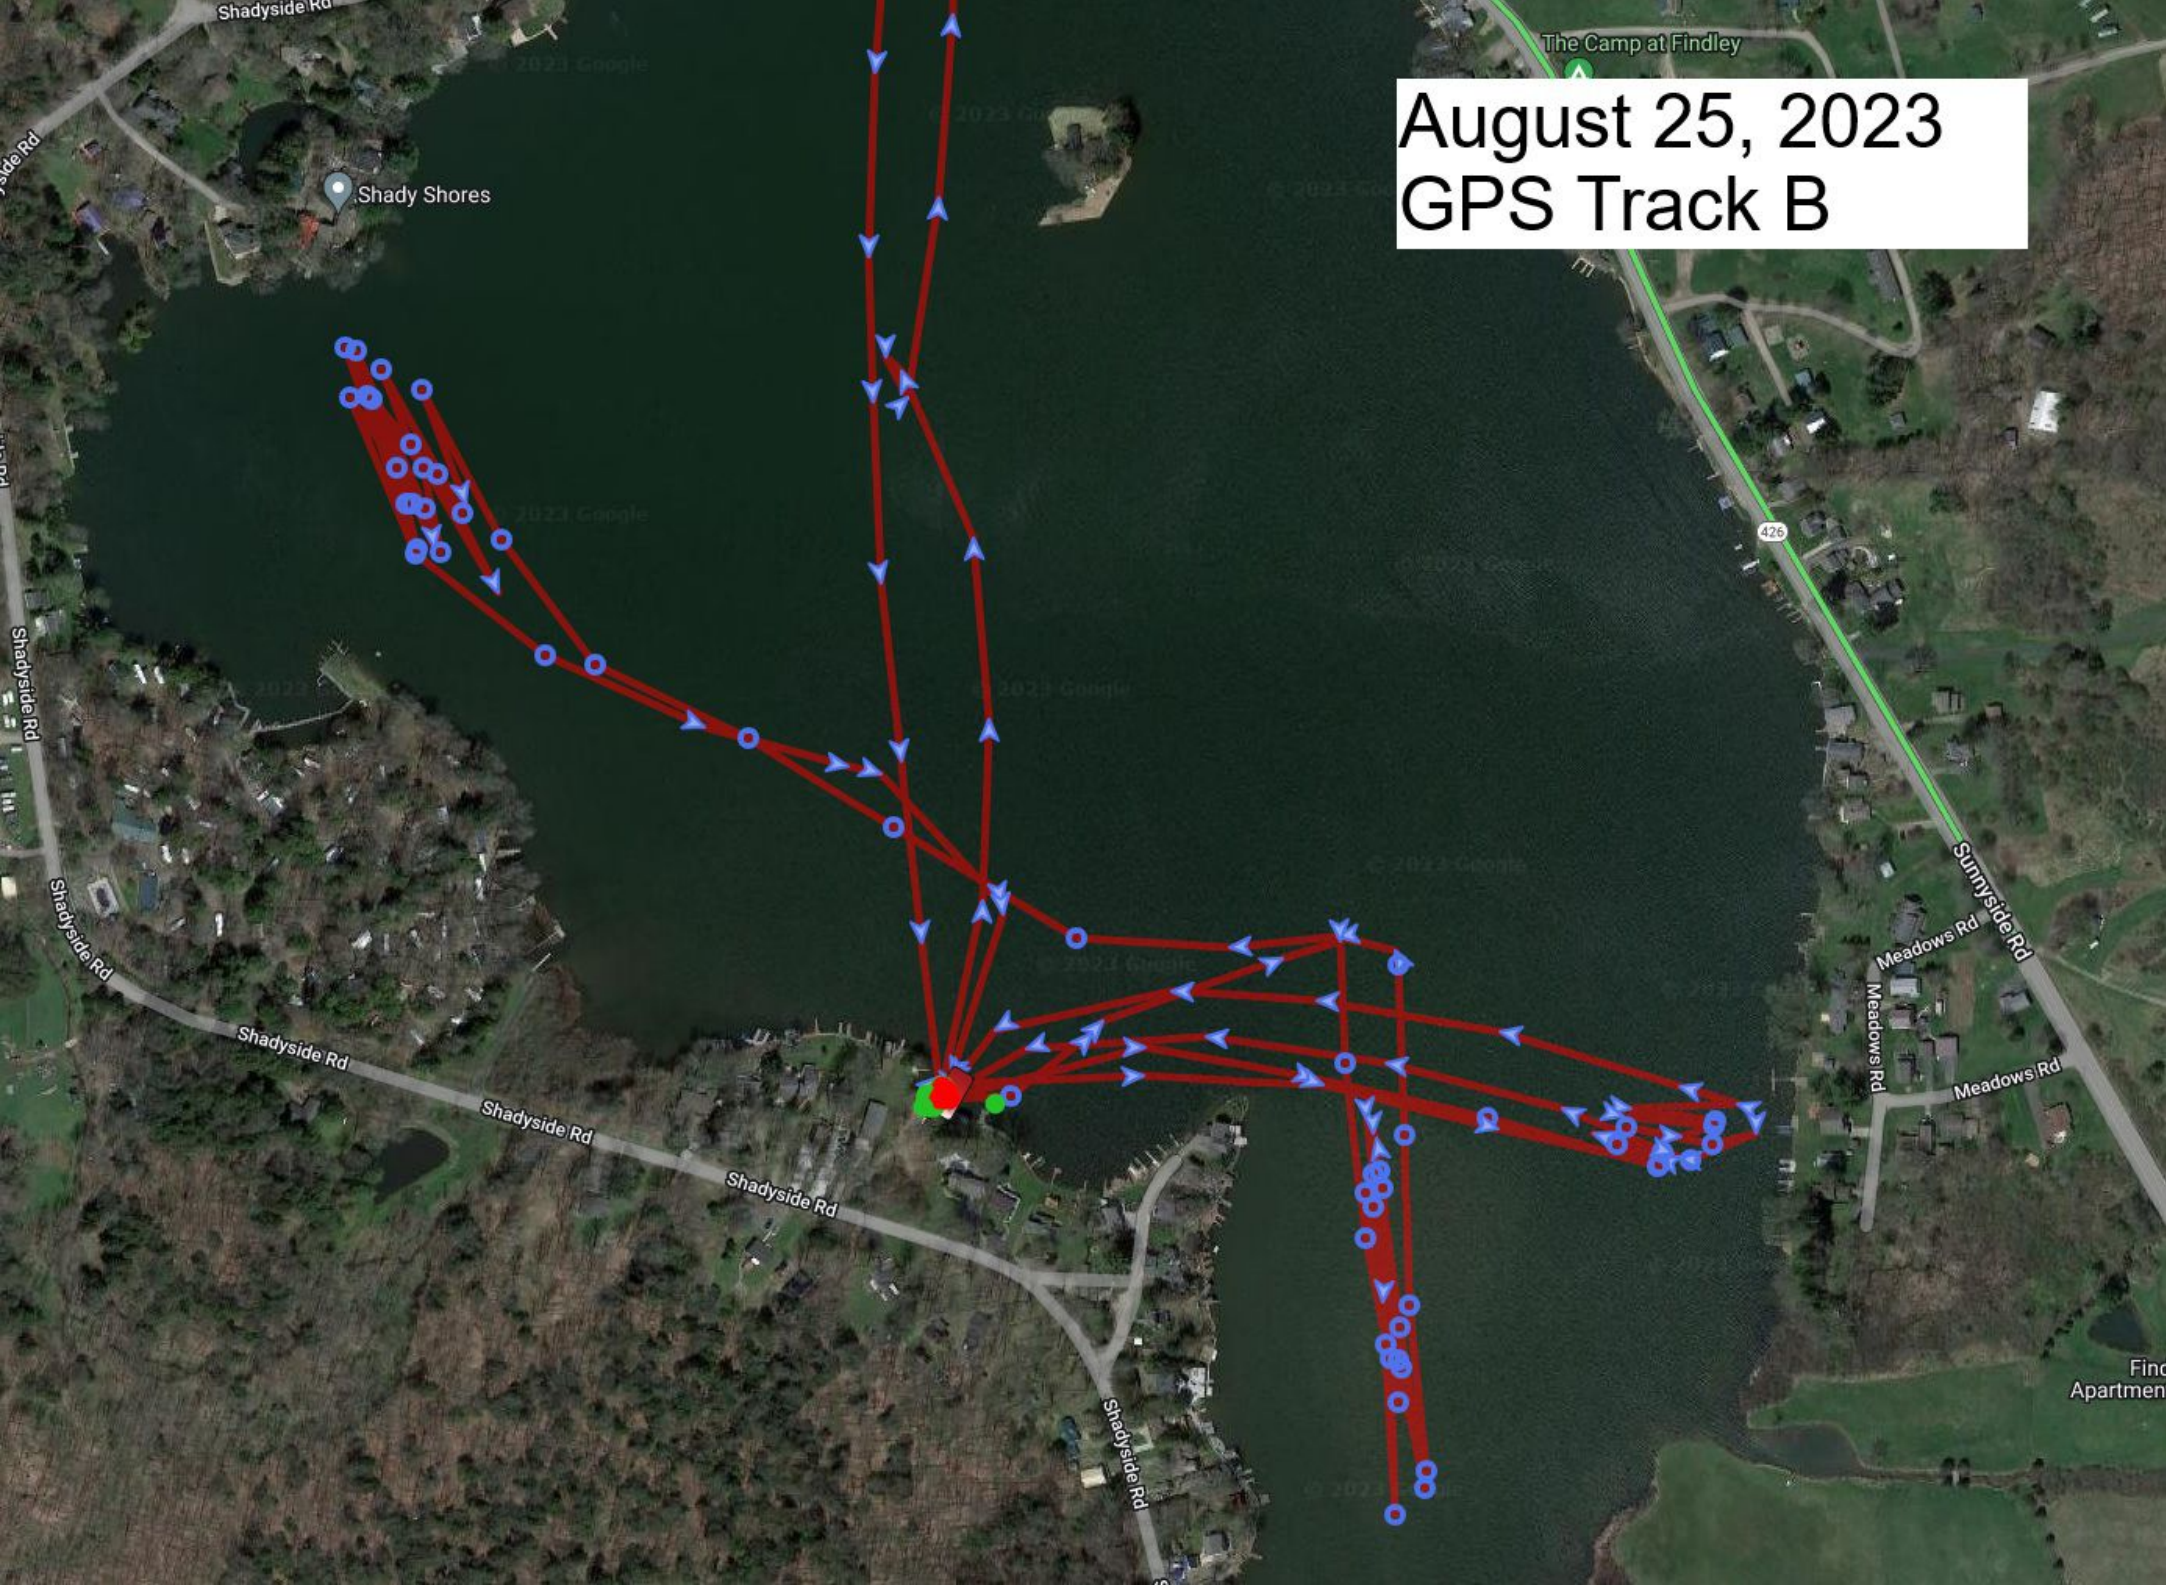

August 21, 2023
GPS Track A

Weed Harvester GPS Track for Week August 20-26, 2023

August 21, 2023
GPS Track B

August 22, 2023 GPS Track A

August 22, 2023
GPS Track B

August 23, 2023
GPS Track

August 24, 2023
GPS Track A

Map

Satellite

Google

Search Box

Traffic

Legend

August 24, 2023
GPS Track B

August 25, 2023
GPS Track A

August 25, 2023 GPS Track B

August 26, 2023 GPS Track

Bins of Harvested Weeds Hauled out of Watershed

Year-to-date thru August 26

Bins This Week: 6

YTD Total Bins: **103**

Approx. Tons* \approx **515**

*Each Bin is estimated to contain 4 – 6 tons of
drained biomass