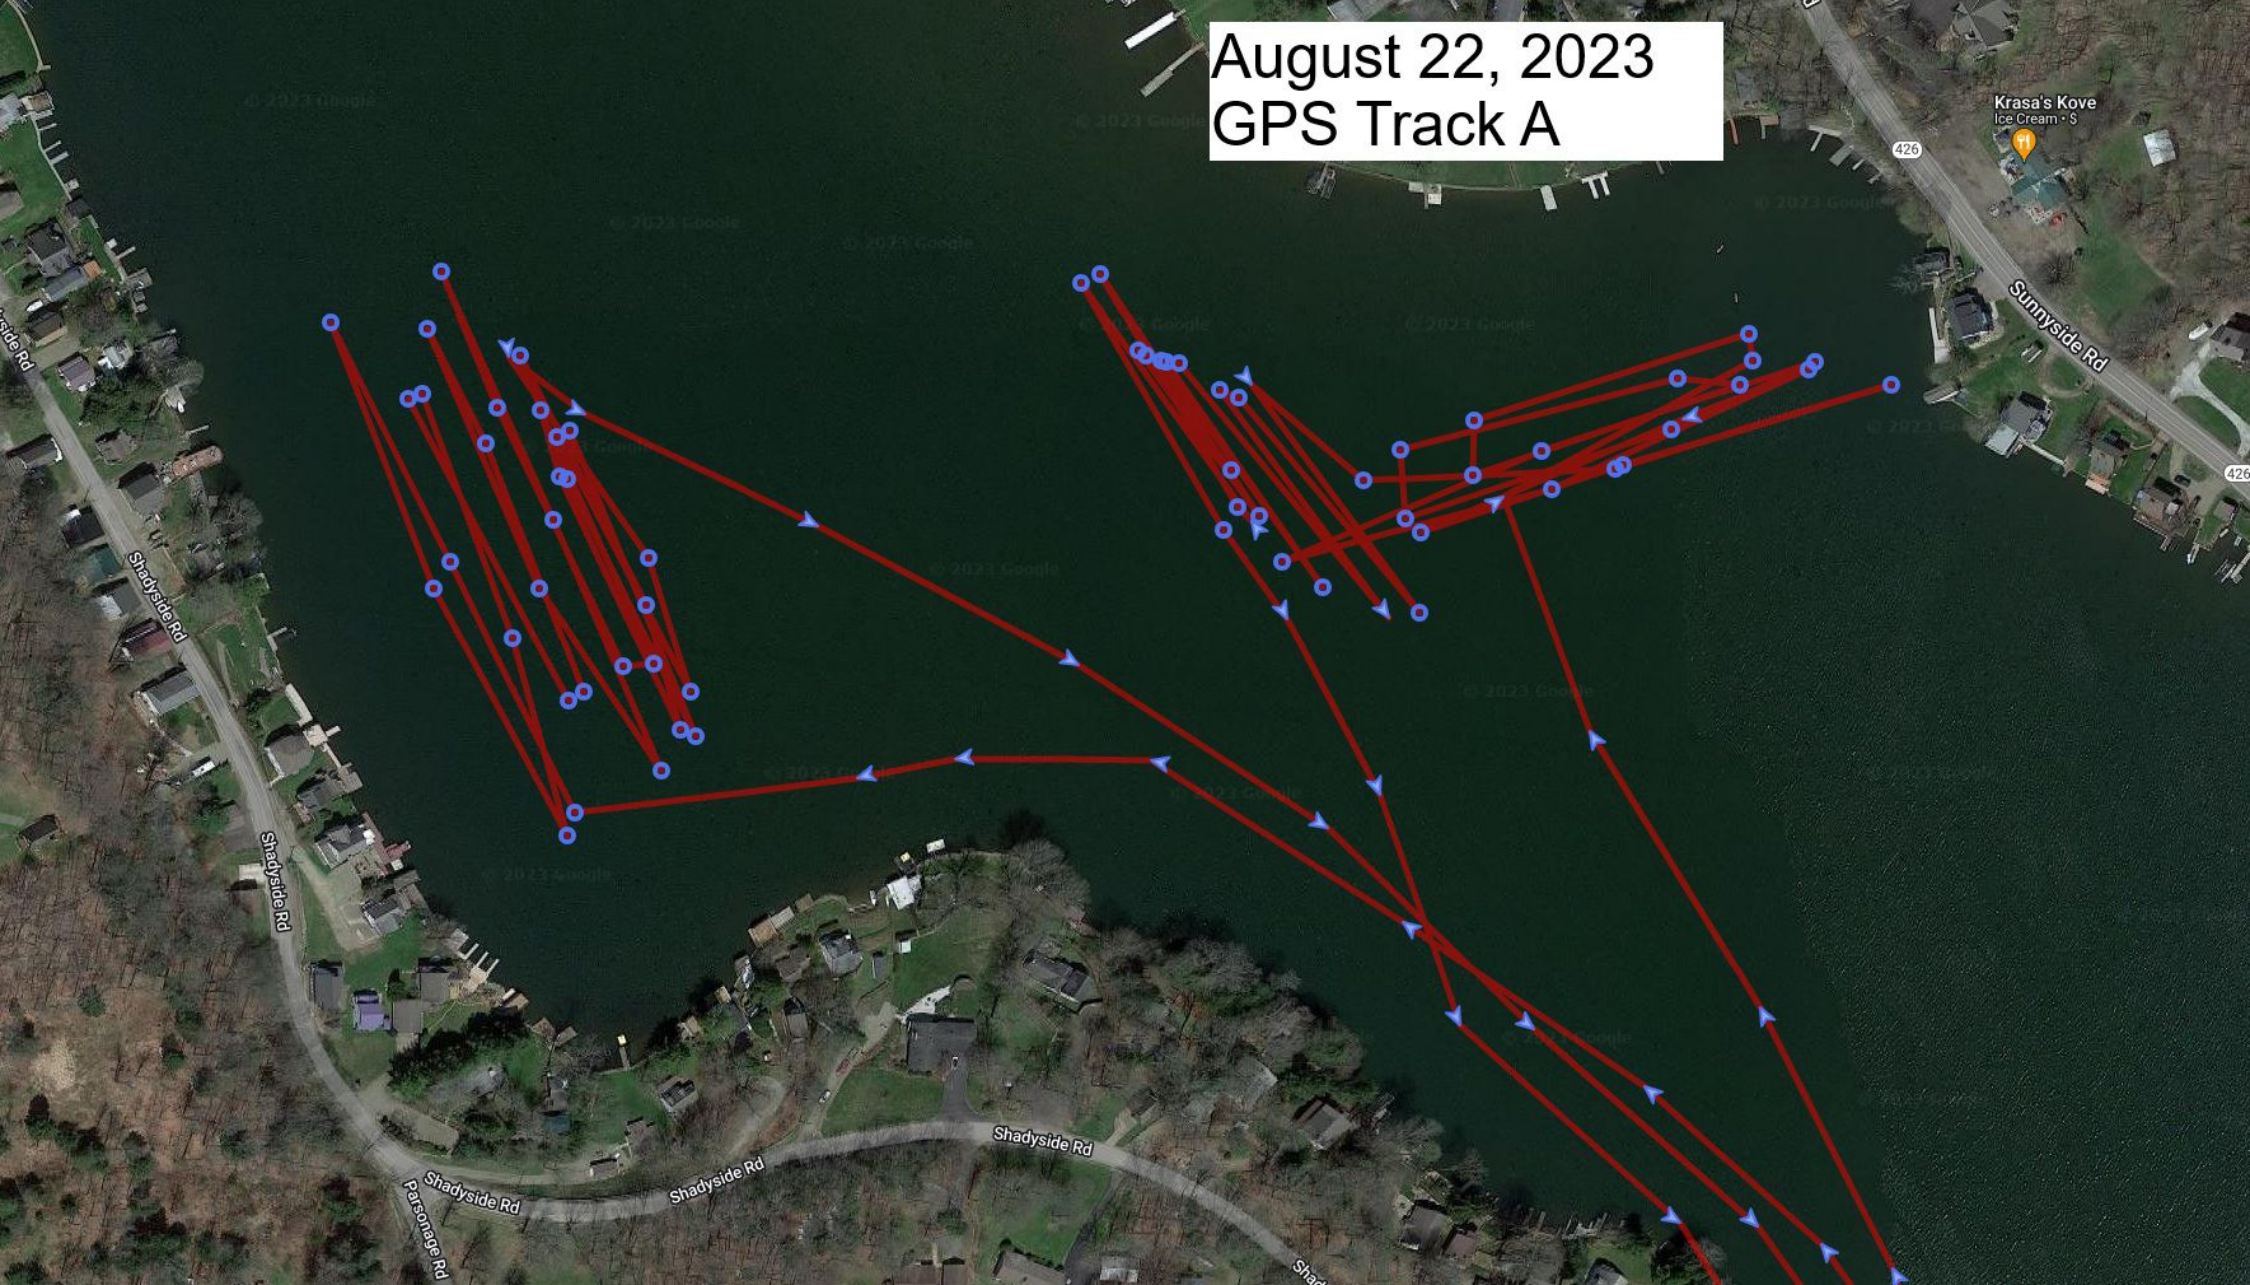

August 21, 2023
GPS Track A

Weed Harvester GPS Track for Week August 20-26, 2023

August 21, 2023
GPS Track B

August 22, 2023 GPS Track A

August 22, 2023
GPS Track B

August 23, 2023
GPS Track

August 24, 2023
GPS Track A

Map

Satellite

Google

Search Box

Traffic

Legend

August 24, 2023
GPS Track B

August 25, 2023
GPS Track A

August 25, 2023 GPS Track B

August 26, 2023 GPS Track

Bins of Harvested Weeds Hauled out of Watershed

Year-to-date thru August 26

Bins This Week: 6

YTD Total Bins: **103**

Approx. Tons* \approx **515**

*Each Bin is estimated to contain 4 – 6 tons of
drained biomass