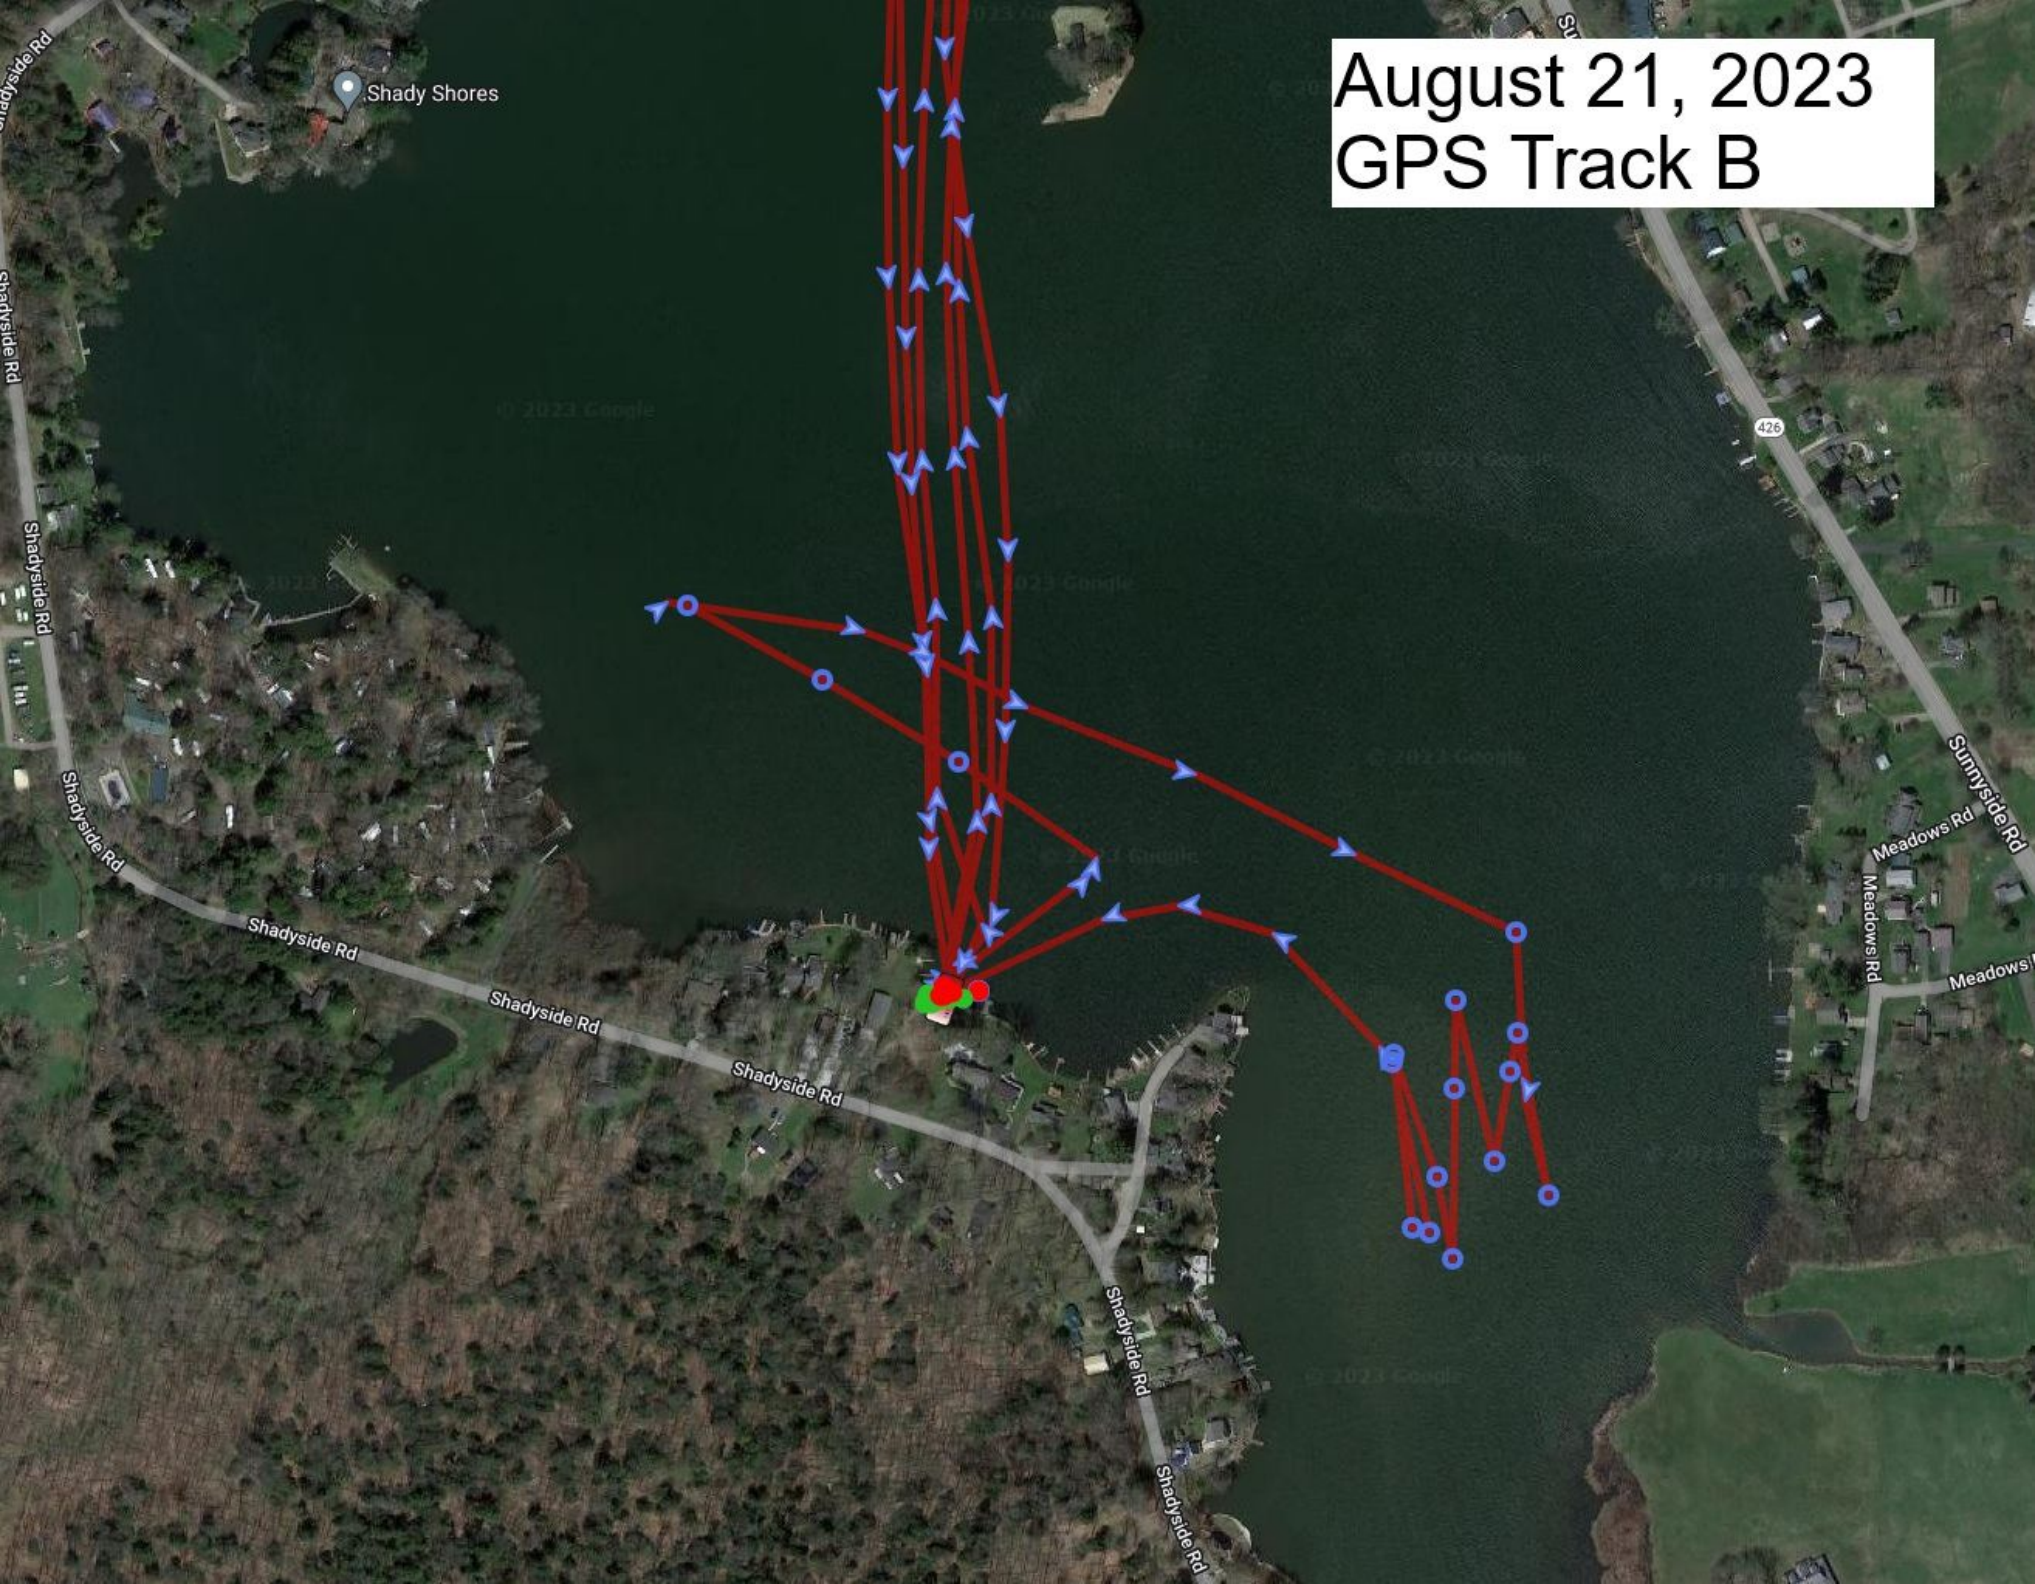

August 21, 2023
GPS Track A

Weed Harvester GPS Track for Week August 20-26, 2023

August 21, 2023
GPS Track B

August 22, 2023 GPS Track A

August 22, 2023
GPS Track B

August 23, 2023
GPS Track

August 24, 2023
GPS Track A

Map

Satellite

Google

Search Box

Traffic

Legend

August 24, 2023
GPS Track B

August 25, 2023
GPS Track A

August 25, 2023 GPS Track B

August 26, 2023 GPS Track

Bins of Harvested Weeds Hauled out of Watershed

Year-to-date thru August 26

Bins This Week: 6

YTD Total Bins: **103**

Approx. Tons* \approx **515**

*Each Bin is estimated to contain 4 – 6 tons of
drained biomass