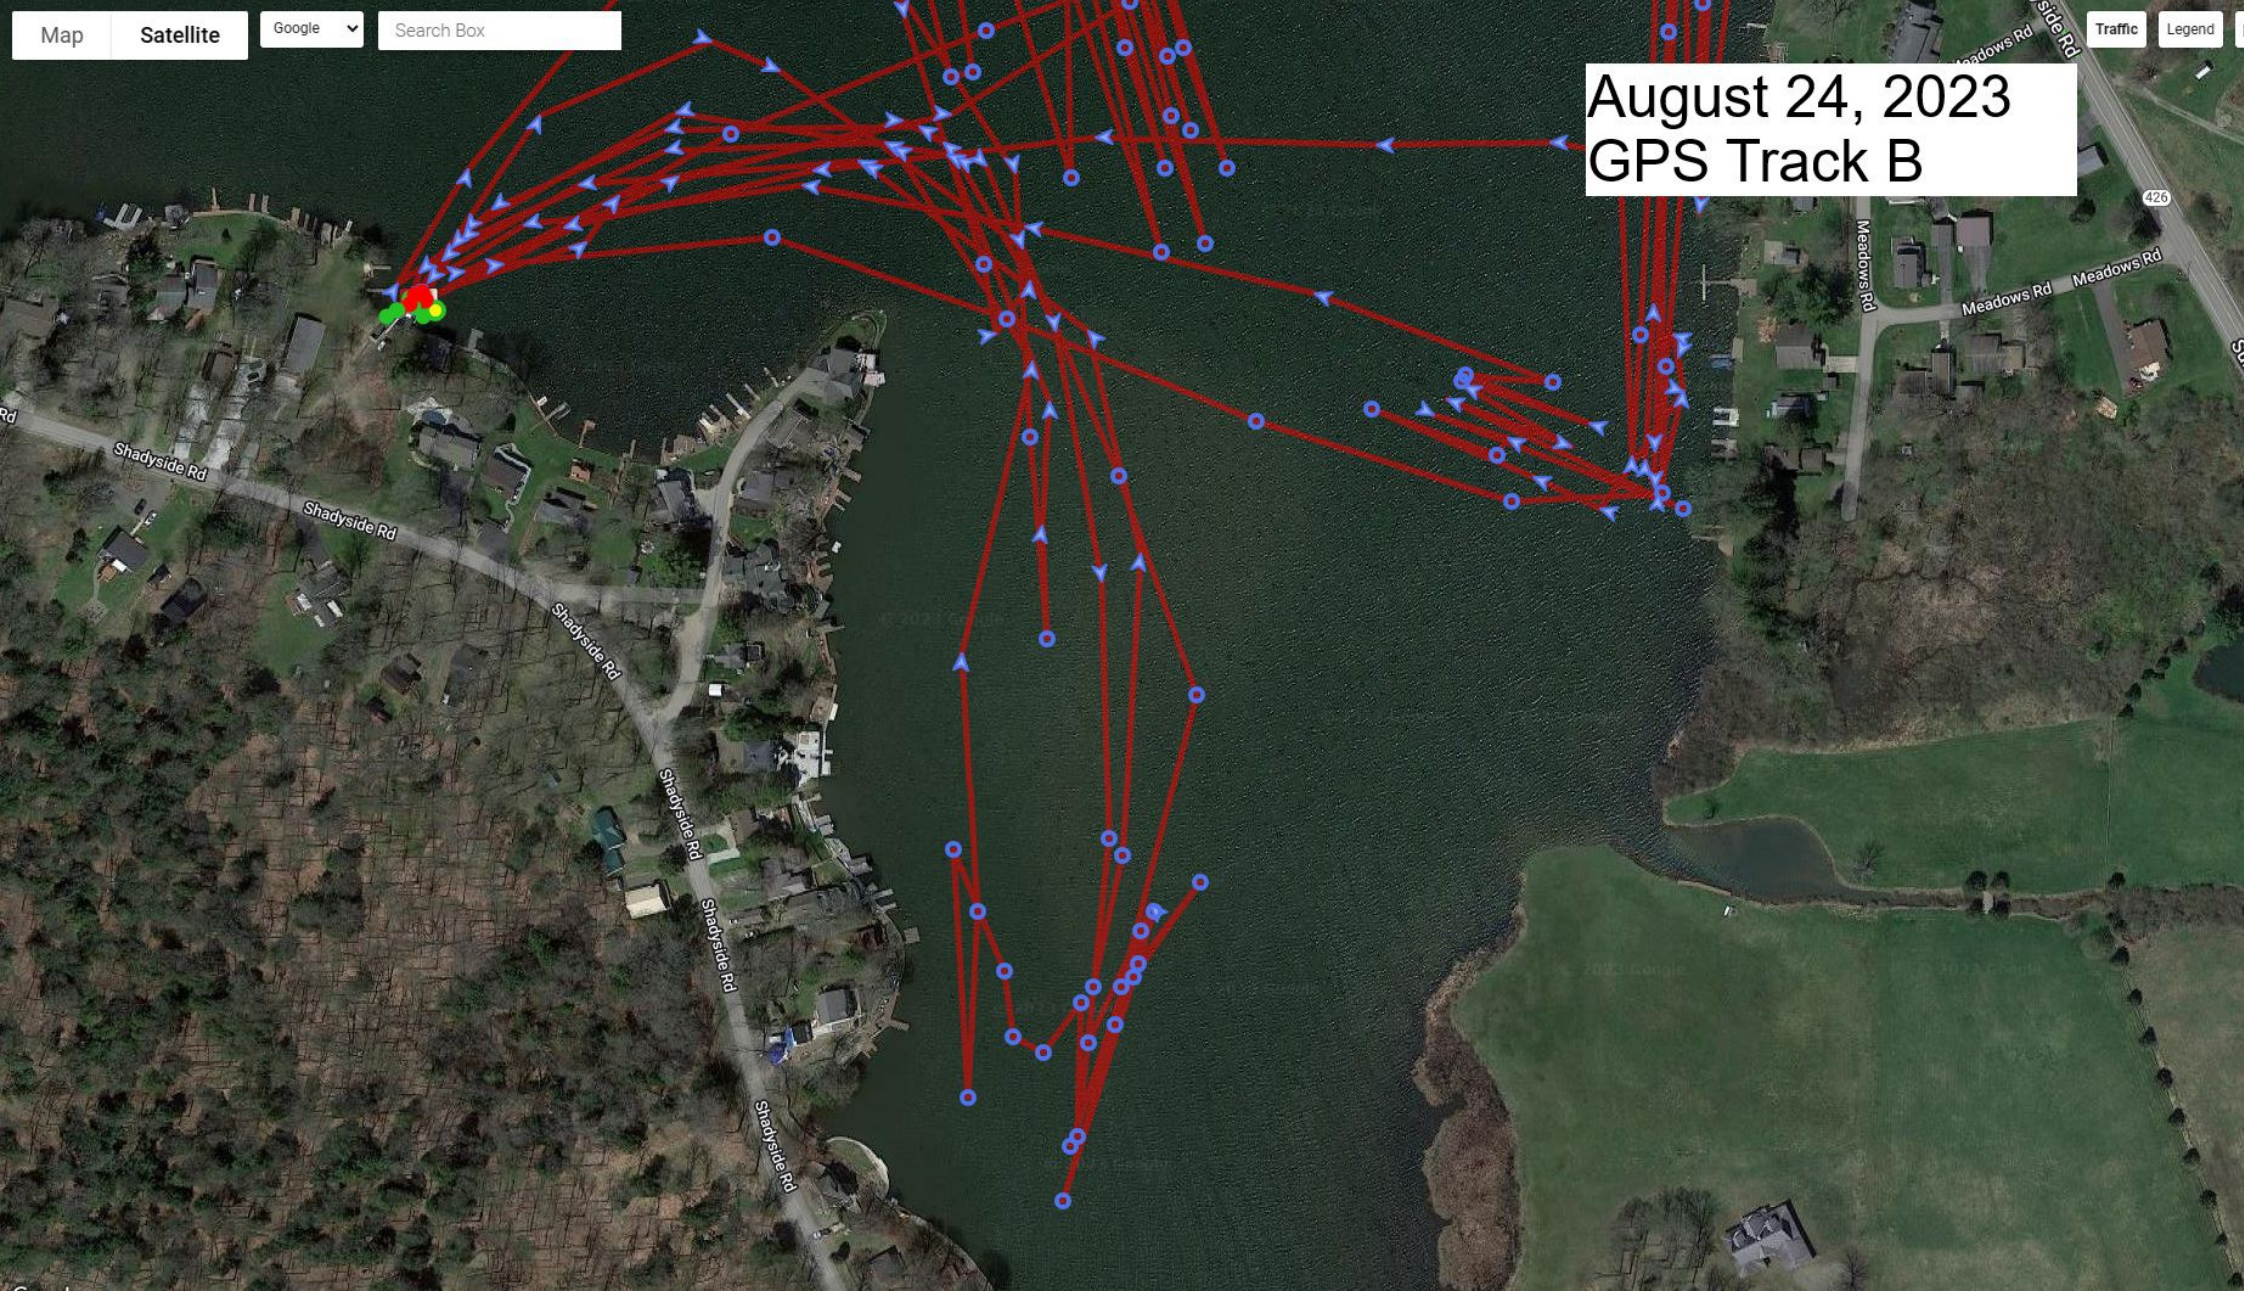

August 21, 2023
GPS Track A

Weed Harvester GPS Track for Week August 20-26, 2023

August 21, 2023
GPS Track B

August 22, 2023 GPS Track A

August 22, 2023
GPS Track B

August 23, 2023
GPS Track

August 24, 2023
GPS Track A

Map

Satellite

Google

Search Box

Traffic

Legend

August 24, 2023
GPS Track B

August 25, 2023
GPS Track A

August 25, 2023 GPS Track B

August 26, 2023 GPS Track

Bins of Harvested Weeds Hauled out of Watershed

Year-to-date thru August 26

Bins This Week: 6

YTD Total Bins: **103**

Approx. Tons* \approx **515**

*Each Bin is estimated to contain 4 – 6 tons of
drained biomass