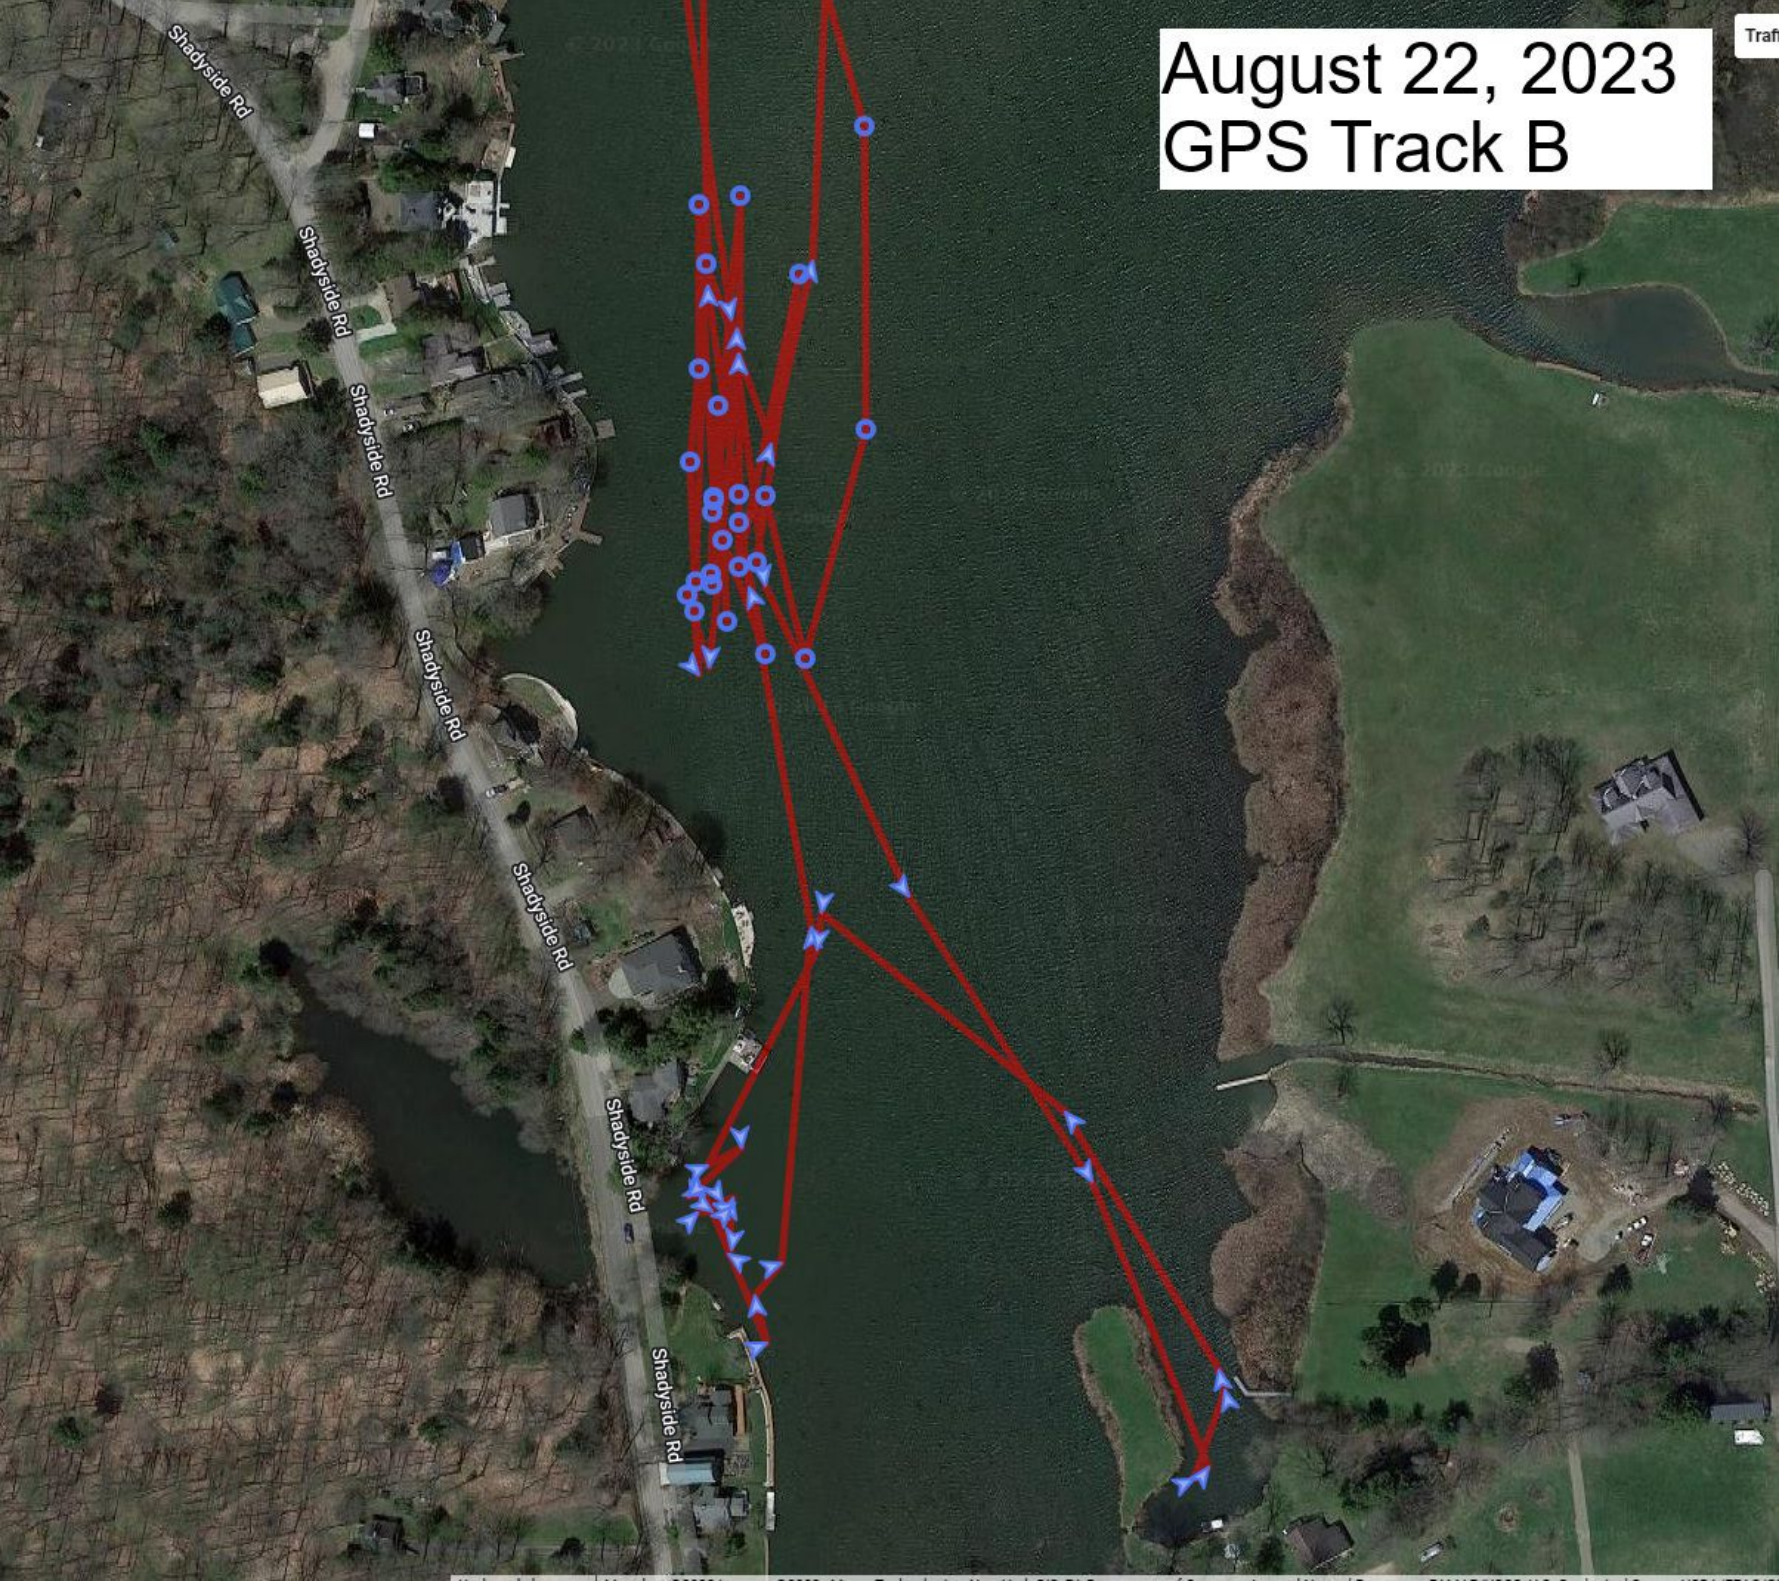

August 21, 2023
GPS Track A

Weed Harvester GPS Track for Week August 20-26, 2023

August 21, 2023
GPS Track B

August 22, 2023 GPS Track A

August 22, 2023
GPS Track B

August 23, 2023
GPS Track

August 24, 2023
GPS Track A

Map

Satellite

Google

Search Box

Traffic

Legend

August 24, 2023
GPS Track B

August 25, 2023
GPS Track A

August 25, 2023 GPS Track B

August 26, 2023 GPS Track

Bins of Harvested Weeds Hauled out of Watershed

Year-to-date thru August 26

Bins This Week: 6

YTD Total Bins: **103**

Approx. Tons* \approx **515**

*Each Bin is estimated to contain 4 – 6 tons of
drained biomass