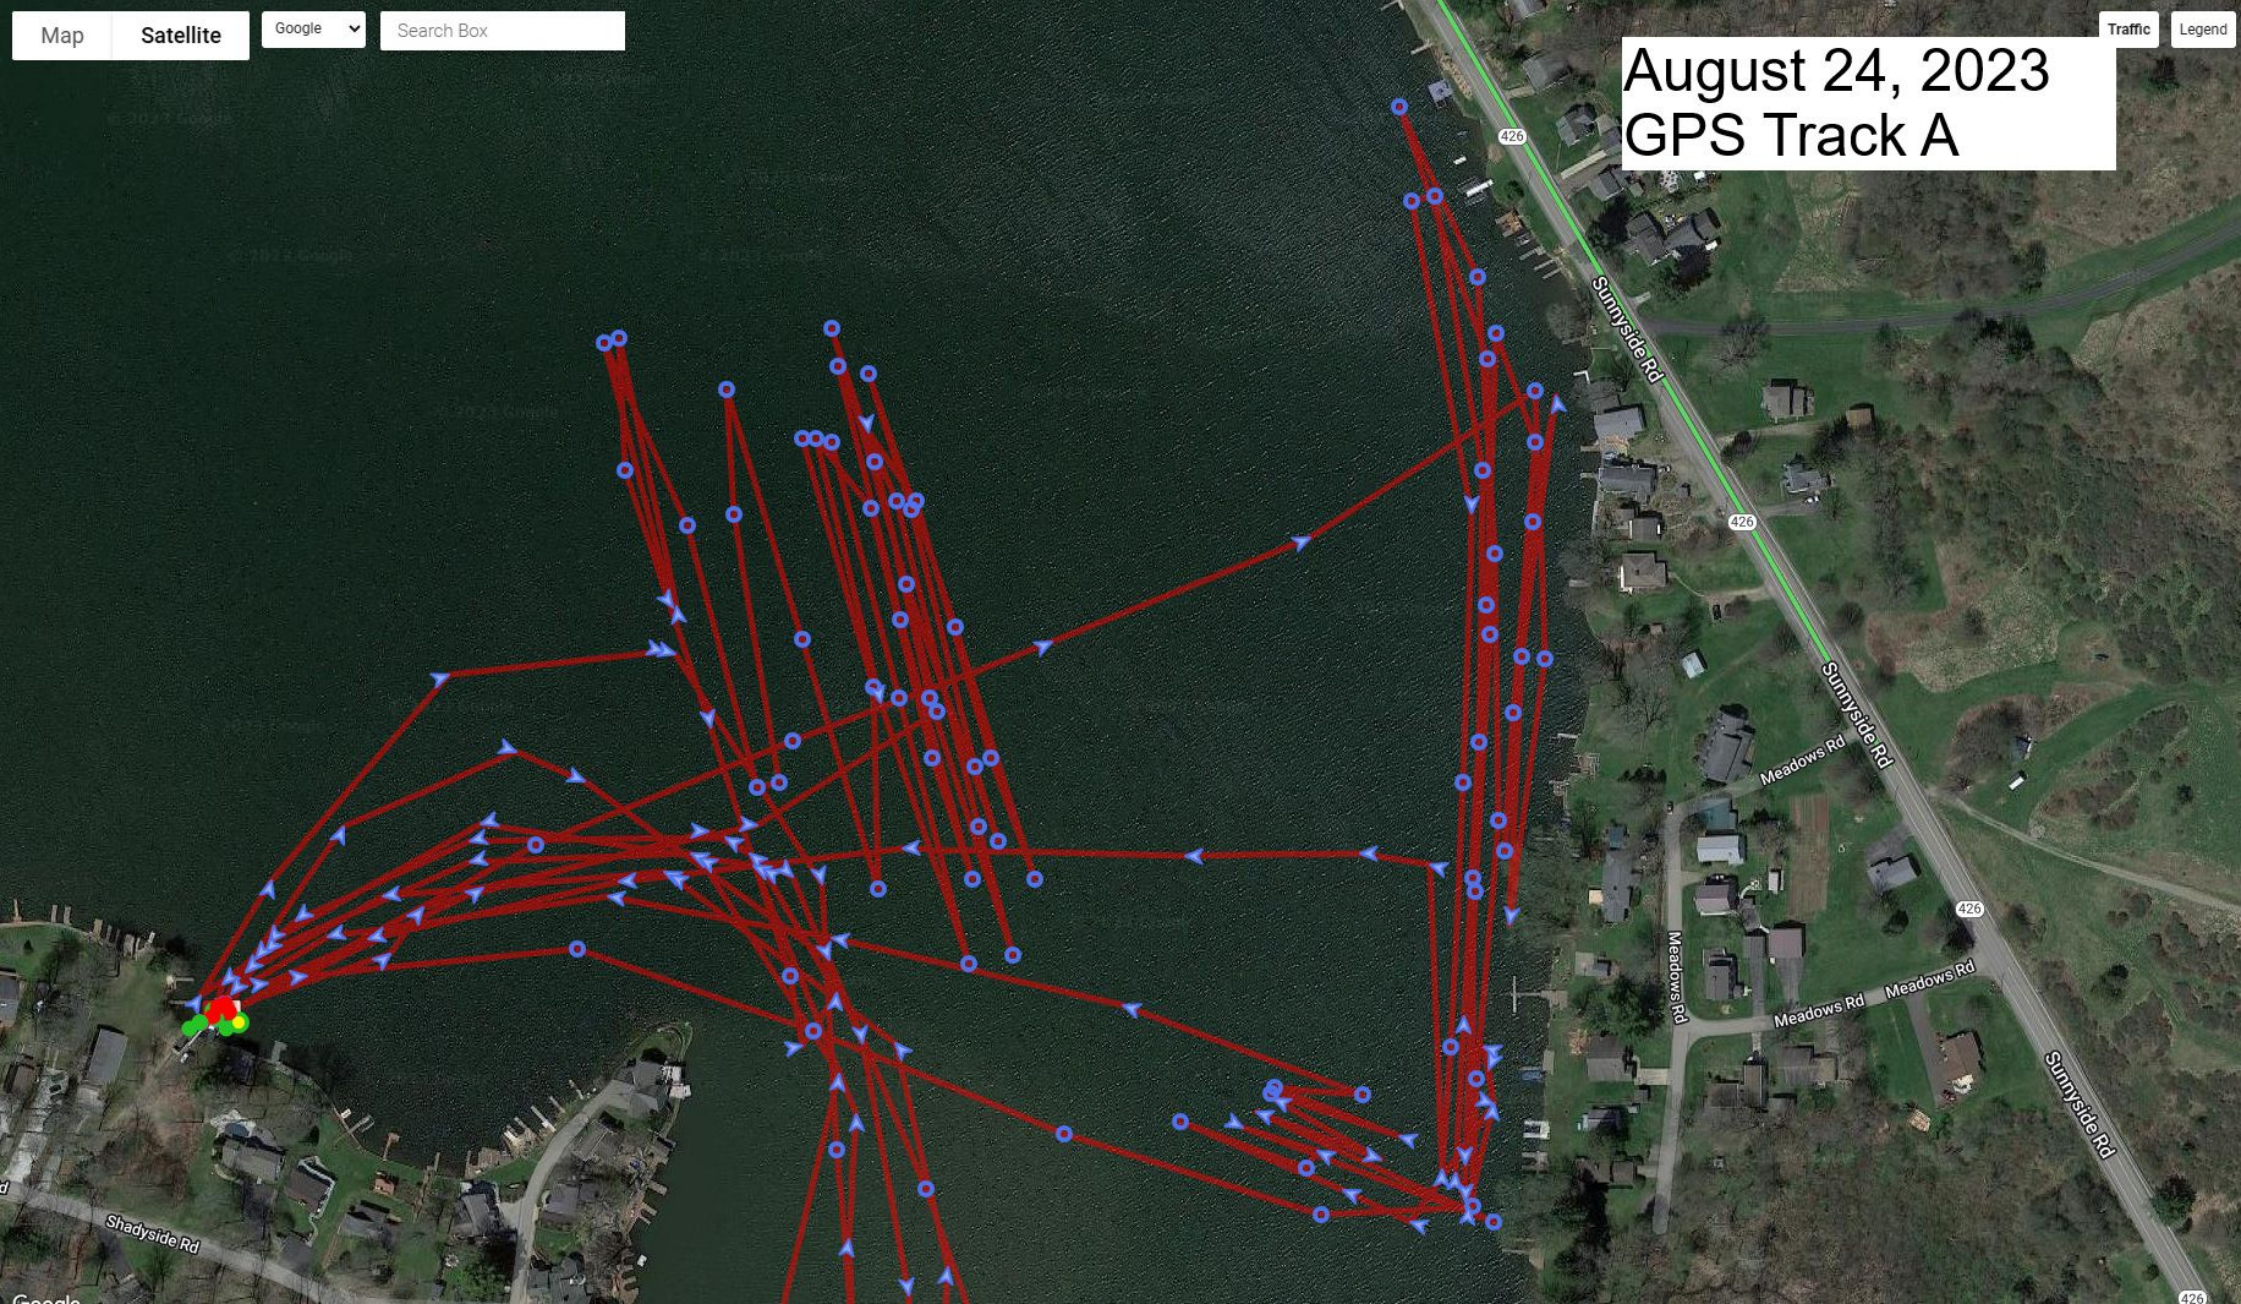

August 21, 2023
GPS Track A

Weed Harvester GPS Track for Week August 20-26, 2023

August 21, 2023
GPS Track B

August 22, 2023 GPS Track A

August 22, 2023
GPS Track B

August 23, 2023
GPS Track

August 24, 2023
GPS Track A

Map

Satellite

Google

Search Box

Traffic

Legend

August 24, 2023
GPS Track B

August 25, 2023
GPS Track A

August 25, 2023 GPS Track B

August 26, 2023 GPS Track

Bins of Harvested Weeds Hauled out of Watershed

Year-to-date thru August 26

Bins This Week: 6

YTD Total Bins: **103**

Approx. Tons* \approx **515**

*Each Bin is estimated to contain 4 – 6 tons of
drained biomass