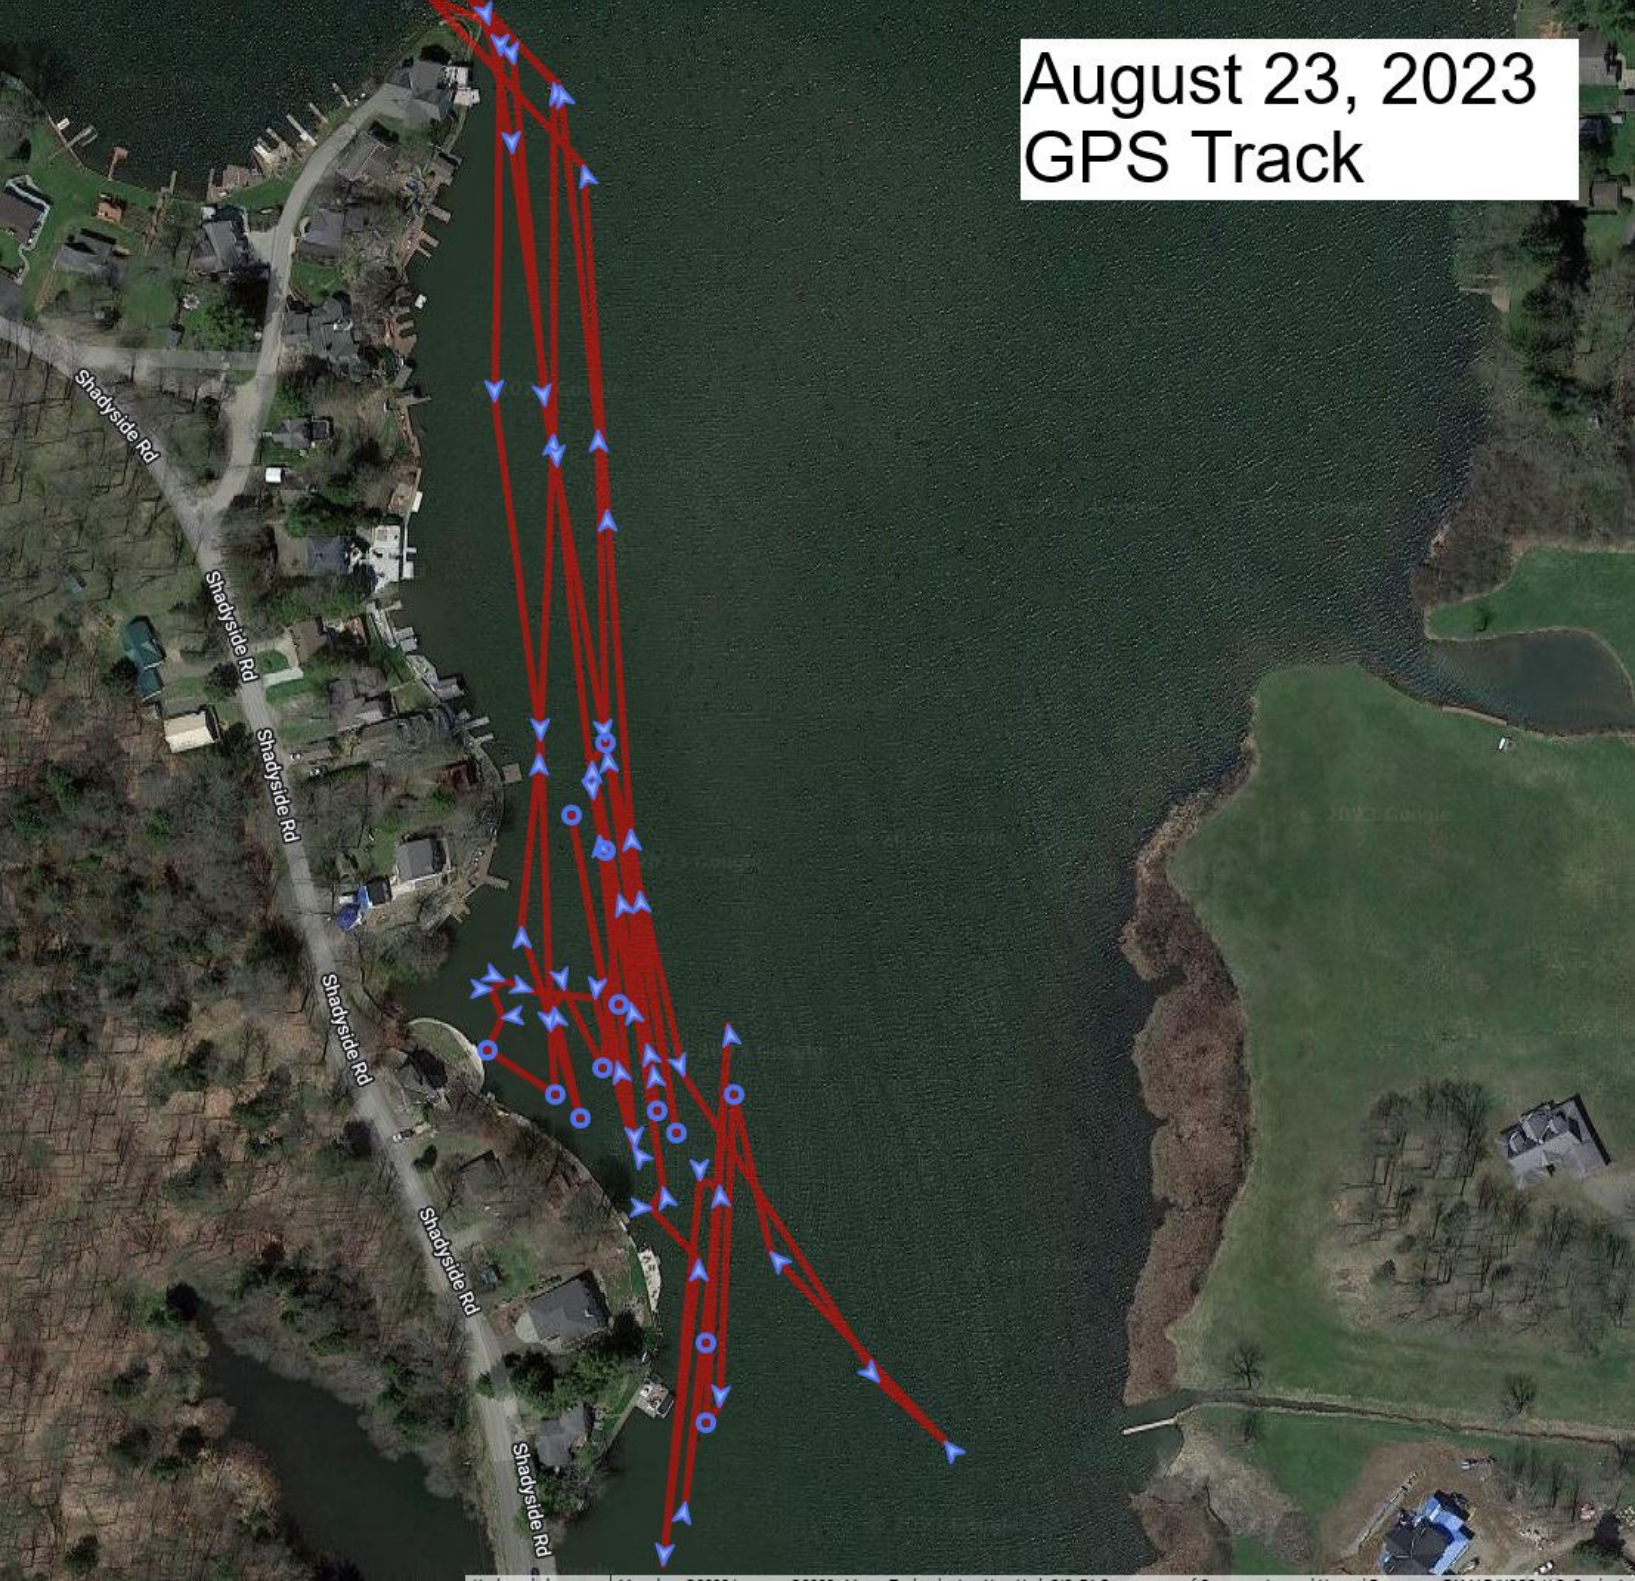

August 21, 2023
GPS Track A

Weed Harvester GPS Track for Week August 20-26, 2023

August 21, 2023
GPS Track B

August 22, 2023 GPS Track A

August 22, 2023
GPS Track B

August 23, 2023
GPS Track

August 24, 2023
GPS Track A

Map

Satellite

Google

Search Box

Traffic

Legend

August 24, 2023
GPS Track B

August 25, 2023
GPS Track A

August 25, 2023 GPS Track B

August 26, 2023 GPS Track

Bins of Harvested Weeds Hauled out of Watershed

Year-to-date thru August 26

Bins This Week: 6

YTD Total Bins: **103**

Approx. Tons* \approx **515**

*Each Bin is estimated to contain 4 – 6 tons of
drained biomass