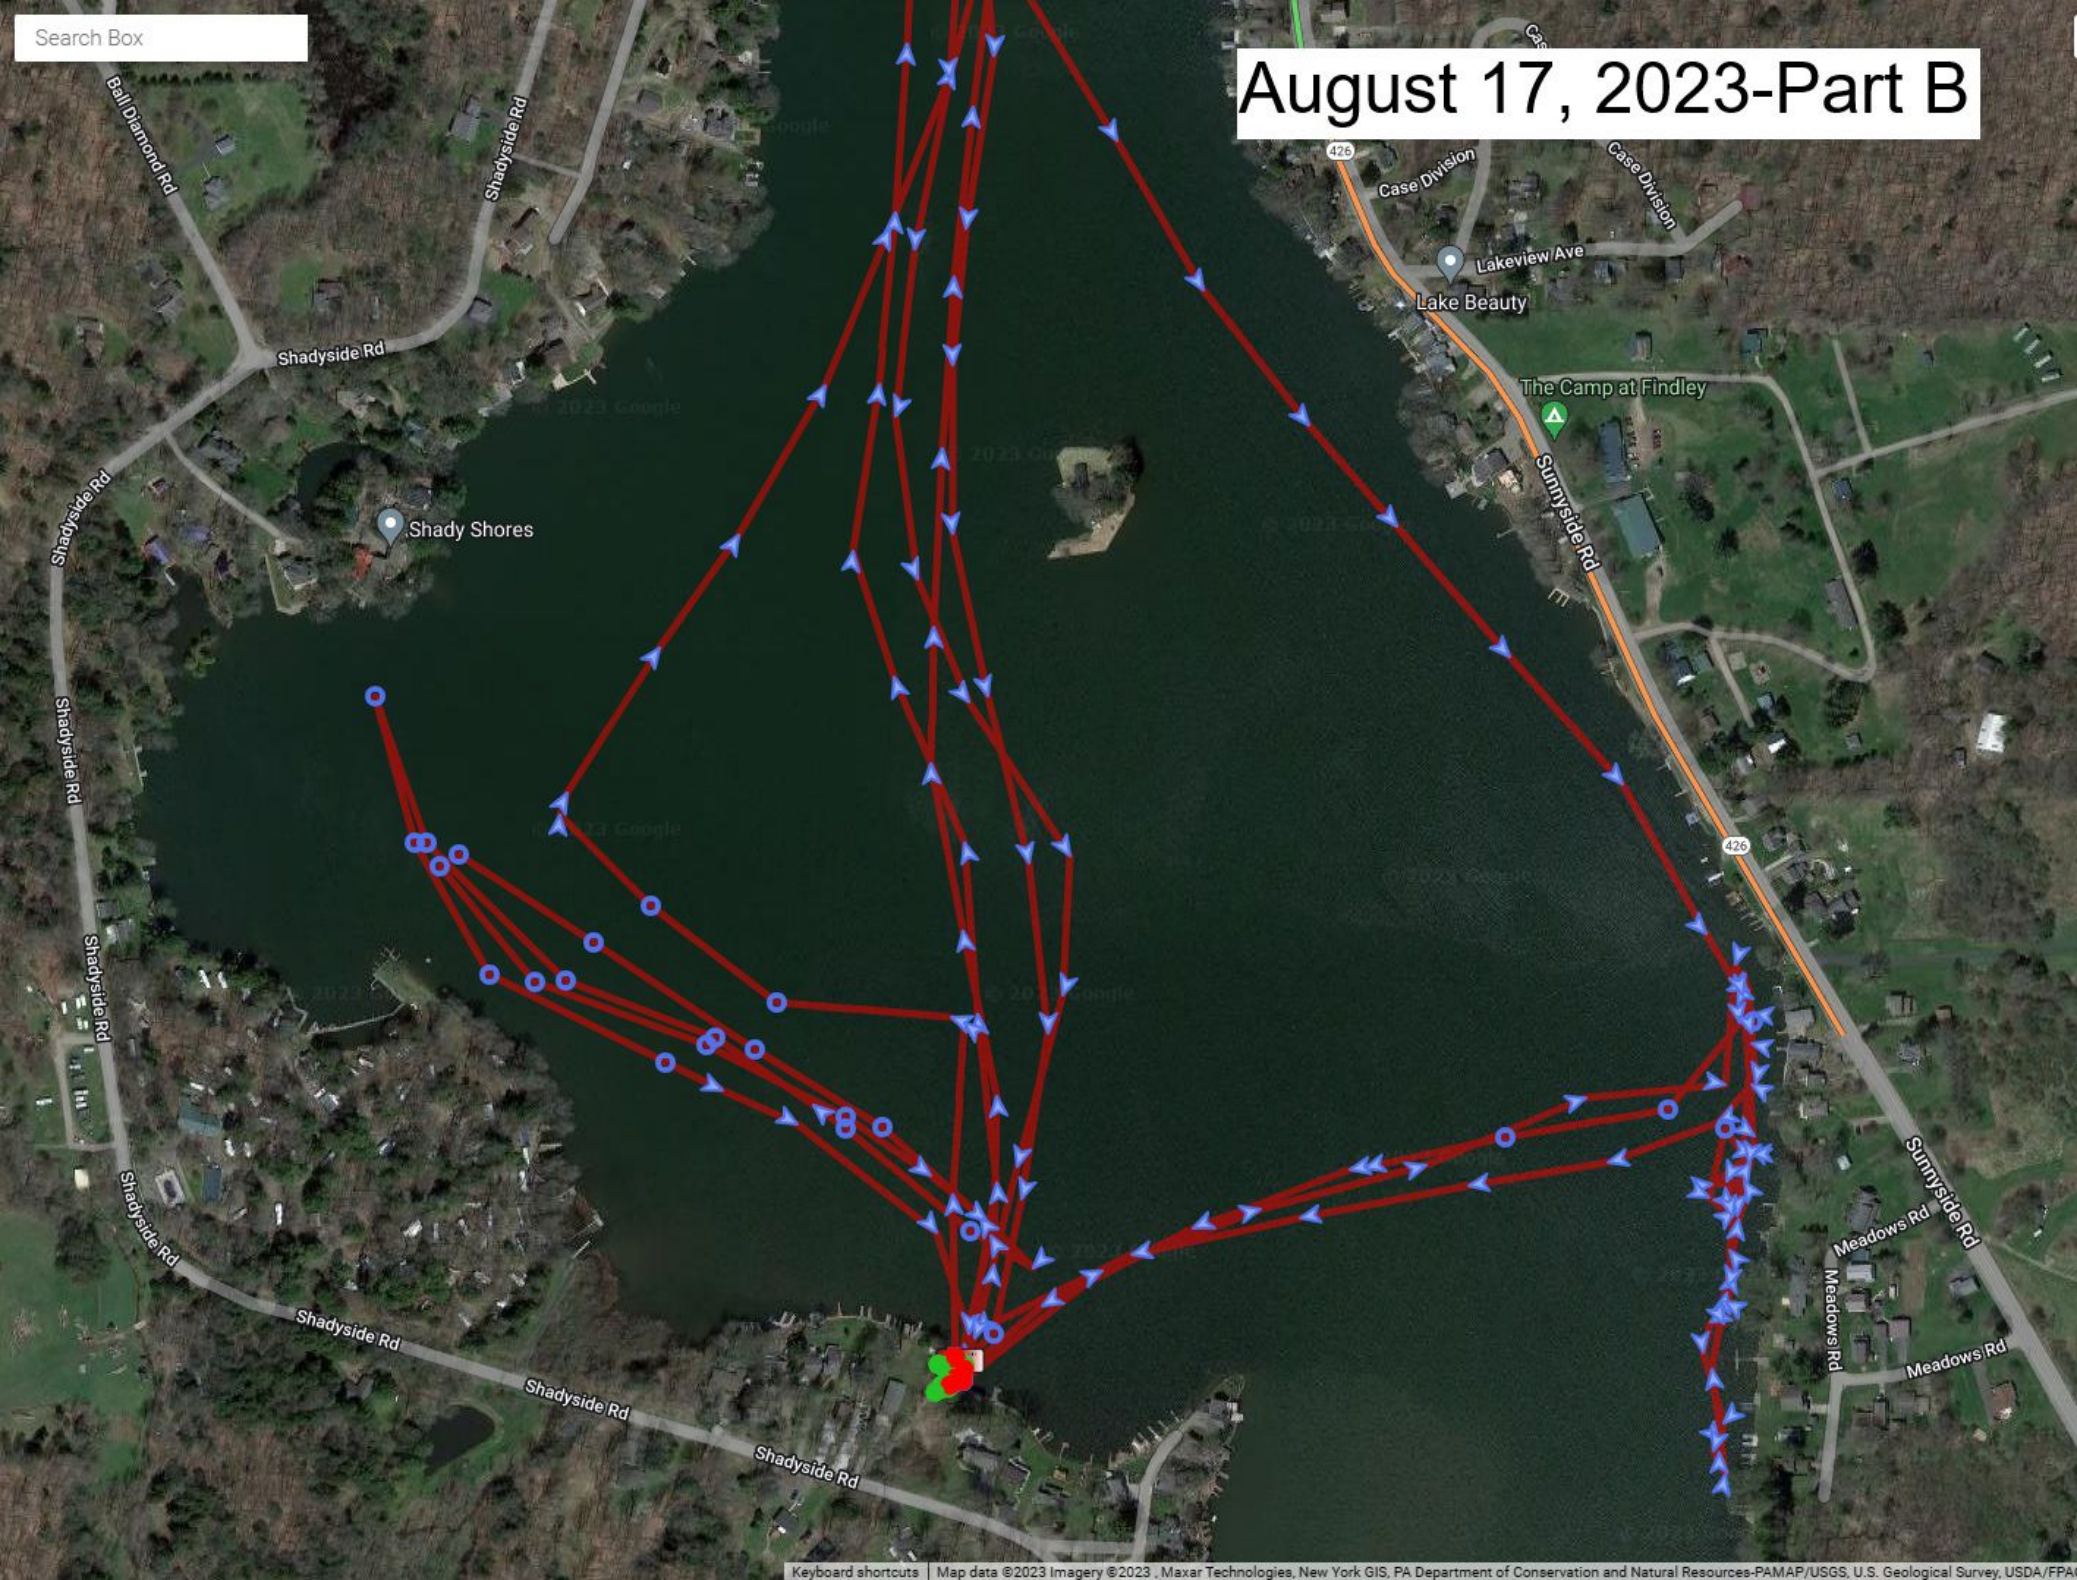

# August 16, 2023-Part B

# August 17, 2023-Part A

Search Box

# August 17, 2023-Part B

August 18, 2023

August 19, 2023

Bins of Harvested Weeds Hauled  
out of Watershed

Year-to-date thru August 19

Bins This Week: 6

YTD Total Bins: 97

Approx. Tons\*  $\approx$  485