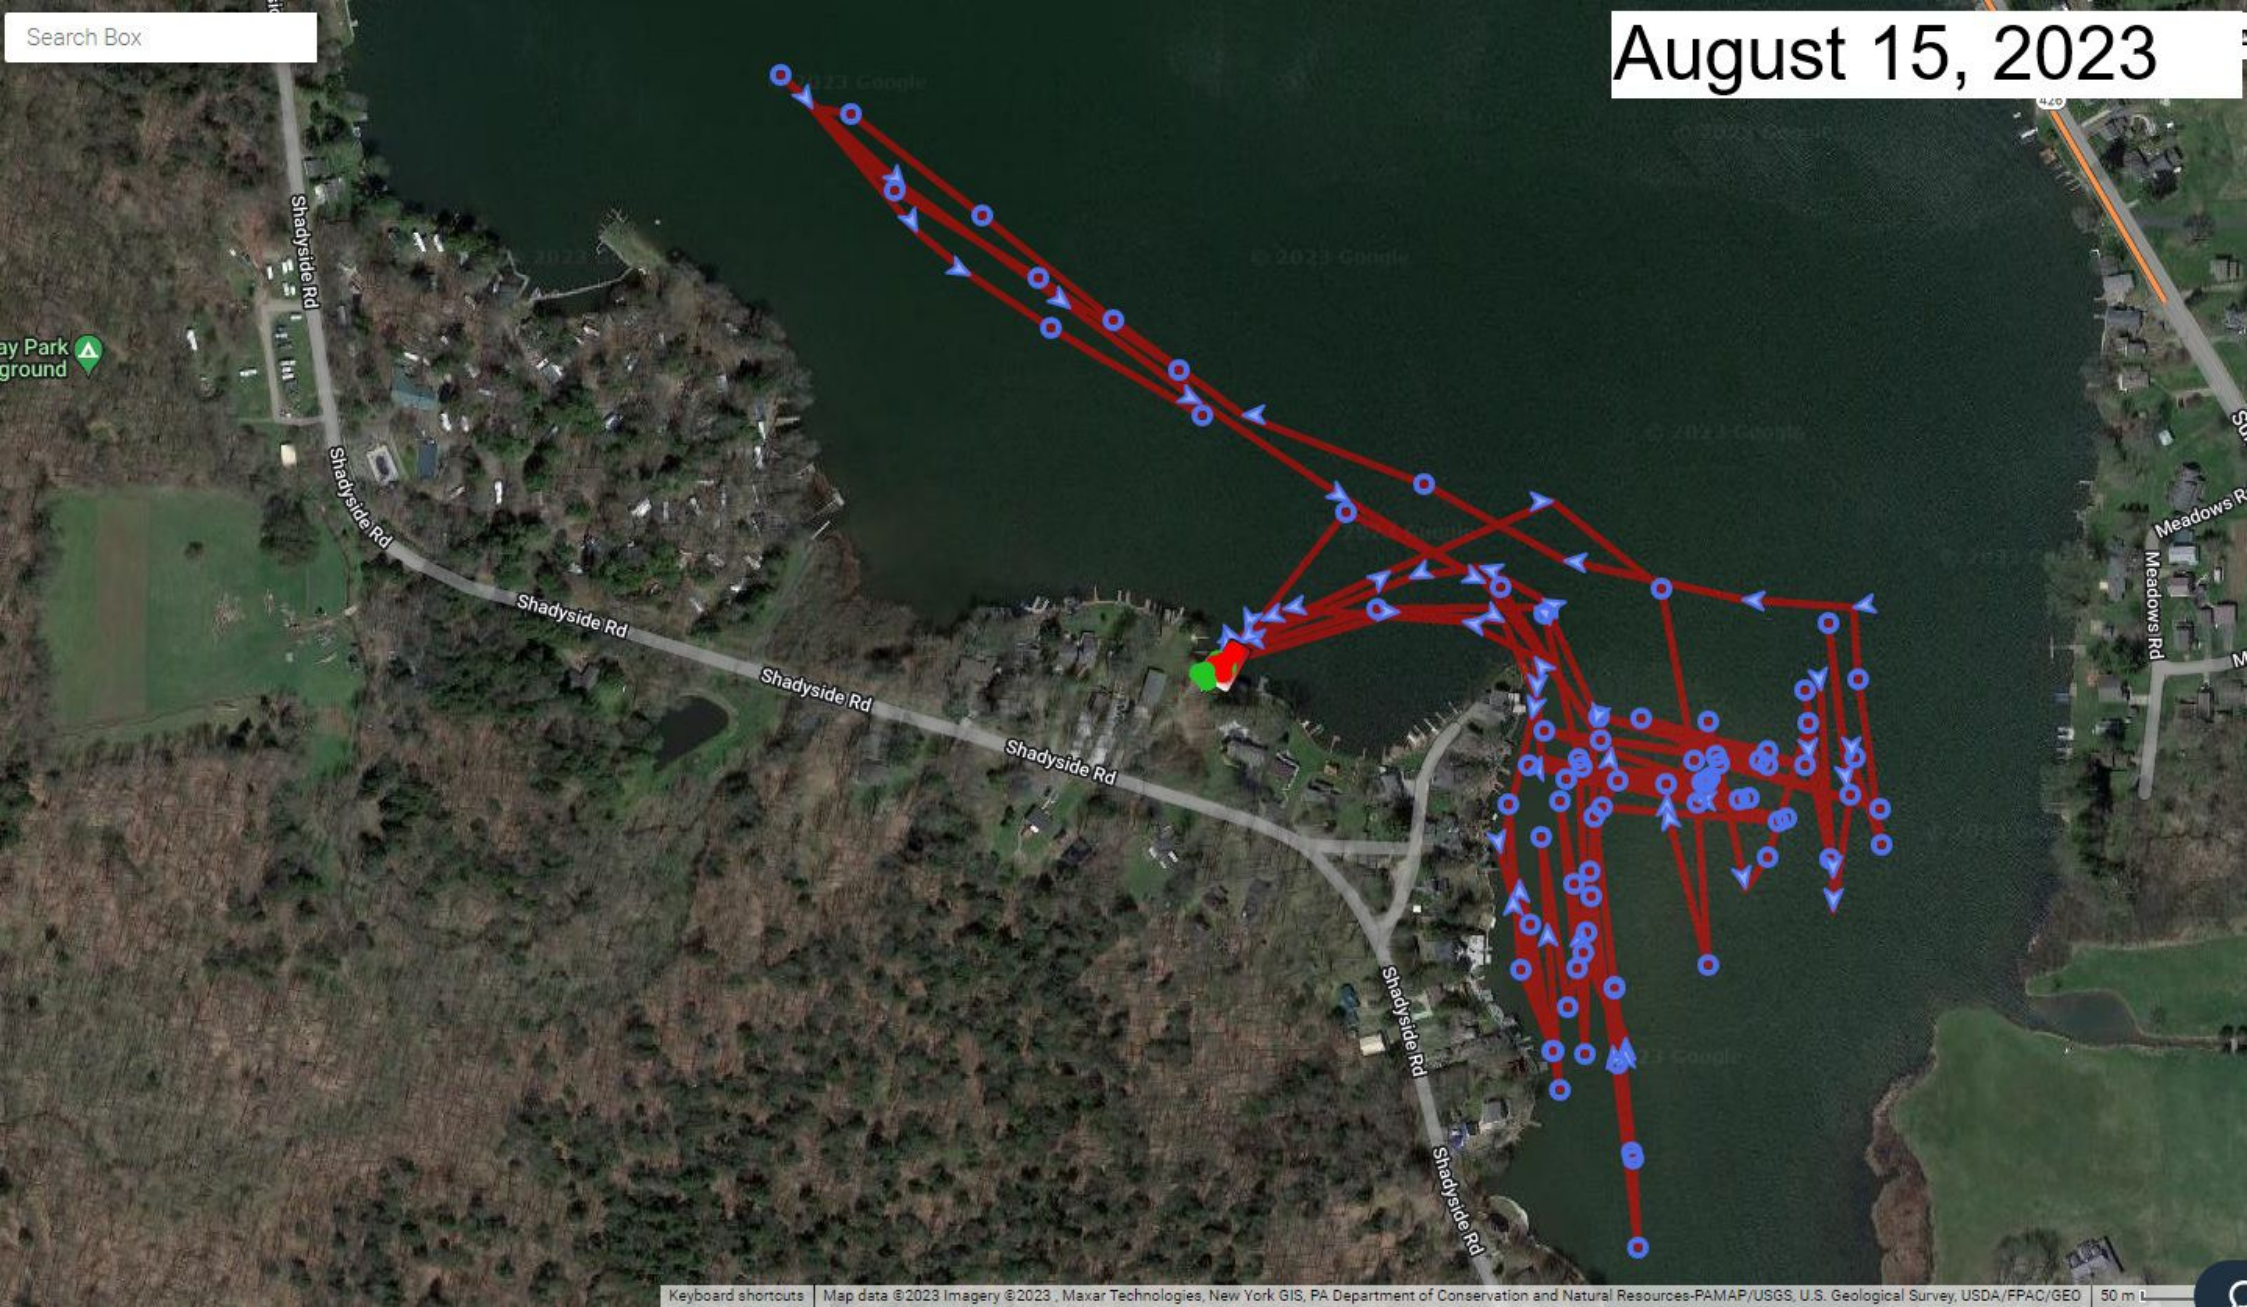

# Weed Harvester GPS Tracking for Week Ending August 19, 2023

August 14, 2023-Part A

# August 14, 2023-Part B

August 15, 2023

Search Box

ay Park  
ground

Shadyside Rd

Shadyside Rd

Shadyside Rd

Shadyside Rd

# August 17, 2023-Part B

August 18, 2023

August 19, 2023

Bins of Harvested Weeds Hauled  
out of Watershed

Year-to-date thru August 19

Bins This Week: 6

YTD Total Bins: 97

Approx. Tons\*  $\approx$  485