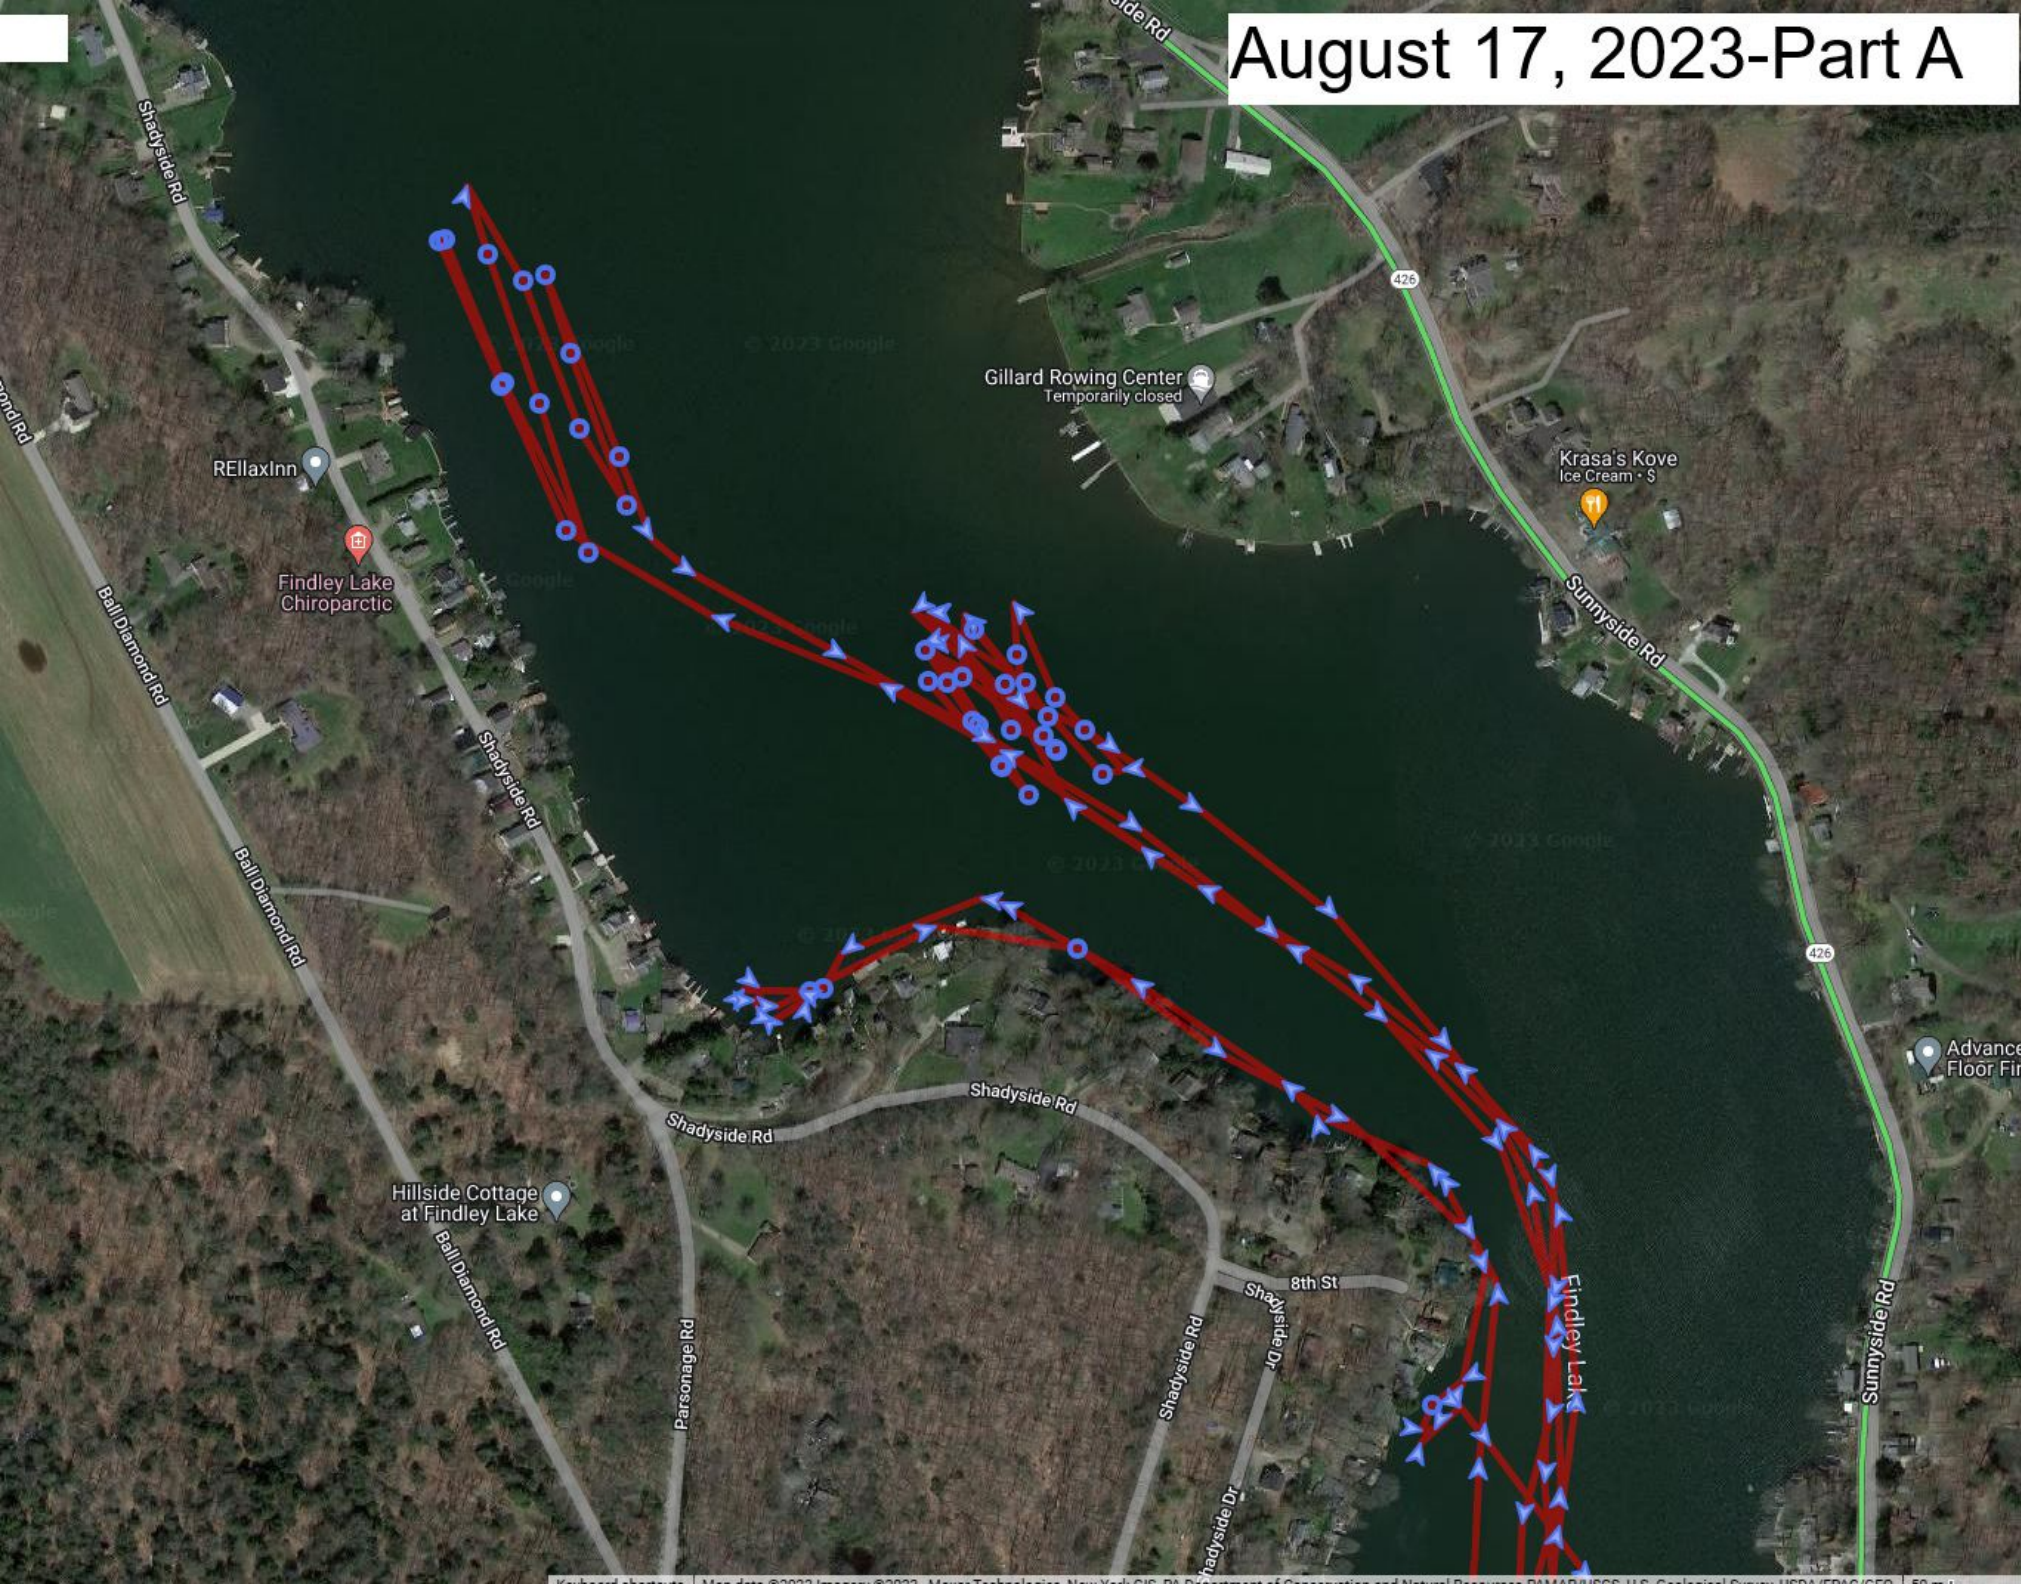

August 17, 2023-Part A