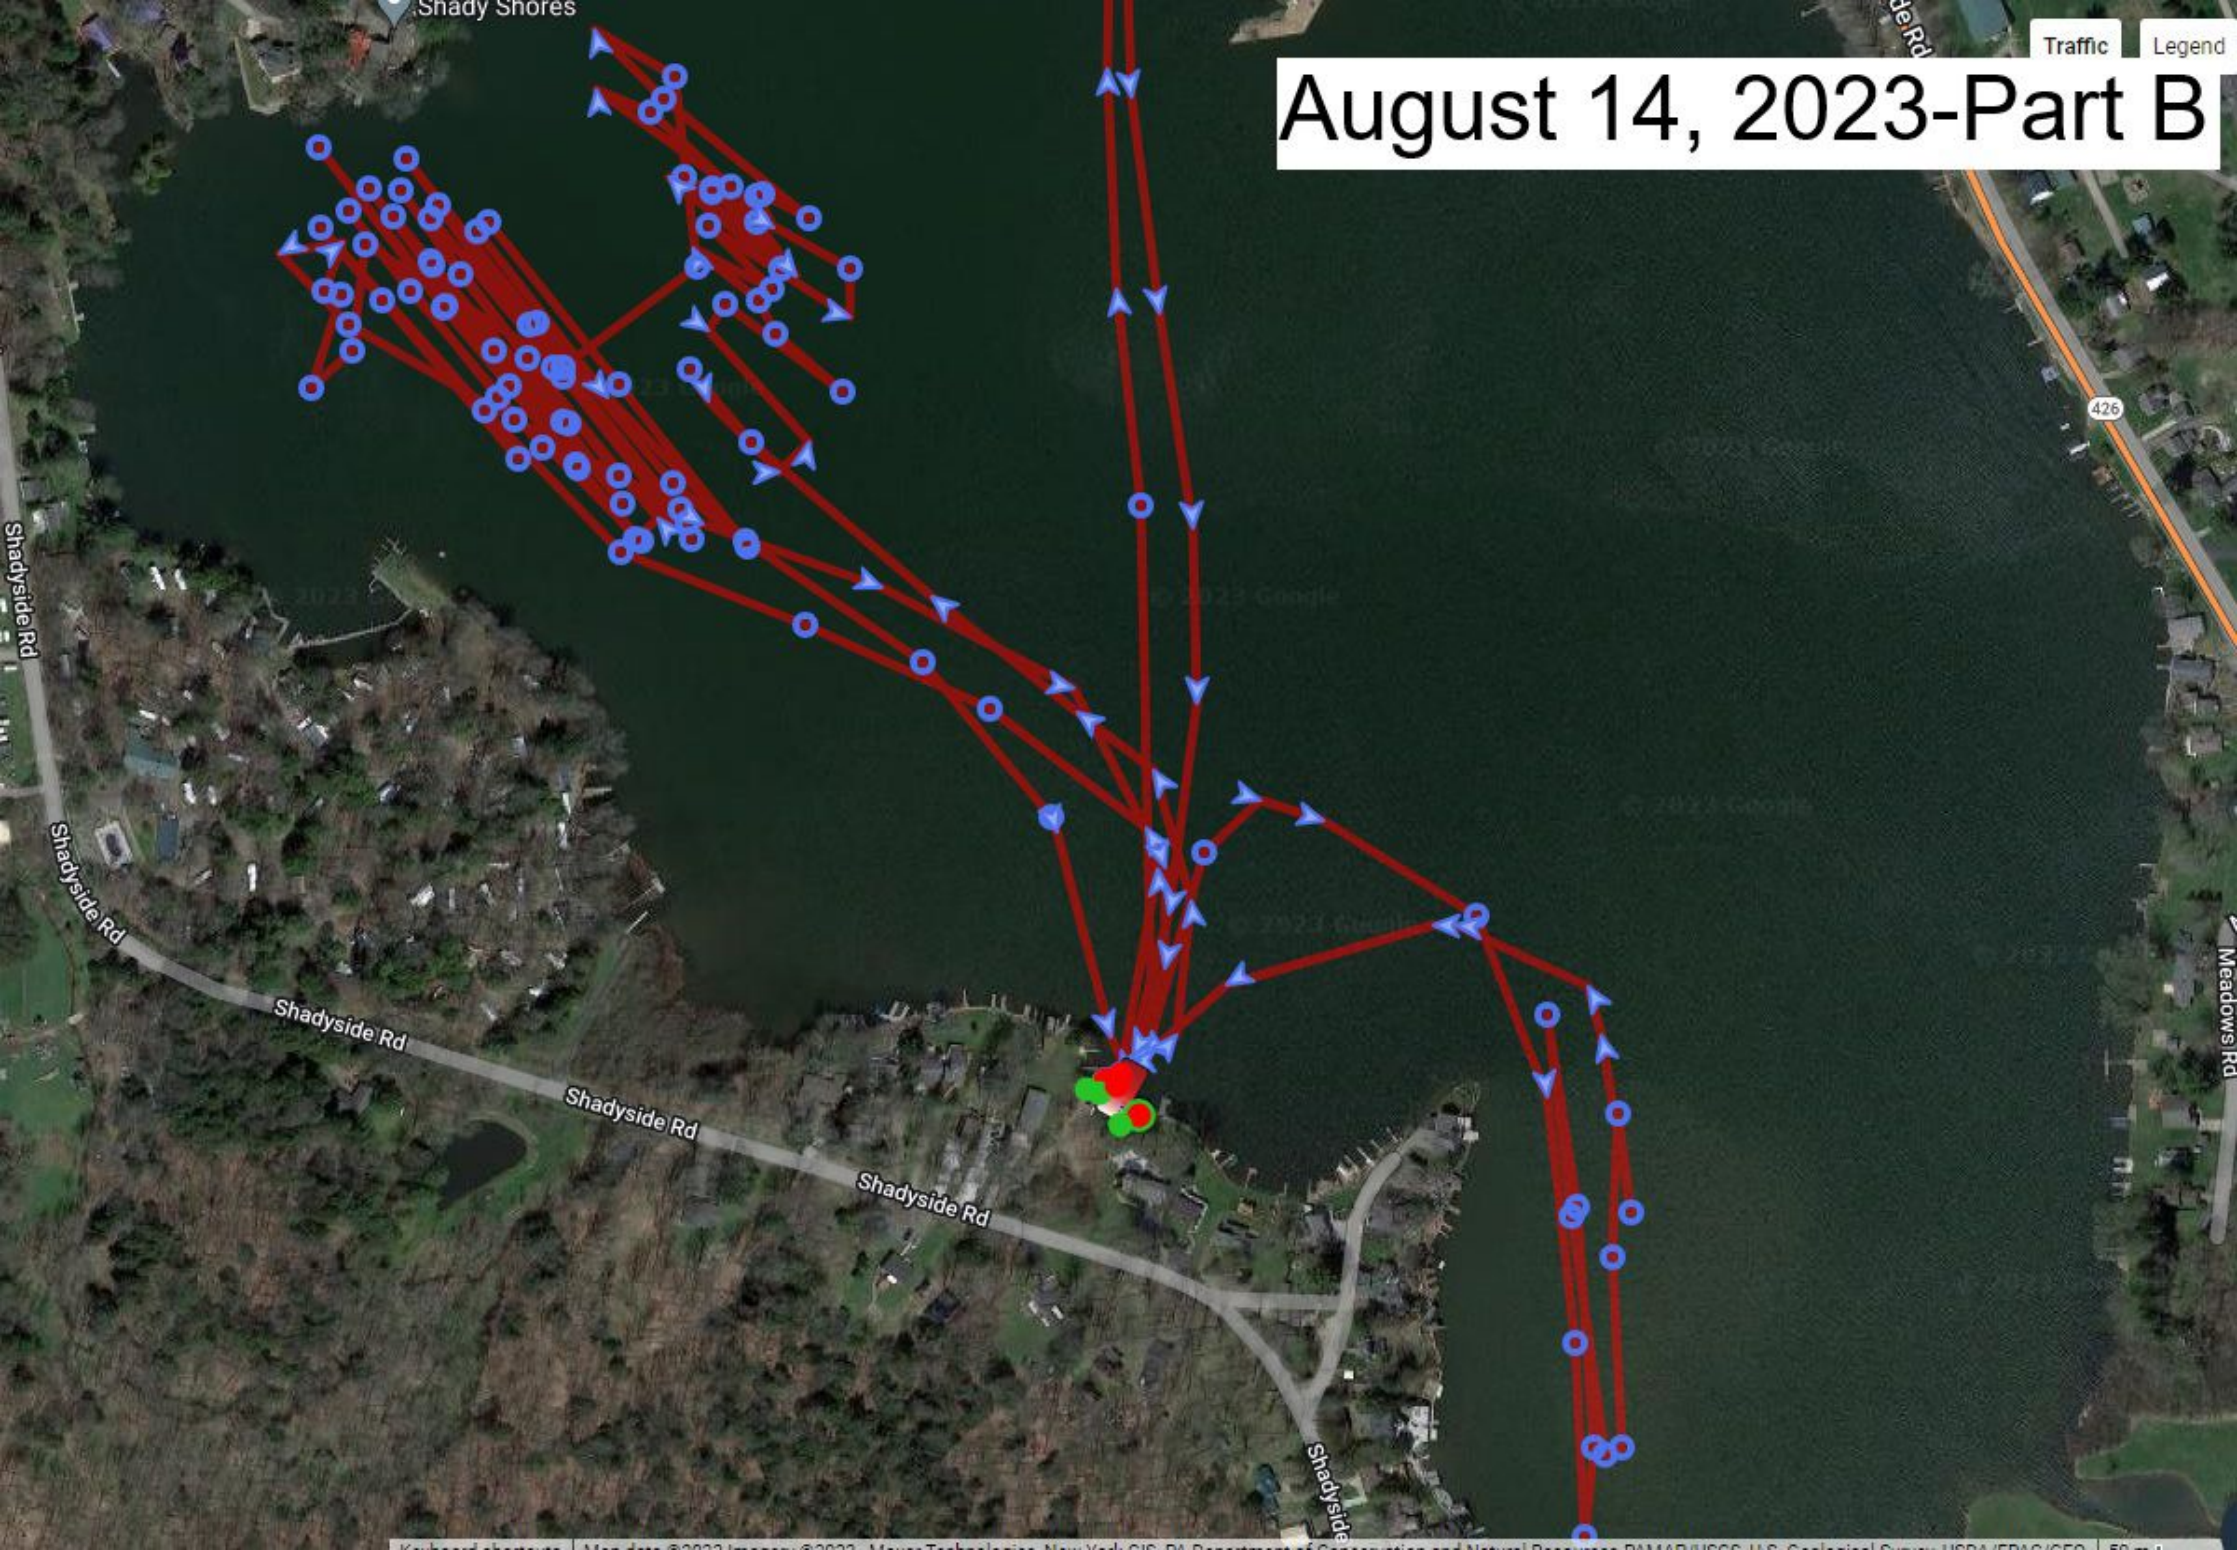

# Weed Harvester GPS Tracking for Week Ending August 19, 2023

August 14, 2023-Part A

# August 14, 2023-Part B

August 15, 2023

Search Box

ay Park  
ground

Shadyside Rd

Shadyside Rd

Shadyside Rd

Shadyside Rd

# August 17, 2023-Part B

August 18, 2023

August 19, 2023

Bins of Harvested Weeds Hauled  
out of Watershed

Year-to-date thru August 19

Bins This Week: 6

YTD Total Bins: 97

Approx. Tons\*  $\approx$  485