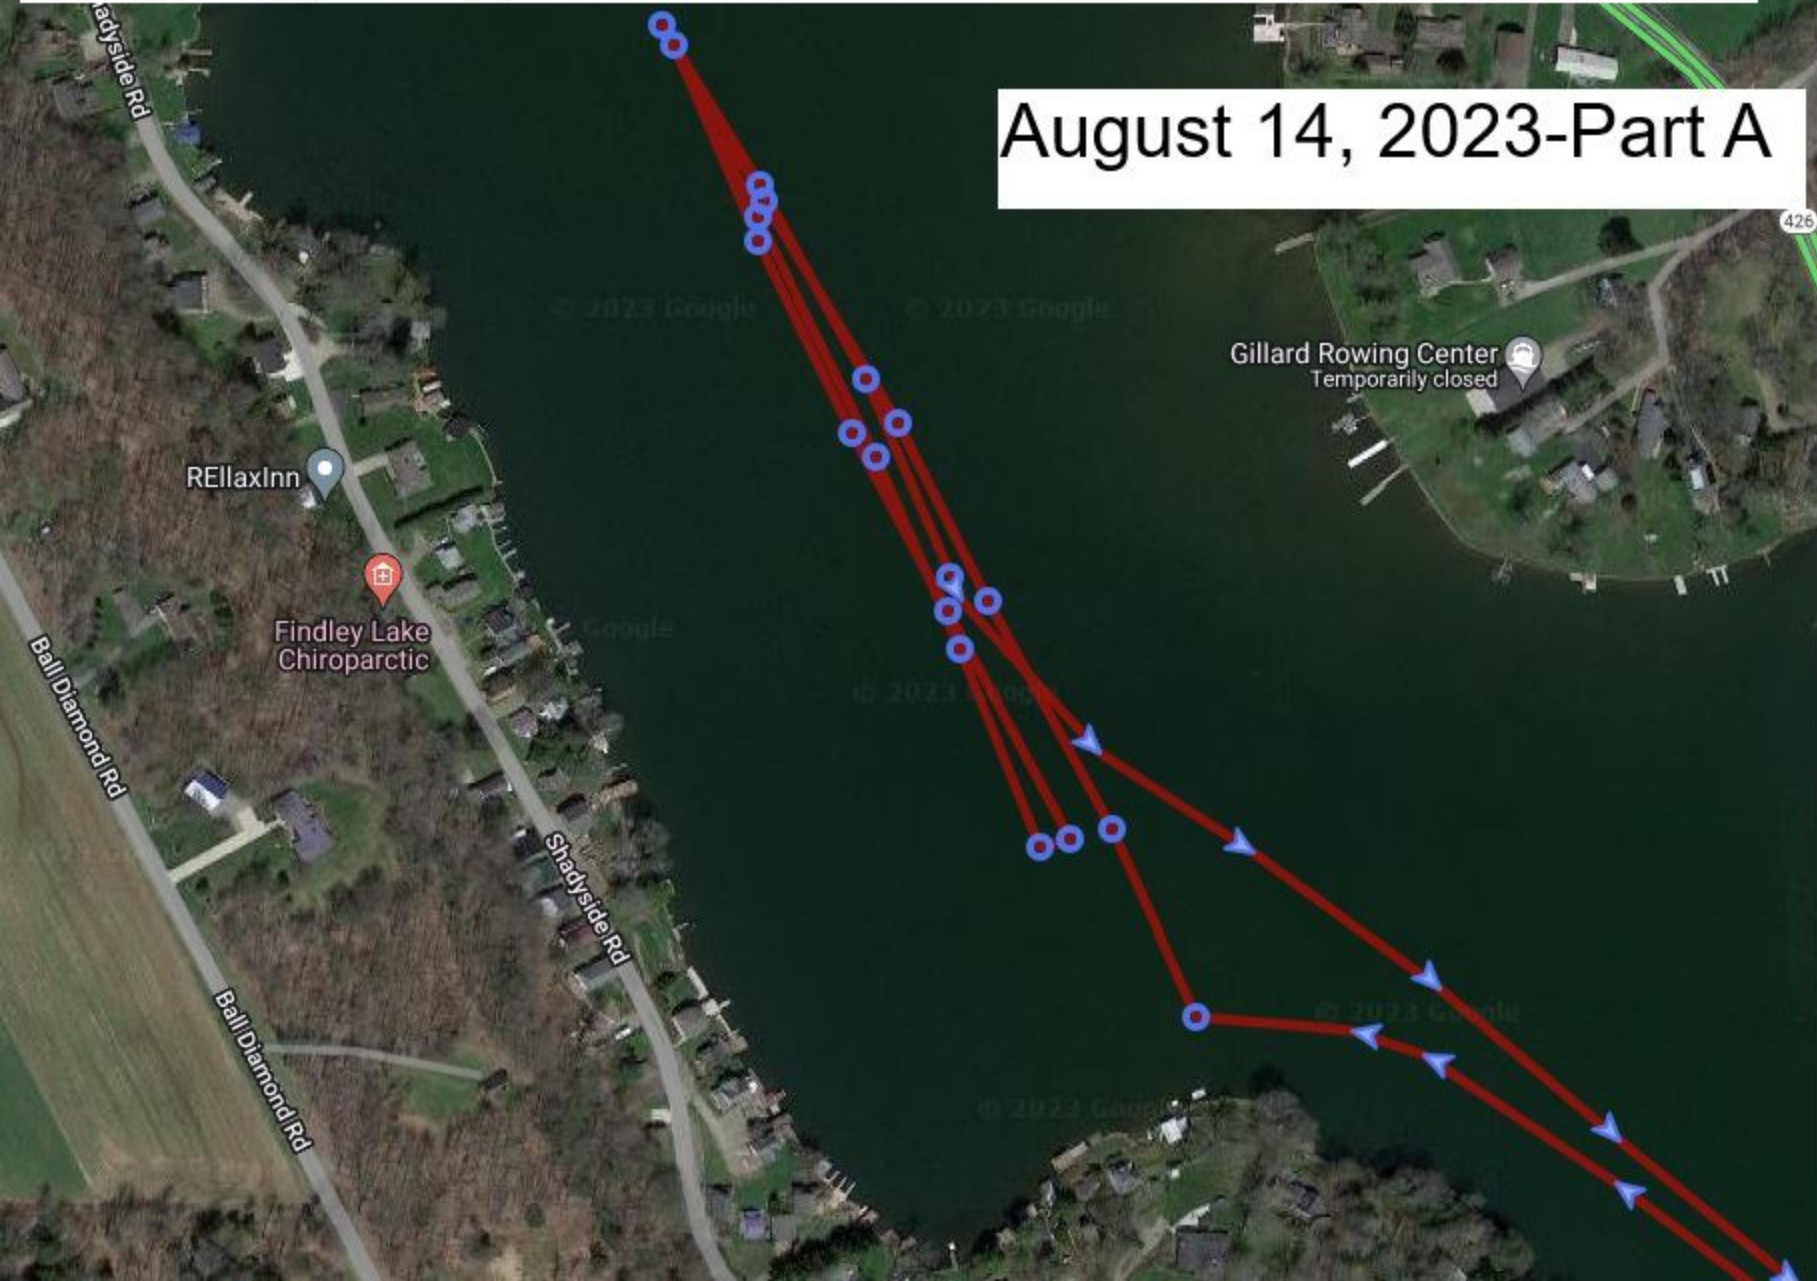

# Weed Harvester GPS Tracking for Week Ending August 19, 2023

August 14, 2023-Part A

# August 14, 2023-Part B

August 15, 2023

Search Box

ay Park  
ground

Shadyside Rd

Shadyside Rd

Shadyside Rd

Shadyside Rd

# August 17, 2023-Part B

August 18, 2023

August 19, 2023

Bins of Harvested Weeds Hauled  
out of Watershed

Year-to-date thru August 19

Bins This Week: 6

YTD Total Bins: 97

Approx. Tons\*  $\approx$  485