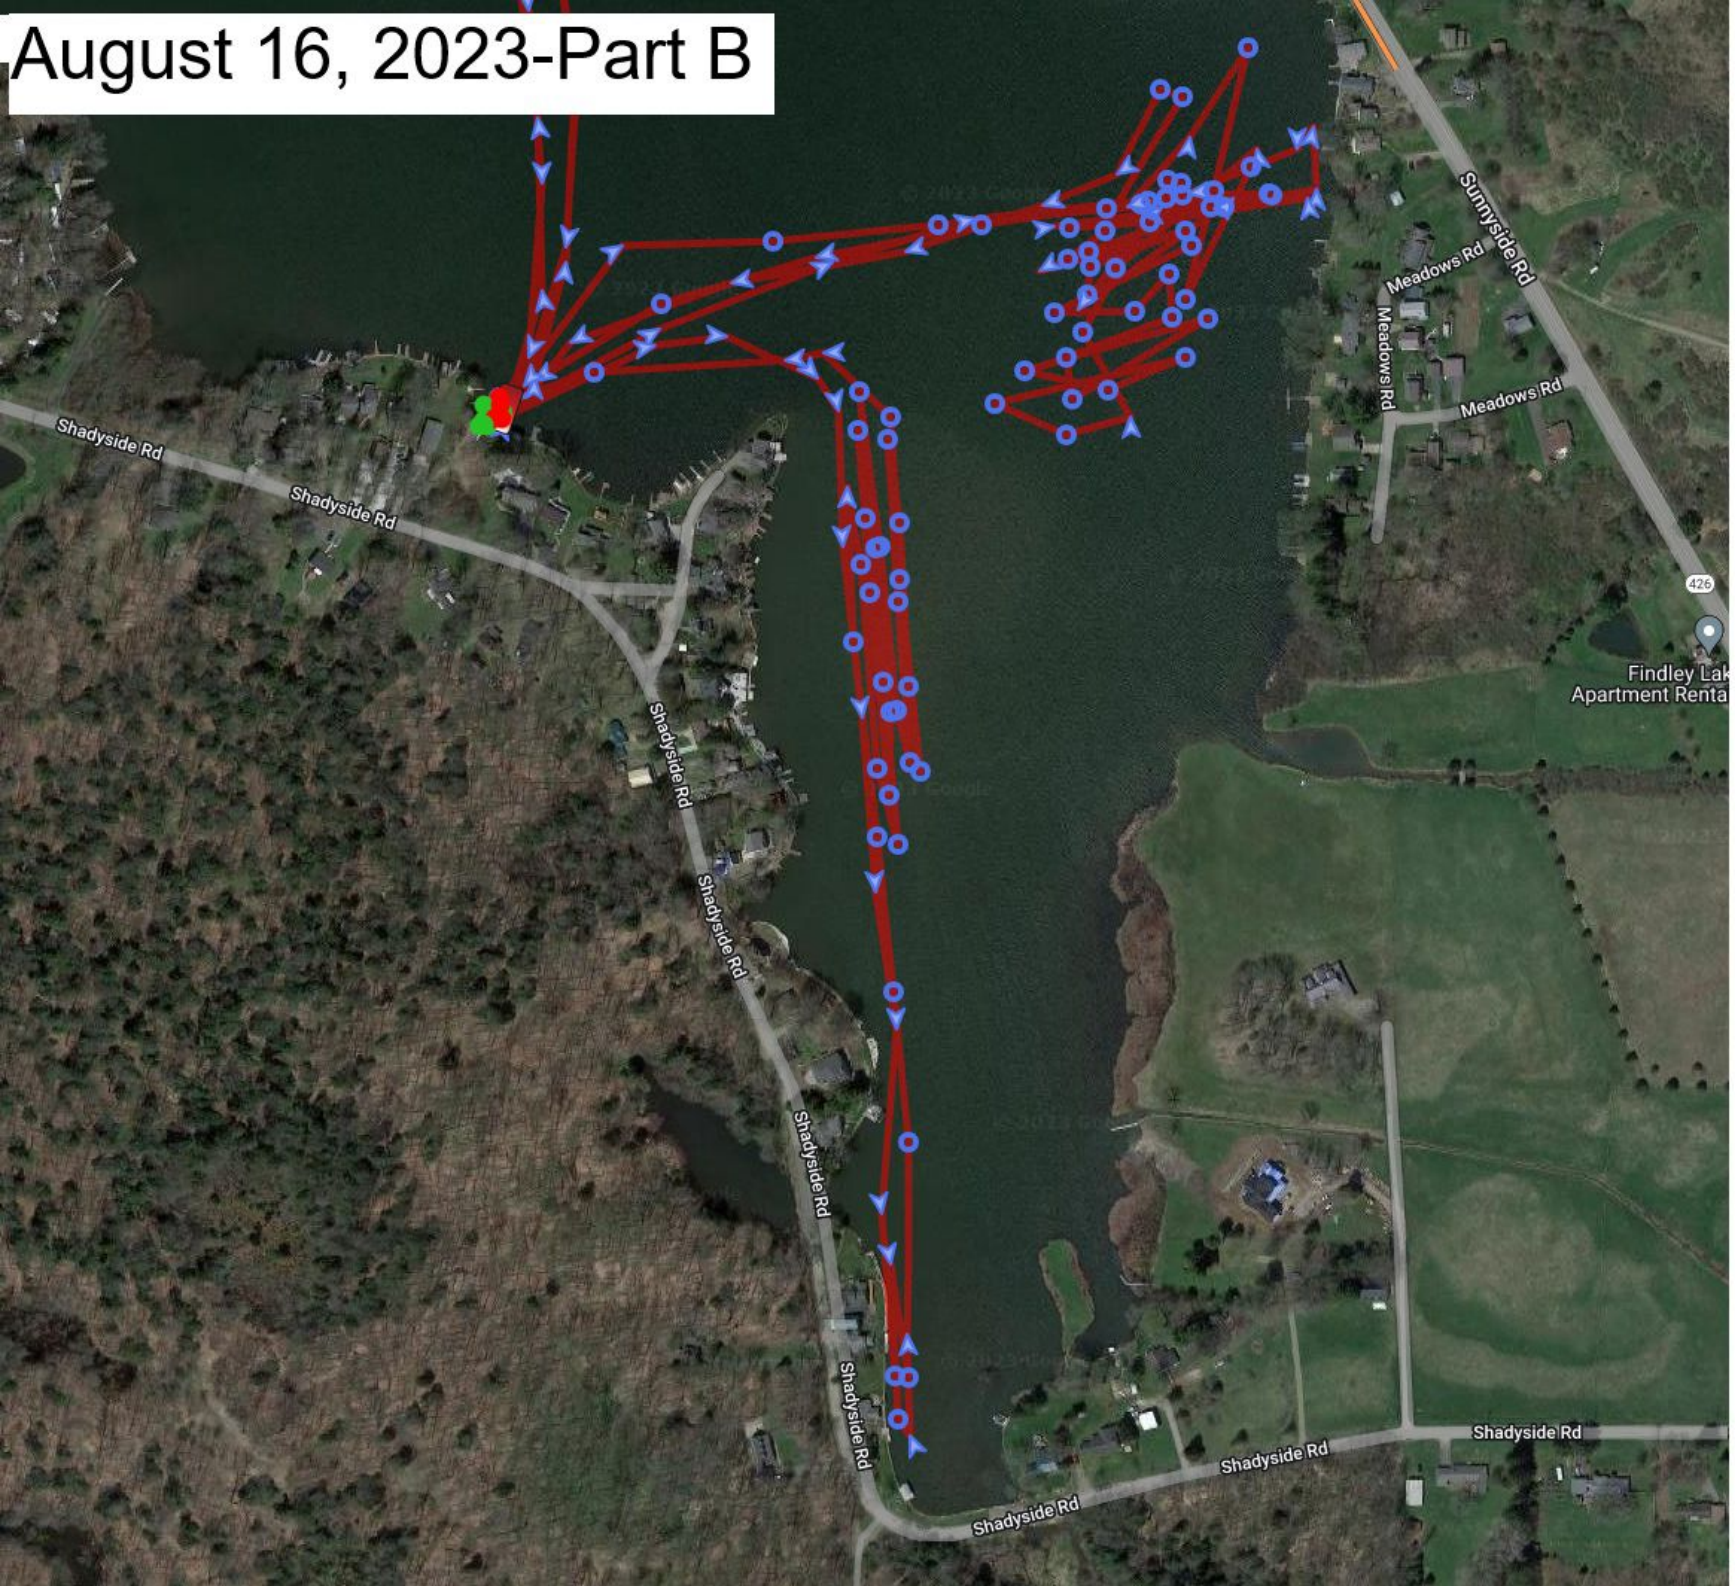

# Weed Harvester GPS Tracking for Week Ending August 19, 2023

August 14, 2023-Part A

# August 16, 2023-Part A

# August 16, 2023-Part B

# August 17, 2023-Part B

August 18, 2023

August 19, 2023

Bins of Harvested Weeds Hauled  
out of Watershed

Year-to-date thru August 19

Bins This Week: 6

YTD Total Bins: 97

Approx. Tons\*  $\approx$  485