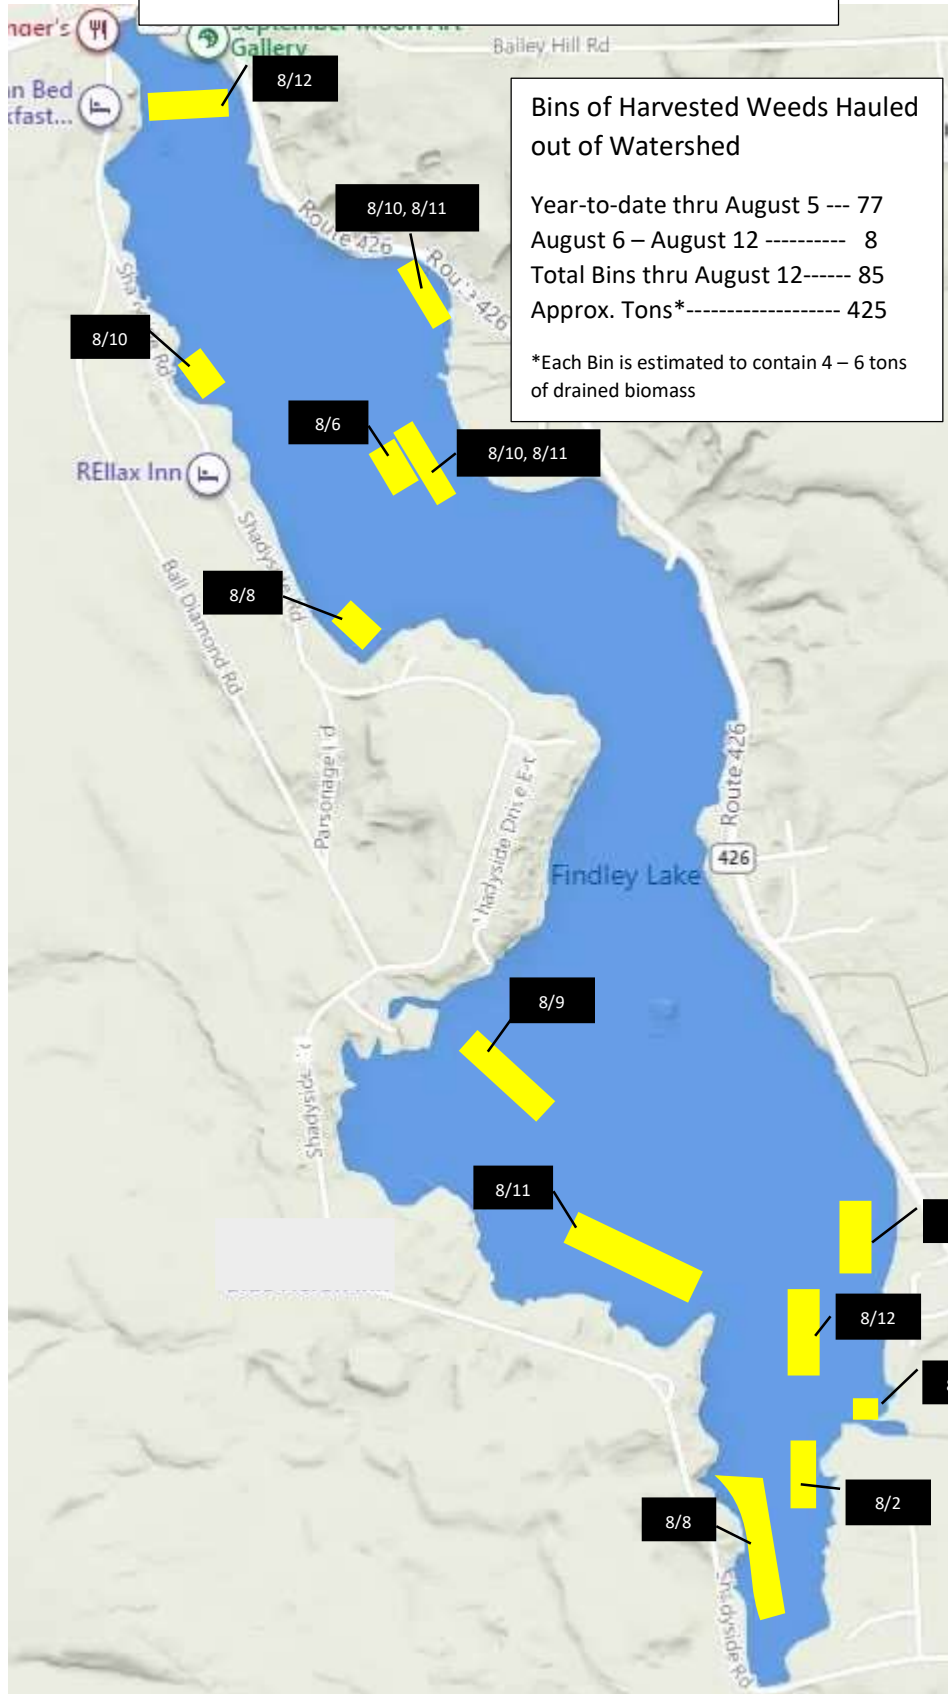

# 2022 FLWF Weed Harvester Data

## August 6 Thru August 12

Date and Area Worked are Shown on Map

Bins of Harvested Weeds Hauled out of Watershed

Year-to-date thru August 5	---	77
August 6 – August 12	-----	8
Total Bins thru August 12	-----	85
Approx. Tons*	-----	425

\*Each Bin is estimated to contain 4 – 6 tons of drained biomass